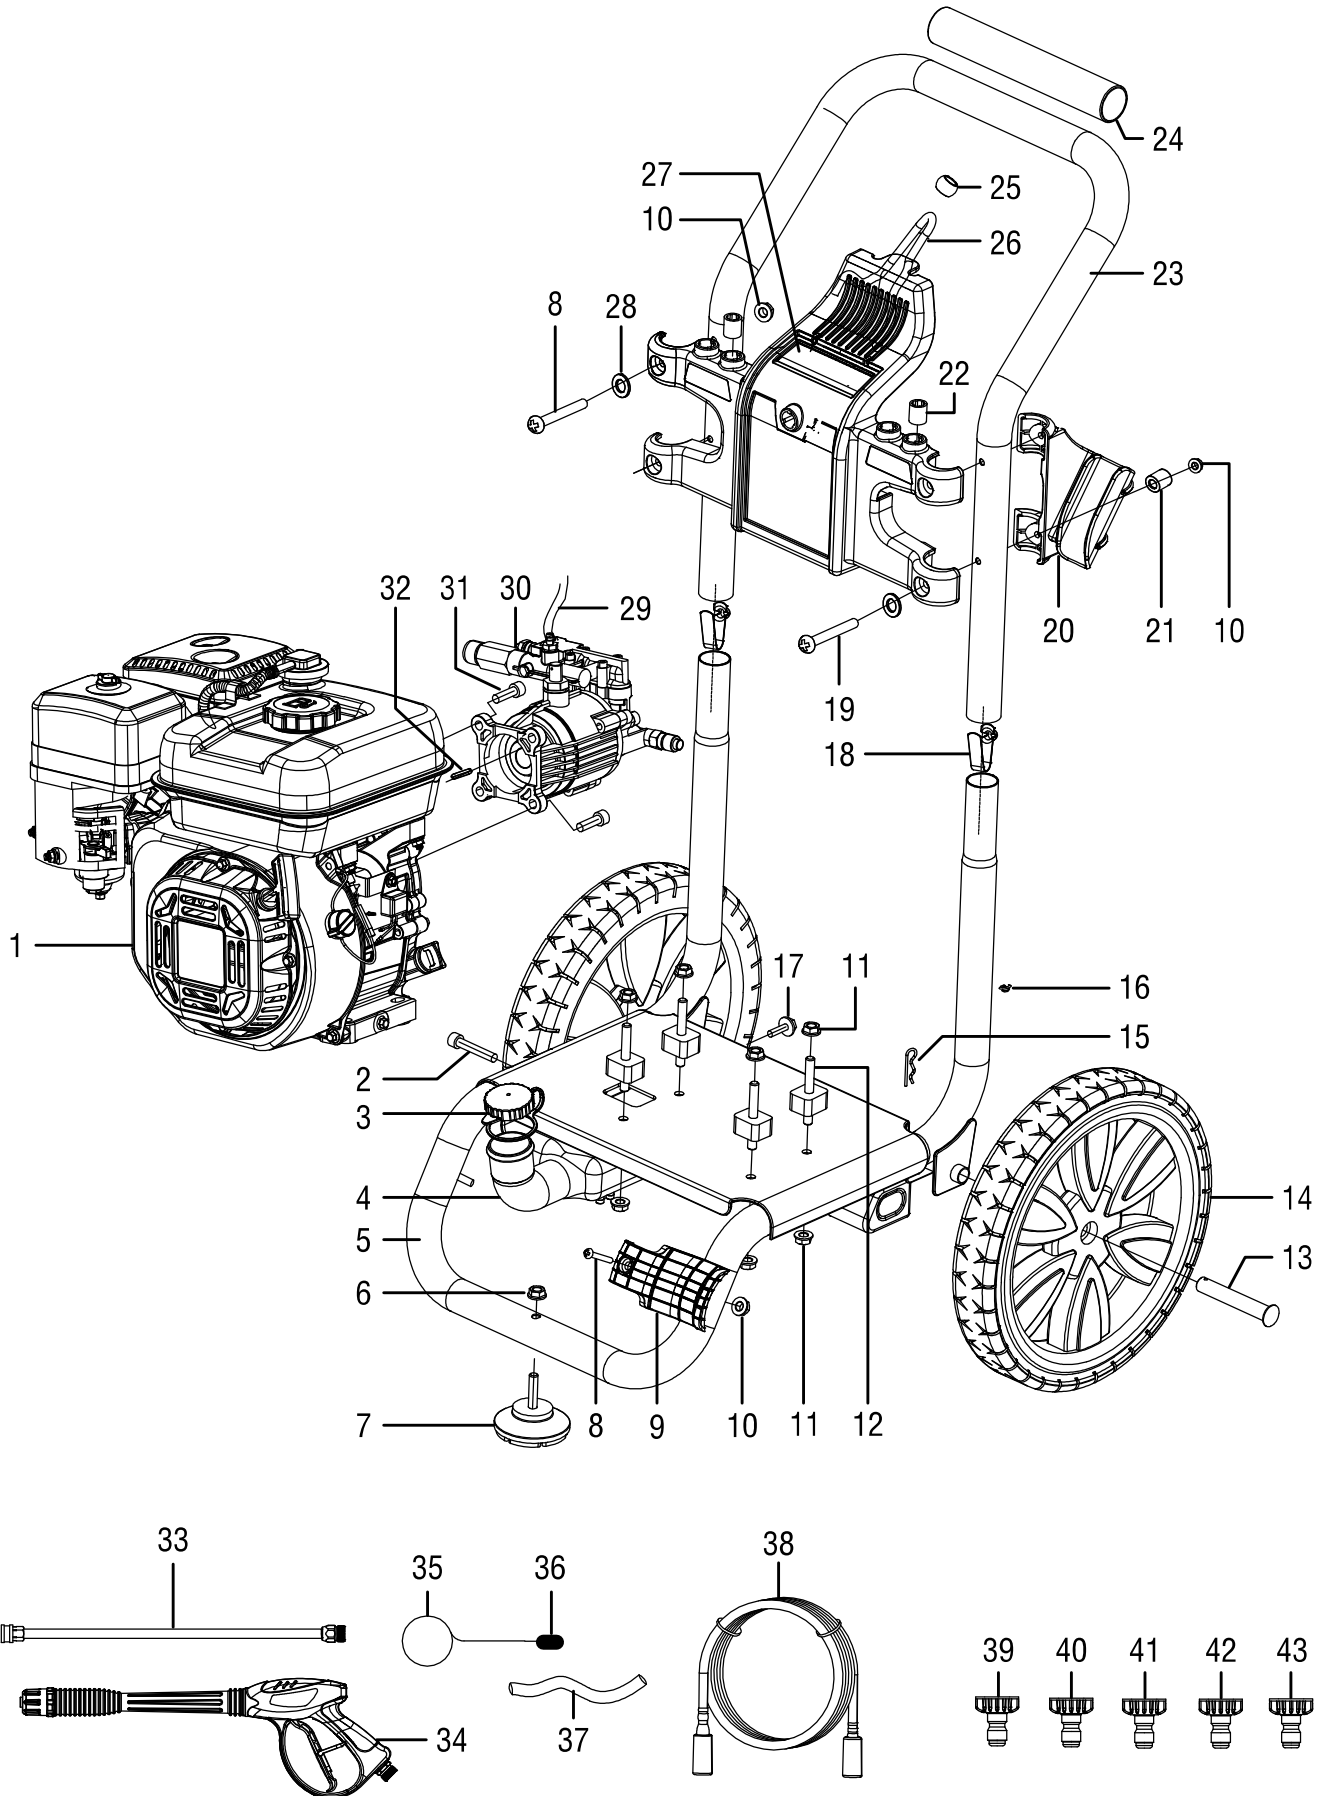

EXPLODED VIEW & PARTS LIST

EXPLODED VIEW & PARTS LIST

NO.	PART NO.	DESCRIPTION	QTY.
1	PW3200-001	Engine, CARB-Compliant	1
2	PW31-002	Bolt M6x40	1
3	PW31-003	Detergent Tank Cap	1
4	PW31B-004	Detergent Tank	1
5	PW31B-005	Lower "A" Frame Assembly	1
6	PW31-006	Lock Nut M8	1
7	PW31-007	Foot	1
8	PW31-008	Phillips Head Screw M6x45	3
9	PW31-009	Lower Gun Hook	1
10	PW31-010	Lock Nut M6	5
11	PW31-011	Lock Nut M8	8
12	PW31-012	Engine Mount	4
13	PW31-013	Wheel Axle	2
14	PW31-014	12" Wheel	2
15	PW31-015	Cotter Pin	2
16	PW31-016	Tubing Clip	2
17	PW31-017	Bolt M6x16	2
18	PW31-018	Spring	2
19	PW31B-020	Bolt M6x55	2
20	PW31-019	Upper Gun Hook	1
21	PW3100-021	Bushing	2
22	PW31-021	Nozzle Holder	4
23	PW31-022	Handle	1
24	PW31-023	Foam Grip	1
25	PW31-024	Bungee Cord Knob	1
26	PW31-025	Bungee Cord	1
27	PW31-026	Panel	1
28	PW3100-028	Flat Washer M6	4
29	PW31-028	Siphon Tube	1
30	PW31-029	Water Pump	1
31	PW31-030	Flange Bolt M8x20	4
32	PW31-031	Output Shaft Key	1
33	PW31-032	Lance	1
34	PW31-033	Spray Gun	1
35	PW31-034	Nozzle Cleaner	1
36	PW3100-036	Nozzle Cleaner Sheath	1
37	PW28-005	Drain Hose	1
38	PW3200-036	High Pressure Hose	1
39	PW31-037	Red Nozzle, 0°	1
40	PW31-038	Yellow Nozzle, 15°	1
41	PW31-039	Green Nozzle, 25°	1
42	PW31-040	White Nozzle, 40°	1
43	PW31-041	Black Soap Nozzle	1