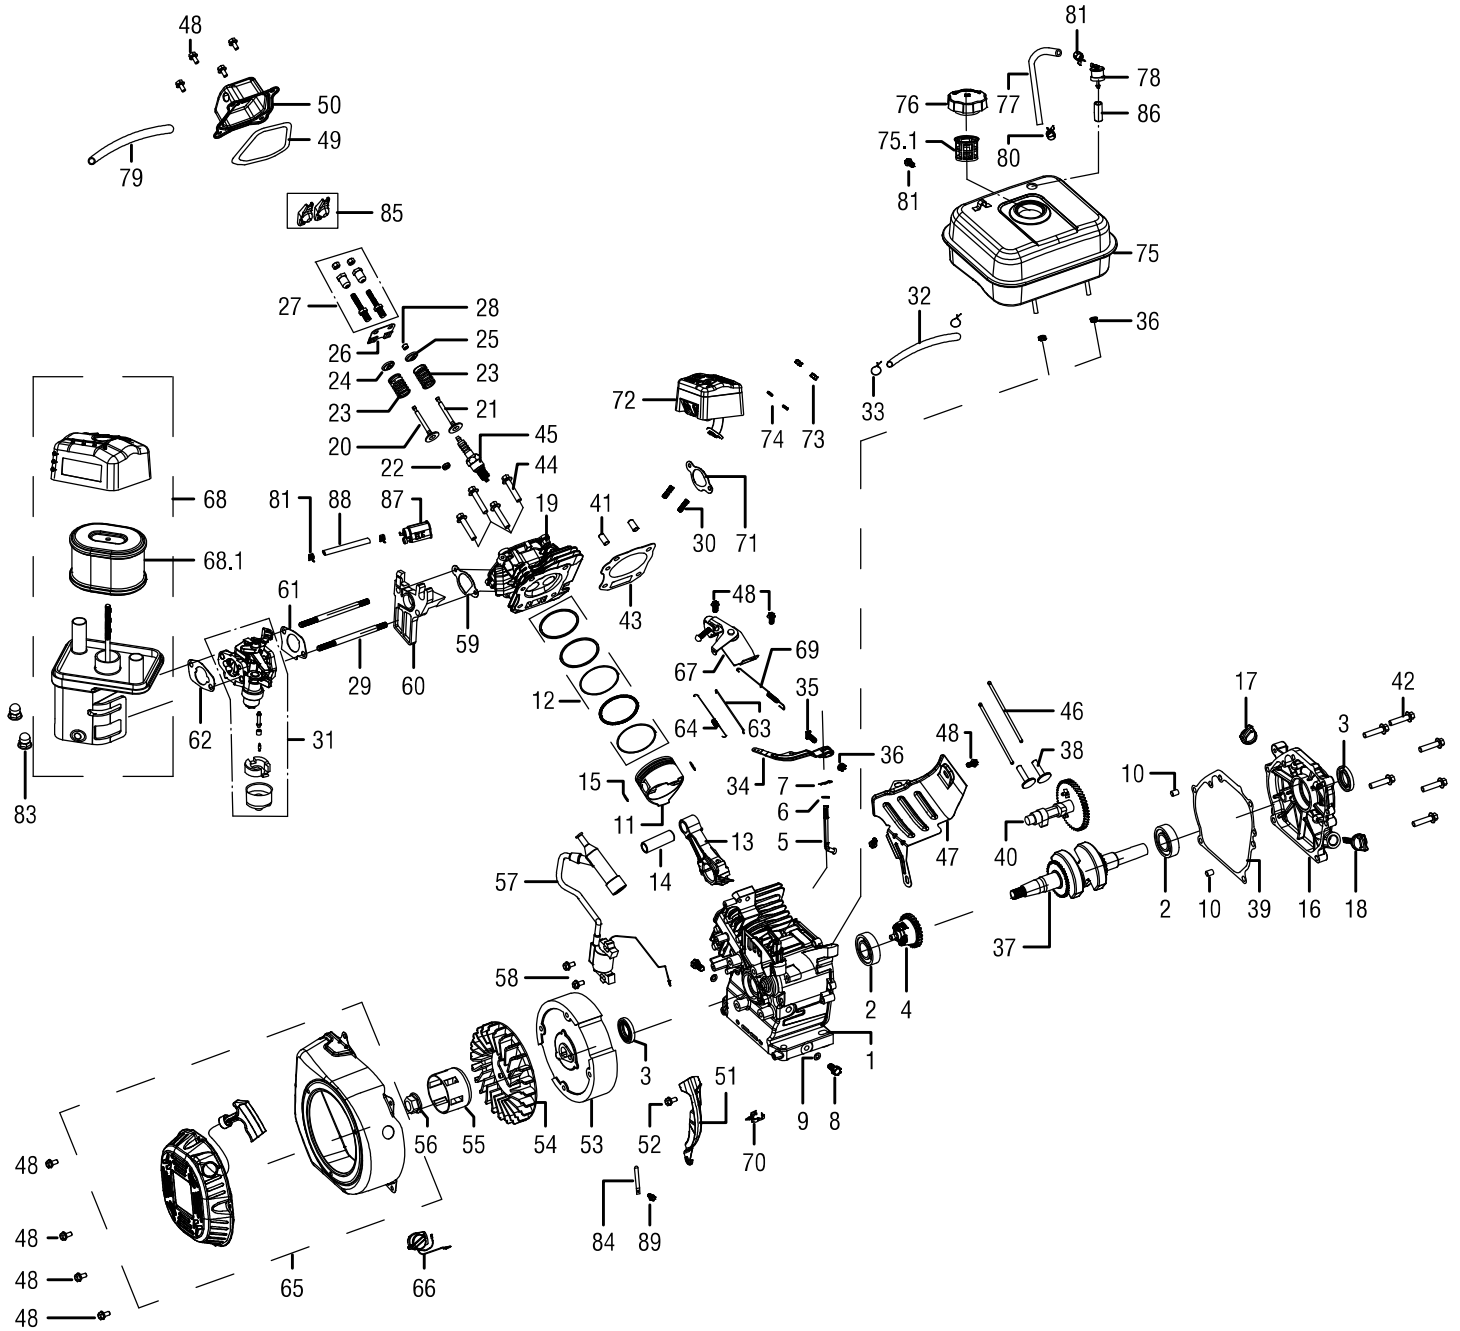

EXPLODED VIEW & PARTS LIST

EXPLODED VIEW & PARTS LIST

NO.	PART NO.	DESCRIPTION	QTY.
1	PW31-101	Crankcase	1
2	PW31-102	Ball Bearing	2
3	PW31-103	Oil Seal	2
4	PW31-104	Governor Arm	1
5	PW31-105	Governor Shaft	1
6	PW31-106	Governor Shaft Washer	1
7	PW31-107	Locking Pin	1
8	PW31-108	Oil Drain Bolt	2
9	PW31-109	Drain Bolt Washer	2
10	PW31-110	Dowel Pin	2
11	PW31-111	Piston	1
12	PW31-112	Piston Ring Assembly	1
13	PW31-113	Connecting Rod Assembly	1
14	PW31-114	Piston Pin	1
15	PW31-115	Piston Clip	2
16	PW31-116	Crankcase Cover	1
17	PW31-117	Oil Plug	1
18	PW31-118	Dipstick	1
19	PW31-119	Cylinder Head	1
20	PW31-120	Intake Valve	1
21	PW31-121	Exhaust Valve	1
22	PW31-122	Intake Valve Return	1
23	PW31-123	Valve Spring	2
24	PW31-124	Intake Valve Seat	1
25	PW31-125	Exhaust Valve Seat	1
26	PW31-126	Push Rod Guide Plate	1
27	PW31-127	Rocker Arm Bolt Assembly	2
28	PW31-128	Rotator	1
29	PW31-129	Stud Bolt	2
30	PW31-130	Stud Bolt	2
31	PW31-131	Carburetor Assembly	1
32	PW31-132	Fuel Line	1
33	PW31-133	Fuel Line Clip	2
34	PW31-134	Governor Arm	1
35	PW31-135	Governor Arm Bolt M6	1
36	PW31-136	Nut M6	3
37	PW31-137	Crankshaft Assembly	1
38	PW31-138	Valve Lifter	2
39	PW31-139	Crankcase Cover Gasket	1
40	PW31-140	Camshaft Assembly	1
41	PW31-141	Dowel Pin	2
42	PW31-142	Bolt M8x30	6
43	PW31-143	Cylinder Head Gasket	1
44	PW31-144	Bolt M8x60	4
45	PW31-145	Spark Plug, Torch F7TC (NGK BP7ES)	1
46	PW31-146	Push Rod	2

NO.	PART NO.	DESCRIPTION	QTY.
47	PW31-147	Shroud	1
48	PW31-148	Bolt M6x12	12
49	PW31-149	Cylinder Head Cover Gasket	1
50	PW31-150	Cylinder Head Cover	1
51	PW31-151	Recoil Bracket	1
52	PW31-152	Bolt M6x20	1
53	PW31-153	Flywheel Assembly	1
54	PW31-154	Recoil Fan	1
55	PW31-155	Recoil Starter Pulley	1
56	PW31-156	Nut	1
57	PW31-157	Ignition Coil Assembly	1
58	PW31-158	Bolt M6x25	2
59	PW31-159	Intake Gasket	1
60	PW31-160	Carburetor Insulator	1
61	PW31-161	Carburetor Insulator Gasket	1
62	PW31-162	Carburetor Spacer	1
63	PW31-163	Governor Rod	1
64	PW31-164	Throttle Return Spring	1
65	PW31-165	Recoil Starter Assembly	1
66	PW31-166	Starter Switch	1
67	PW31-167	Upper Shroud Assembly	1
68	PW31-168	Air Filter Assembly	1
68.1	PW31-168-2	Air Filter Element	1
69	PW31-169	Governor Spring	1
70	PW31-170	Clip	1
71	PW31-171	Muffler Gasket	1
72	PW31-172	Muffler	1
73	PW31-173	Nut M8	2
74	PW31-174	Spring Washer M8	2
75	PW31-175	Fuel Tank Assembly	1
75.1	PW31-175-1	Fuel Strainer	1
76	PW31-176	Fuel Tank Cap	1
77	PW31-177	Relief Valve Connecting Tube	1
78	PW31-179	One Way Valve	1
79	PW31-187	Breather Tube	1
80	PW31-180	Fuel Line Clip	1
81	PW31-181	Fuel Line Clip	3
82	PW31-182	Bolt M6x28	1
83	PW31-183	Nut M6	2
84	PW3200-184	Wire Harness	1
85	PW31-185	Rocker Arm Assembly	2
86	PW31-186	Breather Tube Inlet	1
87	PW3200-187	Carbon Tank Assembly	1
88	PW3200-188	Carbon Tank Connecting Tube	1
89	PW3200-189	Bolt M6x8	1