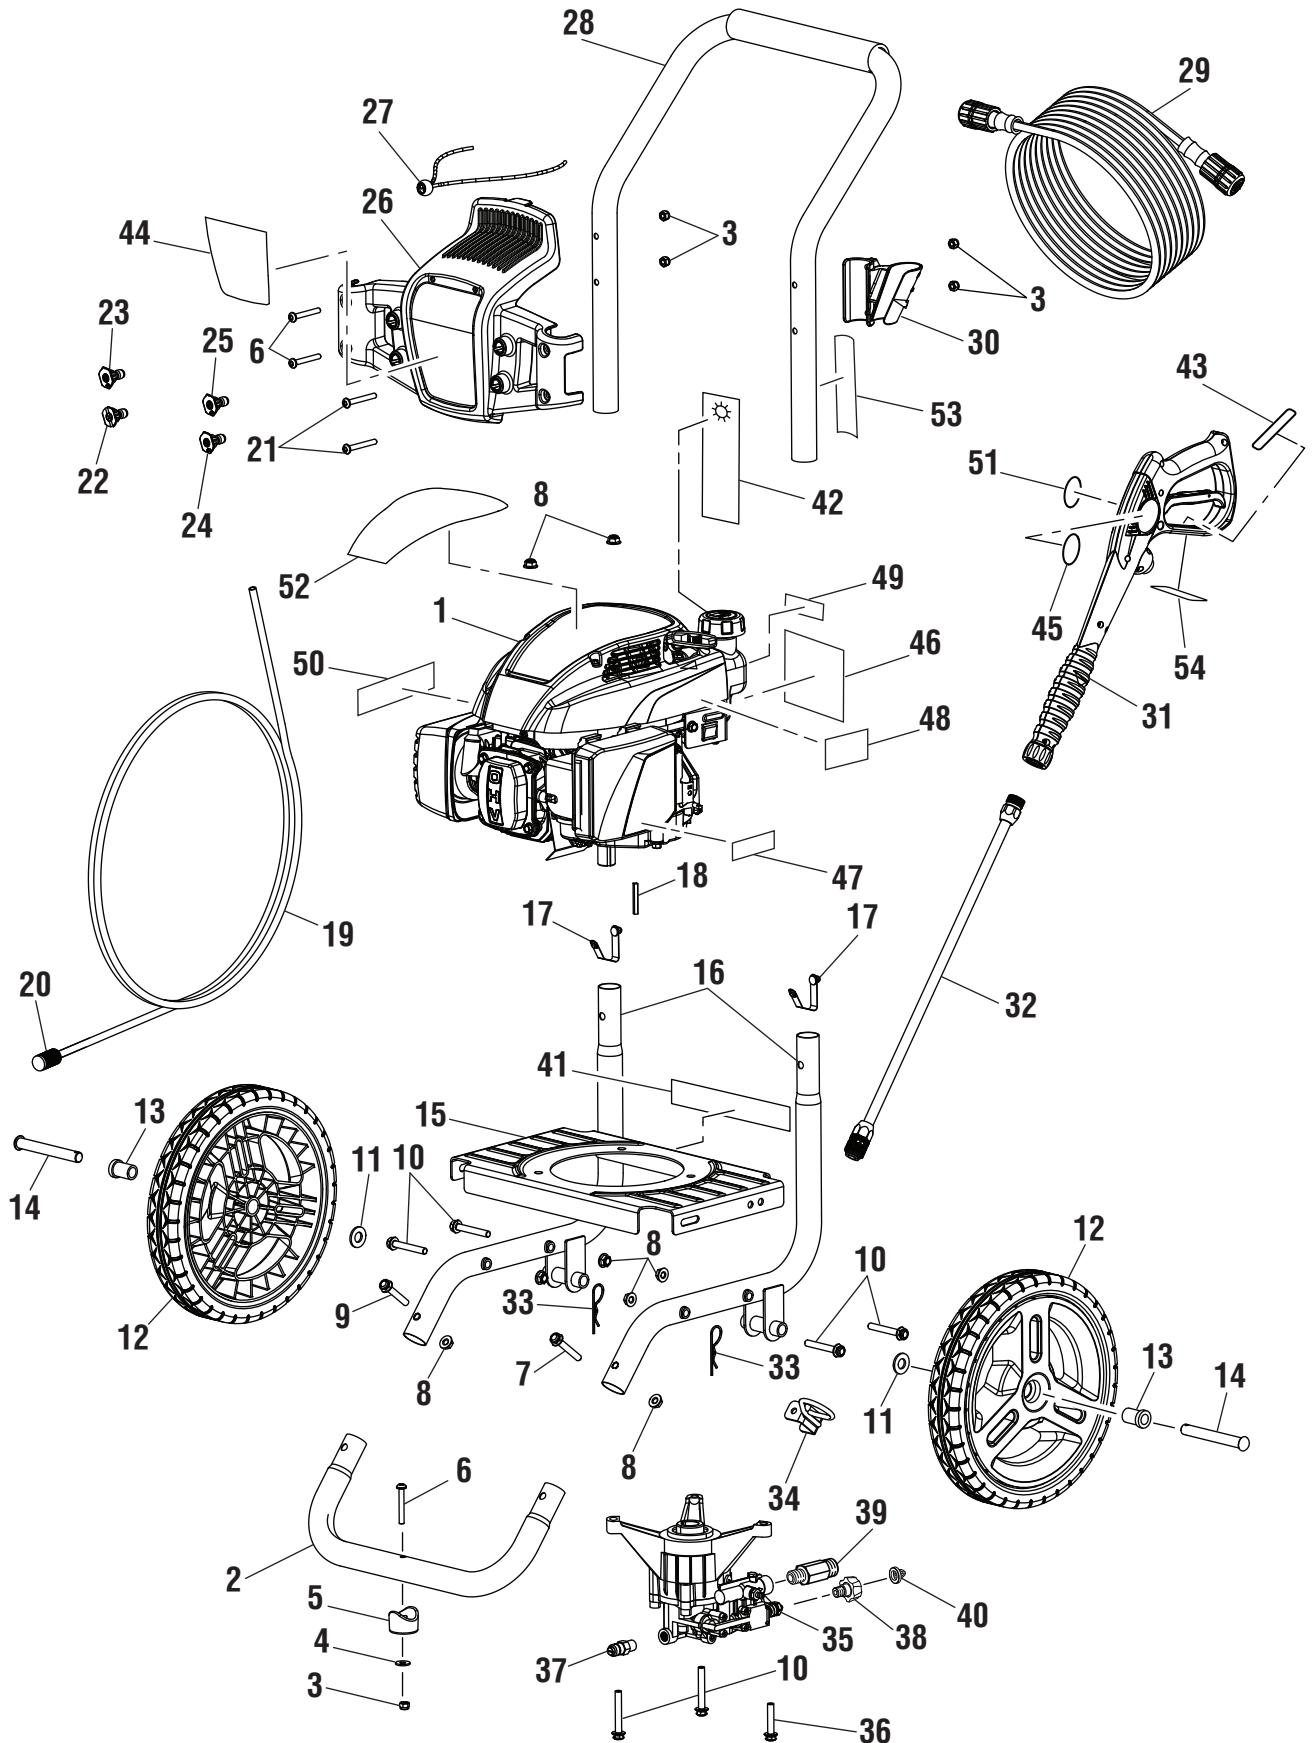

WORKFORCE PRESSURE WASHER – MODEL NOS. WF80710 / WF80911

The model number will be found on a plate attached to frame. Always mention the model number in all correspondence regarding your **PRESSURE WASHER** or when ordering replacement parts.

PARTS LIST

KEY NO.	PART NUMBER	DESCRIPTION	QTY.	KEY NO.	PART NUMBER	DESCRIPTION	QTY.
1	308655002	163 cc EPA Engine (WF80710).....	1	32	308494003	Spray Wand.....	1
	309591018	163cc Carb Engine (WF80911).....	1	33	678238001	Hitch Pin.....	2
2	308659004	Front Frame.....	1	34	678243005	Lower Wand Holder	1
3	678016006	Lock Nut (1/4-20)	5	35	308653006	Pump (Incl. Key Nos. 38-40).....	1
4	638128004	Washer (1/4 in.)	1	36	660764002	Bolt (M8 x 40 mm Hex Hd.).....	1
5	570554002	Wear Pad.....	1	37	678169004	Thermal Release Valve.....	1
6	661501001	Screw (1/4-20 x 1.85 in., Torx)	2	38	308861003	Inlet Tube.....	1
7	661505003	Bolt (M8 x 50 mm).....	1	39	308862003	Outlet Tube.....	1
8	678774001	Lock Nut (M8 x 1-1/4 in.).....	8	40	308662001	Filter Screen	1
9	661505004	Bolt (M8 x 45 mm).....	1	41	940599010	Data Label (WF80710).....	1
10	660962001	Bolt (M8 x 55 mm).....	6		940599011	Data Label (WF80911).....	1
11	638275002	Washer (1/2 in.)	2	42	940971021	Hang Tag (Engine Oil Fill).....	1
12	308451006	Wheel (12 in. x 2 in.).....	2	43	940786006	Wand Label (Max Rating)	1
13	519857001	Axle Sleeve.....	2	44	940779009	Performance Label.....	1
14	620599007	Axle	2	45	940654084	Trigger Handle Warning Label	1
15	638662003	Engine Plate	1	46	940654086	Warning Label (WF80710).....	1
16	308471010	Main Frame Assembly (Inc. Key No. 17).....	2		940654110	Warning Label (WF80911).....	1
17	308421001	Lock Button w/Spring Clip	2	47	940617043	Engine Quick Start Label.....	1
18	678041002	Output Shaft Key	1	48	940698007	Switch Label (Engine Off).....	1
19	561399003	Injection Hose	1	49	940654088	Warning Label (Combustion).....	1
20	518391001	Filter	1	50	940680027	Hot Surface Label	1
21	661501007	Screw (1/4-20 x 2 in., Torx)	2	51	940786003	Wand Label	1
22	308700012	40° Nozzle.....	1	52	940972003	Engine Label	1
23	308697012	0° Nozzle.....	1	53	940617044	Pump Quick Start Label.....	1
24	308699012	25° Nozzle.....	1	54	940654089	Warning Label (French/Spanish)	1
25	308706006	Detergent Nozzle.....	1	Not Shown Items:			
26	310673006	Storage Holder (4 Nozzle)	1	55	308452002	Detergent Suction Kit.....	1
27	310664001	Bungee Cord and Bead Assembly	1	56	*	Lubricant (SAE 10W30).....	1
28	308638004	Handle Assembly	1	57	987000456	Operator's Manual	
29	308835006	High Pressure Hose (25 ft.)	1	58	987000457	Replacement Parts List.....	1
30	519313002	Upper Wand Holder	1				
31	308760007	Trigger Handle Assembly.....	1				

* STANDARD HARDWARE ITEM – MAY BE PURCHASED LOCALLY