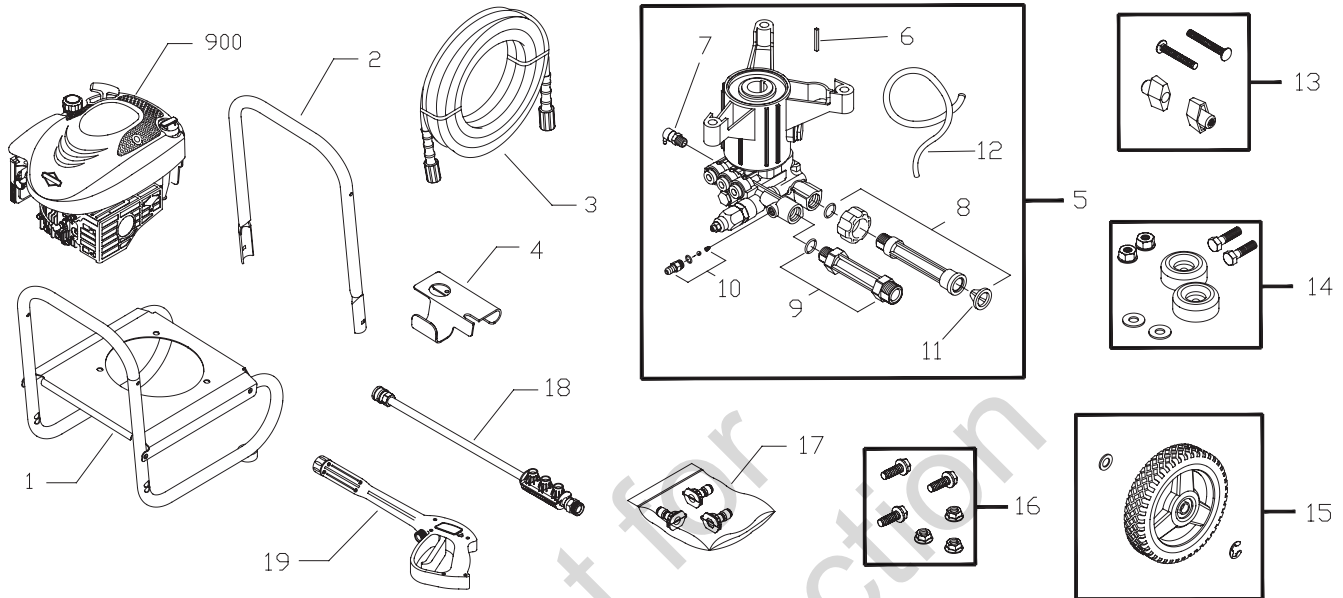

Illustrated Parts List

Questions?

Helpline - 1-800-528-5087 M-F 8-5 CT

This pressure washer is rated in accordance to the Pressure Washer Manufacture Association (PWMA) standard PW101 (Testing and Rating Performance of Pressure Washers).

Briggs & Stratton Power Products group, LLC
Milwaukee, Wisconsin, U.S.A.

Model No. 020456-0 2400 PSI Pressure Washer IPL No. 313035 Revision - (04/20/2010)

Exploded View and Parts List

Item	Part #	Description
1	312946GS	BASE
2	206781BIGS	HANDLE
3	196006GS	HOSE
4	206813GS	HOLDER-ACC
5	311554GS	PUMP
6	23139GS	KEY
7	208673GS	VALVE-THERMAL RELIEF
8	201496GS	KIT-WATER INLET
9	201497GS	FITTING
10	192914GS	KIT-CHEMICAL INJ
11	B2384GS	FILTER-GARDEN HOSE
12	310975GS	HOSE-CHEMICAL
13	B2203GS	KIT-HARDWARE HANDLE
14	192310GS	KIT-VIBRATION MOUNT
15	208619GS	KIT-WHEEL
	192050GS	E-RING
16	203526GS	KIT-HARDWARE PUMP MOUNTING
17	312641GS	KIT-QC NOZZLES
	198841GS	NOZZLE-QC BLACK
	195983AAGS	NOZZLE-QC RED
	195983ACGS	NOZZLE-QC GREEN Item

Part #	Description
18	207790GS EXTENSION-QC
19	204627GS GUN
900	§ ENGINE

Items Not Illustrated

312603GS	MANUAL-OPERATOR
BB3061BGS	OIL
B1797GS	CLIP
208410GS	AXLE
794693	LABEL-Warning
312598GS	DECAL-Unit
312596GS	DECAL-Shroud
194256GS	TAG-WARNING