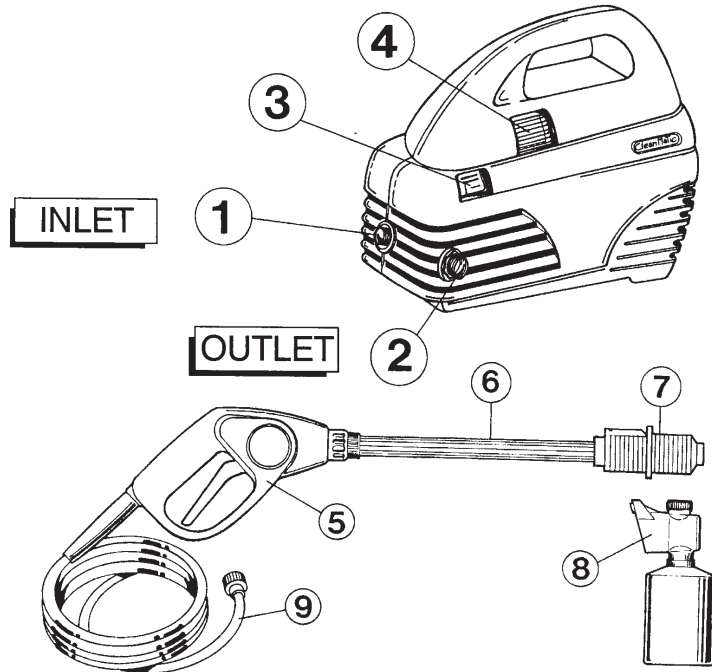

Standard Equipment

1. Inlet
2. Outlet
3. Pressure Gauge
4. On/Off Switch
5. ZP5 Gun/Hose
6. Quick 4 Lance
7. Variojet or Rotoclean Nozzle
8. Chem Kit
9. High Pressure Hose