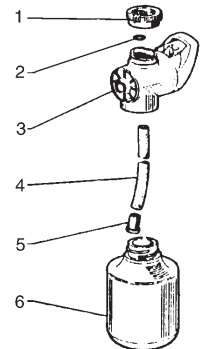

ZP5 Gun and Hose

ASSY. NO. 18.9517.00

ITEM	PART NO.	DESCRIPTION	QTY.
1.	18208770	Body, Pistol Unloader	1
2.	90366200	O-Ring, .118 x .079	1
3.	90357700	O-Ring, .302 x .070	2
4.	18208851	Shutter	1
5.	94734000	Spring	1
6.	99074400	Screw, M3x16	5
7.	18208951	Trigger	1
8.	18209251	Housing, Left, Plastic, Black	1
9.	18209351	Housing, Right, Plastic, Black	1
10.	98401800	Hose, High Pressure, 7mm	1
11.	90381800	O-Ring, .299 x .103	1
12.	10052551	Adapter	1
13.	18209451	Latch, Plastic, Red	1

QUICK 4 14-in. Lance

ASSY. NO. ZOZQUIK4

ITEM	PART NO.	DESCRIPTION	QTY.
1.	10029551	Nut, Ring	1
2.	18012698	Grip, Hand	1
3.	18012789	Tube, 1/4-BSPP, 350 mm	1
4.	10029770	Coupling, Male	1
5.	90382000	O-Ring, .359 x .103	1

CHEMKIT

ASSY. NO. 10.9531.00

ITEM	PART NO.	DESCRIPTION	QTY.
1.	10028951	Knob, Regulating	1
2.	90357400	O-Ring, .239 x .070	1
3.	10053102	Body	1
4.	10029298	Tube	1
5.	92891400	Filter	1
6.	10027651	Bottle	1