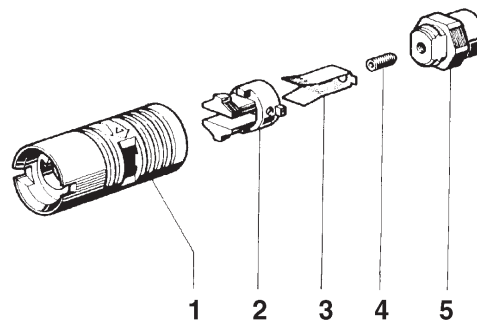

VARIOJET Fan Nozzle

ASSY. NO. 10.9532.00

ITEM	PART NO.	DESCRIPTION	QTY.
1.	10037951	Knob, Regulating	1
2.	10029951	Holder, Nozzle	1
3.	10030476	Blade, Multireg Guide	1
4.	98661000	Nozzle	1
5.	10038070	Nozzle Holder	1