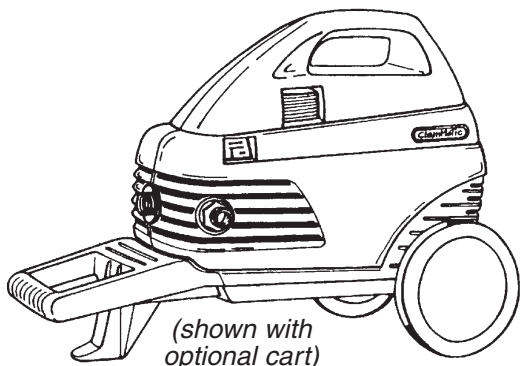

Cleanmatic

High-Pressure Washer

This lightweight, portable high-pressure washer with either adjustable fan or rotating nozzle comes with or without cart. Weighing only 25 pounds, you can take it virtually anywhere. Ideal for home owners to wash the car, boat, pool and patio. Use it to clean rain gutters, driveways, lawn equipment and recreational vehicles.

Easy to carry – easy to use. Just attach to a garden hose and plug into a standard 110V-15 amp circuit. Then you're ready to wash your troubles away.

SPECIFICATIONS

Part Number:	Variojet nozzle, with cart w/o cart	ZCLEANAW ZCLEANA
	Rotoclean nozzle, with cart w/o cart	ZCLEANRW ZCLEANR
Maximum Volume		1.85 GPM
Maximum Discharge Pressure		1300 PSI
Equivalent Washing Impact with Rotoclean		2300 PSI
Single-Phase Motor Power		120 V-15A
Motor Protector		Current Thermal Overload
Motor Protection Grade		IP x 5
Maximum Inlet Water Temperature		140° F
Hose Length		23 ft.
Cord Length		7 ft.
Oil Capacity		5 oz.
Oil type	General Pump Industrial Grade Pump Oil General Pump Oil: #100214 6-pack #100216 24-pack	
Weight:	with cart w/o cart	26.9 lbs. 25.1 lbs.
Dimensions:	with cart w/o cart	20.5" x 8.8" x 14.1" 15.3" x 7" x 11.8"