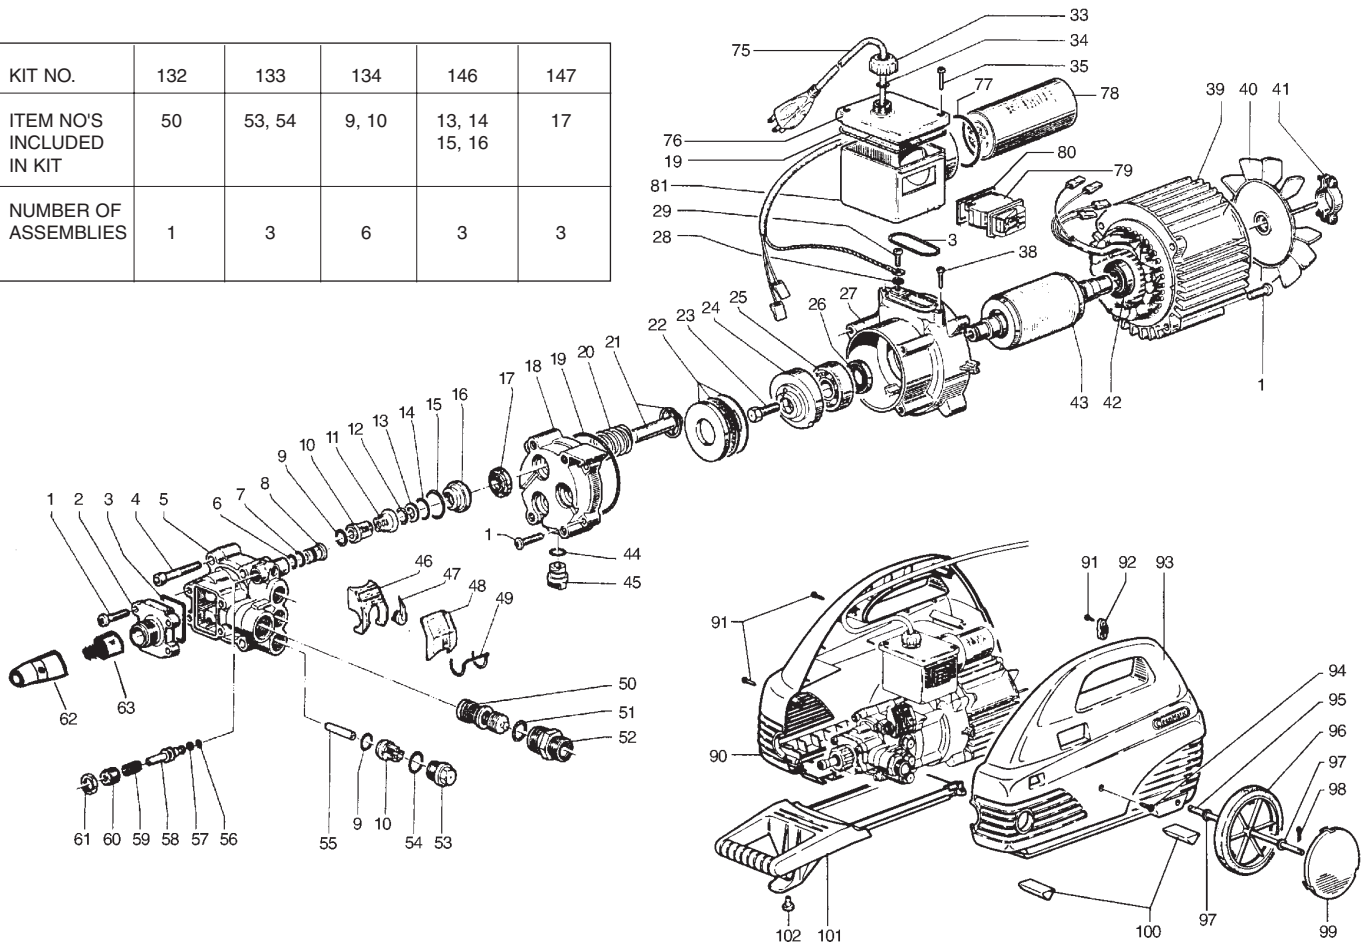

CLEANMATIC

KIT NO.	132	133	134	146	147
ITEM NO'S INCLUDED IN KIT	50	53, 54	9, 10	13, 14 15, 16	17
NUMBER OF ASSEMBLIES	1	3	6	3	3

ITEM	PART NO.	DESCRIPTION	KIT	QTY.	ITEM	PART NO.	DESCRIPTION	KIT	QTY.	ITEM	PART NO.	DESCRIPTION	KIT	QTY.
1.	99191400	Screw, M6x30		12	27.	56010022	Crankcase		1	58.	36258970	Gauge, Piston		1
2.	56210251	Cover		1	28.	96691300	Washer, M5.3		1	59.	94733800	Spring		1
3.	90387700	O-Ring, 1.549 x .103		2	29.	99154200	Screw		1	60.	36258070	Screw, Diaphragm, M14x1		1
4.	99314400	Screw, M8x50		4	33.	92976800	Nut, Wing, 1/2-14 BSPP		1	61.	92249200	Nut, M14		1
5.	56120022	Head, Pump		1	34.	90402600	O-Ring, .296 x .084		1	62.	93657000	Nozzle, Clauber		1
6.	90358100	O-Ring, .344 x .070		1	35.	99131200	Screw, M4 x 18		2	63.	93668500	Coupling, Quick, Male		1
7.	90381800	O-Ring, .299 x .103		1	38.	99147400	Screw, Phillips		2	75.	10718701	Cord		1
8.	54210970	Cylinder, Pressure Gauge		1	39.	38326602	Stator		1	76.	38212151	Cover		1
9.	90358900	O-Ring, .489 x .070	134	6	40.	38030051	Fan		1	77.	90388900	O-Ring, 1.925 x .103		1
10.	36711601	Unit, Valve	134	6	41.	38211801	Ring, Lock		1	78.	93568800	Condenser		1
11.	56210151	Spacer		3	42.	91804000	Bearing		1	79.	93502700	Switch		1
12.	90382700	O-Ring, .469 x .103		3	43.	38346002	Rotor		1	80.	41212684	Gasket, Switch		1
13.	90507300	Ring	146	3	44.	90383000	O-Ring		1	81.	38212451	Cover		1
14.	90359600	O-Ring, .739 x .070		3	45.	56210051	Plug		1	90.	56231051	Cover, Right		1
15.	90385700	O-Ring, .937 x .103		3	46.	36259001	Dial		1	91.	99131200	Screw, M4x18		9
16.	56080051	Spacer		3	47.	36257851	Indicator		1	92.	23009551	Cover		1
17.	90154200	Seal, Oil	147	3	48.	36257751	Cover, Dial		1	93.	56230051	Cover, Left		1
18.	56210422	Flange		1	49.	94871800	Spring, Torsion		1	94.	99147400	Screw, Phillips		2
19.	90391600	O-Ring, 3.237 x .103		2	50.	34013201	Kit, Valve	132	3	95.	56241064	Shaft		1
20.	94756400	Spring		3	51.	90384700	O-Ring, .797 x .103		1	96.	56241102	Wheel		2
21.	56040101	Piston		3	52.	36322370	Fitting, Outlet		1	97.	96701700	Washer		4
22.	91834700	Axle, Bearing		1	53.	98213500	Plug, M18		1	98.	91708000	Pin, Split		2
23.	99306800	Screw		1	54.	90359300	O-Ring, .614 x .070	133	3	99.	56241251	Cap, Wheel		2
24.	56211122	Plate, Cam		1	55.	56210351	Pin		2	100.	54200082	Feet, Pump		2
25.	91805000	Bearing		1	56.	90366200	O-Ring, .118 x .079		1	101.	56232051	Handle		1
26.	90161400	Seal, Oil		1	57.	90500400	Ring, Back-up, .114 x .070		1	102.	98192400	Bumper, Rubber		1