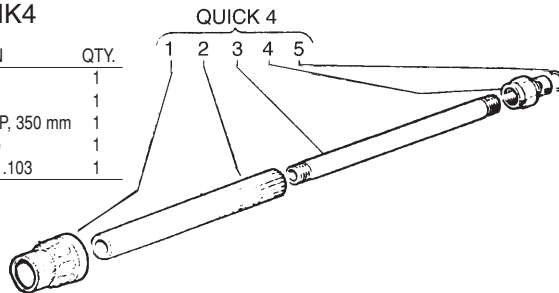

Easy to carry – easy to use. Just attach to a garden hose and plug into a standard 110V-15 amp circuit. Then you're ready to wash your troubles away.

SPECIFICATIONS

Part Number:	Variojet nozzle, with cart w/o cart	ZCLEANAW ZCLEANA
	Rotoclean nozzle, with cart w/o cart	ZCLEANRW ZCLEANR
Maximum Volume		1.85 GPM
Maximum Discharge Pressure		1300 PSI
Equivalent Washing Impact with Rotoclean		2300 PSI
Single-Phase Motor Power		120 V-15A
Motor Protector		Current Thermal Overload
Motor Protection Grade		IP x 5
Maximum Inlet Water Temperature		140° F
Hose Length		23 ft.
Cord Length		7 ft.
Oil Capacity		5 oz.
Oil type	General Pump Industrial Grade Pump Oil General Pump Oil: #100214 6-pack #100216 24-pack	
Weight:	with cart w/o cart	26.9 lbs. 25.1 lbs.
Dimensions:	with cart w/o cart	20.5" x 8.8" x 14.1" 15.3" x 7" x 11.8"

ZP5 Gun and Hose

ASSY. NO. 18.9517.00

ITEM	PART NO.	DESCRIPTION	QTY.
1.	18208770	Body, Pistol Unloader	1
2.	90366200	O-Ring, .118 x .079	1
3.	90357700	O-Ring, .302 x .070	2
4.	18208851	Shutter	1
5.	94734000	Spring	1
6.	99074400	Screw, M3x16	5
7.	18208951	Trigger	1
8.	18209251	Housing, Left, Plastic, Black	1
9.	18209351	Housing, Right, Plastic, Black	1
10.	98401800	Hose, High Pressure, 7mm	1
11.	90381800	O-Ring, .299 x .103	1
12.	10052551	Adapter	1
13.	18209451	Latch, Plastic, Red	1

QUICK 4 14-in. Lance

ASSY. NO. ZOZQUIK4

ITEM	PART NO.	DESCRIPTION	QTY.
1.	10029551	Nut, Ring	1
2.	18012698	Grip, Hand	1
3.	18012789	Tube, 1/4-BSPP, 350 mm	1
4.	10029770	Coupling, Male	1
5.	90382000	O-Ring, .359 x .103	1