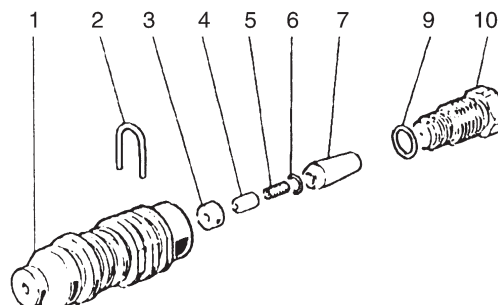

QUICK 4 14-in. Lance

ASSY. NO. ZOZQUIK4

ITEM	PART NO.	DESCRIPTION	QTY.
1.	10029551	Nut, Ring	1
2.	18012698	Grip, Hand	1
3.	18012789	Tube, 1/4-BSPP, 350 mm	1
4.	10029770	Coupling, Male	1
5.	90382000	O-Ring, .359 x .103	1

CHEMKIT

ASSY. NO. 10.9531.00

ITEM	PART NO.	DESCRIPTION	QTY.
1.	10028951	Knob, Regulating	1
2.	90357400	O-Ring, .239 x .070	1
3.	10053102	Body	1
4.	10029298	Tube	1
5.	92891400	Filter	1
6.	10027651	Bottle	1

VARIOJET Fan Nozzle

ASSY. NO. 10.9532.00

ITEM	PART NO.	DESCRIPTION	QTY.
1.	10037951	Knob, Regulating	1
2.	10029951	Holder, Nozzle	1
3.	10030476	Blade, Multireg Guide	1
4.	98661000	Nozzle	1
5.	10038070	Nozzle Holder	1

ROTOCLEAN Rotating Nozzle

ASSY. NO. 10.9542.00

ITEM	PART NO.	DESCRIPTION	QTY.
1.	10052651	Knob, Regulating	1
2.	10052766	Clamp, Yoke	1
3.	10045509	Seat, Ceramic	1
4.	10045609	Tip, Rotor, Ceramic	1
5.	98663200	Nozzle, Dark Blue	1
6.	90357400	O-Ring, .239 x .070	1
7.	10056002	Rotor	1
9.	90382300	O-Ring, .391 x .103	1
10.	10052870	Conveyor, Nipple	1