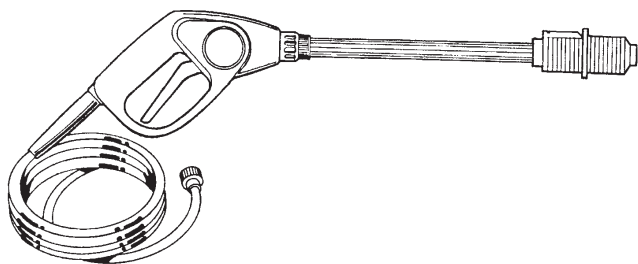

Easy to carry – easy to use. Just attach to a garden hose and plug into a standard 110V-15 amp circuit. Then you're ready to wash your troubles away.

SPECIFICATIONS

Part Number:	Variojet nozzle, with cart w/o cart	ZCLEANAW ZCLEANA
	Rotoclean nozzle, with cart w/o cart	ZCLEANRW ZCLEANR
Maximum Volume		1.85 GPM
Maximum Discharge Pressure		1300 PSI
Equivalent Washing Impact with Rotoclean		2300 PSI
Single-Phase Motor Power		120 V-15A
Motor Protector		Current Thermal Overload
Motor Protection Grade		IP x 5
Maximum Inlet Water Temperature		140° F
Hose Length		23 ft.
Cord Length		7 ft.
Oil Capacity		5 oz.
Oil type	General Pump Industrial Grade Pump Oil General Pump Oil: #100214 6-pack #100216 24-pack	
Weight:	with cart w/o cart	26.9 lbs. 25.1 lbs.
Dimensions:	with cart w/o cart	20.5" x 8.8" x 14.1" 15.3" x 7" x 11.8"

QUICK 4 14-in. Lance

ASSY. NO. ZOZQUIK4

ITEM	PART NO.	DESCRIPTION	QTY.
1.	10029551	Nut, Ring	1
2.	18012698	Grip, Hand	1
3.	18012789	Tube, 1/4-BSPP, 350 mm	1
4.	10029770	Coupling, Male	1
5.	90382000	O-Ring, .359 x .103	1