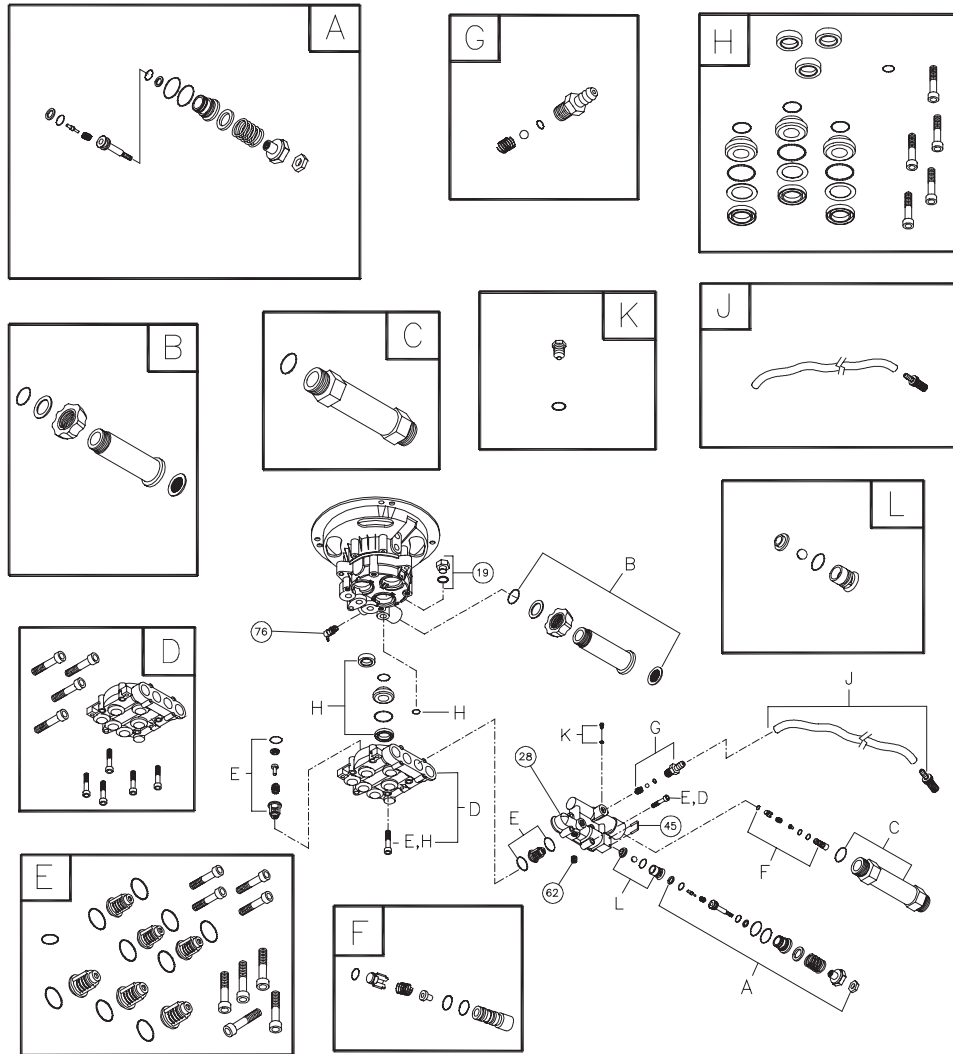

# Exploded View and Parts list — Main Unit

Item	Part #	Description
1	201769GS	ASSY, Base
2	B201594GS	HANDLE
3	201828GS	ASSY, Chem Tank w/Clips
	195964GS	Clip
	192980GS	Kit, Fuel Valve
4	196006GS	HOSE
5	95597GS	BRUSH, Broom
6	88935GS	ADAPTER, Brush
7	192645GS	KIT, Pump Mounting Hardware
8	194264GS	KIT, Hook, Handle
9	B3222EGS	CAP, Chem Container
10	199735GS	ASSY, Pump
11	194298GS	VALVE, Thermal Relief
12	23139GS	KEY
13	192309GS	KIT, Hook, Base
14	88934GS	EXTENSION
15	B2203GS	KIT, Handle Connector
16	192310GS	KIT, Vibration Mount
17	196439GS	KIT, Wheel
18	88185GS	BRUSH, Utility
19	192050GS	E-RING
20	193482GS	GUN

### Items Not Illustrated:

201635GS	MANUAL, Operator's
BB3061BGS	OIL BOTTLE
87815GS	GOGGLES
195454GS	AXLE
A1040NGS	HOSE, Chemical
194256GS	KIT, Tag Warning

# Exploded View and Parts List — Pump

Item	Part #	Description
19	190571GS	CAP, Oil
28	190627GS	MANIFOLD
45	190578GS	PIN
62	190581GS	CAP, 1/8
76	194298GS	THERMAL RELIEF
A	190594GS	KIT, UNLOADER STEM
B	190632GS	KIT, WATER INLET, ALUM
C	190634GS	KIT, OUTLET, ALUM
D	199708GS	KIT, HEAD ALUM
E	193806GS	KIT,CHECK VALVES
F	190592GS	KIT, INLET CHECK
G	190593GS	KIT, CHEMICAL INJECTION

Item	Part #	Description
H	193807GS	KIT, SEAL SET
J	189971GS	KIT, CHEMICAL HOSE
K	193971GS	KIT, PIPE FITTING
L	193972GS	KIT, UNLOADER SEAT

**Parts Not Illustrated**  
 B2384GS      FILTER, Inlet

**NOTE:** Item letters A - L are service kits and include all parts shown within the box.