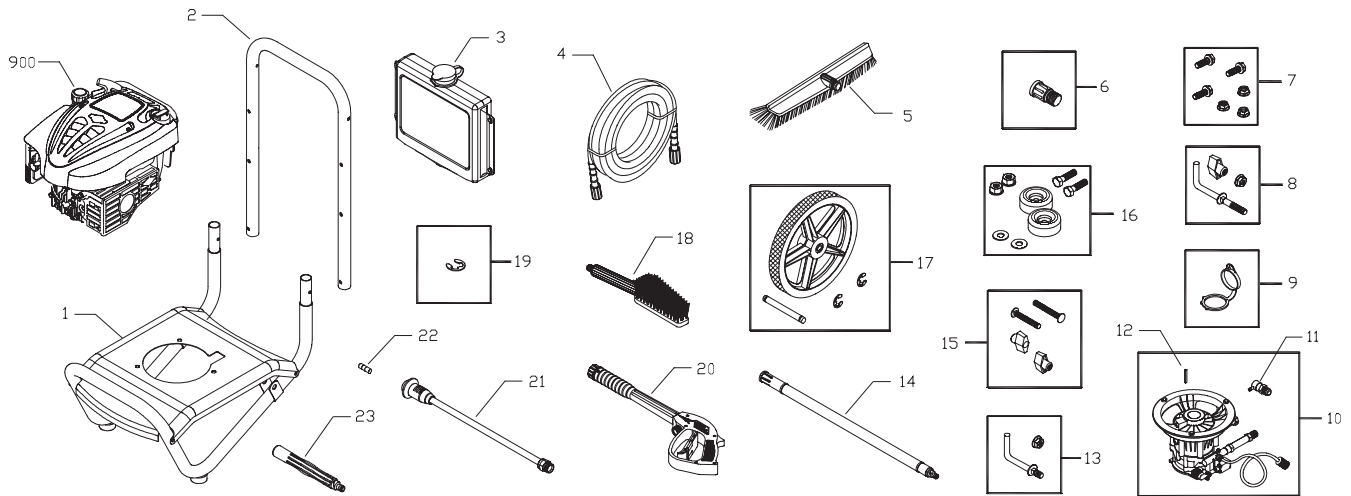

# Exploded View and Parts list — Main Unit

Item	Part #	Description
1	201769GS	ASSY, Base
2	B201594GS	HANDLE
3	201828GS	ASSY, Chem Tank w/Clips
	195964GS	Clip
	192980GS	Kit, Fuel Valve
4	196006GS	HOSE
5	95597GS	BRUSH, Broom
6	88935GS	ADAPTER, Brush
7	192645GS	KIT, Pump Mounting Hardware
8	194264GS	KIT, Hook, Handle
9	B3222EGS	CAP, Chem Container
10	199735GS	ASSY, Pump
11	194298GS	VALVE, Thermal Relief
12	23139GS	KEY
13	192309GS	KIT, Hook, Base
14	88934GS	EXTENSION
15	B2203GS	KIT, Handle Connector
16	192310GS	KIT, Vibration Mount
17	196439GS	KIT, Wheel
18	88185GS	BRUSH, Utility
19	192050GS	E-RING
20	193482GS	GUN

# Exploded View and Parts List — Pump

Item	Part #	Description
19	190571GS	CAP, Oil
28	190627GS	MANIFOLD
45	190578GS	PIN
62	190581GS	CAP, 1/8
76	194298GS	THERMAL RELIEF
A	190594GS	KIT, UNLOADER STEM
B	190632GS	KIT, WATER INLET, ALUM
C	190634GS	KIT, OUTLET, ALUM
D	199708GS	KIT, HEAD ALUM
E	193806GS	KIT,CHECK VALVES
F	190592GS	KIT, INLET CHECK
G	190593GS	KIT, CHEMICAL INJECTION

Item	Part #	Description
H	193807GS	KIT, SEAL SET
J	189971GS	KIT, CHEMICAL HOSE
K	193971GS	KIT, PIPE FITTING
L	193972GS	KIT, UNLOADER SEAT

**Parts Not Illustrated**  
 B2384GS      FILTER, Inlet

**NOTE:** Item letters A - L are service kits and include all parts shown within the box.