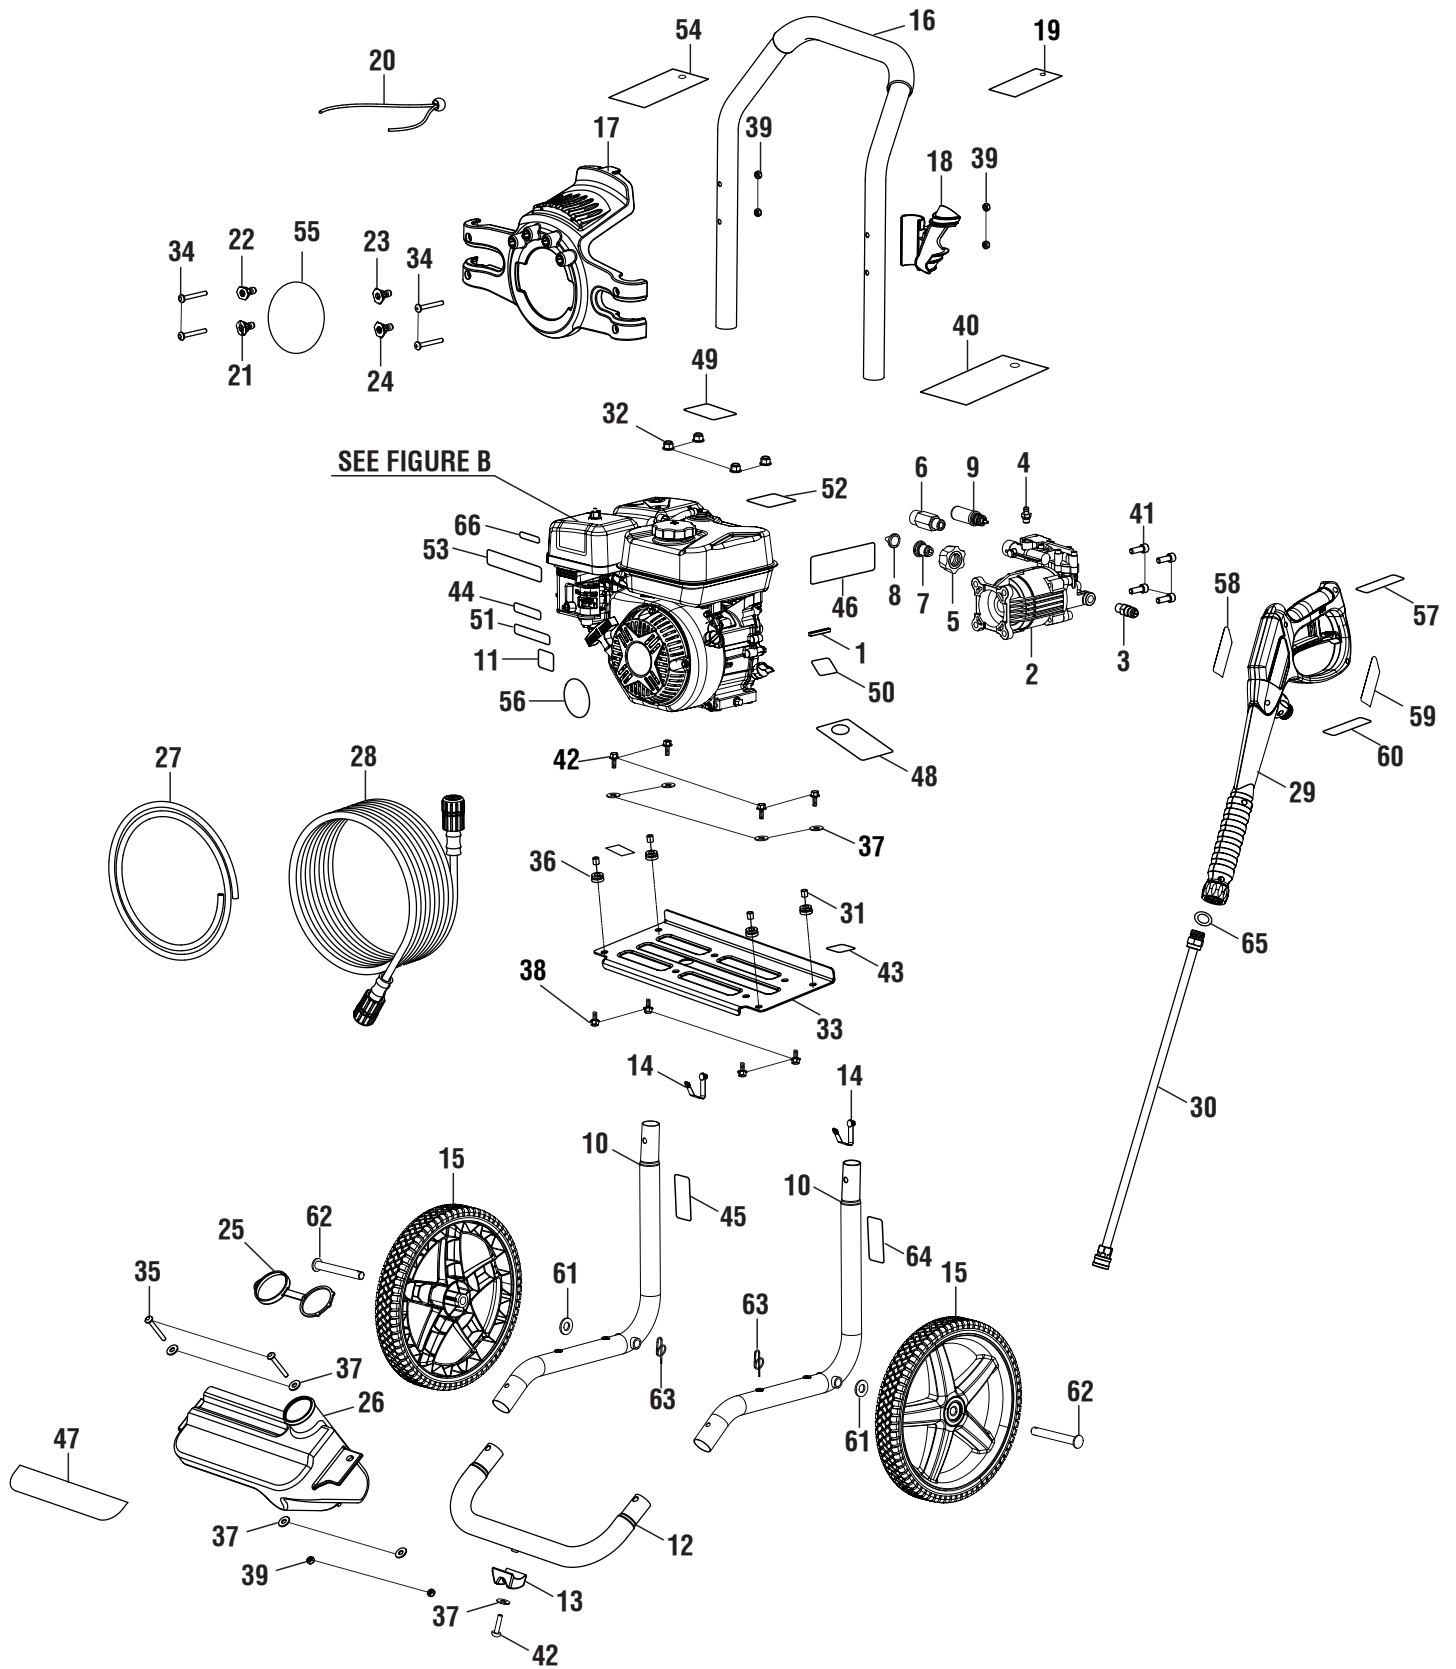

FIGURE A

BM80544

PARTS LIST – FIGURE A

KEY NO.	PART NO.	DESCRIPTION	QTY.
1	678041007	Output Shaft Key	1
2	308653098	Pump (Inc. Key Nos. 4-9)	1
3	678169004	Thermal Release Valve	1
4	308452002	Soap Injector Kit	1
5	310993003	Inlet Filter Adapter Insert	1
6	308862003	Outlet Tube	1
7	642058001	Inlet Filter Connector	1
8	308662001	Inlet Filter Screen	1
9	310924003	Unloader Valve Assembly	1
10	310703037	Main Frame Assembly (Inc. Key No. 14)	2
11	940647084	Choke and Fuel Valve Location Label	1
12	310742036	Front Frame Assembly (Inc. Key Nos. 13, 37 and 42)	1
13	561307007	Rubber Foot	1
14	308421004	Handle Spring Clip	2
15	308451067	Wheel (12 in.)	2
16	308638084	Handle Assembly	1
17	310673005	Hose and Nozzle Holder Assembly (Inc. Key No. 20)	1
18	519313009	Wand Holder	1
19	918016026	Quick Start Hangtag	1
20	310664001	Bungee Cord and Bead Assembly	1
21	308697028	0 Deg Nozzle	1
22	308699028	25 Deg Nozzle	1
23	308700028	40 Deg Nozzle	1
24	308706013	Soap Nozzle	1
25	522032050	Soap Tank Cap	1
26	580875008	Soap Tank	1
27	561399011	Chemical Siphon Tube	1
28	308835006	Hose (25 ft.)	1
29	308760061	Trigger Handle Assembly (Inc. Key Nos. 59-60)	1
30	308506014	Wand Assembly	1
31	518528002	Fuel Tank Isolator Insert	4
32	678774002	Flange Lock Nut (M8)	8
33	638662051	Engine Plate	1
34	661834008	Screw (M6 x 48 mm, Button Hd.)	4