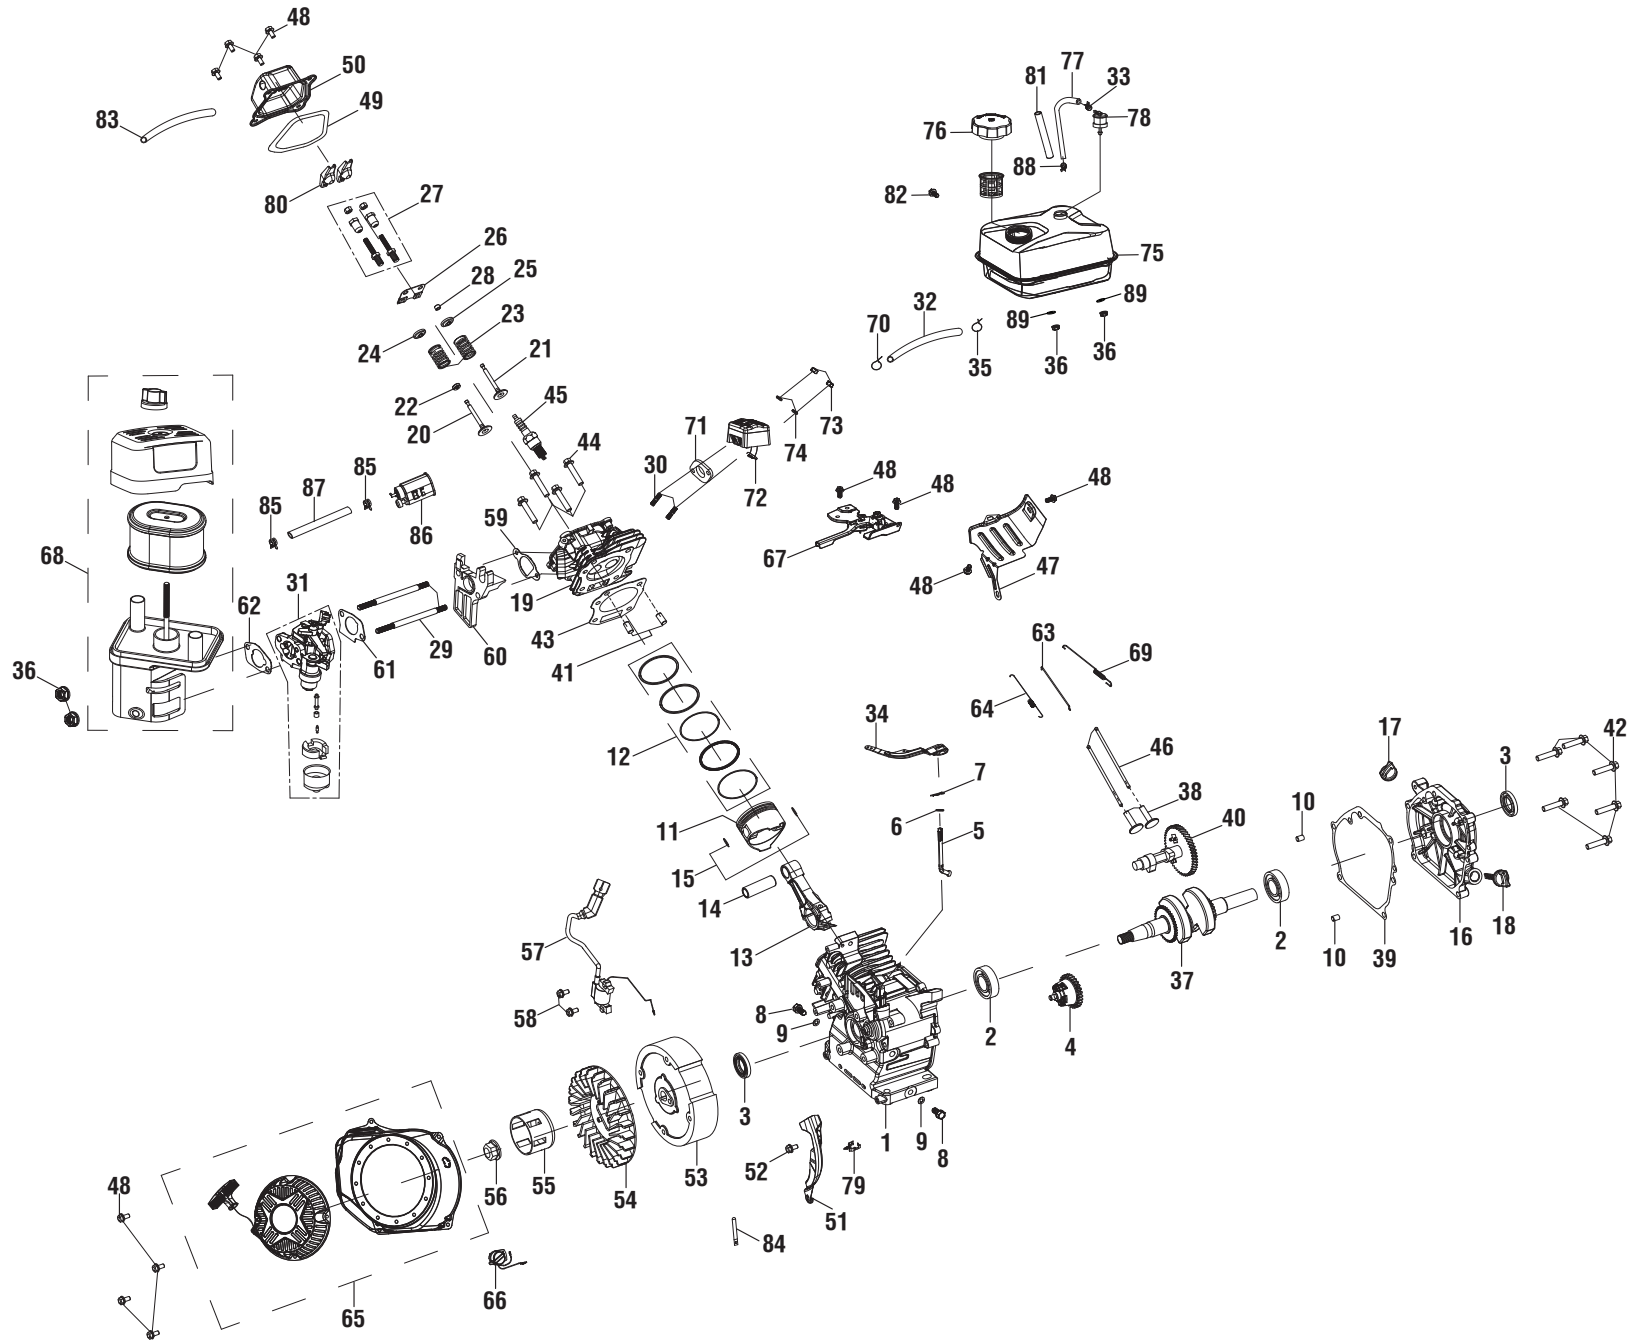

BM80544

PARTS LIST – FIGURE A

KEY NO.	PART NO.	DESCRIPTION	QTY.
1	678041007	Output Shaft Key	1
2	308653098	Pump (Inc. Key Nos. 4-9)	1
3	678169004	Thermal Release Valve	1
4	308452002	Soap Injector Kit	1
5	310993003	Inlet Filter Adapter Insert	1
6	308862003	Outlet Tube	1
7	642058001	Inlet Filter Connector	1
8	308662001	Inlet Filter Screen	1
9	310924003	Unloader Valve Assembly	1
10	310703037	Main Frame Assembly (Inc. Key No. 14)	2
11	940647084	Choke and Fuel Valve Location Label	1
12	310742036	Front Frame Assembly (Inc. Key Nos. 13, 37 and 42)	1
13	561307007	Rubber Foot	1
14	308421004	Handle Spring Clip	2
15	308451067	Wheel (12 in.)	2
16	308638084	Handle Assembly	1
17	310673005	Hose and Nozzle Holder Assembly (Inc. Key No. 20)	1
18	519313009	Wand Holder	1
19	918016026	Quick Start Hangtag	1
20	310664001	Bungee Cord and Bead Assembly	1
21	308697028	0 Deg Nozzle	1
22	308699028	25 Deg Nozzle	1
23	308700028	40 Deg Nozzle	1
24	308706013	Soap Nozzle	1
25	522032050	Soap Tank Cap	1
26	580875008	Soap Tank	1
27	561399011	Chemical Siphon Tube	1
28	308835006	Hose (25 ft.)	1
29	308760061	Trigger Handle Assembly (Inc. Key Nos. 59-60)	1
30	308506014	Wand Assembly	1
31	518528002	Fuel Tank Isolator Insert	4
32	678774002	Flange Lock Nut (M8)	8
33	638662051	Engine Plate	1
34	661834008	Screw (M6 x 48 mm, Button Hd.)	4

KEY NO.	PART NO.	DESCRIPTION	QTY.
35	661503015	Screw (M6 x 48 mm, T-30 Torx Hd.)	2
36	519832003	Fuel Tank Bushing	4
37	638128004	Washer (1/4 in.)	5
38	661505005	Bolt (M8 x 36 mm, Flange Hd.)	4
39	678610006	Lock Nut (M6)	6
40	918016012	Danger Hangtag	1
41	660739002	Bolt (5/16-24 x 23 mm, Hex Soc. Hd.)	4
42	660224009	Screw (M6 x 25mm, T-30 Torx Pan Hd.)	5
43	940871010	Add Oil Label	1
44	940851483	Choke Label	1
45	940947006	Combustion Label	1
46	940894022	Danger Label	1
47	940608044	Detergent Tank Label	1
48	961454001	Oil Dipstick Hangtag	1
49	940872003	E85 Label	1
50	940851485	Engine Switch Label	1
51	940851484	Fuel Valve Label	1
52	940680047	Hot Surface and Exhaust Label	1
53	941486009	Inquiries Label	1
54	961039005	Nozzle Hangtag	1
55	940779270	Performance Label	1
56	940630012	Recoil Label	1
57	940654228	Trigger Handle Warning Label (FR/SP)	1
58	940654083	Trigger Handle Logo Label	1
59	940904008	Trigger Handle Warning Label	1
60	940786067	Trigger Handle Specifications Label	1
61	638275002	Washer (1/2 in.)	2
62	620599034	Axle	2
63	678899006	Axle Ring Clip	2
64	940676032	Data Warning Label	1
65	570742072	O-Ring (OD9.5 x ID2.65)	1
66	940803288	EMC ICES-2/NMB Label	1
	Not Shown:		
	120968045	High Altitude Kit (Ducar 212cc)	
	995000967	Operator's Manual	

BM80544