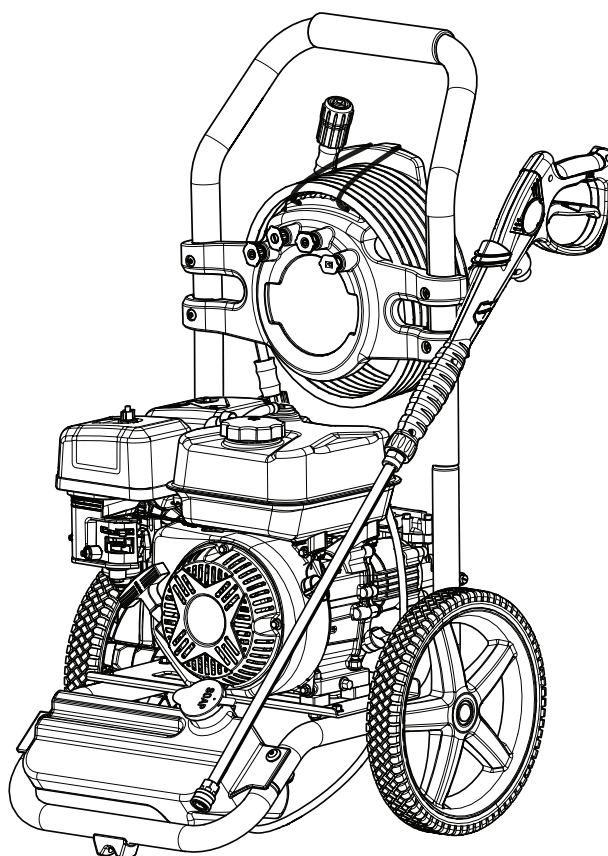

REPLACEMENT PARTS LIST

BRAND

BLACK MAX

DESCRIPTION

**3100 PSI
Pressure Washer**

MODEL NO.

BM80544

MFG. NO.

090079457

HART CONSUMER PRODUCTS, INC.

P.O. Box 1348, Anderson, SC 29622 ■ 1-800-726-5760 ■ www.blackmaxtools.com

995000969

1-6-21 (Rev:02)

The model number and manufacturing location will be found on a label attached to the product. Always mention this information in all communications regarding this product and when ordering parts.