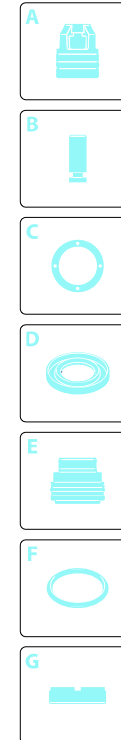

Model 141

Serial number:

Code:

Electrical connection:

UN_CE_0204-JX

Pos.	Code	Description	Q.ty
1	3081100	Base	1
2	50940	Cable	1
3	3081190	Electric pump assembly	1
4	50951	Fitting	1
5	50947	Accessories carrier	1
6	50949	Cover	1
7	50946	Box	1
8	50945	Switch	1
9	3081110	Blue casing	1
10	3081120	Handle	1
11	3081150	Base	2
12	3081140	Wheel	2
13	3081130	Guard	1
14	3081280	TSS kit	1
15	3081270	Piston + seals kit	1
16	3081290	Valves + seals kit	1

Model 141

Serial number:

Code:

Electrical connection:

Pos.	Code	Description	Q.ty
1	50955	Lance head	1
2	50954	Tank	1
3	50956	Gun	1
4	50957	High pressure hose	1