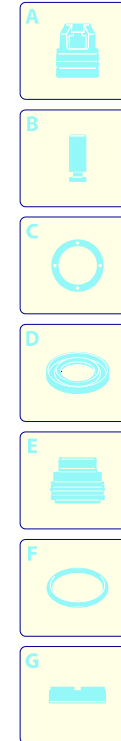

Model 141

Serial number:

Code:

Electrical connection:

UN_CE_0204-JX

Pos.	Code	Description	Q.ty
1	3081100	Base	1
2	50940	Cable	1
3	3081190	Electric pump assembly	1
4	50951	Fitting	1
5	50947	Accessories carrier	1
6	50949	Cover	1
7	50946	Box	1
8	50945	Switch	1
9	3081110	Blue casing	1
10	3081120	Handle	1
11	3081150	Base	2
12	3081140	Wheel	2
13	3081130	Guard	1
14	3081280	TSS kit	1
15	3081270	Piston + seals kit	1
16	3081290	Valves + seals kit	1

Model 141

Serial number:

Code:

Electrical connection:

Pos.	Code	Description	Q.ty
1	50955	Lance head	1
2	50954	Tank	1
3	50956	Gun	1
4	50957	High pressure hose	1