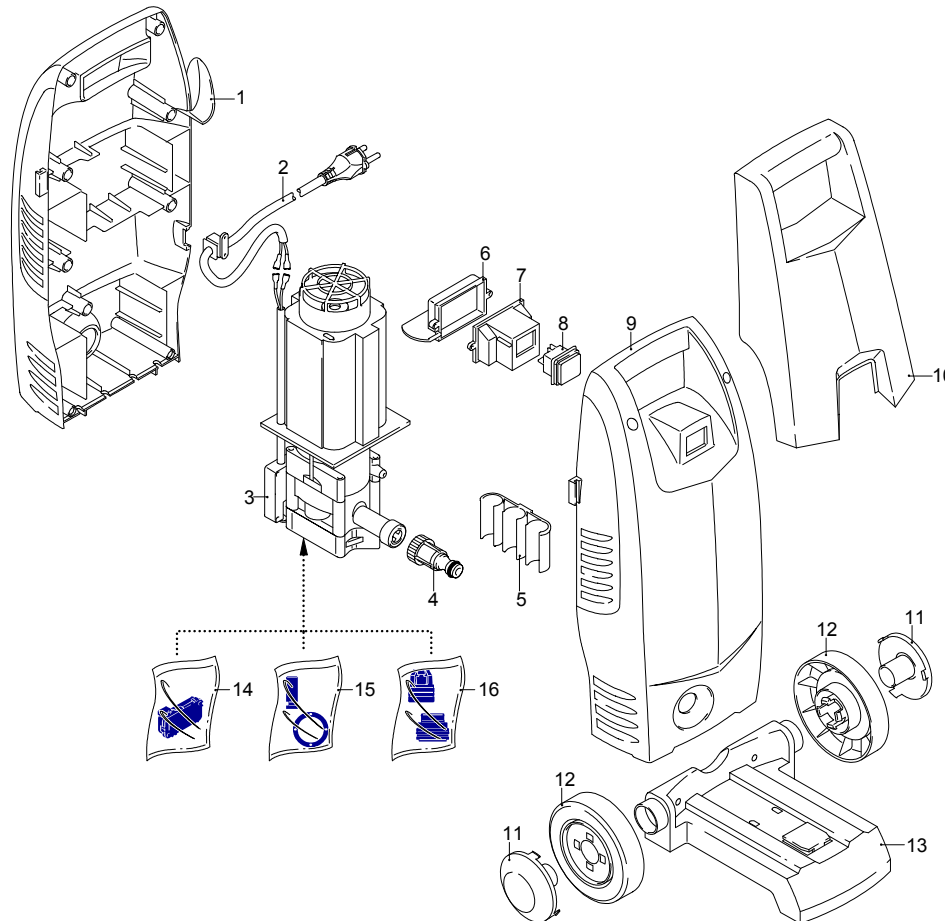

Model 141

Serial number:

Code:

Electrical connection:

UN_CE_0204-JX

Pos.	Code	Description	Q.ty
1	3081100	Base	1
2	50940	Cable	1
3	3081190	Electric pump assembly	1
4	50951	Fitting	1
5	50947	Accessories carrier	1
6	50949	Cover	1
7	50946	Box	1
8	50945	Switch	1
9	3081110	Blue casing	1
10	3081120	Handle	1
11	3081150	Base	2
12	3081140	Wheel	2
13	3081130	Guard	1
14	3081280	TSS kit	1
15	3081270	Piston + seals kit	1
16	3081290	Valves + seals kit	1

Model 141

Serial number:

Code:

Electrical connection:

Pos.	Code	Description	Q.ty
1	50955	Lance head	1
2	50954	Tank	1
3	50956	Gun	1
4	50957	High pressure hose	1