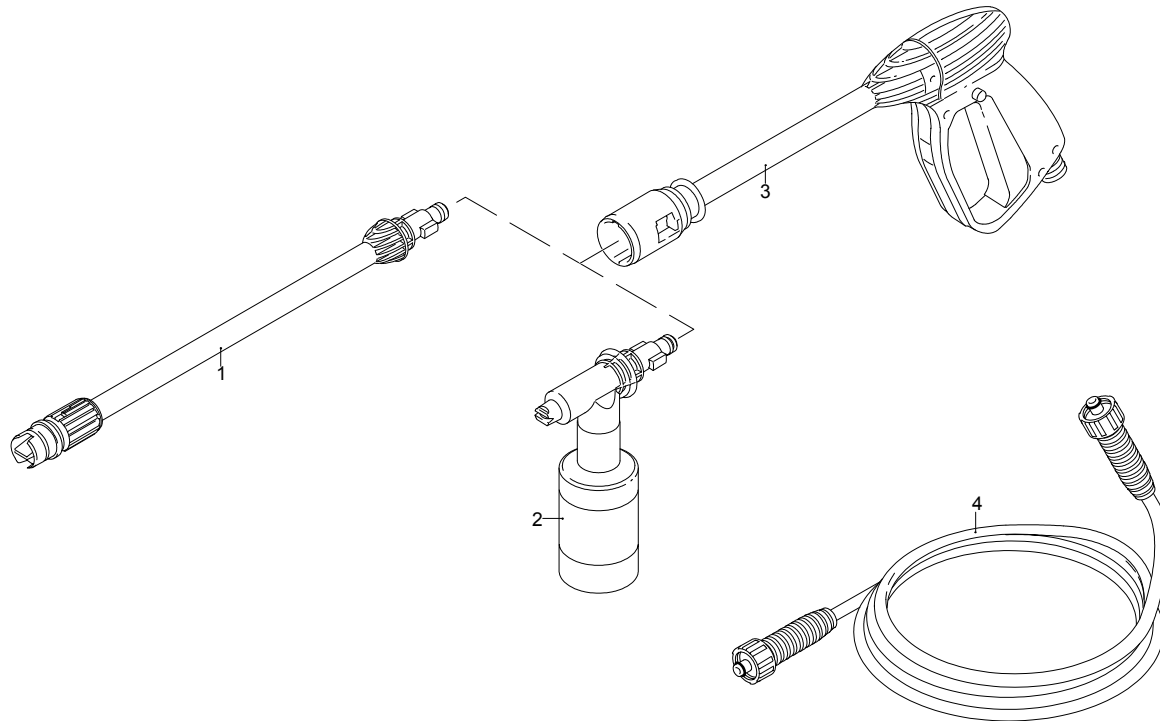

Model 141

Serial number:

Code:

Electrical connection:

UN_CE_0204-JX

Pos.	Code	Description	Q.ty
1	3081100	Base	1
2	50940	Cable	1
3	3081190	Electric pump assembly	1
4	50951	Fitting	1
5	50947	Accessories carrier	1
6	50949	Cover	1
7	50946	Box	1
8	50945	Switch	1
9	3081110	Blue casing	1
10	3081120	Handle	1
11	3081150	Base	2
12	3081140	Wheel	2
13	3081130	Guard	1
14	3081280	TSS kit	1
15	3081270	Piston + seals kit	1
16	3081290	Valves + seals kit	1

Model 141

Serial number:

Code:

Electrical connection:

Pos.	Code	Description	Q.ty
1	50955	Lance head	1
2	50954	Tank	1
3	50956	Gun	1
4	50957	High pressure hose	1