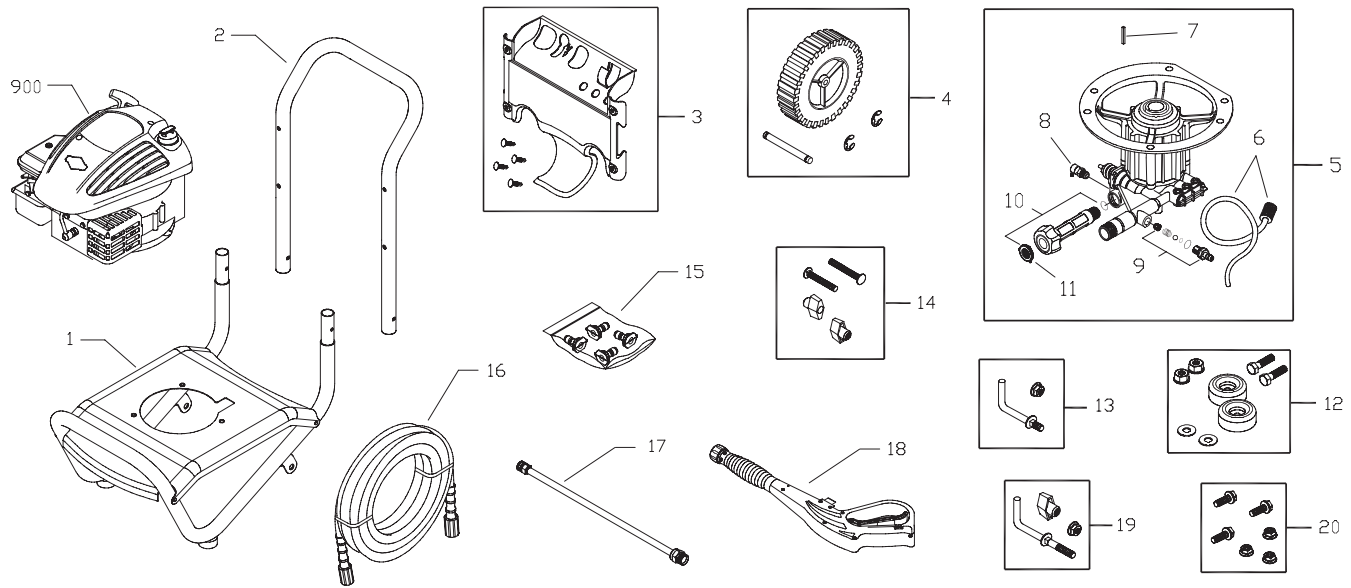

Item	Part #	Description
1	200382GS	BASE, w/Mounts
2	S195428GS	HANDLE
3	200731GS	Billboard, w/Decals & Clips
	195964GS	Clips, Tree
4	200730GS	KIT, Wheel
	203873GS	Axle
	192050GS	E-Ring
5	200200GS	PUMP, Complete
6	189971GS	Kit, Chemical Hose
7	23139GS	Key
8	194298GS	Valve, Thermal Relief
9	200279GS	Kit, Chemical Injection
10	200278GS	Kit, Water Inlet
11	B2384GS	Filter, Inlet
12	192310GS	KIT, Vibration Mount
13	192309GS	KIT, Hook, Base
14	B2203GS	KIT, Handle Connector
15	200557GS	KIT, Spray Tips
	195983AEGS	Nozzle, QC, Red
	195983RGS	Nozzle, QC, White
	195983XGS	Nozzle, QC, Yellow
	198841GS	Nozzle, Soap

Item	Part #	Description
16	196006GS	HOSE
17	200595GS	EXTENSION
18	199117GS	GUN
19	194264GS	KIT, Hook, Handle
20	192525GS	KIT, Pump Mounting Hardware
900	§	ENGINE

Items Not Illustrated:

200554GS	MANUAL, Operator's
MS5573	MANUAL, Engine
194256GS	KIT, Tag/Warning Service
94693	DECAL, Warning
BB3061BGS	OIL BOTTLE
87815GS	GOGGLES