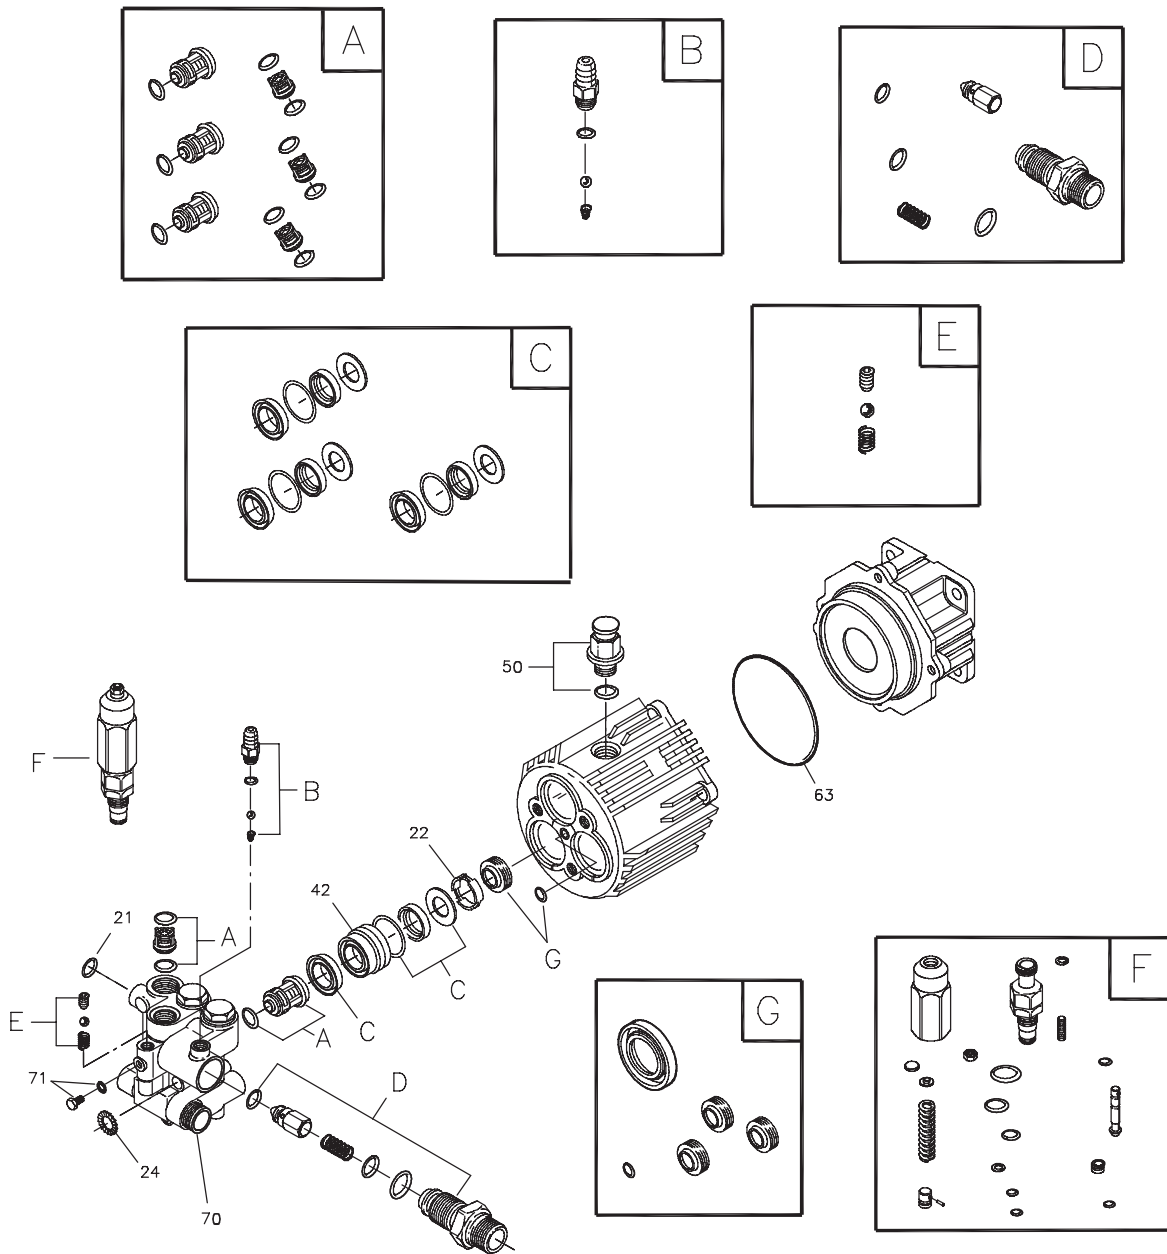

# Exploded View and Parts List — Main Unit

Item	Part #	Description	Item	Part #	Description
1	202862GS	ASSY, Base	16	199990GS	GUN
2	Y201499GS	HANDLE	17	95457GS	ADAPTER
3	202854GS	KIT, Billboard/Decals, w/Clips	18	194004GS	KIT, Inlet, Garden Hose
	195964GS	Clips, Tree	19	202005GS	ASSY, Pump
	30809GS	Grommet		194298GS	Valve, Thermal Relief
4	192131GS	KIT, Pump Mounting Hardware		23139DGS	Key
5	203083GS	KIT, Wheel	900	§	ENGINE
	200520GS	Hubcap	<b>Items Not Illustrated</b>		
	192050GS	E-Ring	206859GS		MANUAL, Operator's
6	192796GS	KIT, Chem Hose & Filter	87815GS		GOGGLES
7	192134GS	KIT, Engine Mounting Hardwire	BB3061BGS		OIL BOTTLE
8	201661GS	KIT, Gun Holder Weldment	201314GS		AXLE
9	202418GS	HOSE, Whip	695755		KNOB, Throttle
10	193814GS	EXTENSION, QC	202367GS		KIT, Decals
11	192553GS	KIT, Vibration Mount	194256GS		KIT, Tag Warning, w/Clip
12	B2203GS	KIT, Handle Fastening	<b>Optional Accessories</b>		
13	202136GS	ASSY, Hose Reel	6048		KIT, O-Ring Maintenance
	203488GS	Kit, Hardware, Hose Reel	6039		PUMP SAVER
14	202419GS	HOSE	§ - Contact Engine Manufacturer		
15	202182GS	KIT, Nozzle			
	201580RGS	Nozzle, QC, Project Pro, Yellow			
	201580XGS	Nozzle, QC, Project Pro, Orange			
	201580AAGS	Nozzle, QC, Project Pro, Red			
	198841GS	Nozzle, Plastic, Soap			

# Exploded View and Parts List — Pump

Item	Part #	Description
21	194434GS	O-RING
22	190639GS	SPACER
24	190640GS	WASHER
42	190646GS	PISTON, Guide
50	198160GS	VENT CAP, with O-Ring
63	194435GS	O-RING
70	190654GS	PUMP HEAD
71	190655GS	GRUB SCREW & WASHER
A	190657GS	KIT, CHECK VALVE
B	192914GS	KIT, CHEMICAL INJECT
C	190660GS	KIT, SEAL WATER
D	194426GS	KIT, INJECTOR

Item	Part #	Description
E	194427GS	KIT, BALL & SPRING
F	193126GS	KIT, UNLOADER
G	194425GS	KIT, SEAL OIL

### Parts Not Illustrated

190656GS	OIL BOTTLE
B2384GS	FILTER, Inlet

**NOTE:** Item letters A - G are service kits and include all parts shown within the box.