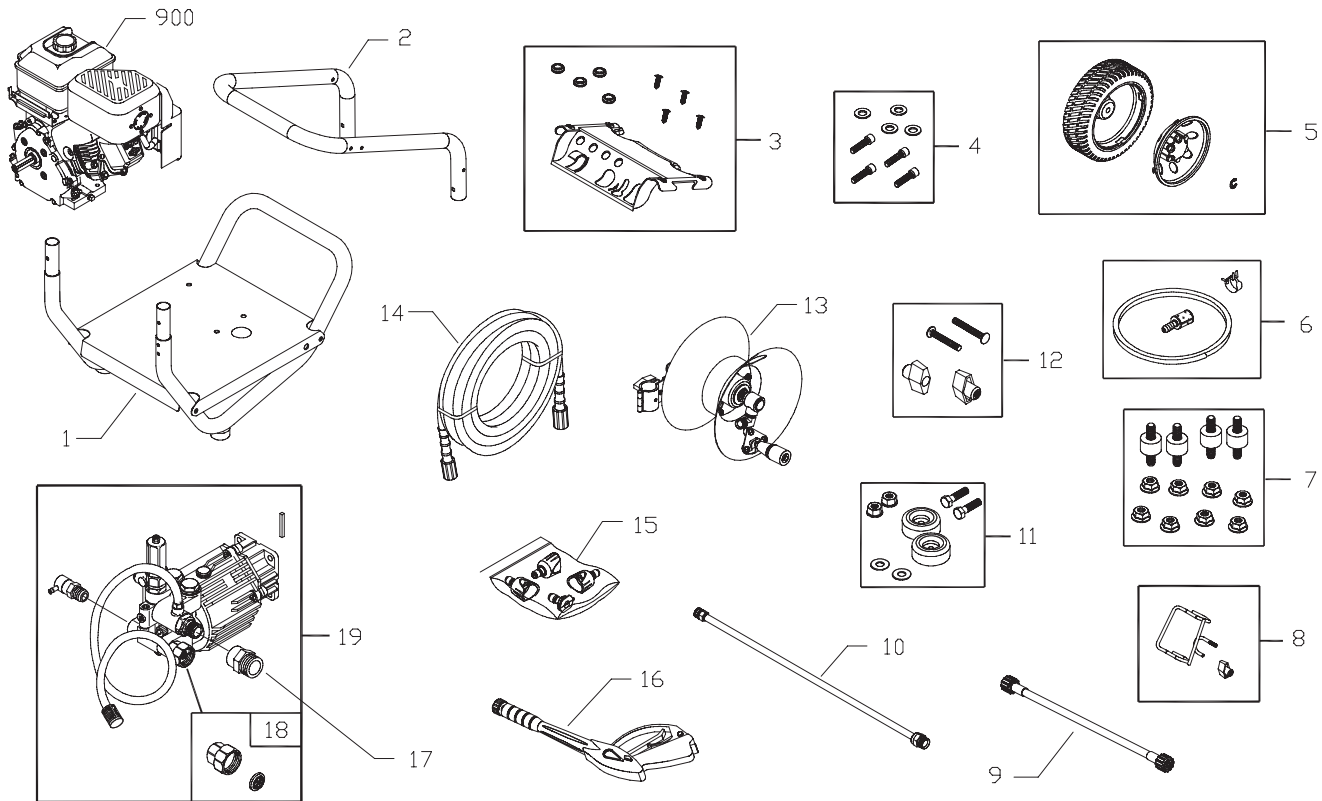

# Exploded View and Parts List — Main Unit

Item	Part #	Description	Item	Part #	Description
1	202862GS	ASSY, Base	16	199990GS	GUN
2	Y201499GS	HANDLE	17	95457GS	ADAPTER
3	202854GS	KIT, Billboard/Decals, w/Clips	18	194004GS	KIT, Inlet, Garden Hose
	195964GS	Clips, Tree	19	202005GS	ASSY, Pump
	30809GS	Grommet		194298GS	Valve, Thermal Relief
4	192131GS	KIT, Pump Mounting Hardware		23139DGS	Key
5	203083GS	KIT, Wheel	900	§	ENGINE
	200520GS	Hubcap	<b>Items Not Illustrated</b>		
	192050GS	E-Ring	206859GS		MANUAL, Operator's
6	192796GS	KIT, Chem Hose & Filter	87815GS		GOGGLES
7	192134GS	KIT, Engine Mounting Hardwire	BB3061BGS		OIL BOTTLE
8	201661GS	KIT, Gun Holder Weldment	201314GS		AXLE
9	202418GS	HOSE, Whip	695755		KNOB, Throttle
10	193814GS	EXTENSION, QC	202367GS		KIT, Decals
11	192553GS	KIT, Vibration Mount	194256GS		KIT, Tag Warning, w/Clip
12	B2203GS	KIT, Handle Fastening	<b>Optional Accessories</b>		
13	202136GS	ASSY, Hose Reel	6048		KIT, O-Ring Maintenance
	203488GS	Kit, Hardware, Hose Reel	6039		PUMP SAVER
14	202419GS	HOSE	§ - Contact Engine Manufacturer		
15	202182GS	KIT, Nozzle			
	201580RGS	Nozzle, QC, Project Pro, Yellow			
	201580XGS	Nozzle, QC, Project Pro, Orange			
	201580AAGS	Nozzle, QC, Project Pro, Red			
	198841GS	Nozzle, Plastic, Soap			

# Exploded View and Parts List — Pump

Item	Part #	Description
21	194434GS	O-RING
22	190639GS	SPACER
24	190640GS	WASHER
42	190646GS	PISTON, Guide
50	198160GS	VENT CAP, with O-Ring
63	194435GS	O-RING
70	190654GS	PUMP HEAD
71	190655GS	GRUB SCREW & WASHER
A	190657GS	KIT, CHECK VALVE
B	192914GS	KIT, CHEMICAL INJECT
C	190660GS	KIT, SEAL WATER
D	194426GS	KIT, INJECTOR

Item	Part #	Description
E	194427GS	KIT, BALL & SPRING
F	193126GS	KIT, UNLOADER
G	194425GS	KIT, SEAL OIL

### Parts Not Illustrated

190656GS	OIL BOTTLE
B2384GS	FILTER, Inlet

**NOTE:** Item letters A - G are service kits and include all parts shown within the box.