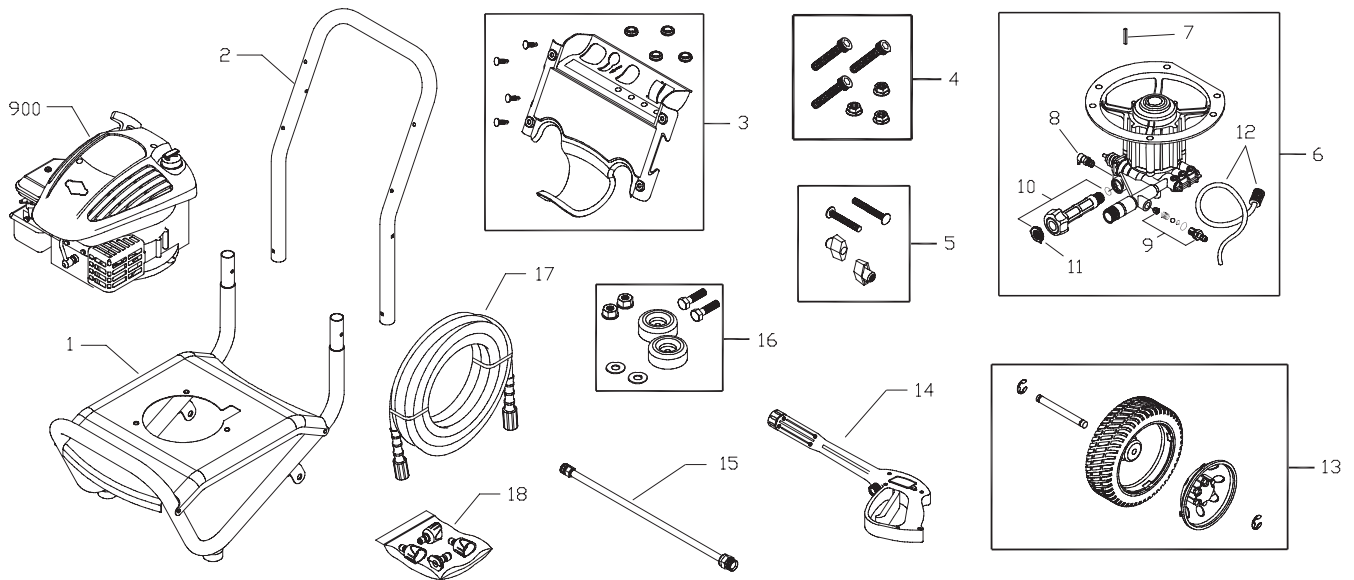

Model No. 020318 (2200 PSI (151.7 BARS) Pressure Washer) Manual No. 203766A Revision B (05/01/2008)

# Exploded View and Parts list — Main Unit

Item	Part #	Description
1	202791GS	BASE, w/Mounts
2	Y199110GS	HANDLE
3	202792GS	ASSY, Billboard w/Decals & Clips
	195964GS	Clips, Tree
	30809GS	Grommet
4	192649GS	KIT, Pump Mounting Hardware
5	B2203GS	KIT, Handle Connector
6	200200GS	ASSY, Pump
7	23139GS	Key
8	194298GS	Valve, Thermal Relief
9	200279GS	Kit, Chemical Injection
10	200278GS	Kit, Water Inlet
11	B2384GS	Filter, Inlet
12	189971GS	Kit, Chemical Hose
13	202483GS	KIT, Wheel
	203872GS	Axle
	200520GS	Hubcap
	192050GS	E-Ring
14	204627GS	GUN
15	200595GS	EXTENSION, QC
16	192310GS	KIT, Vibration Mount

Item	Part #	Description
17	202017GS	HOSE
18	202181GS	KIT, Nozzles
	198841GS	Nozzle, Soap
	201580AEGS	Nozzle, QC, Project Pro, Red
	201580XGS	Nozzle, QC, Project Pro, Orange
	201580RGS	Nozzle, QC, Project Pro, Yellow
900	§	ENGINE