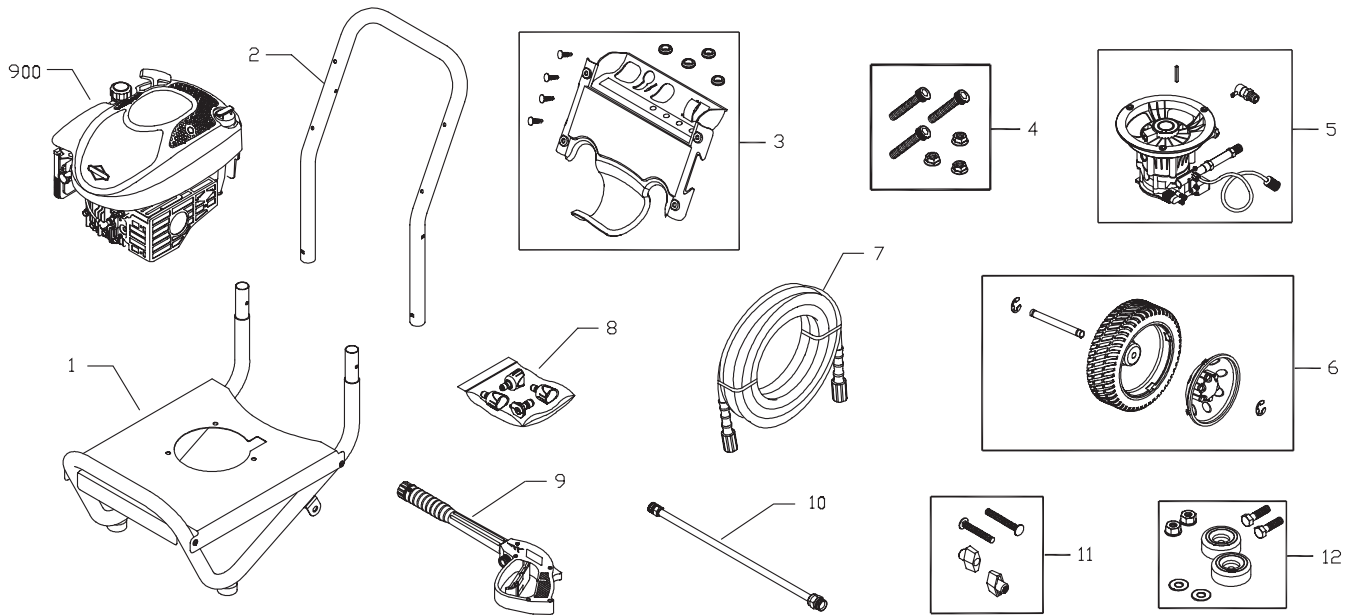

Illustrated Parts List

Questions? Help is just a moment away!

Call: **Pressure Washer Helpline**

1-800-743-4115 M-F 8-5 CT

BRIGGS & STRATTON POWER PRODUCTS GROUP, LLC
JEFFERSON, WISCONSIN, U.S.A.

Model No. 020319 (2550 PSI (155.1 BARS) Pressure Washer) Manual No. 203767A Revision A (04/30//2007)

Exploded View and Parts List — Main Unit

Item	Part #	Description
1	202791GS	ASSY, Base
2	Y199110GS	HANDLE
3	203075GS	ASSY, Billboard w/Decals & Clips
	195964GS	Clip
	30809GS	Grommet
4	192529GS	KIT, Pump Mounting Hardware
5	202605GS	ASSY, Pump
	23139GS	Key
	194298GS	Valve, Thermal Relief
6	202483GS	KIT, Wheel
	201313GS	Axle
	200520GS	CAP, Hub
	192050GS	E-Ring
7	202017GS	HOSE
8	202181GS	KIT, Nozzle
	201580RGS	Nozzle, Project Pro, Yellow
	201580XGS	Nozzle, Project Pro, Orange
	201580AEGS	Nozzle, Project Pro, Red
	198841GS	Nozzle, Plastic, Soap
9	193482GS	GUN
10	200595GS	EXTENSION, QC
11	B2203GS	KIT, Handle Connector
12	192310GS	KIT, Vibration Mount
900	§	ENGINE

Exploded View and Parts List — Pump

Item	Part #	Description
19	190571GS	CAP, Oil
28	190627GS	MANIFOLD
45	190578GS	PIN
62	190581GS	CAP, 1/8
76	194298GS	THERMAL RELIEF
A	203641GS	KIT, UNLOADER STEM
B	190632GS	KIT, WATER INLET, ALUMINIUM
C	190634GS	KIT, OUTLET, ALUMINIUM
D	203631GS	KIT, HEAD ALUMINIUM
E	193806GS	KIT, CHECK VALVES
F	190592GS	KIT, INLET CHECK
G	203640GS	KIT, CHEMICAL INJECTION
H	193807GS	KIT, SEAL SET

Item	Part #	Description
J	189971GS	KIT, CHEMICAL HOSE
K	193971GS	KIT, PIPE FITTING
L	193972GS	KIT, UNLOADER SEAT

Parts Not Illustrated
B2384GS FILTER, Inlet

Optional Accessories
186452GS FILTER, Inlet, Bag of 10