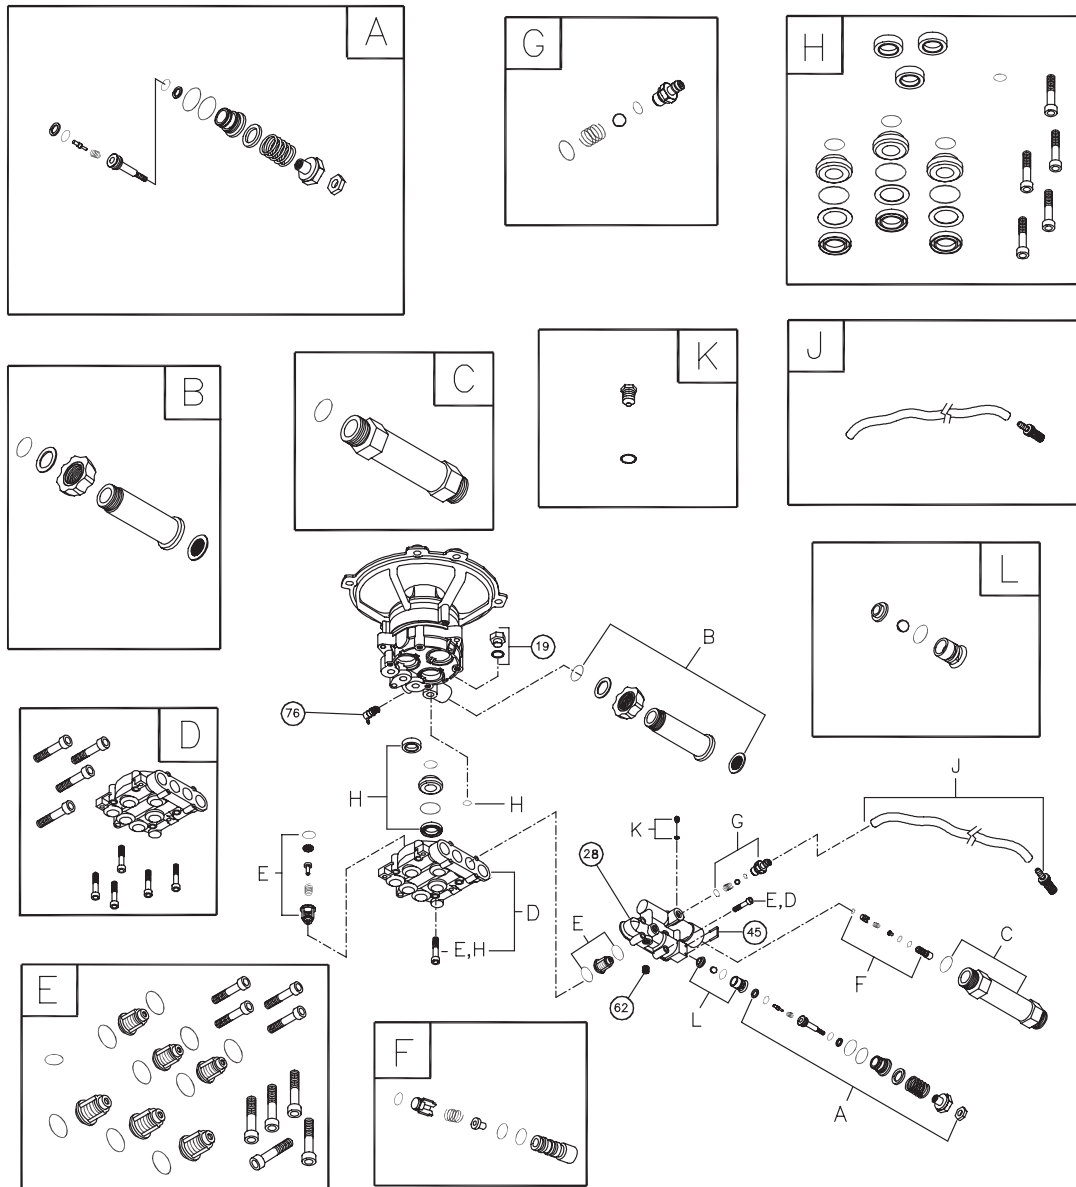

Exploded View and Parts List — Main Unit

Item	Part #	Description
1	202791GS	ASSY, Base
2	Y199110GS	HANDLE
3	203075GS	ASSY, Billboard w/Decals & Clips
	195964GS	Clip
	30809GS	Grommet
4	192529GS	KIT, Pump Mounting Hardware
5	202605GS	ASSY, Pump
	23139GS	Key
	194298GS	Valve, Thermal Relief
6	202483GS	KIT, Wheel
	201313GS	Axle
	200520GS	CAP, Hub
	192050GS	E-Ring
7	202017GS	HOSE
8	202181GS	KIT, Nozzle
	201580RGS	Nozzle, Project Pro, Yellow
	201580XGS	Nozzle, Project Pro, Orange
	201580AEGS	Nozzle, Project Pro, Red
	198841GS	Nozzle, Plastic, Soap
9	193482GS	GUN
10	200595GS	EXTENSION, QC
11	B2203GS	KIT, Handle Connector
12	192310GS	KIT, Vibration Mount
900	§	ENGINE

Items Not Illustrated:

203767GS	MANUAL, Operator's
BB3061BGS	OIL BOTTLE
87815GS	GOGGLES
275034	LABLE, Warning
793943	COVER, Static/Label Assy
202502GS	DECAL, Eng, Shroud
194256GS	KIT, Tag Warning

Optional Accessories

Exploded View and Parts List — Pump

Item	Part #	Description
19	190571GS	CAP, Oil
28	190627GS	MANIFOLD
45	190578GS	PIN
62	190581GS	CAP, 1/8
76	194298GS	THERMAL RELIEF
A	203641GS	KIT, UNLOADER STEM
B	190632GS	KIT, WATER INLET, ALUMINIUM
C	190634GS	KIT, OUTLET, ALUMINIUM
D	203631GS	KIT, HEAD ALUMINIUM
E	193806GS	KIT, CHECK VALVES
F	190592GS	KIT, INLET CHECK
G	203640GS	KIT, CHEMICAL INJECTION
H	193807GS	KIT, SEAL SET

NOTE: Item letters A - L are service kits and include all parts shown within the box.