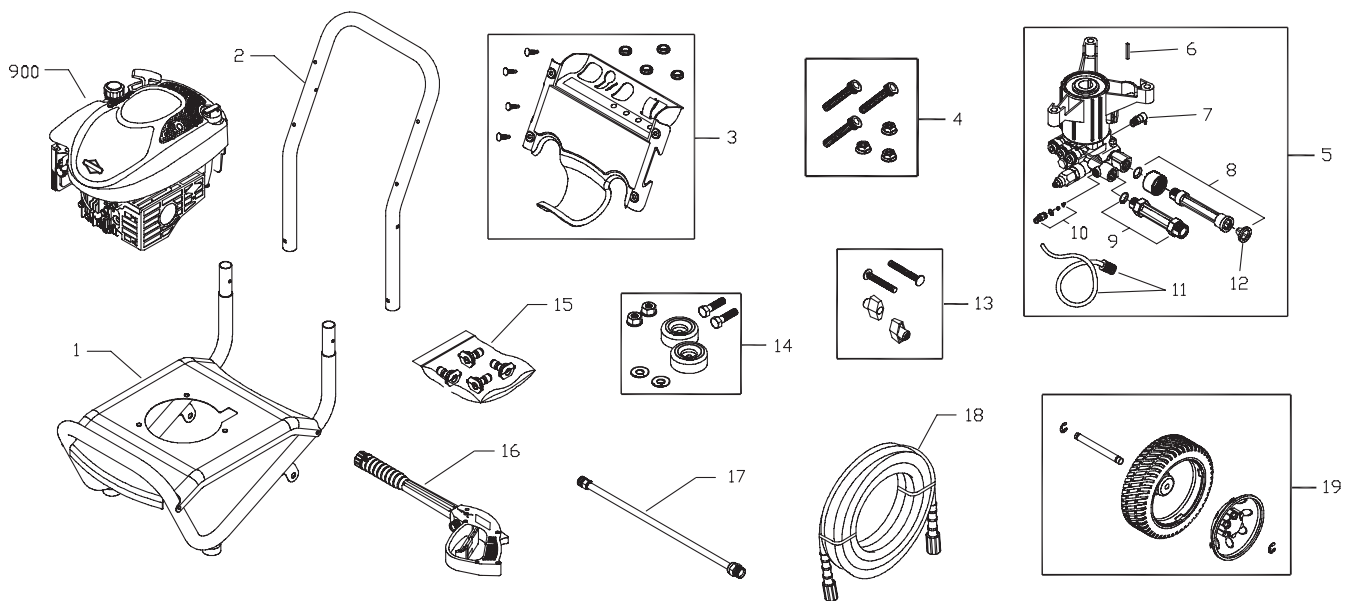

Exploded View and Parts List

Exploded View — Main Unit

Copyright © 2007 Briggs & Stratton Power Products Group, LLC. All rights reserved. No part of this material may be reproduced or transmitted in any form by any means without the express written permission of Briggs & Stratton Power Products Group, LLC.