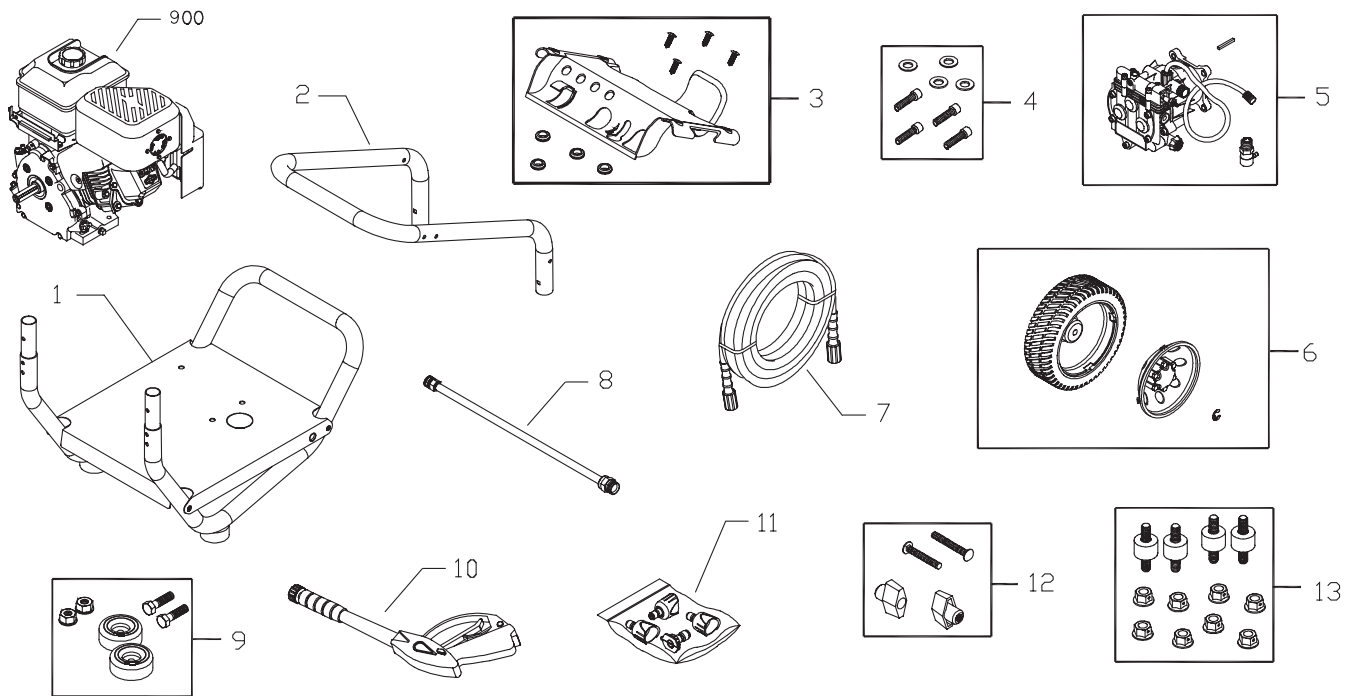

# Exploded View and Parts List — Main Unit

Item	Part #	Description
1	203081GS	ASSY, Base
2	Y201499GS	HANDLE
3	203082GS	KIT, Billboard, w/Decals & Clips
	195964GS	Clips, Tree
	30809GS	Grommet
4	192131GS	KIT, Pump Mounting Hardware
5	198347GS	ASSY, Pump
	194298GS	Valve, Thermal Relief
	23139DGS	Key
6	203083GS	KIT, Wheel
	200520GS	Hubcap
	192050GS	E-Ring
7	202017GS	HOSE
8	200595GS	EXTENSION
9	192553GS	KIT, Vibration Mount
10	199990GS	GUN
11	202182GS	KIT, Nozzle
	201580RGS	Nozzle, QC, Project Pro, Yellow
	201580XGS	Nozzle, QC, Project Pro, Orange
	201580AAGS	Nozzle, QC, Project Pro, Red
	198841GS	Nozzle, Plastic, Soap
12	B2203GS	KIT, Handle Fastening
13	192134GS	KIT, Engine Mounting Hardware
900	§	ENGINE

### Items Not Illustrated:

203768GS	MANUAL, Operator's
202494GS	DECAL, Engine
202495GS	DECAL, Cover Air Cleaner
200658GS	DECAL, Recoil
87815GS	GOGGLES
201314GS	AXLE
BB3061BGS	OIL BOTTLE
695755	KNOB, Throttle
194256GS	KIT, Hang Tag, Warning

# Exploded View and Parts List — Pump

Item	Part #	Description
19	190571GS	CAP, Oil
28	198102GS	MANIFOLD
45	190578GS	PIN
62	190581GS	CAP, 1/8
76	194298GS	THERMAL RELIEF
A	190594GS	KIT, UNLOADER
B	190670GS	KIT, WATER INLET
C	190669GS	KIT, BREATHER TUBE
D	193808GS	KIT, HEAD BRASS
E	193806GS	KIT, CHECK VALVES
F	190592GS	KIT, INLET CHECK
G	190593GS	KIT, CHEMICAL INJECTION

Item	Part #	Description
H	193807GS	KIT, SEAL SET
J	189971GS	KIT, CHEMICAL HOSE
K	193971GS	KIT, PIPE FITTING
L	193972GS	KIT, UNLOADER SEAT

**Parts Not Illustrated**

190585GS	OIL BOTTLE
B2384GS	FILTER, Inlet