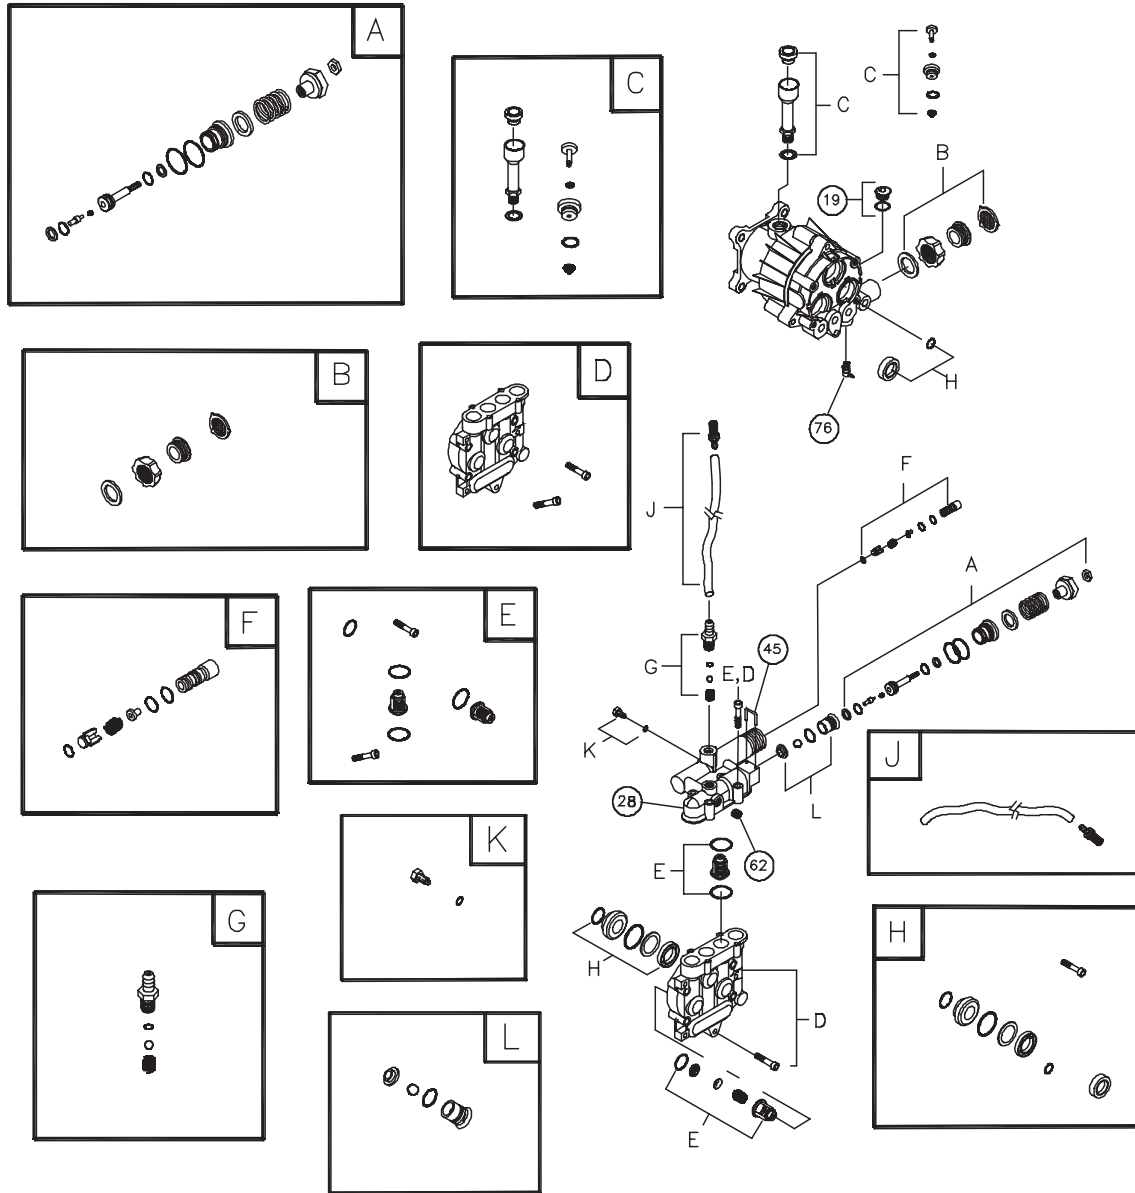

# Exploded View and Parts List — Main Unit

Item	Part #	Description
1	203081GS	ASSY, Base
2	Y201499GS	HANDLE
3	203082GS	KIT, Billboard, w/Decals & Clips
	195964GS	Clips, Tree
	30809GS	Grommet
4	192131GS	KIT, Pump Mounting Hardware
5	198347GS	ASSY, Pump
	194298GS	Valve, Thermal Relief
	23139DGS	Key
6	203083GS	KIT, Wheel
	200520GS	Hubcap
	192050GS	E-Ring
7	202017GS	HOSE
8	200595GS	EXTENSION
9	192553GS	KIT, Vibration Mount
10	199990GS	GUN
11	202182GS	KIT, Nozzle
	201580RGS	Nozzle, QC, Project Pro, Yellow
	201580XGS	Nozzle, QC, Project Pro, Orange
	201580AAGS	Nozzle, QC, Project Pro, Red
	198841GS	Nozzle, Plastic, Soap
12	B2203GS	KIT, Handle Fastening
13	192134GS	KIT, Engine Mounting Hardware
900	§	ENGINE

### Items Not Illustrated:

203768GS	MANUAL, Operator's
202494GS	DECAL, Engine
202495GS	DECAL, Cover Air Cleaner
200658GS	DECAL, Recoil
87815GS	GOGGLES
201314GS	AXLE
BB3061BGS	OIL BOTTLE
695755	KNOB, Throttle
194256GS	KIT, Hang Tag, Warning

# Exploded View and Parts List — Pump

Item	Part #	Description
19	190571GS	CAP, Oil
28	198102GS	MANIFOLD
45	190578GS	PIN
62	190581GS	CAP, 1/8
76	194298GS	THERMAL RELIEF
A	190594GS	KIT, UNLOADER
B	190670GS	KIT, WATER INLET
C	190669GS	KIT, BREATHER TUBE
D	193808GS	KIT, HEAD BRASS
E	193806GS	KIT, CHECK VALVES
F	190592GS	KIT, INLET CHECK
G	190593GS	KIT, CHEMICAL INJECTION

Item	Part #	Description
H	193807GS	KIT, SEAL SET
J	189971GS	KIT, CHEMICAL HOSE
K	193971GS	KIT, PIPE FITTING
L	193972GS	KIT, UNLOADER SEAT

**Parts Not Illustrated**

190585GS	OIL BOTTLE
B2384GS	FILTER, Inlet