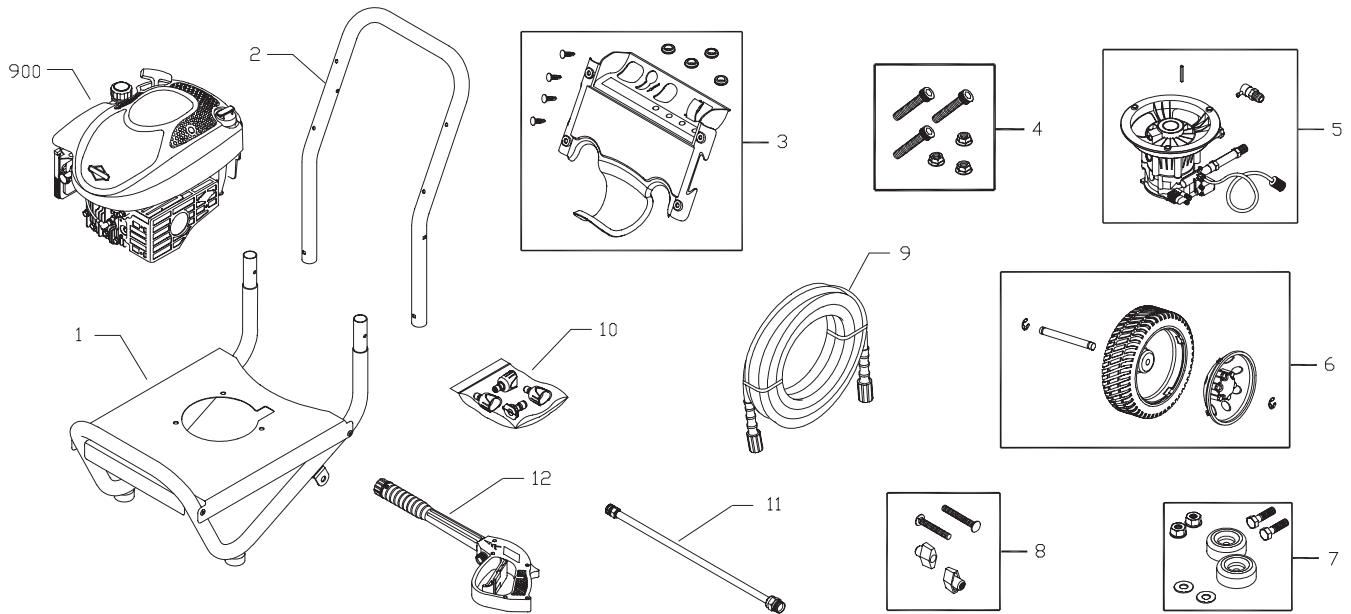

Model No. 020273 (2550 PSI (155.1 BARS) Pressure Washer) Manual No. 203767A Revision B (04/23/2007)

# Exploded View and Parts List — Main Unit

Item	Part #	Description
1	202791GS	ASSY, Base
2	Y199110GS	HANDLE
3	203075GS	ASSY, Billboard w/Decals & Clips
	195964GS	Clip
	30809GS	Grommet
4	192529GS	KIT, Pump Mounting Hardware
5	202605GS	ASSY, Pump
	23139GS	Key
	194298GS	Valve, Thermal Relief
6	202483GS	KIT, Wheel
	201313GS	Axle
	200520GS	Hubcap
	192050GS	E-Ring
7	192310GS	KIT, Vibration Mount
8	B2203GS	KIT, Handle Connector
9	202017GS	HOSE
10	202181GS	KIT, Nozzle
	201580RGS	Nozzle, Project Pro, Yellow
	201580XGS	Nozzle, Project Pro, Orange
	201580AEGS	Nozzle, Project Pro, Red
	198841GS	Nozzle, Plastic, Soap
11	200595GS	EXTENSION, QC
12	193482GS	GUN
900	§	ENGINE

# Exploded View and Parts List — Pump

Item	Part #	Description
19	190571GS	CAP, Oil
28	190627GS	MANIFOLD
45	190578GS	PIN
62	190581GS	CAP, 1/8
76	194298GS	THERMO RELIEF
A	203641GS	KIT, UNLOADER STEM
B	190632GS	KIT, WATER INLET, ALUM
C	190634GS	KIT, OUTLET, ALUMINIUM
D	203631GS	KIT, HEAD ALUMINIUM
E	193806GS	KIT, CHECK VALVES
F	190592GS	KIT, INLET CHECK
G	203640GS	KIT, CHEMICAL INJECTION
H	193807GS	KIT, SEAL SET

Item	Part #	Description
J	189971GS	KIT, CHEMICAL HOSE
K	193971GS	KIT, PIPE FITTING
L	193972GS	KIT, UNLOADER SEAT

**Parts Not Illustrated**  
 B2384GS      FILTER, Inlet

**Optional Accessories**  
 186452GS      FILTER, Inlet, Bag of 10