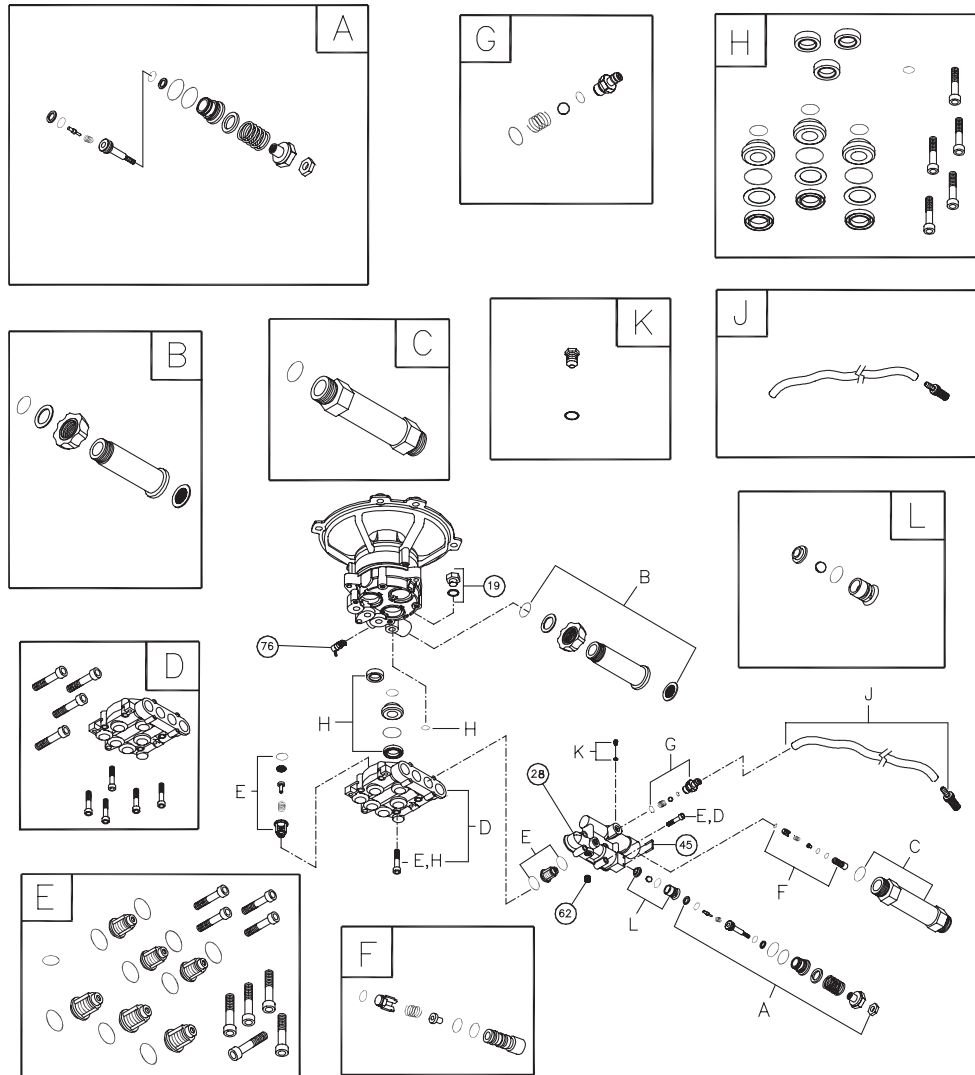

# Exploded View and Parts List — Main Unit

Item	Part #	Description
1	202791GS	ASSY, Base
2	Y199110GS	HANDLE
3	203075GS	ASSY, Billboard w/Decals & Clips
	195964GS	Clip
	30809GS	Grommet
4	192529GS	KIT, Pump Mounting Hardware
5	202605GS	ASSY, Pump
	23139GS	Key
	194298GS	Valve, Thermal Relief
6	202483GS	KIT, Wheel
	201313GS	Axle
	200520GS	Hubcap
	192050GS	E-Ring
7	192310GS	KIT, Vibration Mount
8	B2203GS	KIT, Handle Connector
9	202017GS	HOSE
10	202181GS	KIT, Nozzle
	201580RGS	Nozzle, Project Pro, Yellow
	201580XGS	Nozzle, Project Pro, Orange
	201580AEGS	Nozzle, Project Pro, Red
	198841GS	Nozzle, Plastic, Soap
11	200595GS	EXTENSION, QC
12	193482GS	GUN
900	§	ENGINE

## Items Not Illustrated:

203767GS	MANUAL, Operator's
BB3061BGS	OIL BOTTLE
87815GS	GOGGLES
275034	LABLE, Warning
793943	COVER, Static/Label Assy
202502GS	DECAL, Eng, Shroud
194256GS	KIT, Tag Warning

# Exploded View and Parts List — Pump

Item	Part #	Description
19	190571GS	CAP, Oil
28	190627GS	MANIFOLD
45	190578GS	PIN
62	190581GS	CAP, 1/8
76	194298GS	THERMO RELIEF
A	203641GS	KIT, UNLOADER STEM
B	190632GS	KIT, WATER INLET, ALUM
C	190634GS	KIT, OUTLET, ALUMINIUM
D	203631GS	KIT, HEAD ALUMINIUM
E	193806GS	KIT, CHECK VALVES
F	190592GS	KIT, INLET CHECK
G	203640GS	KIT, CHEMICAL INJECTION
H	193807GS	KIT, SEAL SET