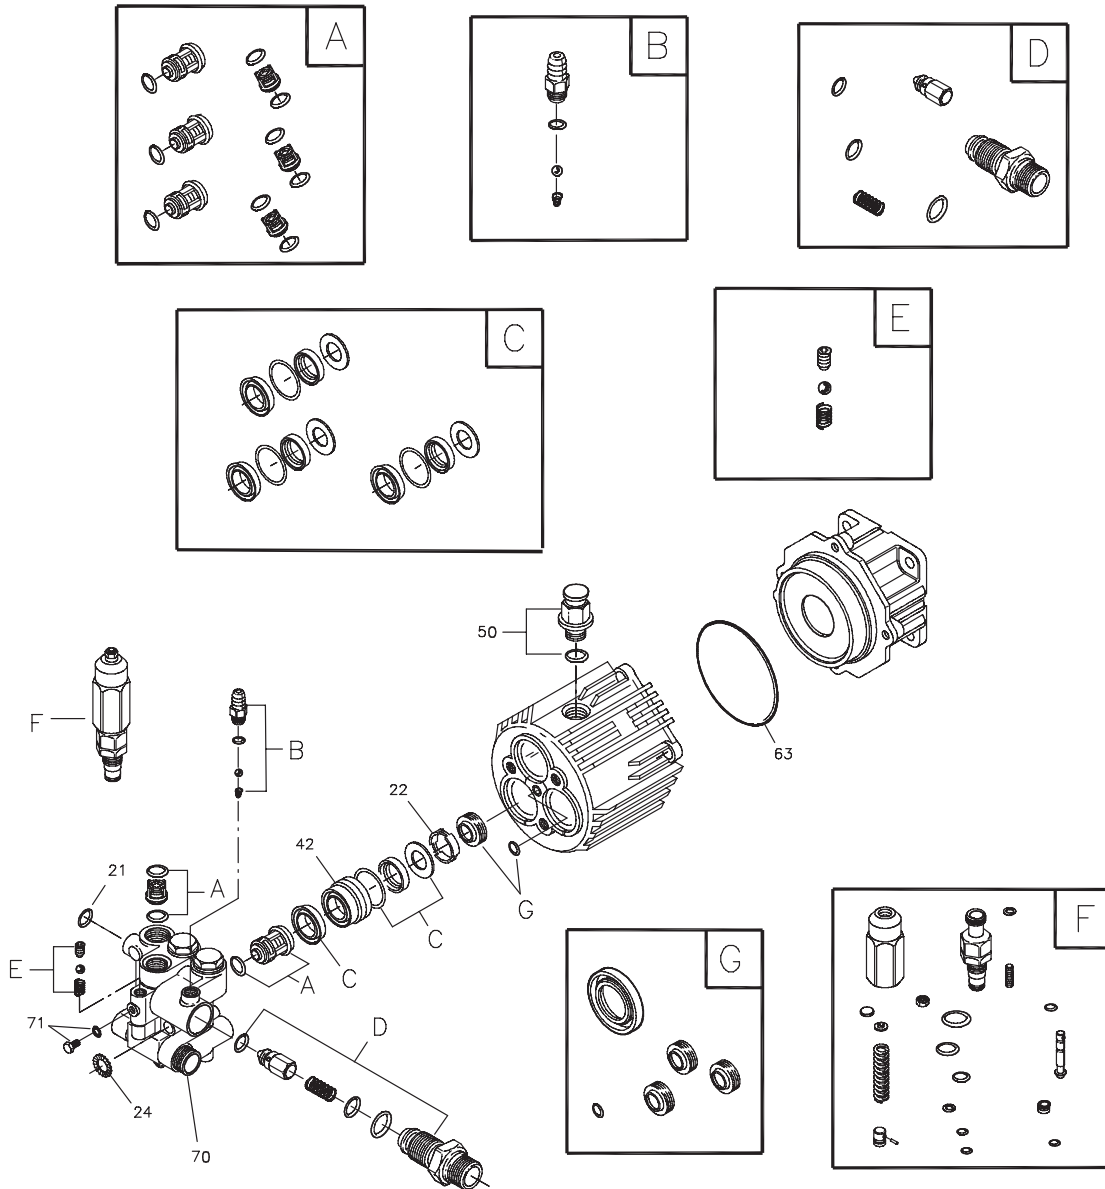

# Exploded View and Parts List — Main Unit

Item	Part #	Description
1	203081GS	BASE, w/Mounts
2	Y201499GS	HANDLE
3	203082GS	KIT, Billboard/Decals, w/Clips
	195964GS	Clips, Tree
	30809GS	Grommet
4	203083GS	KIT, Wheel
	200520GS	Hubcap
	192050GS	E-Ring
5	192131GS	KIT, Pump Mounting Hardware
6	202182GS	KIT, Nozzle
	201580RGS	Nozzle, QC, Project Pro, Yellow
	201580XGS	Nozzle, QC, Project Pro, Orange
	201580AAGS	Nozzle, QC, Project Pro, Red
	198841GS	Nozzle, Plastic, Soap
7	95457GS	ADAPTER
8	194004GS	KIT, Inlet, Grdn Hose
9	202005GS	ASSY, Pump
	194298GS	Valve, Thermal Relief
	23139DGS	Key
10	202634GS	HOSE
11	192553GS	KIT, Vibration Mount
12	200595GS	EXTENSION, QC

Item	Part #	Description
13	199990GS	GUN
14	B2203GS	KIT, Handle Fastening
15	192134GS	KIT, Engine Mounting Hardware
900	§	ENGINE

### Items Not Illustrated:

203768GS	MANUAL, Operator's
87815GS	GOGGLES
BB3061BGS	OIL BOTTLE
201314GS	AXLE
695755	KNOB, Throttle
202494GS	DECAL, Engine
202495GS	DECAL, Air Cleaner
200658GS	DECAL, Recoil
194256GS	KIT, Tag Warning, w/Clip

# Exploded View and Parts List — Pump

Item	Part #	Description
21	194434GS	O-RING
22	190639GS	SPACER
24	190640GS	WASHER
42	190646GS	PISTON, Guide
50	198160GS	VENT CAP, with O-Ring
63	194435GS	O-RING
70	190654GS	PUMP HEAD
71	190655GS	GRUB SCREW & WASHER
A	190657GS	KIT, CHECK VALVE
B	192914GS	KIT, CHEMICAL INJECT
C	190660GS	KIT, SEAL WATER
D	194426GS	KIT, INJECTOR