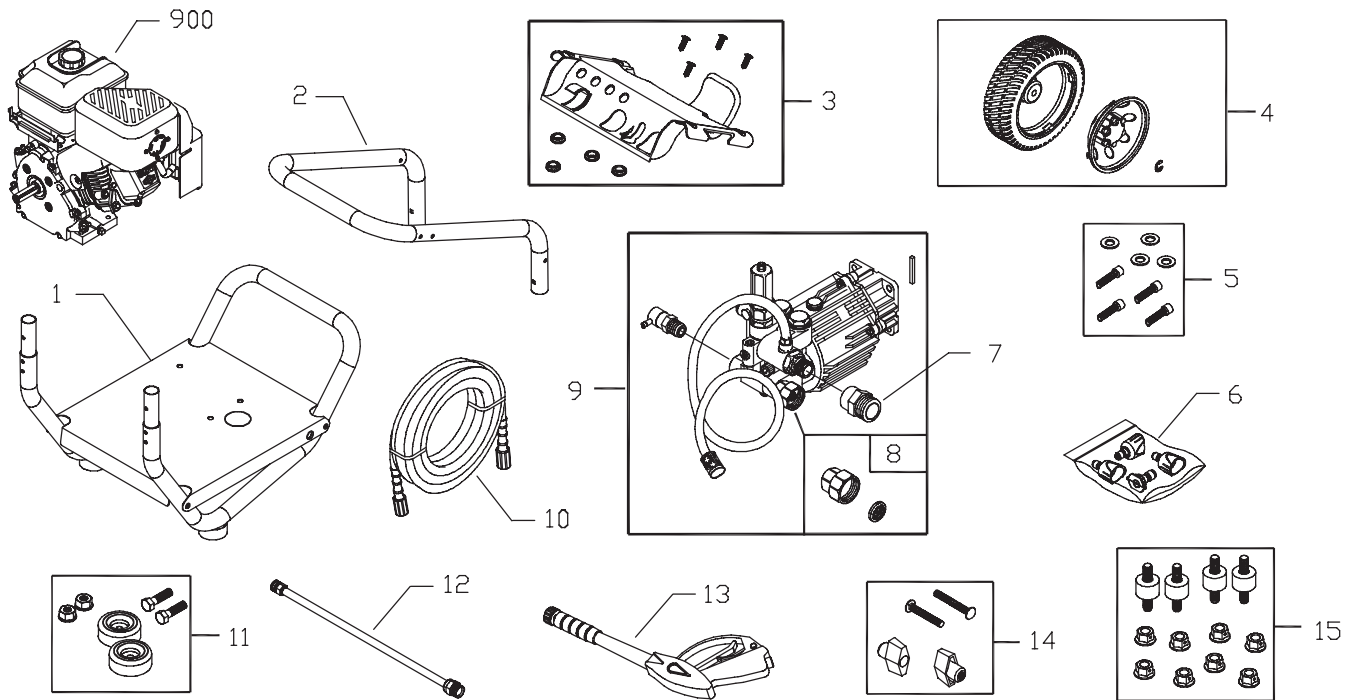

# Exploded View and Parts List — Main Unit

Item	Part #	Description
1	203081GS	BASE, w/Mounts
2	Y201499GS	HANDLE
3	203082GS	KIT, Billboard/Decals, w/Clips
	195964GS	Clips, Tree
	30809GS	Grommet
4	203083GS	KIT, Wheel
	200520GS	Hubcap
	192050GS	E-Ring
5	192131GS	KIT, Pump Mounting Hardware
6	202182GS	KIT, Nozzle
	201580RGS	Nozzle, QC, Project Pro, Yellow
	201580XGS	Nozzle, QC, Project Pro, Orange
	201580AAGS	Nozzle, QC, Project Pro, Red
	198841GS	Nozzle, Plastic, Soap
7	95457GS	ADAPTER
8	194004GS	KIT, Inlet, Grdn Hose
9	202005GS	ASSY, Pump
	194298GS	Valve, Thermal Relief
	23139DGS	Key
10	202634GS	HOSE
11	192553GS	KIT, Vibration Mount
12	200595GS	EXTENSION, QC

Item	Part #	Description
13	199990GS	GUN
14	B2203GS	KIT, Handle Fastening
15	192134GS	KIT, Engine Mounting Hardware
900	§	ENGINE

# Exploded View and Parts List — Pump

Item	Part #	Description
21	194434GS	O-RING
22	190639GS	SPACER
24	190640GS	WASHER
42	190646GS	PISTON, Guide
50	198160GS	VENT CAP, with O-Ring
63	194435GS	O-RING
70	190654GS	PUMP HEAD
71	190655GS	GRUB SCREW & WASHER
A	190657GS	KIT, CHECK VALVE
B	192914GS	KIT, CHEMICAL INJECT
C	190660GS	KIT, SEAL WATER
D	194426GS	KIT, INJECTOR

Item	Part #	Description
E	194427GS	KIT, BALL & SPRING
F	193126GS	KIT, UNLOADER
G	194425GS	KIT, SEAL OIL

**Parts Not Illustrated**

190585GS	OIL BOTTLE
B2384GS	FILTER, Inlet

**NOTE:** Item letters A - G are service kits and include all parts shown within the box.