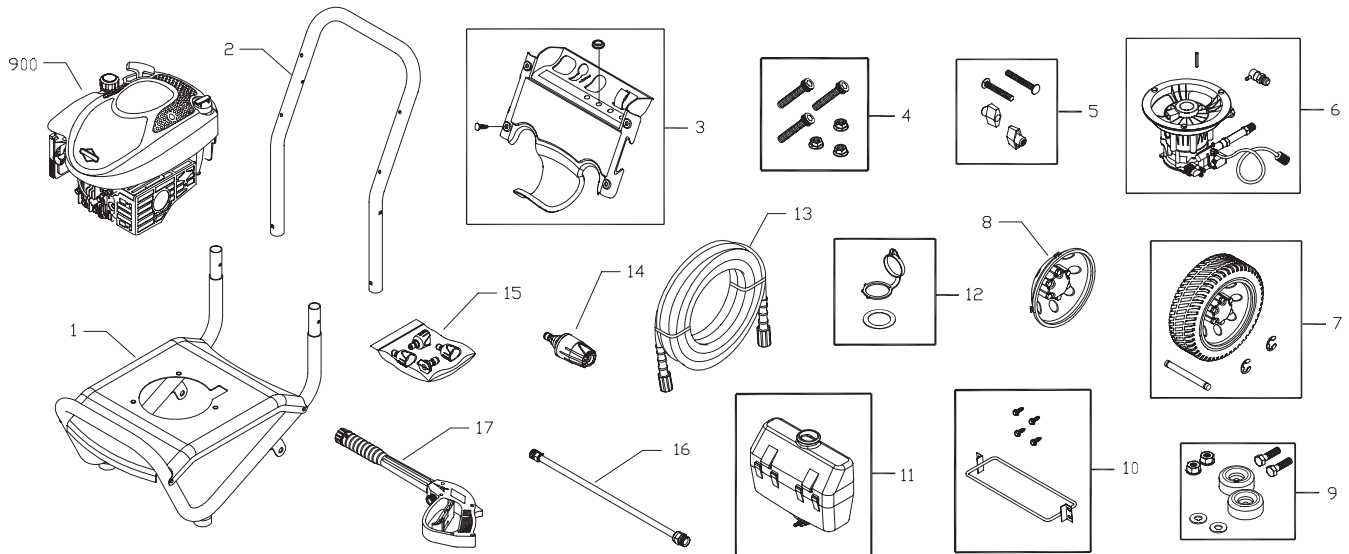

Model No. 020306 (2550 PSI (175.8 BARS) Pressure Washer) Manual No. 202223A Revision - (01/16/2007)

# Exploded View and Parts List — Main Unit

Item	Part #	Description
1	202481GS	ASSY, Base
2	J199110GS	HANDLE
3	202762GS	ASSY, Billboard w/Clips
	195964GS	Clip
	30809GS	Grommet
4	192529GS	KIT, Pump Mounting Hardware
5	B2203GS	KIT, Handle Connector
6	199735GS	ASSY, Pump
	23139GS	Key
	194298GS	Valve, Thermal Relief
7	202483GS	KIT, Wheel
	201313GS	Axle
	192050GS	E-Ring
8	200520GS	CAP, Hub
9	192310GS	KIT, Vibration Mount
10	195856GS	KIT, Wireform
11	199229GS	ASSY, Tank, Chem
	192980GS	Kit, Valve
12	202763GS	KIT, Cap, Chem Container
13	202017GS	HOSE
14	198730GS	ASSY, Turbo Max
15	202181GS	KIT, Nozzle
	201580RGS	Nozzle, Project Pro, Yellow
	201580XGS	Nozzle, Project Pro, Orange
	201580AEGS	Nozzle, Project Pro, Red
	198841GS	Nozzle, Plastic, Soap

Item	Part #	Description
16	190779GS	ASSY, Extension
17	193482GS	GUN
900	§	ENGINE
<b>Items Not Illustrated:</b>		
	202223GS	MANUAL, Operator's
	BB3061BGS	OIL BOTTLE
	87815GS	GOGGLES
	A1040NGS	HOSE, Chemical
	275034	LABEL, Warning
	793943	COVER, Static/Label Assy
	200672GS	DECAL, Caution, Hearing
	202215GS	DECAL, Eng, Shroud
	195015GS	KIT, Tag Warning, English/French

# Exploded View and Parts List — Pump

Item	Part #	Description
	19	190571GS CAP, Oil
	28	190627GS MANIFOLD
	45	190578GS PIN
	62	190581GS CAP, 1/8
	76	194298GS THERMAL RELIEF
	A	190594GS KIT, UNLOADER STEM
	B	190632GS KIT, WATER INLET, ALUM
	C	190634GS KIT, OUTLET, ALUMINIUM
	D	199708GS KIT, HEAD ALUMINIUM
	E	193806GS KIT, CHECK VALVES
	F	190592GS KIT, INLET CHECK
	G	190593GS KIT, CHEMICAL INJECTION
	H	193807GS KIT, SEAL SET
	J	189971GS KIT, CHEMICAL HOSE
	K	193971GS KIT, PIPE FITTING
	L	193972GS KIT, UNLOADER SEAT