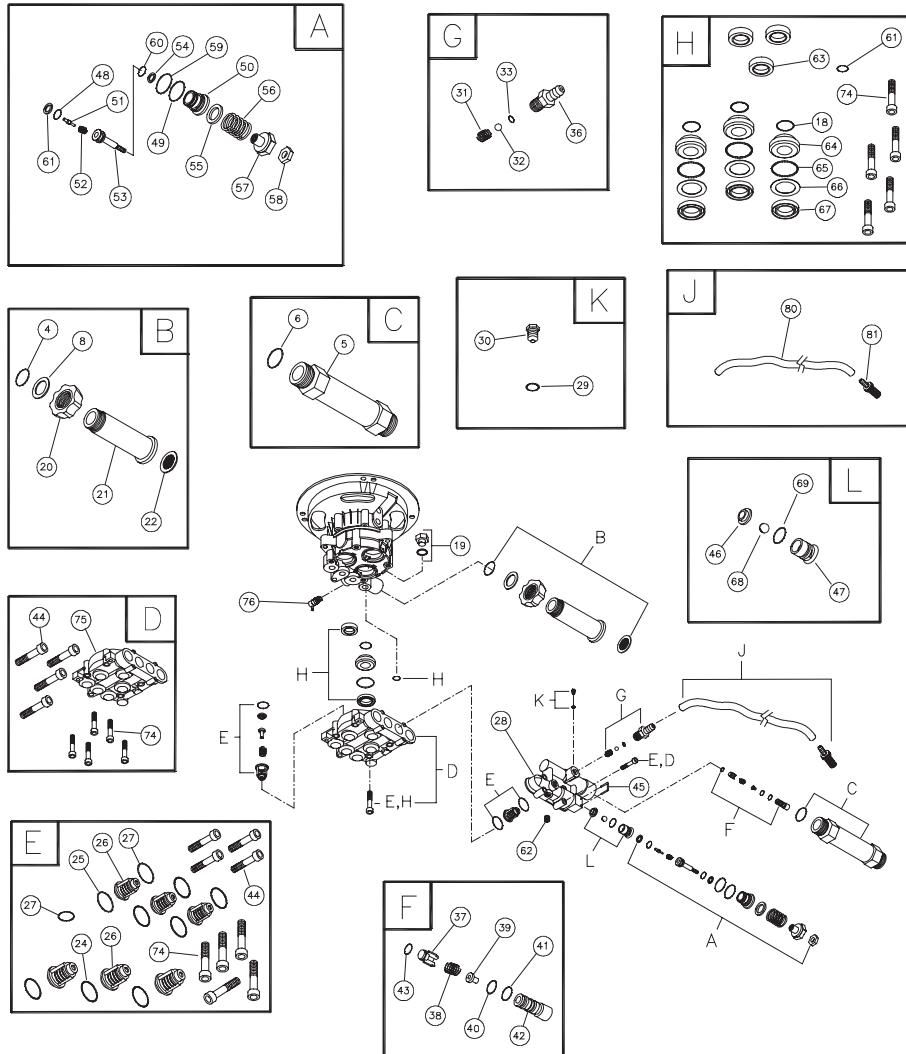

# Exploded View and Parts List — Main Unit

Item	Part #	Description
1	202481GS	ASSY, Base
2	J199110GS	HANDLE
3	202762GS	ASSY, Billboard w/Clips
	195964GS	Clip
	30809GS	Grommet
4	192529GS	KIT, Pump Mounting Hardware
5	B2203GS	KIT, Handle Connector
6	199735GS	ASSY, Pump
	23139GS	Key
	194298GS	Valve, Thermal Relief
7	202483GS	KIT, Wheel
	201313GS	Axle
	192050GS	E-Ring
8	200520GS	CAP, Hub
9	192310GS	KIT, Vibration Mount
10	195856GS	KIT, Wireform
11	199229GS	ASSY, Tank, Chem
	192980GS	Kit, Valve
12	202763GS	KIT, Cap, Chem Container
13	202017GS	HOSE
14	198730GS	ASSY, Turbo Max
15	202181GS	KIT, Nozzle
	201580RGS	Nozzle, Project Pro, Yellow
	201580XGS	Nozzle, Project Pro, Orange
	201580AEGS	Nozzle, Project Pro, Red
	198841GS	Nozzle, Plastic, Soap

Item	Part #	Description
16	190779GS	ASSY, Extension
17	193482GS	GUN
900	§	ENGINE
<b>Items Not Illustrated:</b>		
	202223GS	MANUAL, Operator's
	BB3061BGS	OIL BOTTLE
	87815GS	GOGGLES
	A1040NGS	HOSE, Chemical
	275034	LABEL, Warning
	793943	COVER, Static/Label Assy
	200672GS	DECAL, Caution, Hearing
	202215GS	DECAL, Eng, Shroud
	195015GS	KIT, Tag Warning, English/French

# Exploded View and Parts List — Pump

Item	Part #	Description
	19	190571GS CAP, Oil
	28	190627GS MANIFOLD
	45	190578GS PIN
	62	190581GS CAP, 1/8
	76	194298GS THERMAL RELIEF
	A	190594GS KIT, UNLOADER STEM
	B	190632GS KIT, WATER INLET, ALUM
	C	190634GS KIT, OUTLET, ALUMINIUM
	D	199708GS KIT, HEAD ALUMINIUM
	E	193806GS KIT, CHECK VALVES
	F	190592GS KIT, INLET CHECK
	G	190593GS KIT, CHEMICAL INJECTION
	H	193807GS KIT, SEAL SET
	J	189971GS KIT, CHEMICAL HOSE
	K	193971GS KIT, PIPE FITTING
	L	193972GS KIT, UNLOADER SEAT

**Parts Not Illustrated**  
 B2384GS FILTER, Inlet

**Optional Accessories**  
 186452GS FILTER, Inlet, Bag of 10

**NOTE:** Item letters A - L are service kits and include all parts shown within the box.