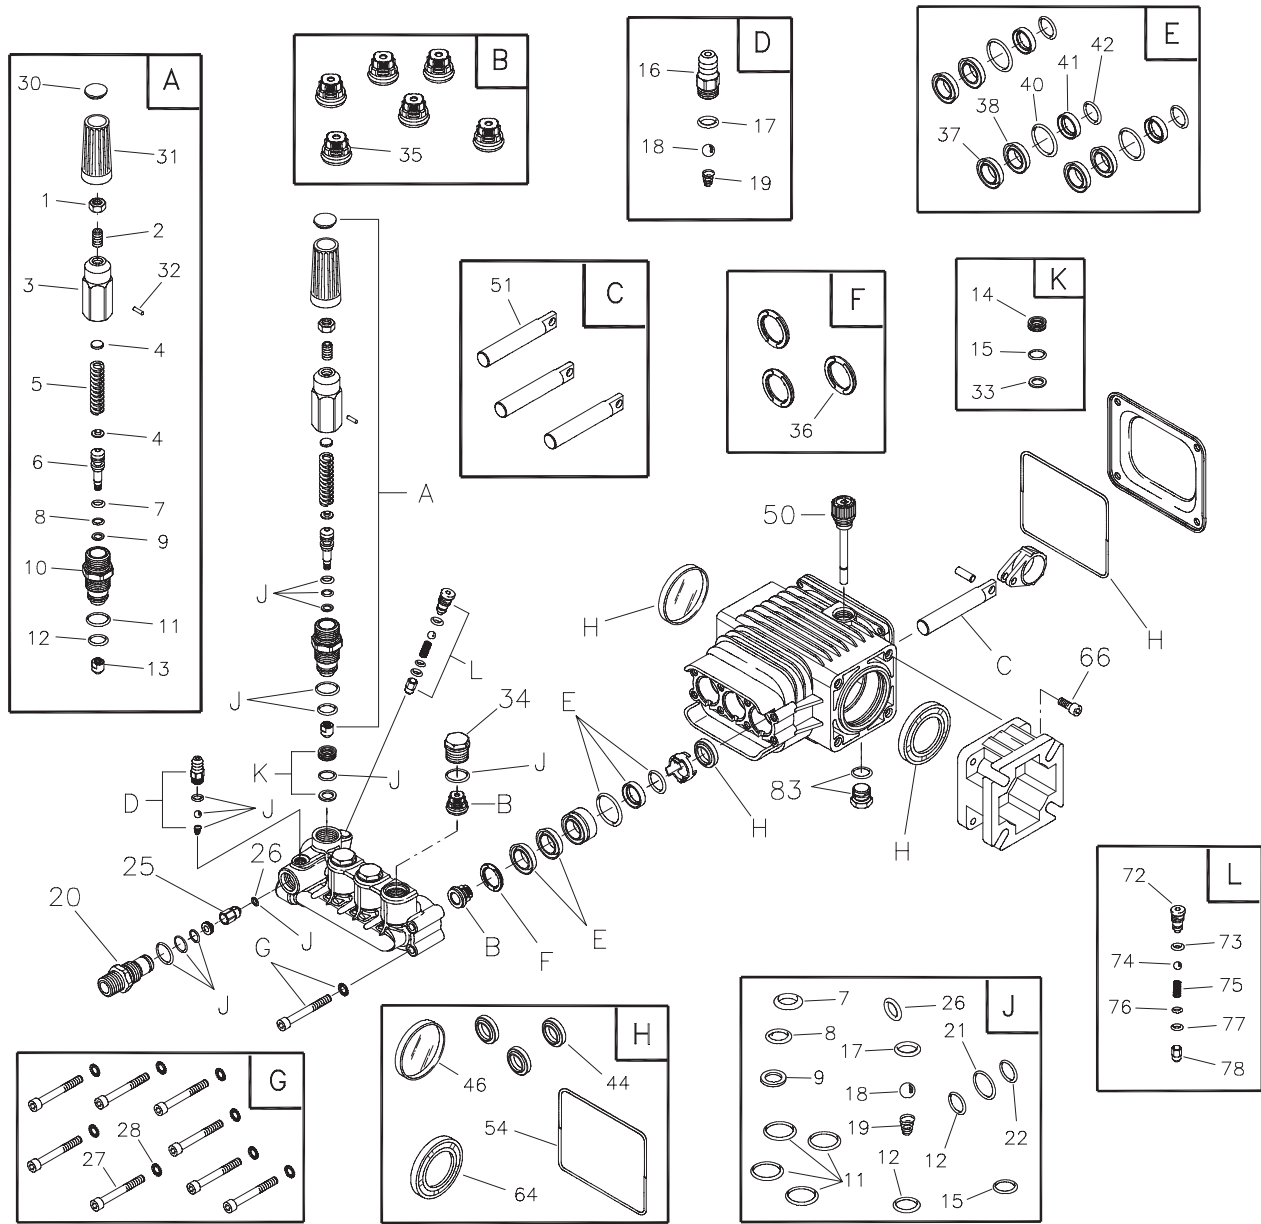

Model No. 020325 (3200 PSI (220.6 BARS) Pressure Washer) Manual No. 203293A Revision C (08/05/2008)

Exploded View and Parts list — Main Unit

Item	Part #	Description	Item	Part #	Description
1	M204417GS	BASE, w/Mounts	14	203040GS	KIT, Handle Fastening
2	M201453GS	HANDLE	15	192310GS	KIT, Vibration Fastening
3	203301GS	HOSE	900	§	ENGINE
4	205380GS	KIT, Spray Tips	Items Not Illustrated:		
	195983NGS	Nozzle, QC, Red	203293GS		MANUAL, Operator's
	195983PGS	Nozzle, QC, Yellow	191267SGS		AXLE
	195983QGS	Nozzle, QC, Green	30809GS		GROMMET
	195983RGS	Nozzle, QC, White	BB3061BGS		OIL BOTTLE
	195846ZZGS	Nozzle, QC, Black	87815GS		GOGGLES
5	192134GS	KIT, Engine Mounting Hardware	695755		KNOB, Throttle
6	202771GS	KIT, Pump Mounting Hardware	203319GS		DECAL, Unit
7	202388GS	KIT, Wheel	204060GS		DECAL, Air Cleaner
	191265GS	E-Ring	200658GS		DECAL, Recoil
8	192796GS	KIT, Chemical Hose/Filter	194256GS		KIT, Tag Warning, w/Clip
9	20277 2GS	ASSY, Pump	Optional Accessories		
	194298GS	Thermal Relief	6048		KIT, O-Ring Maintenance
	23139DGS	Key	6039		PUMP SAVER
10	95458GS	FITTING, Quick Connect			
11	199310GS	KIT, Garden Hose Inlet			
12	199956GS	GUN			
13	200595GS	WAND, QC			

Exploded View and Parts List — Pump

Item	Part #	Description
20	198851GS	INJTR, Detergent, 3/8 NPT
25	204860GS	JET
26	204859GS	O-RING
34	198850GS	PLUG
50	198849GS	CAP, Oil Dipstick
66	198297GS	SCREW, M8 x 20
83	203034GS	KIT, Drain Plug
A	198736GS	KIT, Unloader
B	198843GS	KIT, Valves
C	198844GS	KIT, Piston
D	192914GS	KIT, Hose Tail
E	198845GS	KIT, Water Seals
F	198848GS	KIT, Support Ring
G	198852GS	KIT, Pump Head Hardware

Item	Part #	Description
H	198846GS	KIT, Oil Seals
J	198847GS	KIT, O-Rings
K	202902GS	KIT, Seat
L	202800GS	KIT, Ez Start

Parts Not Illustrated
 B2384GS FILTER Inlet

Optional Accessories
 6039 PUMP SAVER
 6033 OIL BOTTLE, Pump