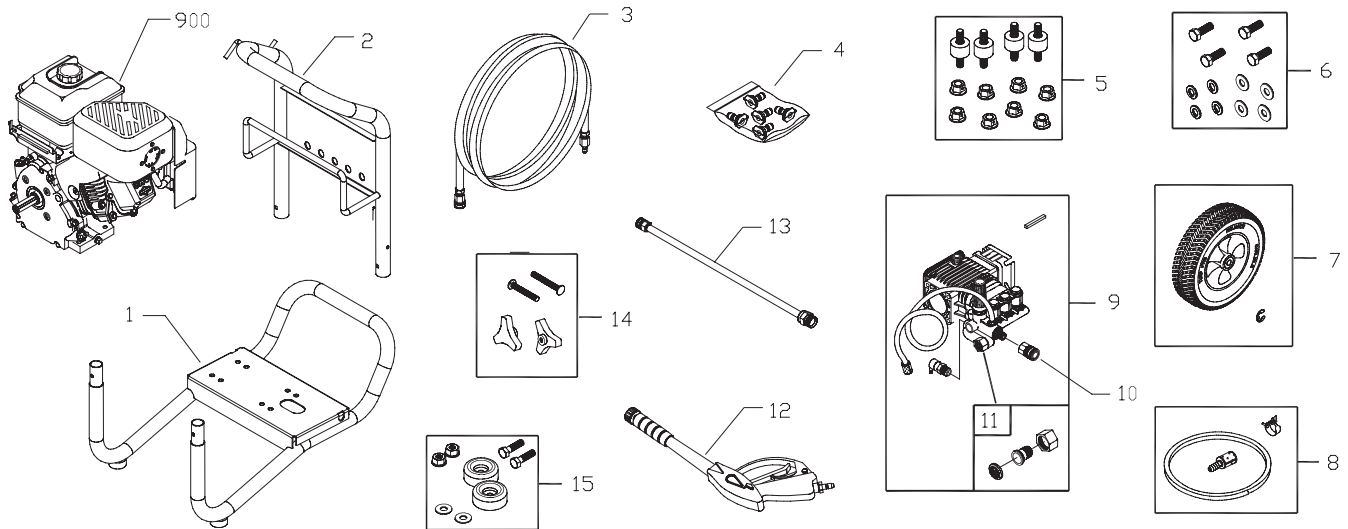

Model No. 020325 (3200 PSI (220.6 BARS) Pressure Washer) Manual No. 203293A Revision C (08/05/2008)

Exploded View and Parts list — Main Unit

Item	Part #	Description	Item	Part #	Description
1	M204417GS	BASE, w/Mounts	14	203040GS	KIT, Handle Fastening
2	M201453GS	HANDLE	15	192310GS	KIT, Vibration Fastening
3	203301GS	HOSE	900	§	ENGINE
4	205380GS	KIT, Spray Tips	Items Not Illustrated:		
	195983NGS	Nozzle, QC, Red	203293GS		MANUAL, Operator's
	195983PGS	Nozzle, QC, Yellow	191267SGS		AXLE
	195983QGS	Nozzle, QC, Green	30809GS		GROMMET
	195983RGS	Nozzle, QC, White	BB3061BGS		OIL BOTTLE
	195846ZZGS	Nozzle, QC, Black	87815GS		GOGGLES
5	192134GS	KIT, Engine Mounting Hardware	695755		KNOB, Throttle
6	202771GS	KIT, Pump Mounting Hardware	203319GS		DECAL, Unit
7	202388GS	KIT, Wheel	204060GS		DECAL, Air Cleaner
	191265GS	E-Ring	200658GS		DECAL, Recoil
8	192796GS	KIT, Chemical Hose/Filter	194256GS		KIT, Tag Warning, w/Clip
9	20277 2GS	ASSY, Pump	Optional Accessories		
	194298GS	Thermal Relief	6048		KIT, O-Ring Maintenance
	23139DGS	Key	6039		PUMP SAVER
10	95458GS	FITTING, Quick Connect			
11	199310GS	KIT, Garden Hose Inlet			
12	199956GS	GUN			
13	200595GS	WAND, QC			

Exploded View and Parts List — Pump

Item	Part #	Description
20	198851GS	INJTR, Detergent, 3/8 NPT
25	204860GS	JET
26	204859GS	O-RING
34	198850GS	PLUG
50	198849GS	CAP, Oil Dipstick
66	198297GS	SCREW, M8 x 20
83	203034GS	KIT, Drain Plug
A	198736GS	KIT, Unloader
B	198843GS	KIT, Valves
C	198844GS	KIT, Piston
D	192914GS	KIT, Hose Tail
E	198845GS	KIT, Water Seals
F	198848GS	KIT, Support Ring
G	198852GS	KIT, Pump Head Hardware

Item	Part #	Description
H	198846GS	KIT, Oil Seals
J	198847GS	KIT, O-Rings
K	202902GS	KIT, Seat
L	202800GS	KIT, Ez Start

Parts Not Illustrated
 B2384GS FILTER Inlet

Optional Accessories
 6039 PUMP SAVER
 6033 OIL BOTTLE, Pump

NOTE: Item letters A - L are service kits and include all parts shown within the box.