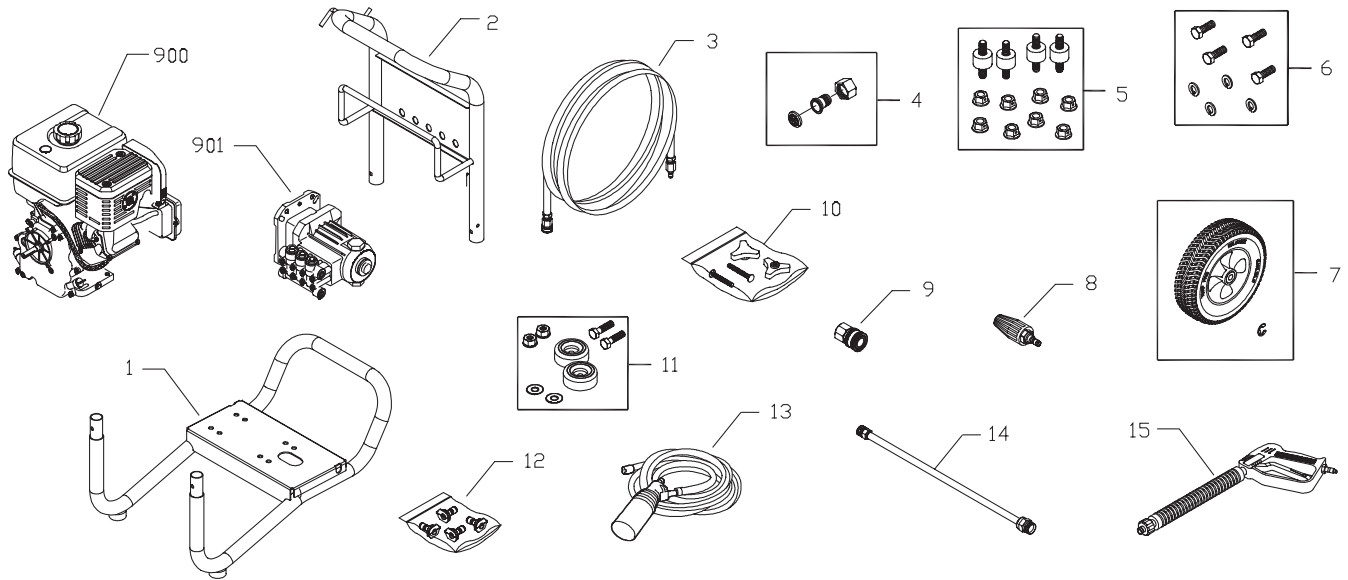

PROSERIES

Illustrated Parts List

**Pressure Washer / Lavadora de Presión
Model / Modelo 020329**

Questions? Help is just a moment away!

Call: **Pressure Washer Helpline**

1-800-743-4115 M-F 8-5 CT

**BRIGGS & STRATTON POWER PRODUCTS GROUP, LLC
JEFFERSON, WISCONSIN, U.S.A.**

Manual No. 203628A Revision - (08/22/2007)

Exploded Views and Parts List

EXPLODED VIEW AND PARTS LIST — MAIN UNIT

Item	Part #	Description	Parts Not Illustrated	
1	204874GS	ASSY, Base w/Mounts	203628GS	MANUAL, Operator's, English
2	203620GS	HANDLE	191267GS	AXLE
3	202016GS	HOSE	30809GS	GROMMET
4	199310GS	KIT, Connector, Hose, Garden	BB3061BGS	OIL BOTTLE
	B2384GS	Filter, Garden Hose	87815GS	GOGGLES
5	195294GS	KIT, Engine Mounting Hardware	63281GS	KEY, Square
6	192132GS	KIT, Pump Mounting Hardware	204323GS	FITTING, Tee, 3/8 NPT
7	204876GS	KIT, Wheel	204325GS	FITTING, Nipple, 3/8 NPT
	204284GS	E-Ring	203700GS	VALVE, Easy Start
8	195891EGS	NOZZLE, Turbo	204321GS	FITTING, Elbow, 3/8 NPT
9	95458GS	FITTING, Quick Connect	791745	KIT, Fuel Line w/Clamps (cut to fit)
10	204288GS	KIT, Handle Fastening	194256GS	KIT, Hang, Warning
11	192310GS	KIT, Vibration Mount	204875GS	KIT, Decals, Srv
12	204170GS	KIT, Nozzle, QC		
	195846EGS	Nozzle, QC, Red	Optional Accessories	
	195846FGS	Nozzle, QC, Yellow	6048	KIT, O-Ring
	195846GGS	Nozzle, QC, Green	6039	PUMP SAVER
	195846HGS	Nozzle, QC, White		
13	203706GS	DISPENSER, Soap	§ - Contact Engine Manufacturer	
14	193814GS	ASSY, Wand, QC	* - Contact Pump Manufacturer	
15	B1436BGS	GUN		
900	§	ENGINE		
901	*	PUMP		