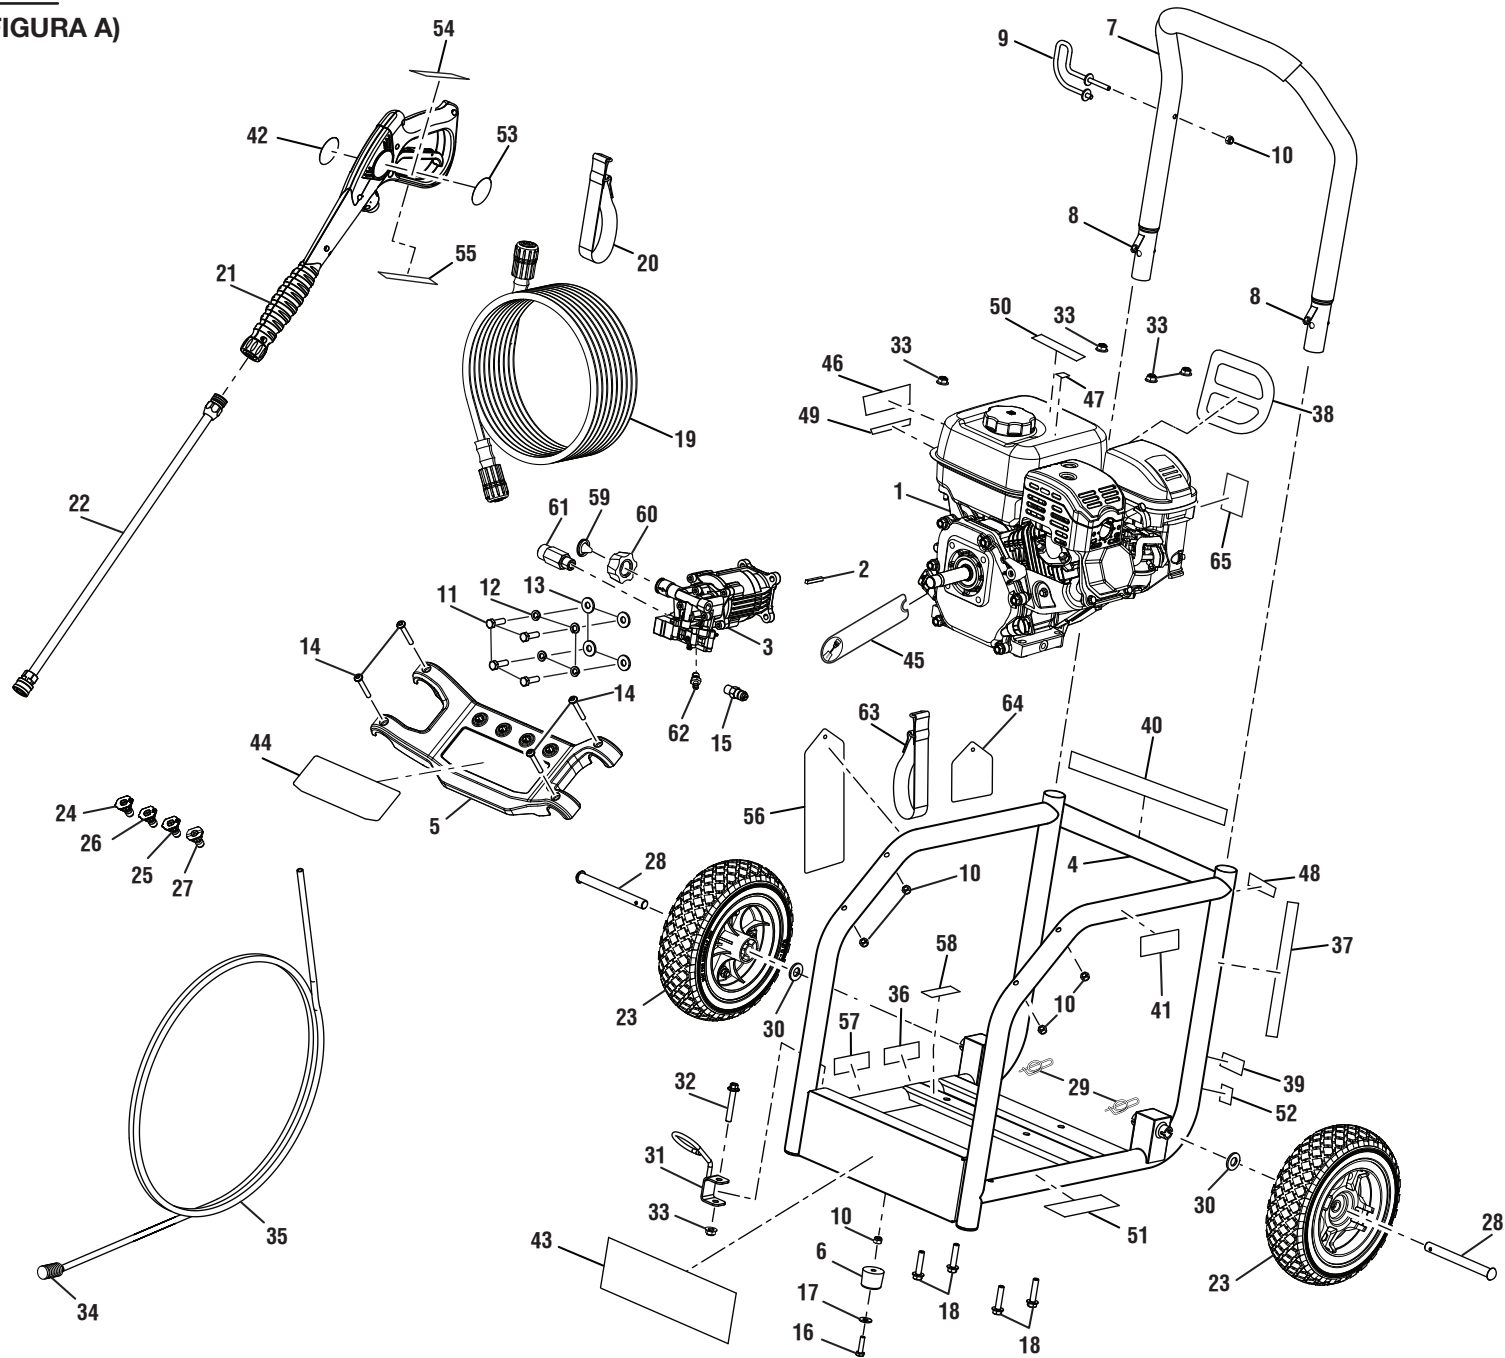

HOMELITE PRESSURE WASHER — MODEL NOS. UT80522A/UT80953A

FIGURE A
(FIGURE A, FIGURA A)

HOMELITE PRESSURE WASHER – MODEL NOS. UT80522A/UT80953A

The model number will be found on a label attached to the frame. Always mention the model number in all correspondence regarding your **PRESSURE WASHER** or when ordering replacement parts.

FIGURE A PARTS LIST

KEY PART NO. NUMBER	DESCRIPTION	QTY.	KEY PART NO. NUMBER	DESCRIPTION	QTY.	KEY PART NO. NUMBER	DESCRIPTION	QTY.
1	309591067 Engine (UT80522A)	1	26	308699012 Nozzle 25°	1	52	941494010 Fuel Label.....	1
	309591039 Engine (UT80953A)	1	27	308706011 Soap Nozzle.....	1	53	940654089 Trigger Handle Warning Label (French and Spanish)	1
2	678041007 Output Shaft Key (3/16 x 40 mm) ...	1	28	620599019 Axle	2	54	940654084 Warning Label (English).....	1
3	308418005 Pump.....	1	29	678899001 Hitch Pin.....	2	55	940786006 Wand Label (Max Rating).....	1
4	308582026 Main Frame	1	30	638275002 Washer (1/2 in.)	2	56	940473002 Danger Hangtag.....	1
5	518790009 Nozzle Holder.....	1	31	678243008 Wand Holder (Lower)	1	57	940517007 Lubricant Label	1
6	561307003 Rubber Foot.....	1	32	661505003 Bolt (M8 x 50 mm, Flange Hd.)	1	58	940889002 Dip Stick Label.....	1
7	308638030 Handle Assembly (Inc. Key No. 8)...	1	33	678774001 Lock Nut (M8 x 1.25).....	5	59	308662001 Filter Screen	1
8	308421004 Lock Button w/Spring Clip.....	2	34	308103015 Filter	1	60	308861003 Inlet Tube.....	1
9	308316005 Wand Holder (Upper)	1	35	561399003 Chemical Siphon Tube.....	1	61	308862003 Outlet Tube.....	1
10	678016006 Lock Nut (1/4-20)	6	36	940617095 Pump Start Label	1	62	308452002 Detergent Suction Kit.....	1
11	661557011 Bolt (5/16-24 x 27 mm, Hex Hd.)	4	37	940617094 Engine Start Label.....	1	63	310801003 Hook and Loop Strap.....	1
12	638678001 Lock Washer (5/16 in.)	4	38	940633005 Recoil Label	1	64	961039005 Nozzle Instructions Hangtag.....	1
13	638675005 Washer (5/16 in.)	4	39	940647080 Choke Label	1	65	940698017 Engine Label (On-Off).....	1
14	661503013 Screw (1/4-20 x 2.0 in., Torx)	4	40	940678233 Data Label	1		Not Shown:	
15	678169004 Thermal Release Valve.....	1	41	940680027 Hot Surface Label	1	988000737	Operator's Manual (960957012).....	1
16	661503001 Bolt (1/4-20 x 1-1/4 in.).....	1	42	940786016 Trigger Handle Logo Label.....	1	988000739	Quick Reference Guide (960459010)	1
17	638128004 Washer (1/4 in.)	1	43	940748005 Homelite Label	1	120900147	Pump Protector (4 oz., Not Included).....	1
18	660764002 Bolt (M8 x 40 mm, Hex Flange Hd.)	4	44	940779071 Performance Label.....	1	987823001	Pump Protector (12 oz., Not Included).....	1
19	308835006 Hose.....	1	45	940871002 Add Oil Label	1	120900148	Fuel Stabilizer (Not Included)	1
20	310801001 Hook and Loop Strap.....	1	46	940894001 Danger Label.....	1	*	High Altitude Kit 1	1
21	308760019 Trigger Handle.....	1	47	940872003 E85 Label	1	*	High Altitude Kit 2	1
22	308506006 Extension Wand	1	48	940324014 Homelite Inquiries Label	1			
23	308451018 Wheel Assembly (10 in. x 3 in.)	2	49	940803018 EMC Compliance Label	1			
24	308697012 Nozzle, 0°	1	50	940899002 No Oil To Gas Label	1			
25	308700012 Nozzle 40°	1	51	940947003 Combustion Label.....	1			

* If you intend to operate this product at an altitude of more than 3000 ft above sea level, please call 1-800-242-4672 to obtain one of our high altitude kits.