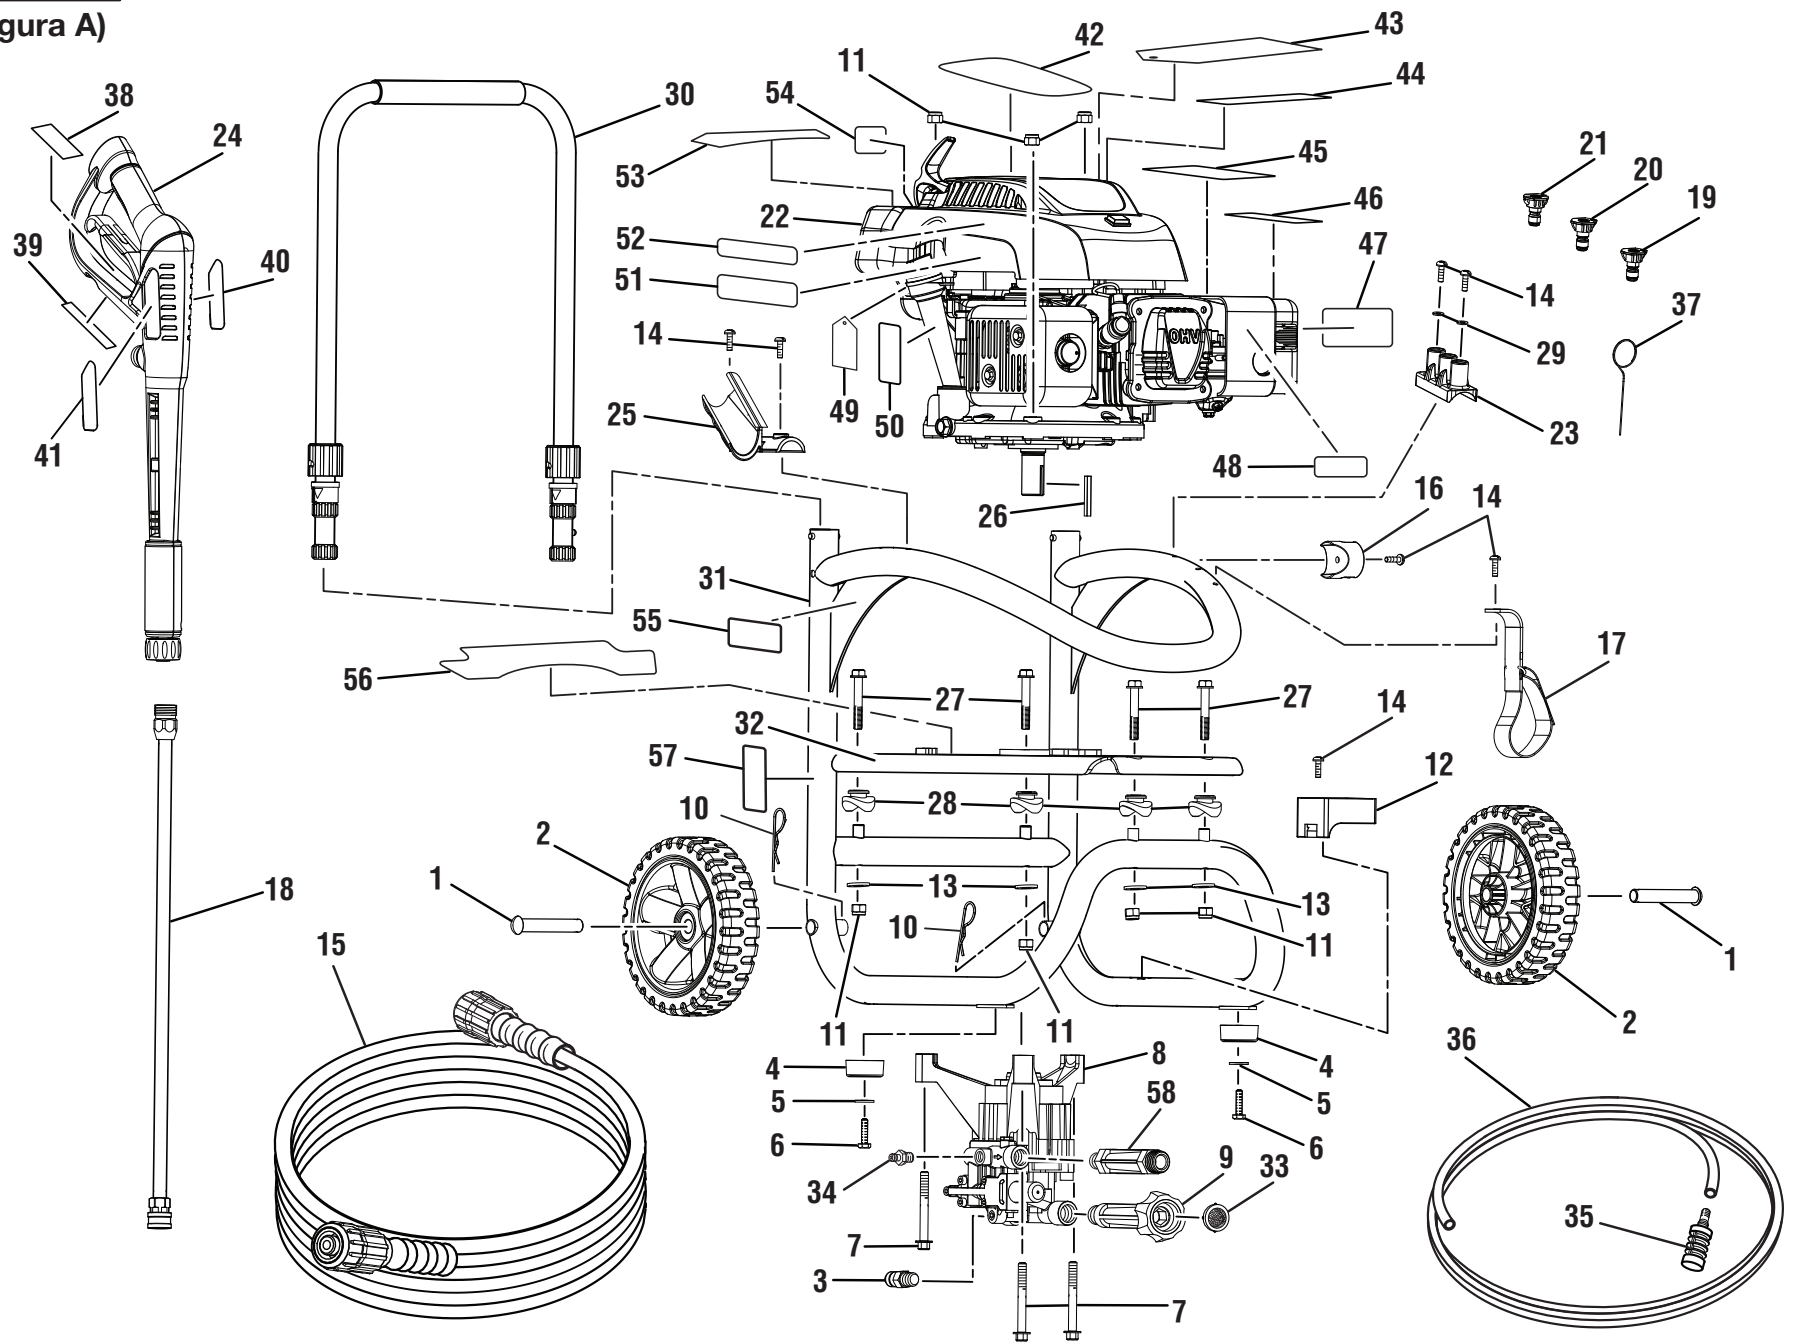

Figure A
(Figura A)

HOMELITE PRESSURE WASHER – MODEL NO. UT80516

The model number will be found on a label attached to frame. Always mention the model number in all correspondence regarding your **PRESSURE WASHER** or when ordering replacement parts.

FIGURE A PARTS LIST

KEY NO.	PART NUMBER	DESCRIPTION	QTY.	KEY NO.	PART NUMBER	DESCRIPTION	QTY.
1	620490001	Axle.....	2	21	308706006	Soap Nozzle	1
2	308603001	Wheel.....	2	22	Note A	140cc Engine.....	1
3	678169004	Thermal Release Valve	1	23	570469001	Nozzle Holder	1
4	561454001	Wear Pad	2	24	308760020	Spray Wand Assembly	1
5	638128003	Washer (1/4 in.).....	2	25	522028001	Spray Wand Holder	1
6	660945001	Bolt (1/4-20, Hex Hd.).....	2	26	678041003	Output Shaft Key.....	1
7	661505006	Bolt (M8 x 70 mm, Hex Hd.).....	3	27	660969002	Bolt (M8 x 52 mm, Hex Hd.).....	4
8	308653007	Pump	1	28	561474001	Isolator.....	4
9	308861004	Inlet Tube	1	29	638615001	Washer (OD11 x ID5.5 x 1.2t)	2
10	678238001	Hitch Pin	2	30	308415001	Handle Assembly.....	1
11	678189001	Lock Nut (M8).....	7	31	308412023	Frame.....	1
12	522029001	Lower Wand Holder.....	1	32	638322002	Engine Mounting Plate	1
13	638128002	Washer (5/16 in.).....	4	33	308662001	Inlet Tube Filter Screen.....	1
14	660956001	Screw (12-14)	7	34	308452002	Detergent Suction Kit	1
15	308414001	Hose (25 ft.)	1	35	518391001	Chemical Siphon Filter	1
16	518747001	Upper Wand Holder.....	1	36	561399003	Chemical Siphon Tube.....	1
17	308652002	Strap	1	37	678148002	Nozzle Cleaning Tool	1
18	308506006	Lower Wand Assembly.....	1	38	940654089	Warning Label.....	1
19	678304001	Nozzle, 25°.....	1	39	940786020	Trigger Handle Spec Label	1
20	678303001	Nozzle, 0°.....	1	40	940654083	Wand Warning Label	1

NOTE A: Homelite Consumer Products will not provide engines as replacement parts. Engines are covered through the engine manufacturer's warranty. Consult the accompanying engine manual or contact our service department for assistance.

* Standard Hardware Item – May Be Purchased Locally