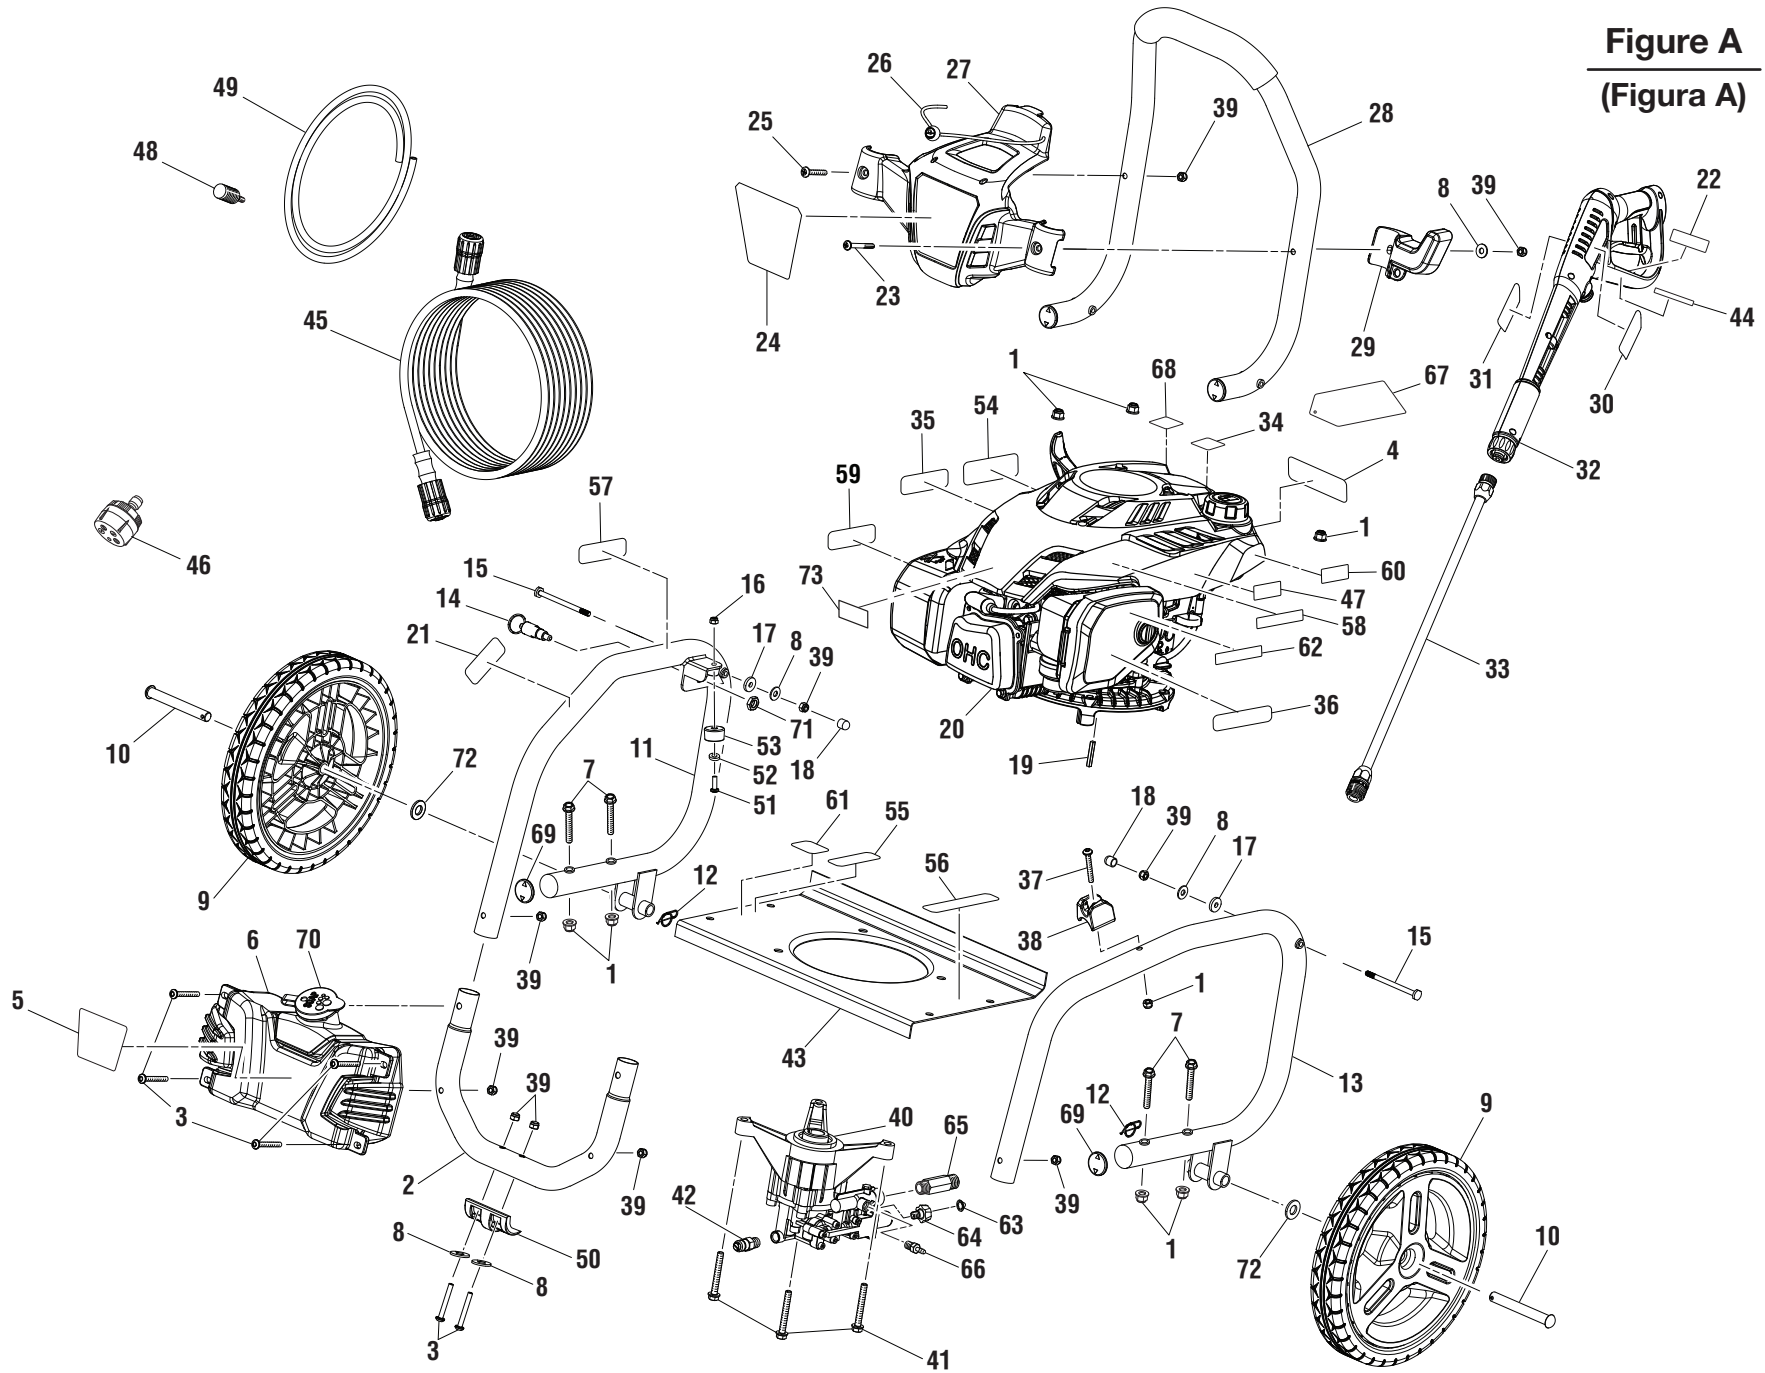

UT80709 AND UT80911

Figure A
(Figura A)

HOMELITE PRESSURE WASHER – MODEL NOS. UT80709 AND UT80911

The model number will be found on a plate attached to frame. Always mention the model number in all correspondence regarding your **PRESSURE WASHER** or when ordering replacement parts.

FIGURE A PARTS LIST

KEY	P/N	DESCRIPTION	QTY	KEY	P/N	DESCRIPTION	QTY	KEY	P/N	DESCRIPTION	QTY
1	678774002	Lock Nut (M8 x 1-1/4 in.).....	8	22	940654089	Trigger Handle Warning Label ...	1	50	561307005	Rubber Foot.....	1
2	310742004	Front Frame	1	23	660592006	Screw (1/4-20 x 2.27 in.).....	1	51	661555001	Bolt (M4 x 1/2 in.)	1
3	661501007	Screw (1/4-20 x 2 in.).....	6	24	940779056	Performance Label	1	52	678600002	Washer (M4).....	1
4	940971069	Warning Label (Engine).....	1	25	660592005	Screw (1/4-20 x 1.65 in.).....	1	53	570712001	Rubber Bumper	1
5	941532001	Logo Label (Homelite).....	1	26	570718001	Bungee Cord Assembly.....	1	54	940707082	Danger Label (French)	1
6	310658006	Detergent Tank (Inc. Key No. 70)	1	27	310673010	Hose Storage.....	1	55	940836005	Data Label	1
7	660962001	Bolt (M8 x 2.17 in.).....	4	28	308638032	Handle Assembly.....	1	56	940617083	Pump Quick Start Label	1
8	638128004	Washer (1/4 in.).....	5	29	518929002	Trigger Handle Holder.....	1	57	940947003	Combustion Warning Label	1
9	308451019	Wheel.....	2	30	940654083	Trigger Handle Warning Label ...	1	58	940803018	EMC Label	1
10	620599007	Axle.....	2	31	940705088	Logo Label (Homelite).....	1	59	940778011	Hot Muffler Label	1
11	310704005	Main Frame Assembly (right)	1	32	308760017	Trigger Handle Assembly.....	1	60	940647047	Choke Label	1
12	678899001	Spring pin	2	33	308494003	Spray Wand	1	61	940871002	Oil Dipstick Label.....	1
13	310703005	Main Frame Assembly (left)	1	34	940872001	E85 Label.....	1	62	940324014	Inquiries Label	1
14	308910005	Handle Release Knob	1	35	940894001	Danger Label	1	63	308662001	Filter Screen.....	1
15	678406010	Bolt (1/4-20 x 3.5 in.)	2	36	940617045	Engine Quick Start Label	1	64	308861003	Inlet Tube	1
16	678610002	Flange Nut (M4 x 0.7 in.).....	1	37	660760002	Bolt (1/4-20 x 1.85 in.)	1	65	308862003	Outlet Tube	1
17	518724003	Spacer	2	38	518931004	Spray Wand Holder	1	66	308452002	Detergent Suction Kit	1
18	570410003	Cap	2	39	678016006	Lock Nut (1/4-20).....	10	67	940473002	Warning Hang Tag	1
19	678041007	Output Shaft Key	1	40	308653025	Pump (Incl. Key Nos. 63-66).....	1	68	940517007	Lubricant Label.....	1
20	NOTE A	Subaru 190cc Engine EPA (UT80709A).....	1	41	660962003	Bolt (M8 x 2.36 in.).....	3	69	518932001	End Cap.....	2
	NOTE A	Subaru 190cc Engine CARB (UT80911A).....	1	42	678169004	Thermal Release Valve	1	70	310650002	Soap Tank Cap	1
	NOTE A	Subaru 175cc Engine EPA (UT80709B).....	1	43	638662021	Engine Plate.....	1	71	678518002	Lock Nut (1/2-20).....	1
	NOTE A	Subaru 175cc Engine CARB (UT80911B).....	1	44	940786020	Trigger Handle Spec Label	1	72	638275002	Washer (1/2 in.).....	2
21	940680027	Hot Surface Label.....	1	45	308835036	High Pressure Hose (25 ft.).....	1	73	940608010	Logo Label (Subaru)	1
				46	310667005	6-in-1 Change Over Nozzle	1	Not Shown:			
				47	941505001	Release Water Label.....	1	*		Oil (SAE 10W30, 18 oz).....	1
				48	518391001	Filter.....	1	988000369		Operator's Manual	1
				49	570728003	Injection Hose.....	1