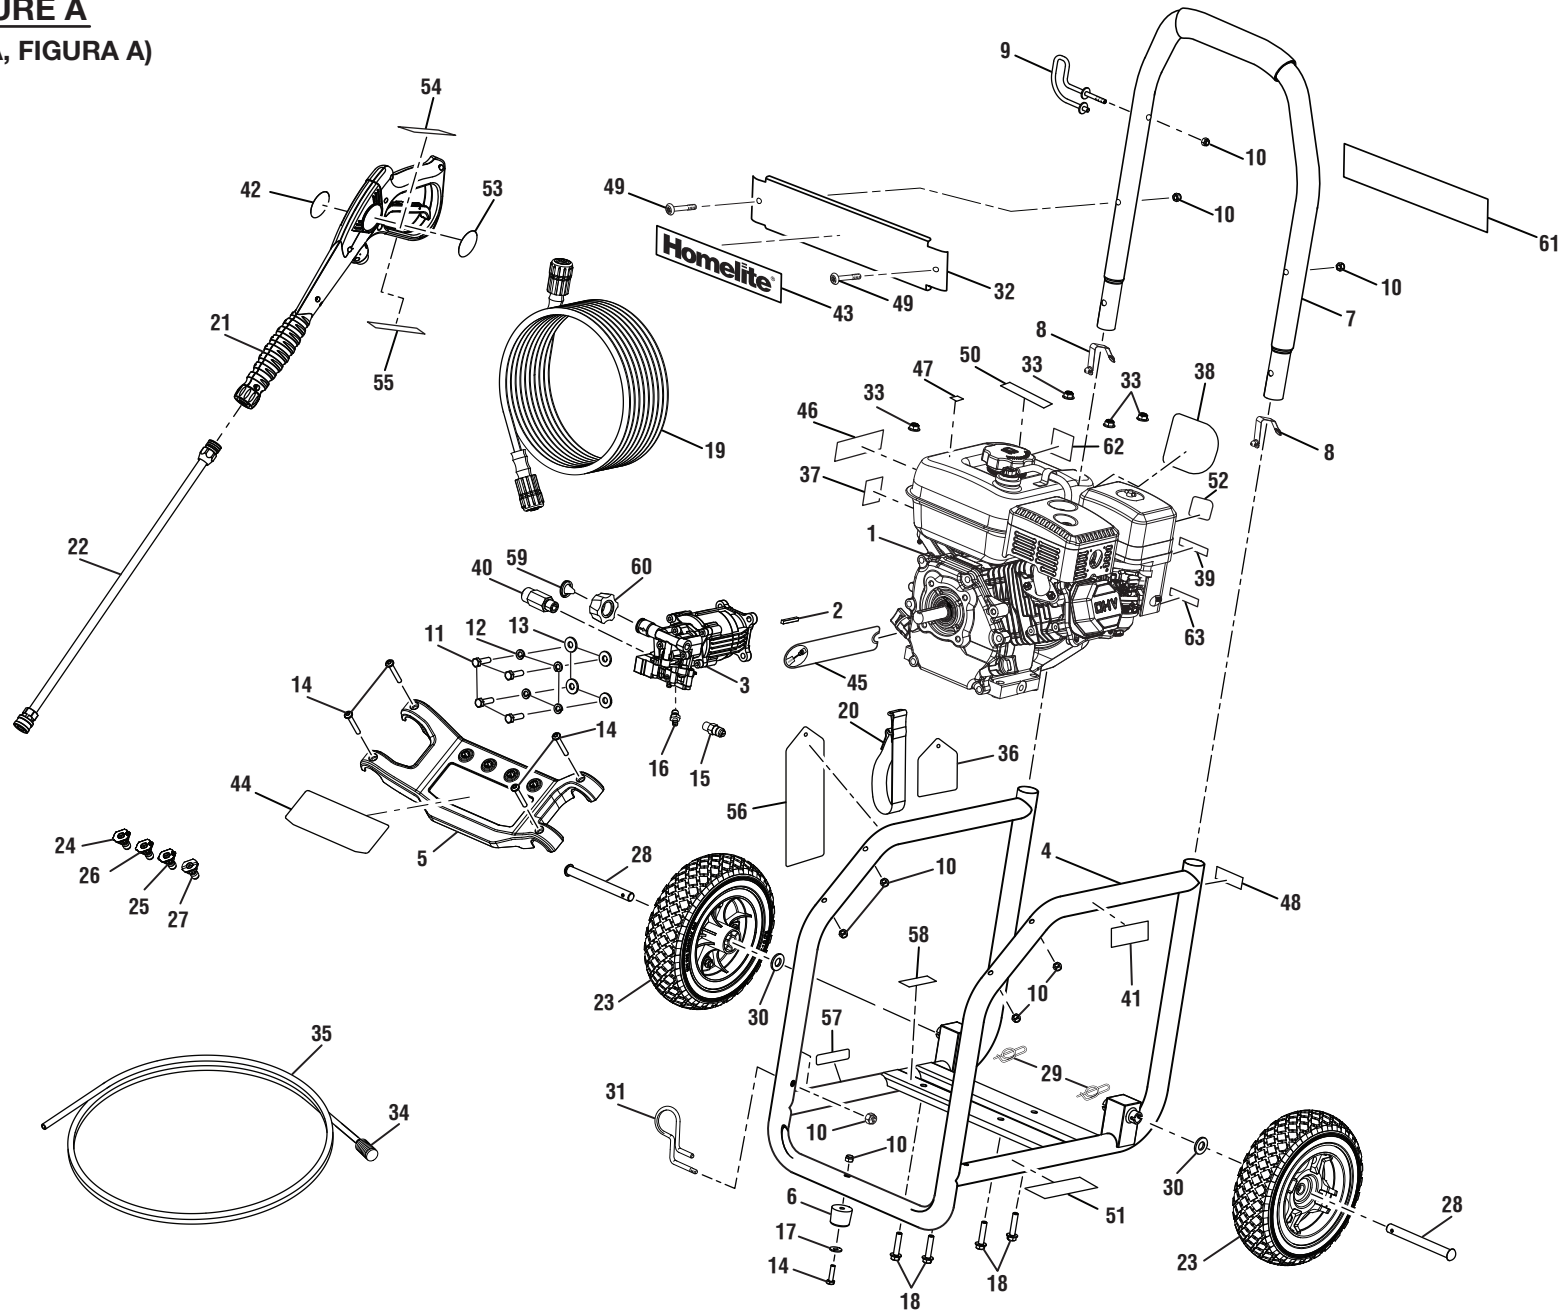

HOMELITE PRESSURE WASHER — MODEL NO. UT80522F

FIGURE A
(FIGURE A, FIGURA A)

HOMELITE PRESSURE WASHER — MODEL NO. UT80522F

The model number will be found on a label attached to the frame. Always mention the model number in all correspondence regarding your **PRESSURE WASHER** or when ordering replacement parts.

FIGURE A PARTS LIST

KEY PART NO. NUMBER	DESCRIPTION	QTY.	KEY PART NO. NUMBER	DESCRIPTION	QTY.	KEY PART NO. NUMBER	DESCRIPTION	QTY.			
1	309591106	Engine (180cc Horizontal Shaft, EPA).....	1	24	308697029	Nozzle, 0°	1	50	940899002	No Oil to Gas Label.....	1
2	678041002	Output Shaft Key (3/16 x 35 mm)	1	25	308700030	Nozzle 40°	1	51	940947003	Combustion Label.....	1
3	308653057	Pump.....	1	26	308699029	Nozzle 25°	1	52	940647084	Choke/Fuel Valve Label.....	1
4	308582044	Main Frame	1	27	308706011	Soap Nozzle	1	53	940654089	Trigger Handle Warning Label (French and Spanish)	1
5	518790009	Nozzle Holder.....	1	28	620599019	Axle	2	54	940654084	Warning Label	1
6	570554002	Rubber Foot	1	29	678899006	Hitch Pin.....	2	55	940786006	Wand Label (Max Rating)	1
7	308638039	Handle Assembly (Inc. Key No. 8).....	1	30	638275002	Washer (1/2 in.)	2	56	940473002	Danger Hangtag	1
8	308421005	Lock Button w/Spring Clip.....	2	31	678243012	Wand Holder (Lower).....	1	57	940517007	Lubricant Label	1
9	308316005	Wand Holder (Upper)	1	32	678973001	Front Panel.....	1	58	940889004	Dip Stick Label	1
10	678016006	Lock Nut (1/4-20)	9	33	678774001	Lock Nut (M8 x 1.25).....	4	59	308662001	Filter Screen	1
11	661557011	Bolt (5/16-24 x 27 mm, Hex Hd.).....	4	34	308103015	Filter	1	60	310993001	Inlet Tube.....	1
12	638678001	Lock Washer (5/16 in.).....	4	35	561399003	Chemical Siphon Tube	1	61	940617102	Quick Start Label	1
13	638675005	Washer (5/16 in.)	4	36	961039005	Nozzle Instructions Hangtag	1	62	941613004	Squeeze Trigger Label.....	1
14	661503013	Screw (1/4-20 x 2.0 in., Torx)	5	37	940708018	Engine Label (On-Off).....	1	63	941709001	Fuel On/Off Label	1
15	678169004	Thermal Release Valve	1	38	940633019	Recoil Label.....	1	Not Shown:			
16	308452002	Detergent Suction Kit.....	1	39	940647083	Choke Label	1	990000520	Operator's Manual.....	1	
17	638128004	Washer (1/4 in.)	1	40	308862003	Outlet Tube.....	1	990000522	Quick Reference Guide	1	
18	661505005	Bolt (M8 x 36 mm, Hex Flange Hd.)	4	41	940680027	Hot Surface Label	1	120900147	Pump Protector (4 oz., Not Included)	1	
19	308835006	Hose	1	42	940786016	Trigger Handle Logo Label.....	1	987823001	Pump Protector (12 oz., Not Included)	1	
20	310801001	Hook and Loop Strap.....	1	43	940748005	Homelite Label	1	120900148	Fuel Stabilizer (Not Included) ...	1	
21	308760019	Trigger Handle.....	1	44	940779071	Performance Label.....	1	*	High Altitude Kit 1 (Not Included).....	1	
22	308506006	Extension Wand	1	45	940753025	Add Oil Label.....	1	*	High Altitude Kit 2 (Not Included).....	1	
23	308451018	Wheel Assembly (10 in. x 3 in.).....	2	46	940894004	Danger Label.....	1				
				47	940872003	E85 Label	1				
				48	940324014	Homelite Inquiries Label.....	1				
				49	661503014	Screw (1/4-20 x 43 mm, Torx T-30)	2				

* If you intend to operate this product at an altitude of more than 3000 ft above sea level, please call 1-800-242-4672 to obtain one of our high altitude kits.