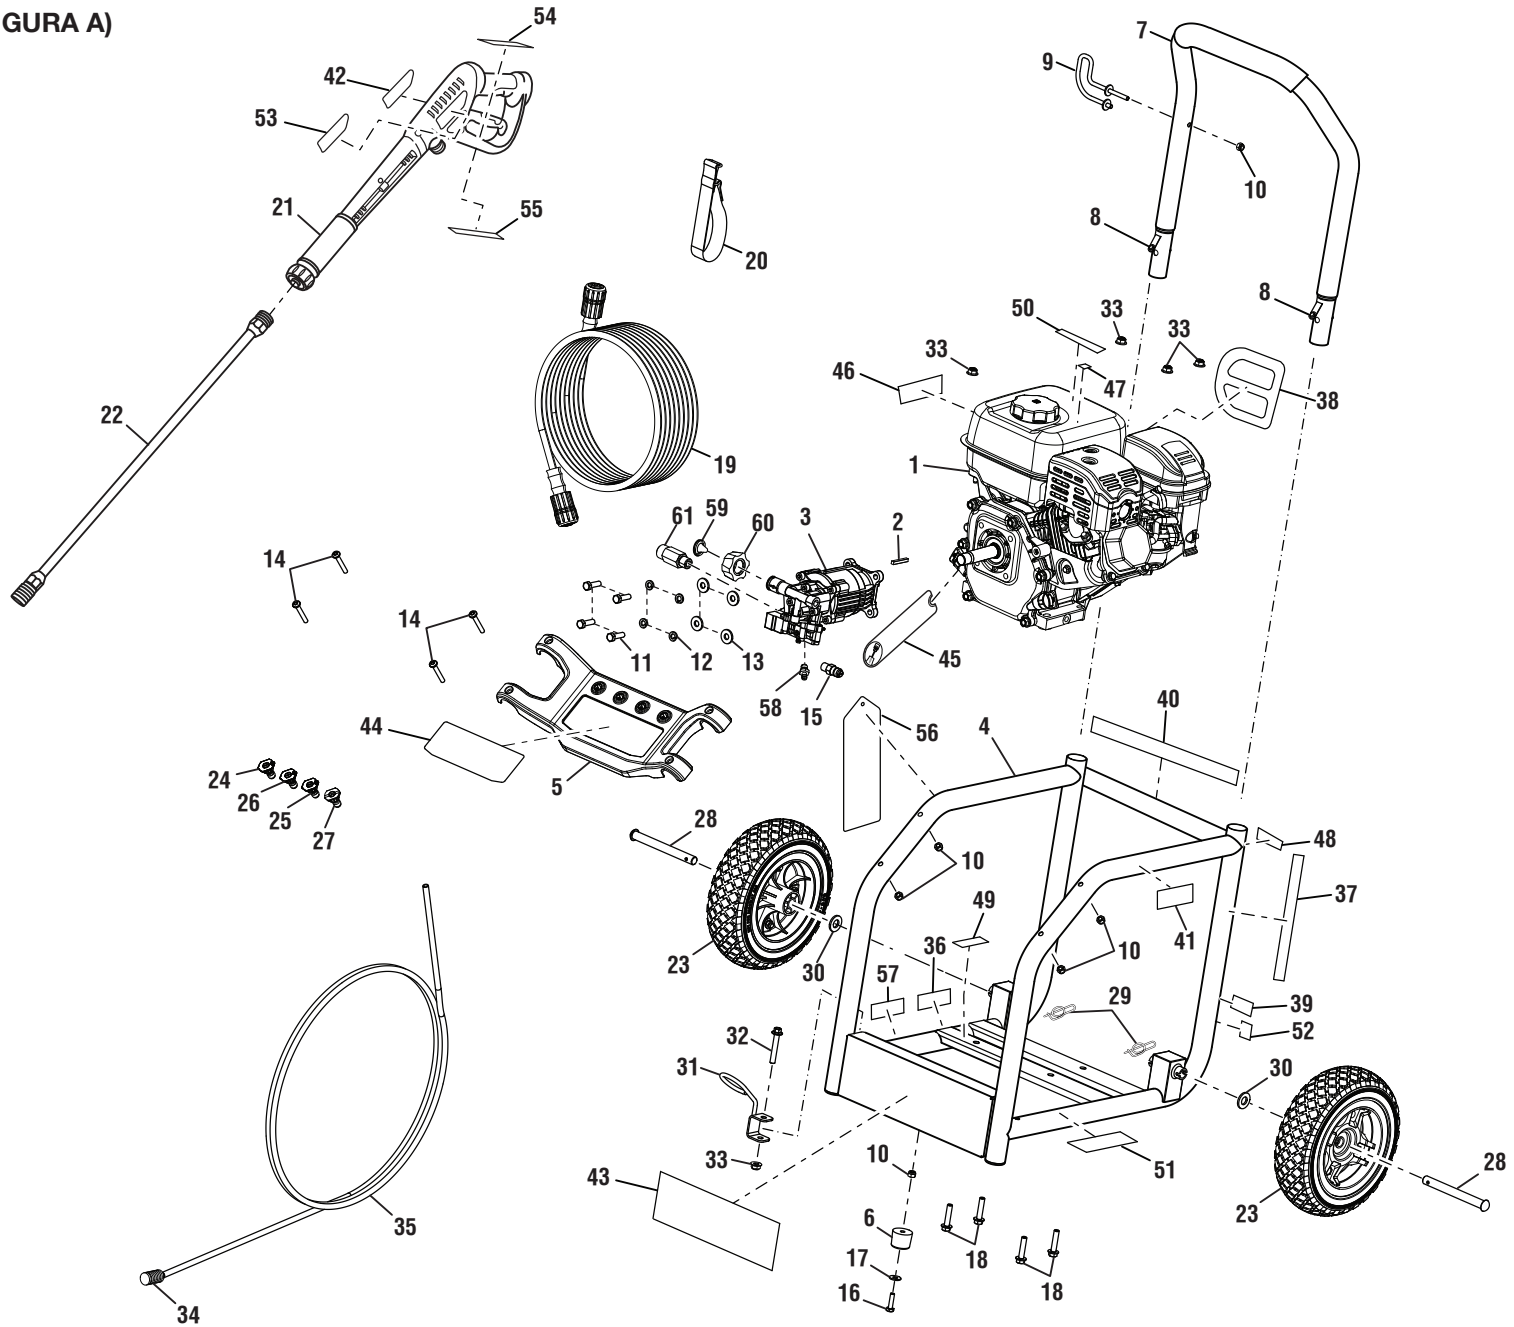

HOMELITE PRESSURE WASHER – MODEL NOS. UT80546/UT80977

FIGURE A
(FIGURE A, FIGURA A)

HOMELITE PRESSURE WASHER – MODEL NOS. UT80546/UT80977

The model number will be found on a label attached to the frame. Always mention the model number in all correspondence regarding your **PRESSURE WASHER** or when ordering replacement parts.

FIGURE A PARTS LIST

KEY PART NO. NUMBER	DESCRIPTION	QTY.	KEY PART NO. NUMBER	DESCRIPTION	QTY.	KEY PART NO. NUMBER	DESCRIPTION	QTY.	
1	309591068 Engine (UT80546).....	1	25	308700013 Nozzle 40°	1	51	940947003 Combustion Label.....	1	
	309591061 Engine (UT80977).....	1	26	308699013 Nozzle 25°	1	52	941494006 Fuel Label.....	1	
2	678041002 Output Shaft Key (3/16 x 35 mm) ...	1	27	308706006 Soap Nozzle.....	1	53	940786006 Trigger Handle Warning Label (French and Spanish)	1	
3	308418006 Pump.....	1	28	620599014 Axle.....	2	54	940654089 Warning Label (English).....	1	
4	308582030 Main Frame	1	29	678899001 Hitch Pin.....	2				
5	518790009 Nozzle Holder.....	1	30	638275002 Washer (1/2 in.)	2	55	940786020 Wand Label (Max Rating).....	1	
6	561307003 Rubber Foot	1	31	678243008 Wand Holder (Lower)	1	56	940473002 Danger Hangtag.....	1	
7	308638033 Handle Assembly (Inc. Key No. 8)...	1	32	661505003 Bolt (M8 x 50 mm, Flange Hd.)	1	57	940517007 Lubricant Label	1	
8	308421004 Lock Button w/Spring Clip.....	2	33	678774001 Lock Nut (M8 x 1.25).....	5	58	308452002 Detergent Suction Kit.....	1	
9	308316005 Wand Holder (Upper)	1	34	518391001 Filter	1	59	308662001 Filter Screen	1	
10	678016006 Lock Nut (1/4-20)	6	35	561399003 Chemical Siphon Tube	1	60	308861003 Inlet Tube.....	1	
11	661557011 Bolt (5/16-24 x 27 mm, Hex Hd.)	4	36	940617071 Pump Start Label	1	61	308862003 Outlet Tube.....	1	
12	638678001 Lock Washer (5/16 in.)	4	37	940617072 Engine Start Label.....	1				
13	638675002 Washer (5/16 in.)	4	38	940663010 Recoil Label	1	Not Shown:			
14	661501007 Screw (1/4-20 x 2.0 in., Torx)	4	39	940647049 Choke Label	1	988000348	Operator's Manual (960908003).....	1	
15	678169004 Thermal Release Valve.....	1	40	940678202 Data Label	1	988000350	Assembly Guide (960459007)	1	
16	661503004 Bolt (1/4-20 x 1-1/4 in.).....	1	41	940680027 Hot Surface Label	1	988000349	Replacement Parts List (961032118).....	1	
17	638128004 Washer (1/4 in.)	1	42	940705088 Trigger Handle Logo Label.....	1		120900147	Pump Protector (4 oz.).....	1
18	660764002 Bolt (M8 x 40 mm, Hex Flange Hd.)	4	43	940748005 Homelite Label	1		987823001	Pump Protector (12 oz.).....	1
19	308835006 Hose.....	1	44	940779053 Performance Label.....	1				
20	310801001 Hook and Loop Strap.....	1	45	940871002 Add Oil Label	1				
21	308760028 Trigger Handle.....	1	46	940894001 Danger Label.....	1				
22	308506006 Extension Wand	1	47	940872001 E85 Label	1				
23	308451018 Wheel Assembly (10 in. x 3 in.)	2	48	940324014 Homelite Inquiries Label	1				
24	308697013 Nozzle, 0°	1	49	940871002 Dip Stick Label.....	1				
			50	940899001 No Oil To Gas Label	1