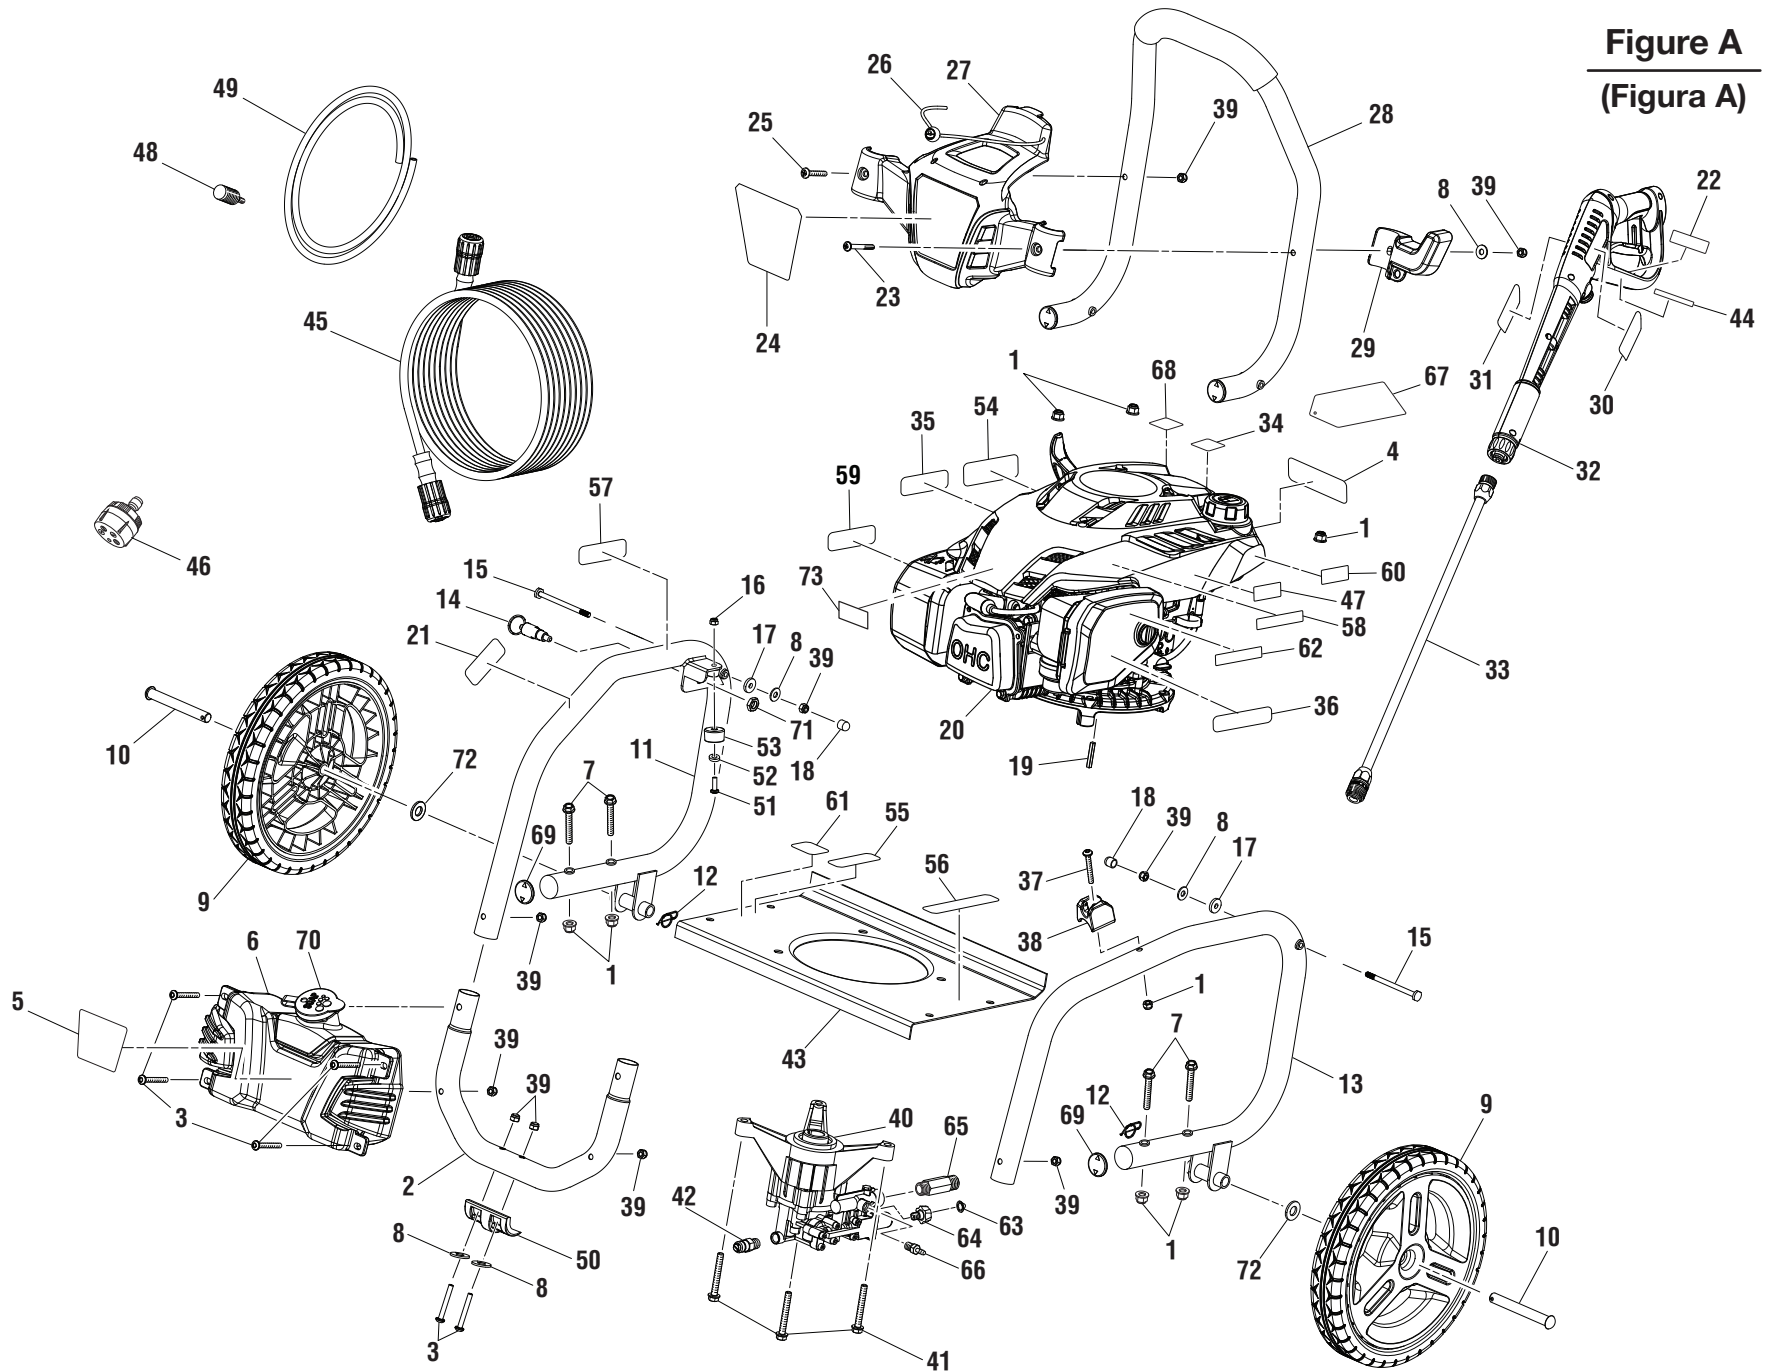

UT80709 AND UT80911

Figure A
(Figura A)

HOMELITE PRESSURE WASHER – MODEL NOS. UT80709 AND UT80911

The model number will be found on a plate attached to frame. Always mention the model number in all correspondence regarding your **PRESSURE WASHER** or when ordering replacement parts.

FIGURE A PARTS LIST

KEY	P/N	DESCRIPTION	QTY	KEY	P/N	DESCRIPTION	QTY	KEY	P/N	DESCRIPTION	QTY
1	678774002	Lock Nut (M8 x 1-1/4 in.).....	8	22	940654089	Trigger Handle Warning Label ...	1	50	561307005	Rubber Foot.....	1
2	310742004	Front Frame	1	23	660592006	Screw (1/4-20 x 2.27 in.).....	1	51	661555001	Bolt (M4 x 1/2 in.)	1
3	661501007	Screw (1/4-20 x 2 in.).....	6	24	940779056	Performance Label	1	52	678600002	Washer (M4).....	1
4	940971069	Warning Label (Engine).....	1	25	660592005	Screw (1/4-20 x 1.65 in.).....	1	53	570712001	Rubber Bumper	1
5	941532001	Logo Label (Homelite).....	1	26	570718001	Bungee Cord Assembly.....	1	54	940707082	Danger Label (French)	1
6	310658006	Detergent Tank (Inc. Key No. 70)	1	27	310673010	Hose Storage.....	1	55	940836005	Data Label	1
7	660962001	Bolt (M8 x 2.17 in.).....	4	28	308638032	Handle Assembly.....	1	56	940617083	Pump Quick Start Label	1
8	638128004	Washer (1/4 in.).....	5	29	518929002	Trigger Handle Holder.....	1	57	940947003	Combustion Warning Label	1
9	308451019	Wheel.....	2	30	940654083	Trigger Handle Warning Label ...	1	58	940803018	EMC Label	1
10	620599007	Axle.....	2	31	940705088	Logo Label (Homelite).....	1	59	940778011	Hot Muffler Label	1
11	310704005	Main Frame Assembly (right)	1	32	308760017	Trigger Handle Assembly.....	1	60	940647047	Choke Label	1
12	678899001	Spring pin	2	33	308494003	Spray Wand	1	61	940871002	Oil Dipstick Label.....	1
13	310703005	Main Frame Assembly (left)	1	34	940872001	E85 Label.....	1	62	940324014	Inquiries Label	1
14	308910005	Handle Release Knob	1	35	940894001	Danger Label	1	63	308662001	Filter Screen.....	1
15	678406010	Bolt (1/4-20 x 3.5 in.)	2	36	940617045	Engine Quick Start Label	1	64	308861003	Inlet Tube	1
16	678610002	Flange Nut (M4 x 0.7 in.).....	1	37	660760002	Bolt (1/4-20 x 1.85 in.)	1	65	308862003	Outlet Tube	1
17	518724003	Spacer	2	38	518931004	Spray Wand Holder	1	66	308452002	Detergent Suction Kit	1
18	570410003	Cap	2	39	678016006	Lock Nut (1/4-20).....	10	67	940473002	Warning Hang Tag	1
19	678041007	Output Shaft Key	1	40	308653025	Pump (Incl. Key Nos. 63-66).....	1	68	940517007	Lubricant Label.....	1
20	NOTE A	Subaru 190cc Engine EPA (UT80709A).....	1	41	660962003	Bolt (M8 x 2.36 in.).....	3	69	518932001	End Cap.....	2
	NOTE A	Subaru 190cc Engine CARB (UT80911A).....	1	42	678169004	Thermal Release Valve	1	70	310650002	Soap Tank Cap	1
	NOTE A	Subaru 175cc Engine EPA (UT80709B).....	1	43	638662021	Engine Plate.....	1	71	678518002	Lock Nut (1/2-20).....	1
	NOTE A	Subaru 175cc Engine CARB (UT80911B).....	1	44	940786020	Trigger Handle Spec Label	1	72	638275002	Washer (1/2 in.).....	2
21	940680027	Hot Surface Label.....	1	45	308835036	High Pressure Hose (25 ft.).....	1	73	940608010	Logo Label (Subaru)	1
				46	310667005	6-in-1 Change Over Nozzle	1	Not Shown:			
				47	941505001	Release Water Label.....	1	*		Oil (SAE 10W30, 18 oz).....	1
				48	518391001	Filter.....	1	988000369		Operator's Manual	1
				49	570728003	Injection Hose.....	1