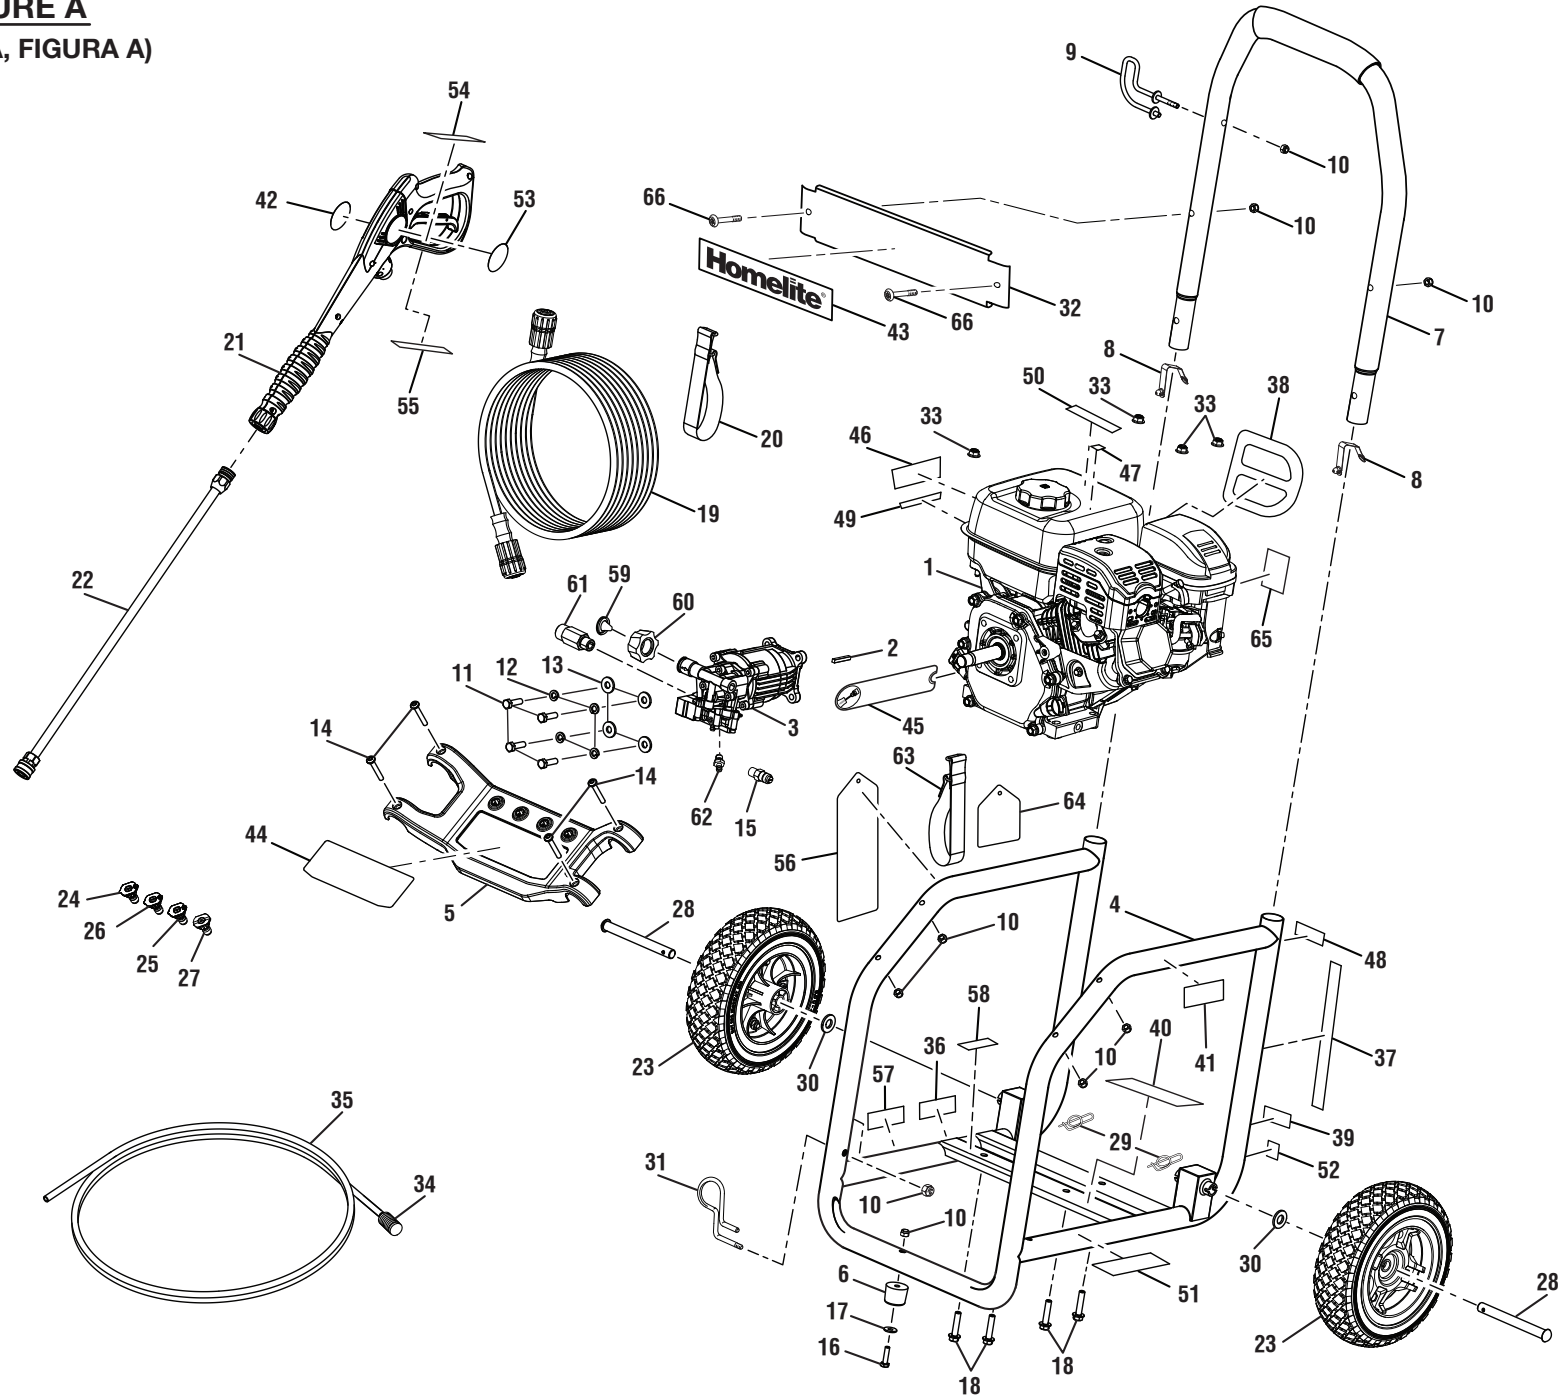

HOMELITE PRESSURE WASHER — MODEL NOS. UT80522B/UT80953B

FIGURE A
(FIGURE A, FIGURA A)

HOMELITE PRESSURE WASHER – MODEL NOS. UT80522B/UT80953B

The model number will be found on a label attached to the frame. Always mention the model number in all correspondence regarding your **PRESSURE WASHER** or when ordering replacement parts.

FIGURE A PARTS LIST

KEY PART NO. NUMBER	DESCRIPTION	QTY.	KEY PART NO. NUMBER	DESCRIPTION	QTY.	KEY PART NO. NUMBER	DESCRIPTION	QTY.
1	309591067 Engine (UT80522B)	1	25	308700012 Nozzle 40°	1	53	940654089 Trigger Handle Warning Label (French and Spanish)	1
	309591039 Engine (UT80953B)	1	26	308699012 Nozzle 25°	1	54	940654084 Warning Label	1
2	678041007 Output Shaft Key (3/16 x 40 mm)	1	27	308706011 Soap Nozzle	1	55	940786006 Wand Label (Max Rating)	1
3	308418005 Pump	1	28	620599019 Axle	2	56	940473002 Danger Hangtag	1
4	308582026 Main Frame	1	29	678899001 Hitch Pin	2	57	940517007 Lubricant Label	1
5	518790009 Nozzle Holder	1	30	638275002 Washer (1/2 in.)	2	58	940889002 Dip Stick Label	1
6	561307003 Rubber Foot	1	31	678243012 Wand Holder (Lower)	1	59	308662001 Filter Screen	1
7	308638030 Handle Assembly (Inc. Key No. 8)	1	32	678973001 Front Panel	1	60	308861003 Inlet Tube	1
8	308421004 Lock Button w/Spring Clip	2	33	678774001 Lock Nut (M8 x 1.25)	4	61	308862003 Outlet Tube	1
9	308316005 Wand Holder (Upper)	1	34	308103015 Filter	1	62	308452002 Detergent Suction Kit	1
10	678016006 Lock Nut (1/4-20)	9	35	561399003 Chemical Siphon Tube	1	63	310801003 Hook and Loop Strap	1
11	661557011 Bolt (5/16-24 x 27 mm, Hex Hd.)	4	36	940617095 Pump Start Label	1	64	961039005 Nozzle Instructions Hangtag	1
12	638678001 Lock Washer (5/16 in.)	4	37	940617102 Engine Start Label	1	65	940698017 Engine Label (On-Off)	1
13	638675005 Washer (5/16 in.)	4	38	940633005 Recoil Label	1	66	678973001 Screw (1/4-20 x 1.57 in., Torx T-30)	2
14	661503013 Screw (1/4-20 x 2.0 in., Torx)	4	39	940647080 Choke Label	1	Not Shown:		
15	678169004 Thermal Release Valve	1	40	940678247 Data Label	1	988000826	Operator's Manual (960957015)	1
16	661503001 Bolt (1/4-20 x 1-1/4 in.)	1	41	940680027 Hot Surface Label	1	988000828	Quick Reference Guide (961458001)	1
17	638128004 Washer (1/4 in.)	1	42	940786016 Trigger Handle Logo Label	1	120900147	Pump Protector (4 oz., Not Included)	1
18	660764002 Bolt (M8 x 40 mm, Hex Flange Hd.)	4	43	940748005 Homelite Label	1	987823001	Pump Protector (12 oz., Not Included)	1
19	308835006 Hose	1	44	940779071 Performance Label	1	120900148	Fuel Stabilizer (Not Included) ...	1
20	310801001 Hook and Loop Strap	1	45	940871002 Add Oil Label	1	*	High Altitude Kit 1 (Not Included)	1
21	308760019 Trigger Handle	1	46	940894001 Danger Label	1	*	High Altitude Kit 2 (Not Included)	1
22	308506006 Extension Wand	1	47	940872003 E85 Label	1			
23	308451018 Wheel Assembly (10 in. x 3 in.)	2	48	940324014 Homelite Inquiries Label	1			
24	308697012 Nozzle, 0°	1	49	940803018 EMC Compliance Label	1			
			50	940899002 No Oil to Gas Label	1			
			51	940947003 Combustion Label	1			
			52	941494010 Fuel Label	1			

* If you intend to operate this product at an altitude of more than 3000 ft above sea level, please call 1-800-242-4672 to obtain one of our high altitude kits.