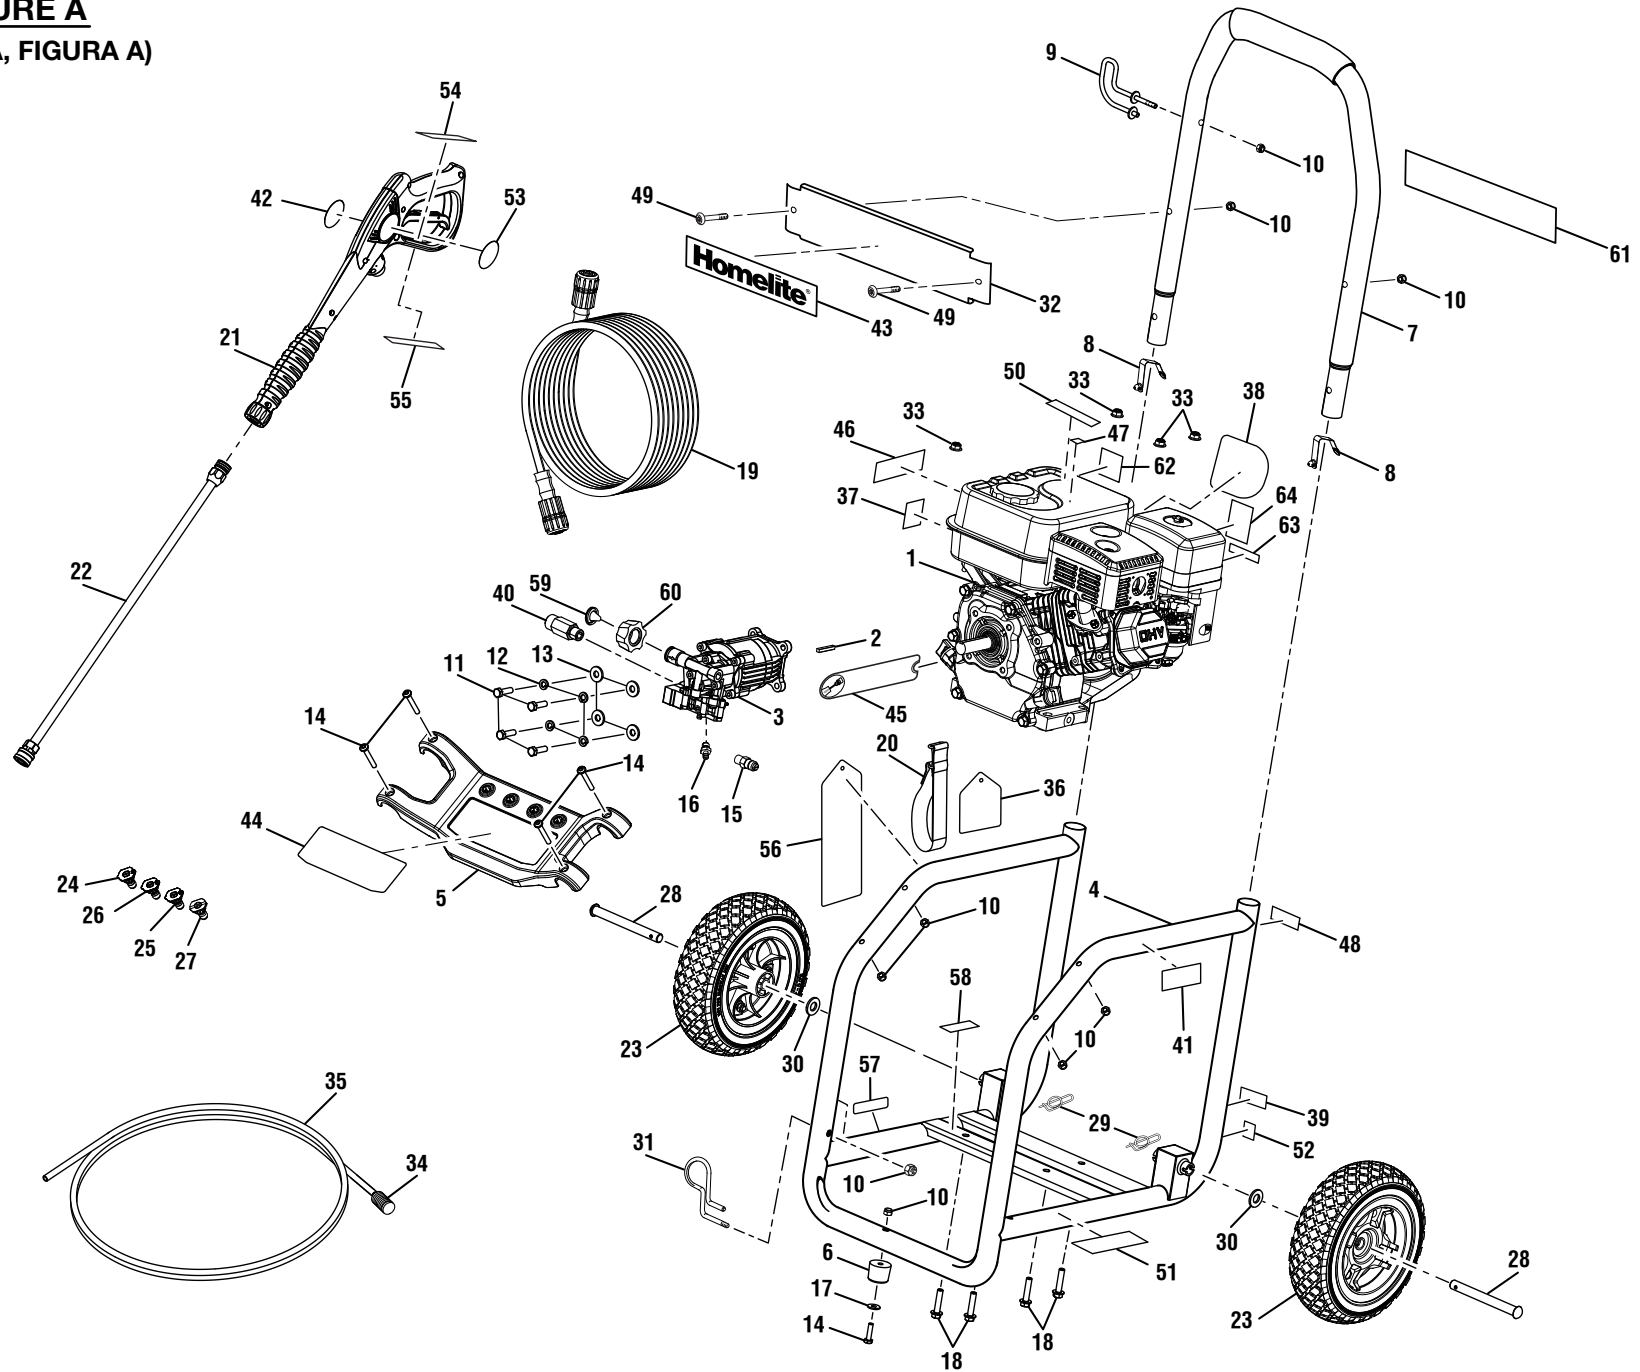

HOMELITE PRESSURE WASHER — MODEL NO. UT80522D

FIGURE A
(FIGURE A, FIGURA A)

HOMELITE PRESSURE WASHER — MODEL NO. UT80522D

The model number will be found on a label attached to the frame. Always mention the model number in all correspondence regarding your **PRESSURE WASHER** or when ordering replacement parts.

FIGURE A PARTS LIST

KEY PART NO. NUMBER	DESCRIPTION	QTY.	KEY PART NO. NUMBER	DESCRIPTION	QTY.	KEY PART NO. NUMBER	DESCRIPTION	QTY.
1	309591070 Engine (180cc Horizontal Shaft, EPA).....	1	24	308697012 Nozzle, 0°	1	51	940947003 Combustion Label.....	1
2	678041007 Output Shaft Key (3/16 x 40 mm)	1	25	308700012 Nozzle 40°	1	52	941494010 Fuel Label.....	1
3	308418007 Pump.....	1	26	308699012 Nozzle 25°	1	53	940654089 Trigger Handle Warning Label (French and Spanish)	1
4	308582044 Main Frame	1	27	308706011 Soap Nozzle	1	54	940654084 Warning Label	1
5	518790009 Nozzle Holder.....	1	28	620599019 Axle	2	55	940786006 Wand Label (Max Rating)	1
6	570554002 Rubber Foot	1	29	678899006 Hitch Pin.....	2	56	940473002 Danger Hangtag	1
7	308638039 Handle Assembly (Inc. Key No. 8).....	1	30	638275002 Washer (1/2 in.)	2	57	940517007 Lubricant Label	1
8	308421005 Lock Button w/Spring Clip.....	2	31	678243012 Wand Holder (Lower).....	1	58	940889004 Dip Stick Label	1
9	308316005 Wand Holder (Upper)	1	32	678973001 Front Panel.....	1	59	308662001 Filter Screen	1
10	678016006 Lock Nut (1/4-20)	9	33	678774001 Lock Nut (M8 x 1.25).....	4	60	308861003 Inlet Tube.....	1
11	661557011 Bolt (5/16-24 x 27 mm, Hex Hd.).....	4	34	308103015 Filter	1	61	940617102 Quick Start Label	1
12	638678001 Lock Washer (5/16 in.).....	4	35	561399003 Chemical Siphon Tube	1	62	941613004 Squeeze Trigger Label.....	1
13	638675005 Washer (5/16 in.)	4	36	961039005 Nozzle Instructions Hangtag	1	63	941709001 Fuel On/Off Label.....	1
14	661503013 Screw (1/4-20 x 2.0 in., Torx)	5	37	940708018 Engine Label (On-Off).....	1	64	940647084 Choke/Fuel Valve Label.....	1
15	678169004 Thermal Release Valve	1	38	940633019 Recoil Label.....	1	Not Shown:		
16	308452002 Detergent Suction Kit	1	39	940647083 Choke Label	1	988000871	Operator's Manual (960957015)	1
17	638128004 Washer (1/4 in.)	1	40	308862003 Outlet Tube.....	1	988000873	Quick Reference Guide (960459012)	1
18	661505005 Bolt (M8 x 36 mm, Hex Flange Hd.)	4	41	940680027 Hot Surface Label	1	120900147	Pump Protector (4 oz., Not Included)	1
19	308835058 Hose	1	42	940786016 Trigger Handle Logo Label.....	1	987823001	Pump Protector (12 oz., Not Included)	1
20	310801003 Hook and Loop Strap.....	1	43	940748005 Homelite Label	1	120900148	Fuel Stabilizer (Not Included) ...	1
21	308760019 Trigger Handle.....	1	44	940779071 Performance Label.....	1	*	High Altitude Kit 1 (Not Included).....	1
22	308506006 Extension Wand	1	45	940753025 Add Oil Label.....	1	*	High Altitude Kit 2 (Not Included).....	1
23	308451018 Wheel Assembly (10 in. x 3 in.).....	2	46	940894004 Danger Label	1			
			47	940872003 E85 Label	1			
			48	940324014 Homelite Inquiries Label.....	1			
			49	661503014 Screw (1/4-20 x 43 mm, Torx T-30).....	2			
			50	940899002 No Oil to Gas Label.....	1			

* If you intend to operate this product at an altitude of more than 3000 ft above sea level,
please call 1-800-242-4672 to obtain one of our high altitude kits.