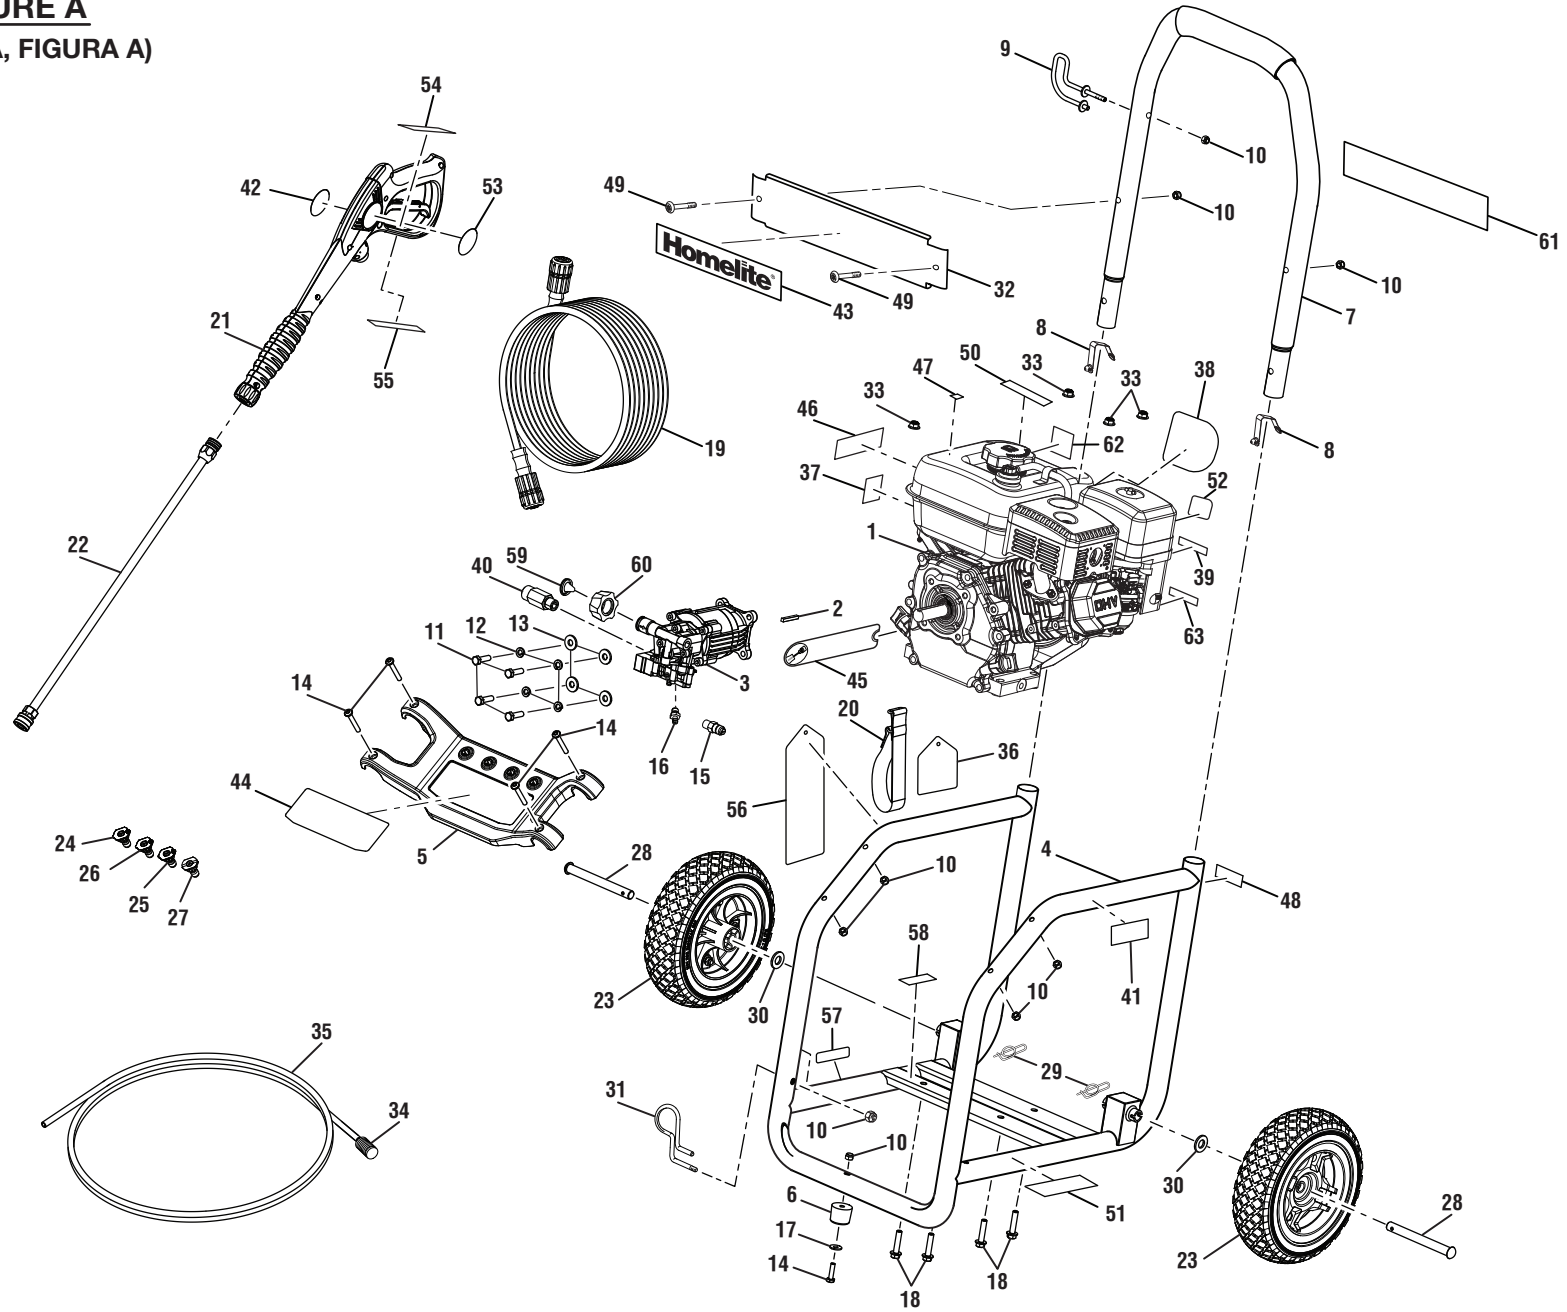

HOMELITE PRESSURE WASHER — MODEL NO. UT80522E

FIGURE A
(FIGURE A, FIGURA A)

HOMELITE PRESSURE WASHER — MODEL NO. UT80522E

The model number will be found on a label attached to the frame. Always mention the model number in all correspondence regarding your **PRESSURE WASHER** or when ordering replacement parts.

FIGURE A PARTS LIST

KEY PART NO. NUMBER	DESCRIPTION	QTY.	KEY PART NO. NUMBER	DESCRIPTION	QTY.	KEY PART NO. NUMBER	DESCRIPTION	QTY.			
1	309591075	Engine (180cc Horizontal Shaft, EPA).....	1	24	308697012	Nozzle, 0°	1	51	940947003	Combustion Label.....	1
2	678041007	Output Shaft Key (3/16 x 40 mm)	1	25	308700012	Nozzle 40°	1	52	940647084	Choke/Fuel Valve Label.....	1
3	308418007	Pump.....	1	26	308699012	Nozzle 25°	1	53	940654089	Trigger Handle Warning Label (French and Spanish)	1
4	308582044	Main Frame	1	27	308706011	Soap Nozzle	1	54	940654084	Warning Label	1
5	518790009	Nozzle Holder.....	1	28	620599019	Axle	2	55	940786006	Wand Label (Max Rating)	1
6	570554002	Rubber Foot	1	29	678899006	Hitch Pin.....	2	56	940473002	Danger Hangtag	1
7	308638039	Handle Assembly (Inc. Key No. 8).....	1	30	638275002	Washer (1/2 in.)	2	57	940517007	Lubricant Label	1
8	308421005	Lock Button w/Spring Clip.....	2	31	678243012	Wand Holder (Lower).....	1	58	940889004	Dip Stick Label.....	1
9	308316005	Wand Holder (Upper)	1	32	678973001	Front Panel.....	1	59	308662001	Filter Screen	1
10	678016006	Lock Nut (1/4-20)	9	33	678774001	Lock Nut (M8 x 1.25).....	4	60	308861003	Inlet Tube.....	1
11	661557011	Bolt (5/16-24 x 27 mm, Hex Hd.).....	4	34	308103015	Filter	1	61	940617102	Quick Start Label	1
12	638678001	Lock Washer (5/16 in.).....	4	35	561399003	Chemical Siphon Tube	1	62	941613004	Squeeze Trigger Label.....	1
13	638675005	Washer (5/16 in.)	4	36	961039005	Nozzle Instructions Hangtag	1	63	941709001	Fuel On/Off Label.....	1
14	661503013	Screw (1/4-20 x 2.0 in., Torx)	5	37	940708018	Engine Label (On-Off).....	1	Not Shown:			
15	678169004	Thermal Release Valve	1	38	940633019	Recoil Label.....	1	990000087	Operator's Manual (960908007)	1	
16	308452002	Detergent Suction Kit.....	1	39	940647083	Choke Label	1	990000089	Quick Reference Guide (960554008)	1	
17	638128004	Washer (1/4 in.)	1	40	308862003	Outlet Tube.....	1	120900147	Pump Protector (4 oz., Not Included)	1	
18	661505005	Bolt (M8 x 36 mm, Hex Flange Hd.)	4	41	940680027	Hot Surface Label	1	987823001	Pump Protector (12 oz., Not Included).....	1	
19	308835006	Hose.....	1	42	940753025	Add Oil Label.....	1	120900148	Fuel Stabilizer (Not Included) ...	1	
20	310801003	Hook and Loop Strap.....	1	43	940894004	Danger Label.....	1	*	High Altitude Kit 1 (Not Included).....	1	
21	308760019	Trigger Handle.....	1	44	940872003	E85 Label	1	*	High Altitude Kit 2 (Not Included).....	1	
22	308506006	Extension Wand	1	45	940324014	Homelite Inquiries Label.....	1				
23	308451018	Wheel Assembly (10 in. x 3 in.).....	2	46	661503014	Screw (1/4-20 x 43 mm, Torx T-30).....	2				
				47	940899002	No Oil to Gas Label.....	1				

* If you intend to operate this product at an altitude of more than 3000 ft above sea level,
please call 1-800-242-4672 to obtain one of our high altitude kits.