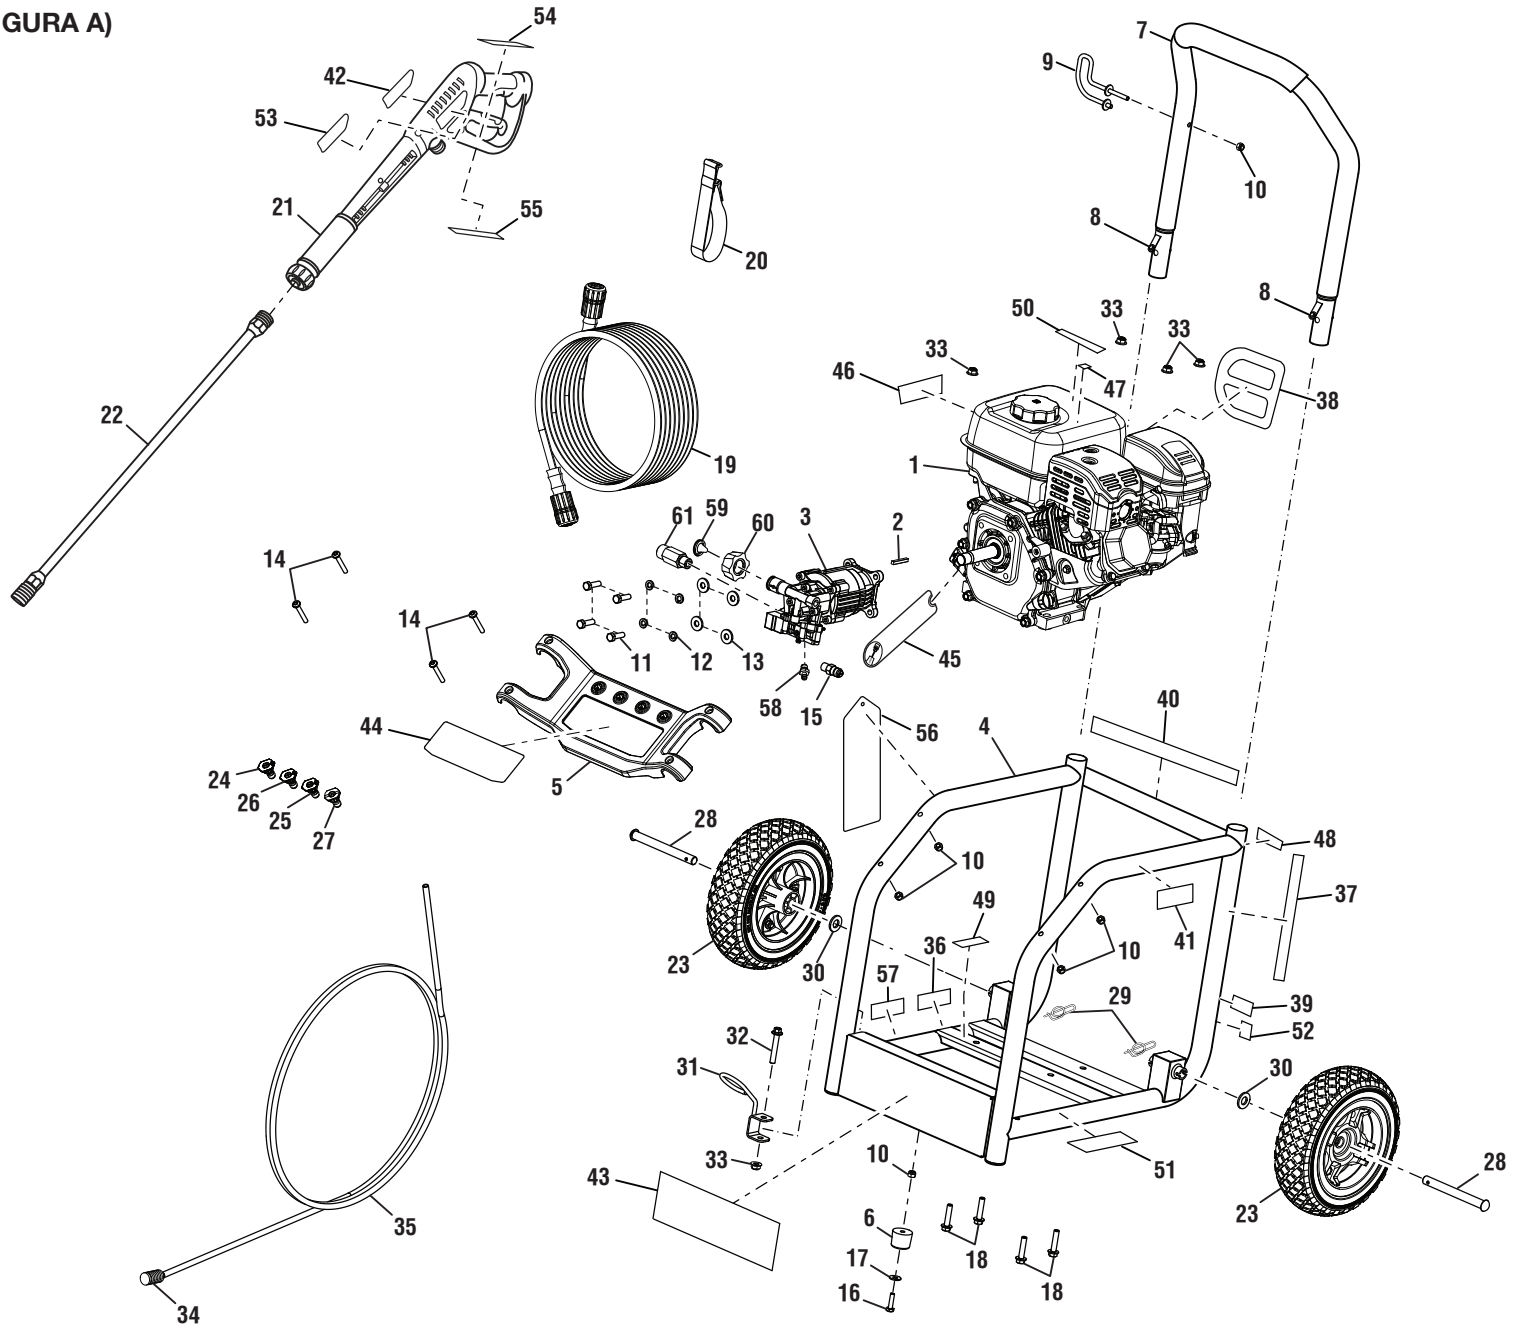

HOMELITE PRESSURE WASHER – MODEL NOS. UT80546/UT80977

FIGURE A
(FIGURE A, FIGURA A)

HOMELITE PRESSURE WASHER – MODEL NOS. UT80546/UT80977

The model number will be found on a label attached to the frame. Always mention the model number in all correspondence regarding your **PRESSURE WASHER** or when ordering replacement parts.

FIGURE A PARTS LIST

KEY PART NO. NUMBER	DESCRIPTION	QTY.	KEY PART NO. NUMBER	DESCRIPTION	QTY.	KEY PART NO. NUMBER	DESCRIPTION	QTY.			
1	309591068	Engine (UT80546).....	1	25	308700013	Nozzle 40°	1	51	940947003	Combustion Label.....	1
	309591061	Engine (UT80977).....	1	26	308699013	Nozzle 25°	1	52	941494006	Fuel Label.....	1
2	678041002	Output Shaft Key (3/16 x 35 mm) ...	1	27	308706006	Soap Nozzle.....	1	53	940786006	Trigger Handle Warning Label (French and Spanish)	1
3	308418006	Pump.....	1	28	620599014	Axle.....	2	54	940654089	Warning Label (English).....	1
4	308582030	Main Frame	1	29	678899001	Hitch Pin.....	2	55	940786020	Wand Label (Max Rating).....	1
5	518790009	Nozzle Holder.....	1	30	638275002	Washer (1/2 in.)	2	56	940473002	Danger Hangtag.....	1
6	561307003	Rubber Foot	1	31	678243008	Wand Holder (Lower)	1	57	940517007	Lubricant Label	1
7	308638033	Handle Assembly (Inc. Key No. 8)...	1	32	661505003	Bolt (M8 x 50 mm, Flange Hd.)	1	58	308452002	Detergent Suction Kit.....	1
8	308421004	Lock Button w/Spring Clip.....	2	33	678774001	Lock Nut (M8 x 1.25).....	5	59	308662001	Filter Screen	1
9	308316005	Wand Holder (Upper)	1	34	518391001	Filter	1	60	308861003	Inlet Tube.....	1
10	678016006	Lock Nut (1/4-20)	6	35	561399003	Chemical Siphon Tube	1	61	308862003	Outlet Tube.....	1
11	661557011	Bolt (5/16-24 x 27 mm, Hex Hd.)	4	36	940617071	Pump Start Label	1				
12	638678001	Lock Washer (5/16 in.)	4	37	940617072	Engine Start Label.....	1				
13	638675002	Washer (5/16 in.)	4	38	940663010	Recoil Label	1				
14	661501007	Screw (1/4-20 x 2.0 in., Torx)	4	39	940647049	Choke Label	1				
15	678169004	Thermal Release Valve.....	1	40	940678202	Data Label	1				
16	661503004	Bolt (1/4-20 x 1-1/4 in.).....	1	41	940680027	Hot Surface Label	1				
17	638128004	Washer (1/4 in.)	1	42	940705088	Trigger Handle Logo Label.....	1				
18	660764002	Bolt (M8 x 40 mm, Hex Flange Hd.)	4	43	940748005	Homelite Label	1				
19	308835006	Hose.....	1	44	940779053	Performance Label.....	1				
20	310801001	Hook and Loop Strap.....	1	45	940871002	Add Oil Label	1				
21	308760028	Trigger Handle.....	1	46	940894001	Danger Label.....	1				
22	308506006	Extension Wand	1	47	940872001	E85 Label	1				
23	308451018	Wheel Assembly (10 in. x 3 in.)	2	48	940324014	Homelite Inquiries Label	1				
24	308697013	Nozzle, 0°	1	49	940871002	Dip Stick Label.....	1				
				50	940899001	No Oil To Gas Label	1				
									Not Shown:		
									988000348	Operator's Manual (960908003).....	1
									988000350	Assembly Guide (960459007)	1
									988000349	Replacement Parts List (961032118).....	1
									120900147	Pump Protector (4 oz.).....	1
									987823001	Pump Protector (12 oz.).....	1