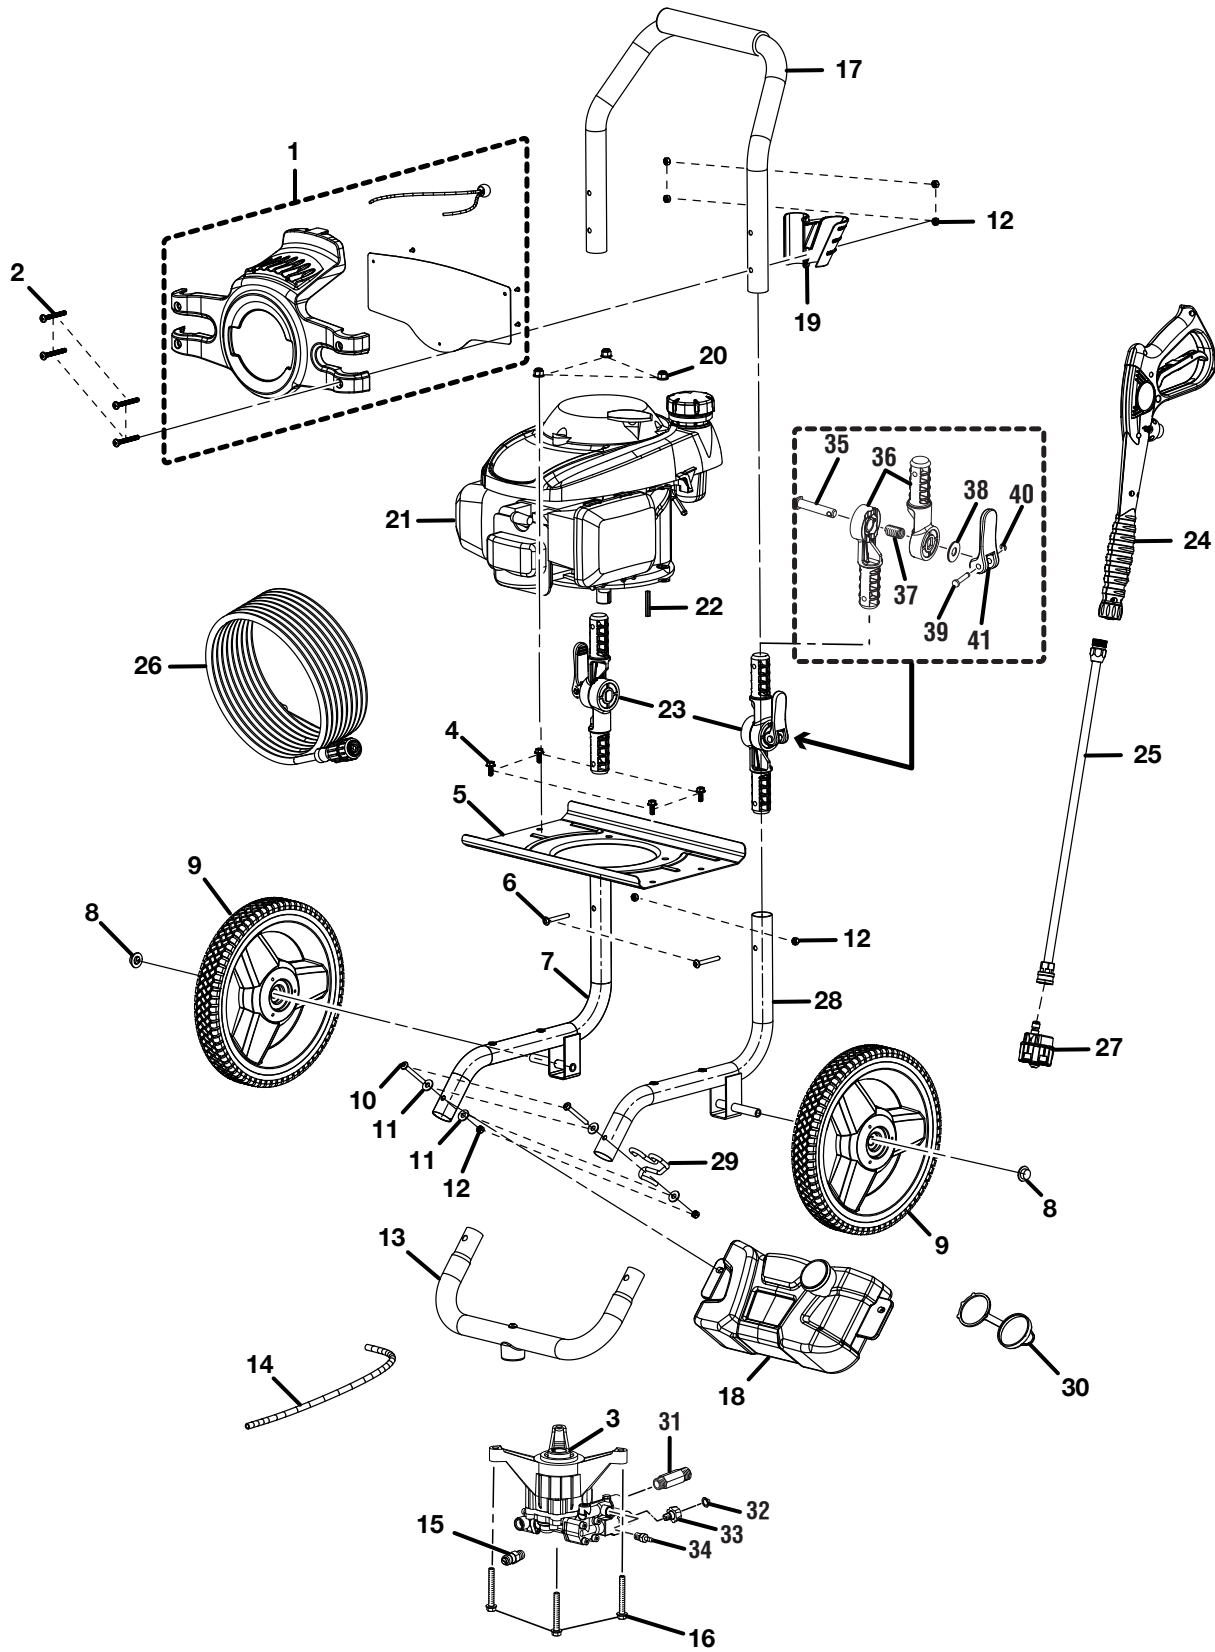

BLACK MAX PRESSURE WASHER – BM80919B / BM80919D

FIGURE A
FIGURA A

BLACK MAX PRESSURE WASHER – BM80919B / BM80919D

The model number will be found on a plate attached to the engine plate. Always mention the model number in all correspondence regarding your **PRESSURE WASHER** or when ordering replacement parts.

PARTS LIST - FIGURE A

KEY NO.	PART NUMBER	DESCRIPTION	QTY
1	310673012	Hose and Nozzle Holder Assembly	1
2	661834001	Screw (M6 x 48 mm).....	4
3	308653036	Pump	1
4	661505020	Bolt (M6 x 16 mm)	4
5	638662027	Engine Plate	1
6	661503015	Screw (M6 x 48 mm, T30)	2
7	310703009	Frame Assembly (Left).....	1
8	679957001	Cap Nut	2
9	308451039	Wheel.....	2
10	661834002	Screw (M6 x 55 mm, T30)	2
11	638128004	Washer (1/4 in.).....	4
12	678610006	Lock Nut (M6).....	8
13	310742010	Front Frame Assembly	1
14	570728007	Siphon Tube (350 mm)	1
15	678169004	Thermal Release Valve	1
16	660962003	Bolt (M8 x 60 mm)	3
17	308638031	Handle Assembly.....	1
18	580875009	Soap Tank.....	1
19	519313007	Upper Wand Holder.....	1
20	678774002	Nut (M8).....	3
21	Note A	Engine.....	1
22	678041007	Output Shaft Key (40 mm).....	1
23	310910002	Lock Lever Assembly (Inc. Key Nos. 35-41)	2
24	308760019	Trigger Handle Assembly.....	1
25	308506006	Spray Wand.....	1
26	308835006	Hose (25 Ft.)	1
27	310667007	6-in-1 Nozzle	1
28	310704010	Frame Assembly (Right)	1
29	678243015	Lower Wand Holder.....	1
30	310650004	Soap Tank Cap	1
31	308862003	Outlet Tube	1
32	308662001	Filter Screen (Pump Inlet)	1
33	308861003	Inlet Tube	1
34	308452002	Detergent Suction Kit	1
35	679423001	Locking Cam Pin	1
36	523400001	Lock Lever	2
37	678857009	Compression Spring.....	1
38	678889002	Washer (ID12 x OD30 x 2t)	1
39	638844001	Rotating Cam Pin	1
40	678815009	E-Clip.....	1
41	523942001	Lock Handle	1
		NOT SHOWN:	
	310764004	Air Filter	
	988000904	Operator's manual	

NOTE A: Techtronic Industries North America, Inc., will not provide engines as replacement parts. Engines are covered through the engine manufacturer's warranty. Consult the accompanying engine manual or contact our service department for assistance.