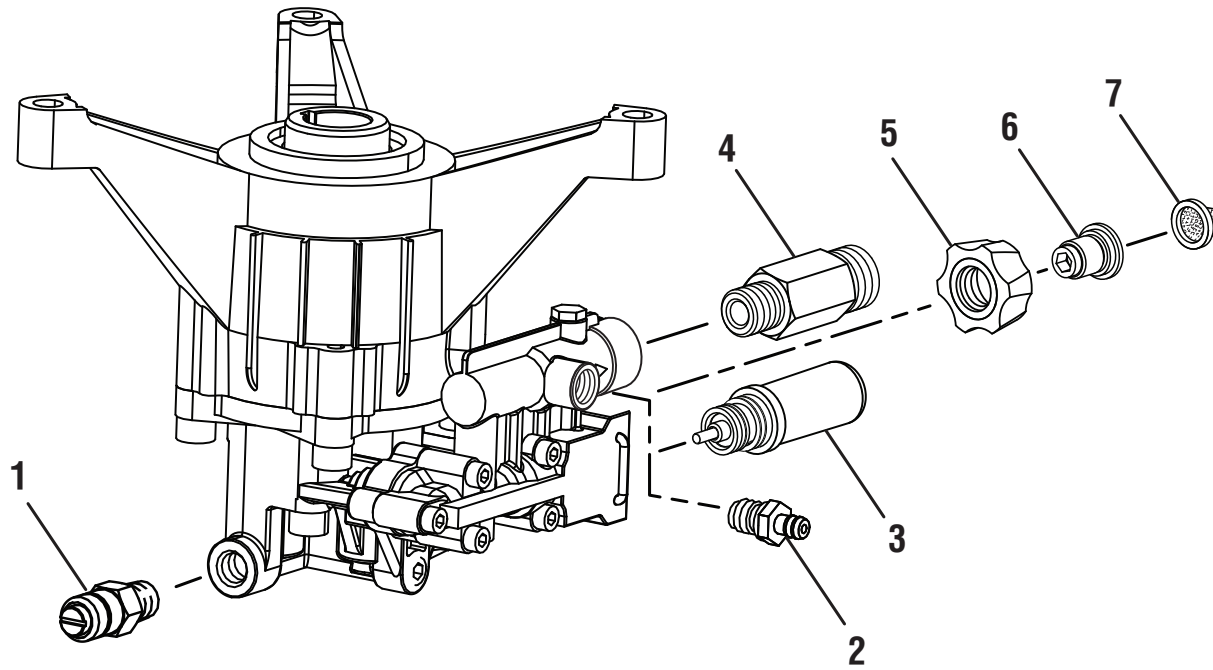

FIGURE B

BLACKMAX PRESSURE WASHER – MODEL NO. BM802823

The model number will be found on a label attached to pump housing. Always mention the model number in all correspondence regarding your **PRESSURE WASHER** or when ordering replacement parts.

FIGURE B PARTS LIST

KEY NO.	PART NUMBER	DESCRIPTION	QTY
1	678169004	Thermal Release Valve.....	1
2	308452002	Soap Injector Kit.....	1
3	310924003	Unloader Valve Assembly.....	1
4	308862003	Outlet Tube.....	1
5	310993003	Inlet Filter Adapter/Brass Insert.....	1
6	642058001	Inlet Filter Connector.....	1
7	308662001	Filter Screen.....	1