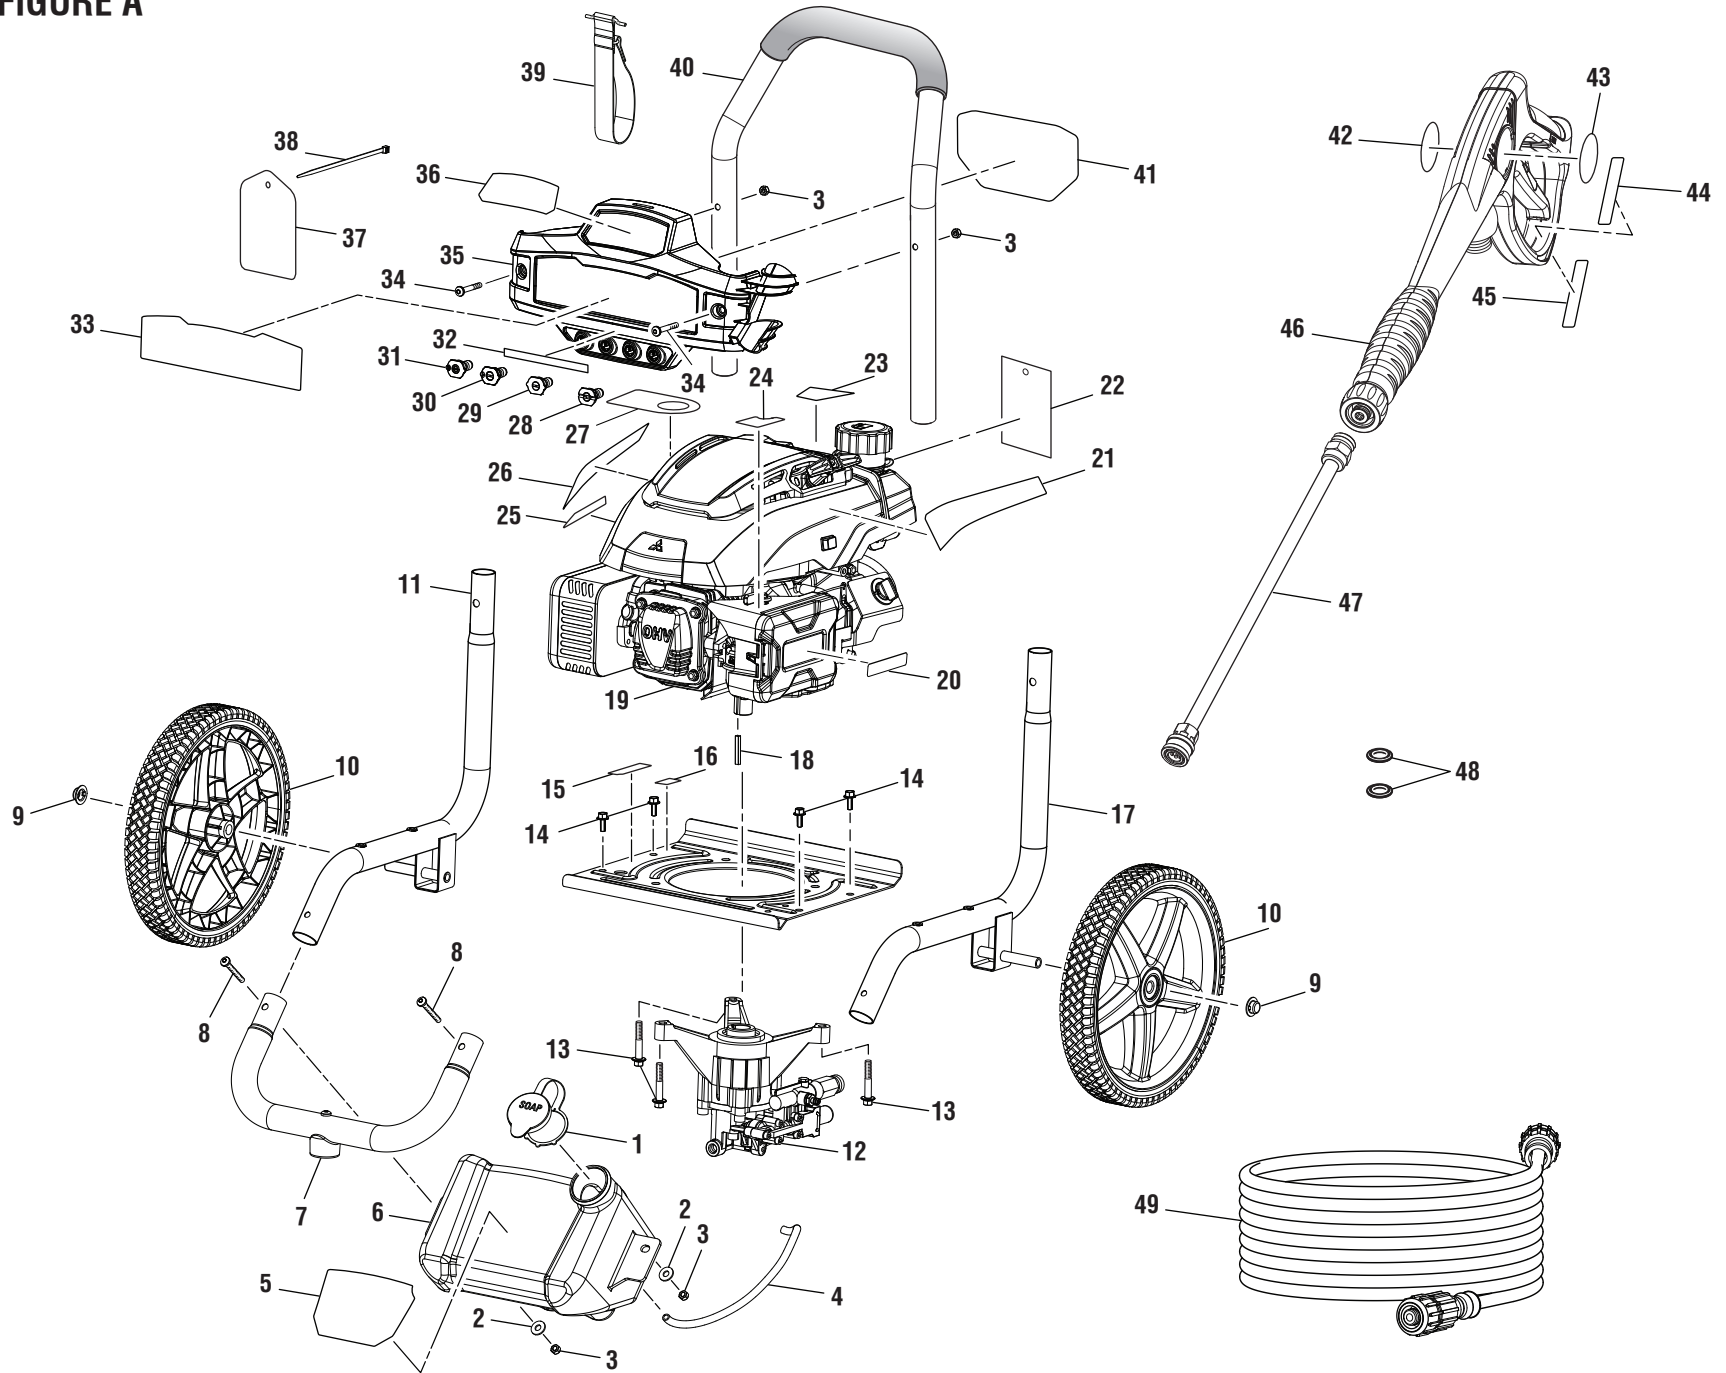

BLACKMAX PRESSURE WASHER – MODEL NO. BM802823

FIGURE A

BLACKMAX PRESSURE WASHER – MODEL NO. BM802823

The model number will be found on a label attached to pump housing. Always mention the model number in all correspondence regarding your **PRESSURE WASHER** or when ordering replacement parts.

FIGURE A PARTS LIST

KEY NO.	PART NUMBER	DESCRIPTION	QTY	KEY NO.	PART NUMBER	DESCRIPTION	QTY
1	310650004	Soap Tank Cap	1	27	961454002	Oil Dipstick Hangtag	1
2	638128004	Washer (1/4 in.)	2	28	308706015	Soap Nozzle	1
3	678610006	Lock Nut (M6)	4	29	308700030	40° Nozzle	1
4	570728009	Chemical Siphon Tube	1	30	308699029	25° Nozzle	1
5	941851026	Soap Tank Label	1	31	308698029	15° Nozzle	1
6	580875021	Soap Tank	1	32	940851342	Nozzle Callout Label	1
7	310742029	Main Frame Assembly (Front)	1	33	941851029	Performance Label (Mitsubishi)	1
8	661503015	Bolt (M6 X 48 mm, T30 Torx Hd.)	2	34	661834004	Bolt (M6 x 42 mm, T30 Torx Pan Hd.)	2
9	679957001	Cap Nut	2	35	310673030	Hose and Nozzle Holder Assembly	1
10	308451060	Wheel	2	36	940705345	Logo Label	1
11	310703024	Main Frame Assembly (Left)	1	37	961039015	Nozzle Hangtag	1
12	308653052	Pump (See Figure B)	1	38	900333015	Wire Tie	1
13	661505004	Bolt (M8 x 45 mm, Flange Hd.)	3	39	308350003	Hose Holder Strap	1
14	661505020	Bolt (M6 x 16 mm, Flange Hd.)	4	40	308638072	Handle Assembly	1
15	940947021	Combustion Warning Label	1	41	941851030	Quick Start Label	1
16	940871016	Add Oil Label	1	42	940654084	Trigger Handle Warning Label (English)	1
17	310704029	Main Frame Assembly (Right)	1	43	940726016	Blackmax Spray Wand Logo Label	1
18	678041006	Output Shaft Key	1	44	940654228	Trigger Handle Warning Label (French/Spanish)	1
19	NOTE A	Engine (Mitsubishi 173 cc, Recoil Start)	1	45	940786047	Trigger Handle Rating Label	1
20	941486009	Inquiries Label	1	46	308760019	Trigger Handle Assembly (Incl. Key Nos. 42 and 45)	1
21	941851014	Left Wing Label	1	47	308506014	Spray Wand	1
22	940971106	Danger Hangtag	1	48	120971005	O-Ring Kit	1
23	941851027	E85 Label	1	49	308835006	Hose (25 ft.)	1
24	940698039	Choke Label	1	Not Shown:			
25	941851028	Hot Surface Label	1		995000365	Operator's Manual	
26	941851013	Right Wing Label	1		995000366	Quick Reference Guide	

NOTE A: Techtronic Industries Power Equipment, Inc. will not provide complete motor as a replacement part. Motor are covered though the motor manufacturer's warranty. Consult the accompanying motor manual or contact our service department for assistance.