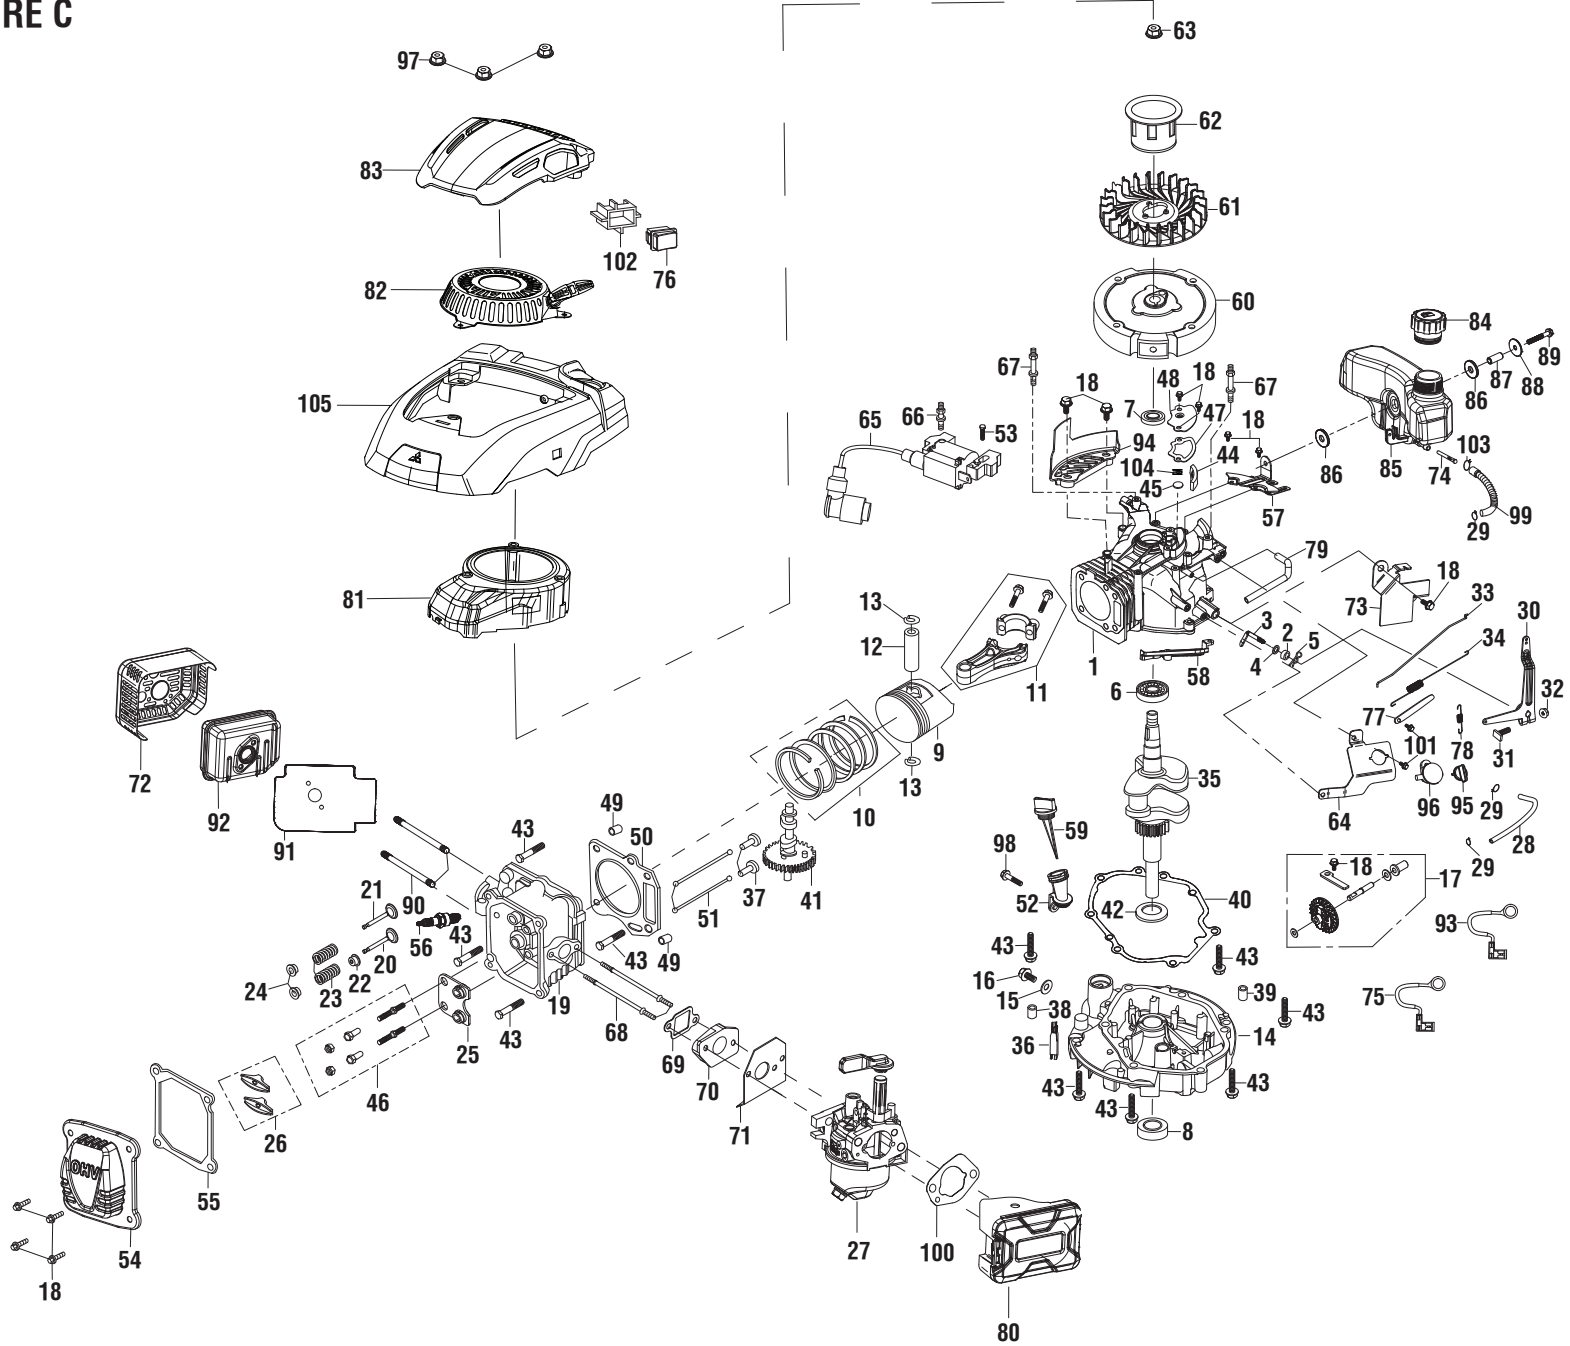

BLACKMAX PRESSURE WASHER – MODEL NO. BM802823

FIGURE C

BLACKMAX PRESSURE WASHER – MODEL NO. BM802823

The model number will be found on a label attached to pump housing. Always mention the model number in all correspondence regarding your **PRESSURE WASHER** or when ordering replacement parts.

FIGURE C PARTS LIST

KEY NO.	PART NUMBER	DESCRIPTION	QTY	KEY NO.	PART NUMBER	DESCRIPTION	QTY
1	099981133001	Crankcase.....	1	28	099981133028	Fuel Line	1
2	099981133002	Governor Arm Shaft Seal.....	1	29	099981133029	Fuel Line Clip	3
3	099981133003	Governor Arm Shaft	1	30	099981133030	Governor Arm	1
4	099981133004	Governor Arm Shaft Washer.....	1	31	099981133031	Governor Arm Bolt(M6 x 21 mm, Hex Hd.).....	1
5	099981133005	Pin Lock.....	1	32	099981140081	Nut (M6).....	1
6	099981133006	Ball Bearing.....	1	33	099981133033	Governor Rod	1
7	099981133007	Oil Seal.....	1	34	099981133034	Throttle Return Spring	1
8	099981133008	Oil Seal.....	1	35	099981133035	Crankshaft Assembly.....	1
9	099981133009	Piston.....	1	36	099981133036	Oil Defense Pipe	1
10	099981133010	Piston Scraper Ring Set	1	37	099981133037	Valve Lifter	2
11	099981133011	Connecting Rod Assembly	1	38	099981133038	Case Cover Dowel Pin	1
12	099981133012	Piston Pin.....	1	39	099981133039	Case Cover Dowel Pin.....	1
13	099981133013	Piston Clip.....	2	40	099981133040	Case Cover Packing	1
14	099981133014	Crankcase Cover Assembly.....	1	41	099981133041	Camshaft Assembly.....	1
15	099981133015	Drain Plug Washer	1	42	099981133042	Crankshaft Washer	1
16	099981133016	Drain Plug	1	43	099981133043	Bolt (M8 x 50 mm).....	10
17	099981133017	Governor Assembly	1	44	099981133044	Breather Filter	1
18	099981133018	Bolt (M6 x 12 mm, Hex Flange Hd.).....	12	45	099981133045	Breather Valve Cover	1
19	099981133019	Cylinder Head	1	46	099981133046	Rocker Bolt	2
20	099981133020	Inlet Valve.....	1	47	099981133047	Breather Chamber Gasket.....	1
21	099981133021	Exhaust Valve.....	1	48	099981133048	Breather Chamber Cap.....	1
22	099981133022	Intake Valve Returner.....	1	49	099981133049	Dowel Pin.....	2
23	099981133023	Valve Spring.....	2	50	099981133050	Cylinder Head Gasket.....	1
24	099981133024	Valve Spring In Seat.....	2	51	099981133051	Push Rod	2
25	099981133025	Push Rod Guide Plate	1	52	099981133052	Oil Filler Extension	1
26	099981133026	Rocker Assembly.....	2	53	099981133053	Bolt (M6 x 30 mm).....	1
27	099981133027	Carburetor Assembly.....	1	54	099981140082	Cylinder Head Cover Comp.....	1