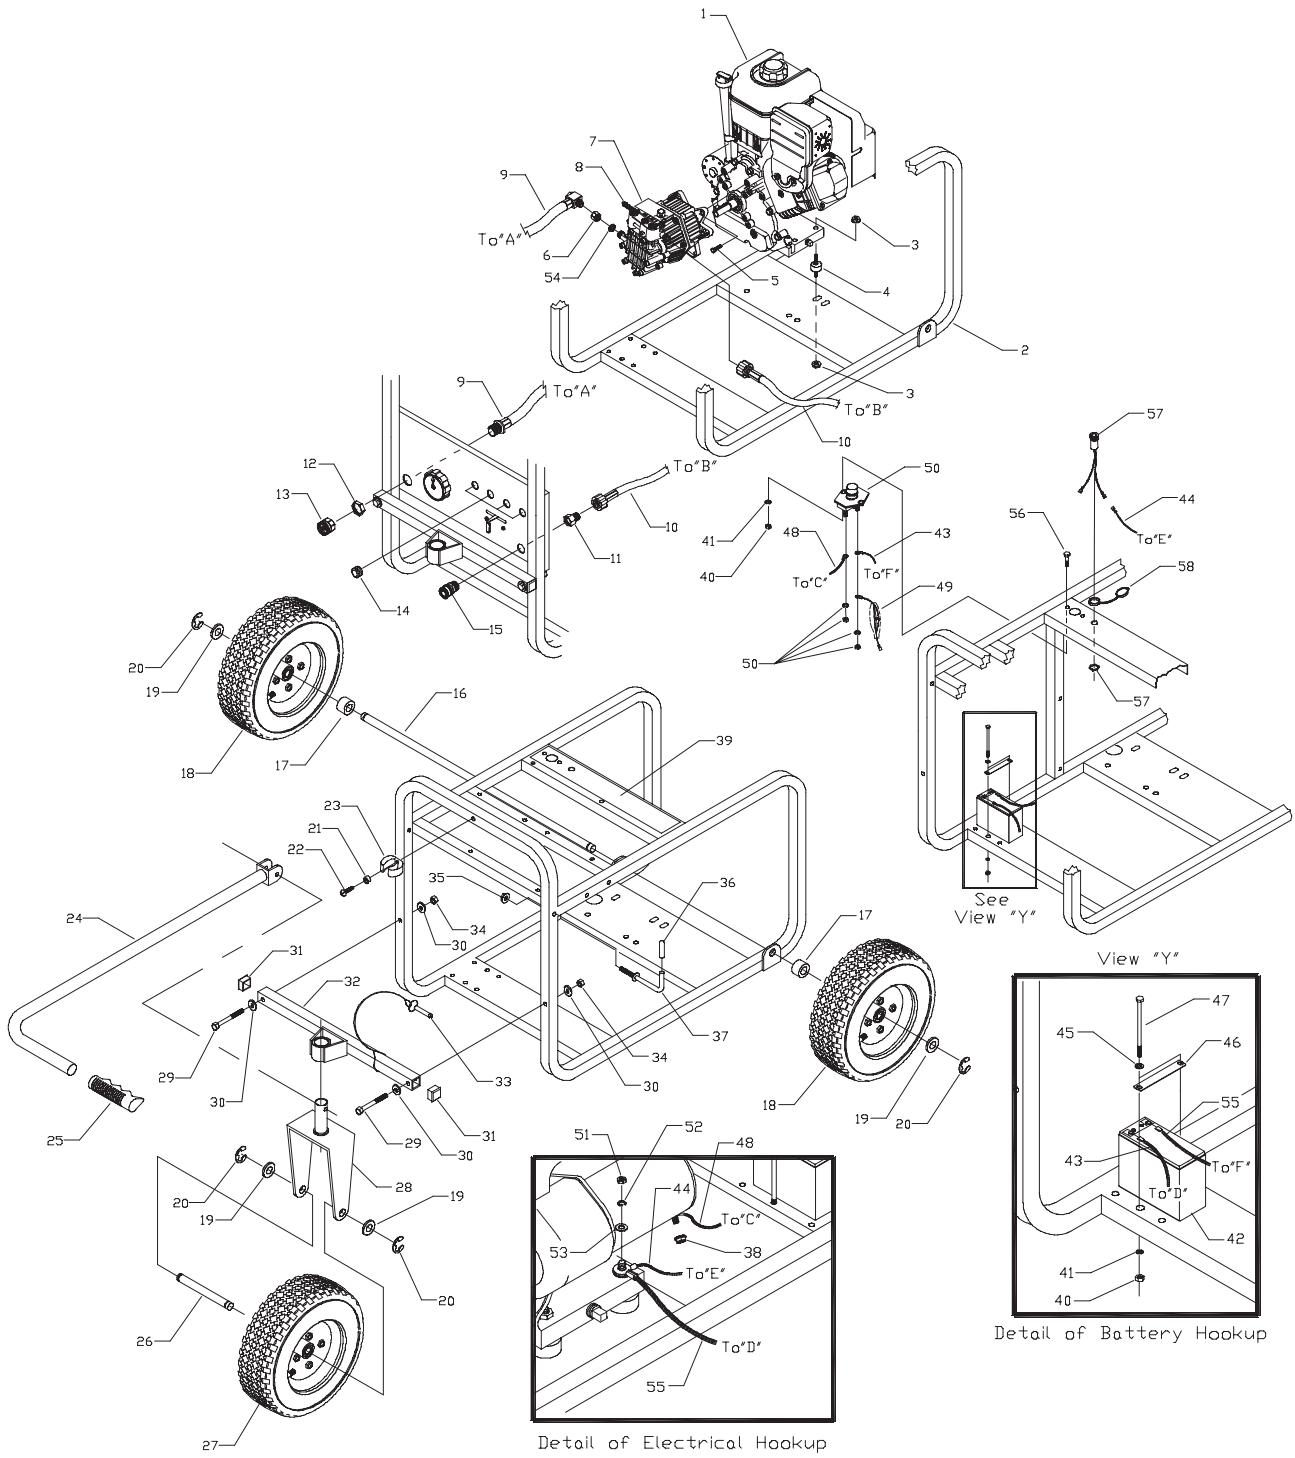

DR[®] POWER WASHER

ILLUSTRATED PARTS LIST

3000 PSI Unit (Model 01581) - Frame Exploded View

Detail of Electrical Hookup

Detail of Battery Hookup

3000 PSI Unit (Model 01581) - Parts Exploded View

3000 PSI Unit (Model 01581) - Parts List

* = Obtain from local hardware source

3000 PSI Pump (Model 01581) - Exploded View

Item numbers 26, 37, 54, 55, 56, 57, 61, and 62 are service kits and include all parts shown within the box.

3000 PSI Pump (Model 01581) - Parts List