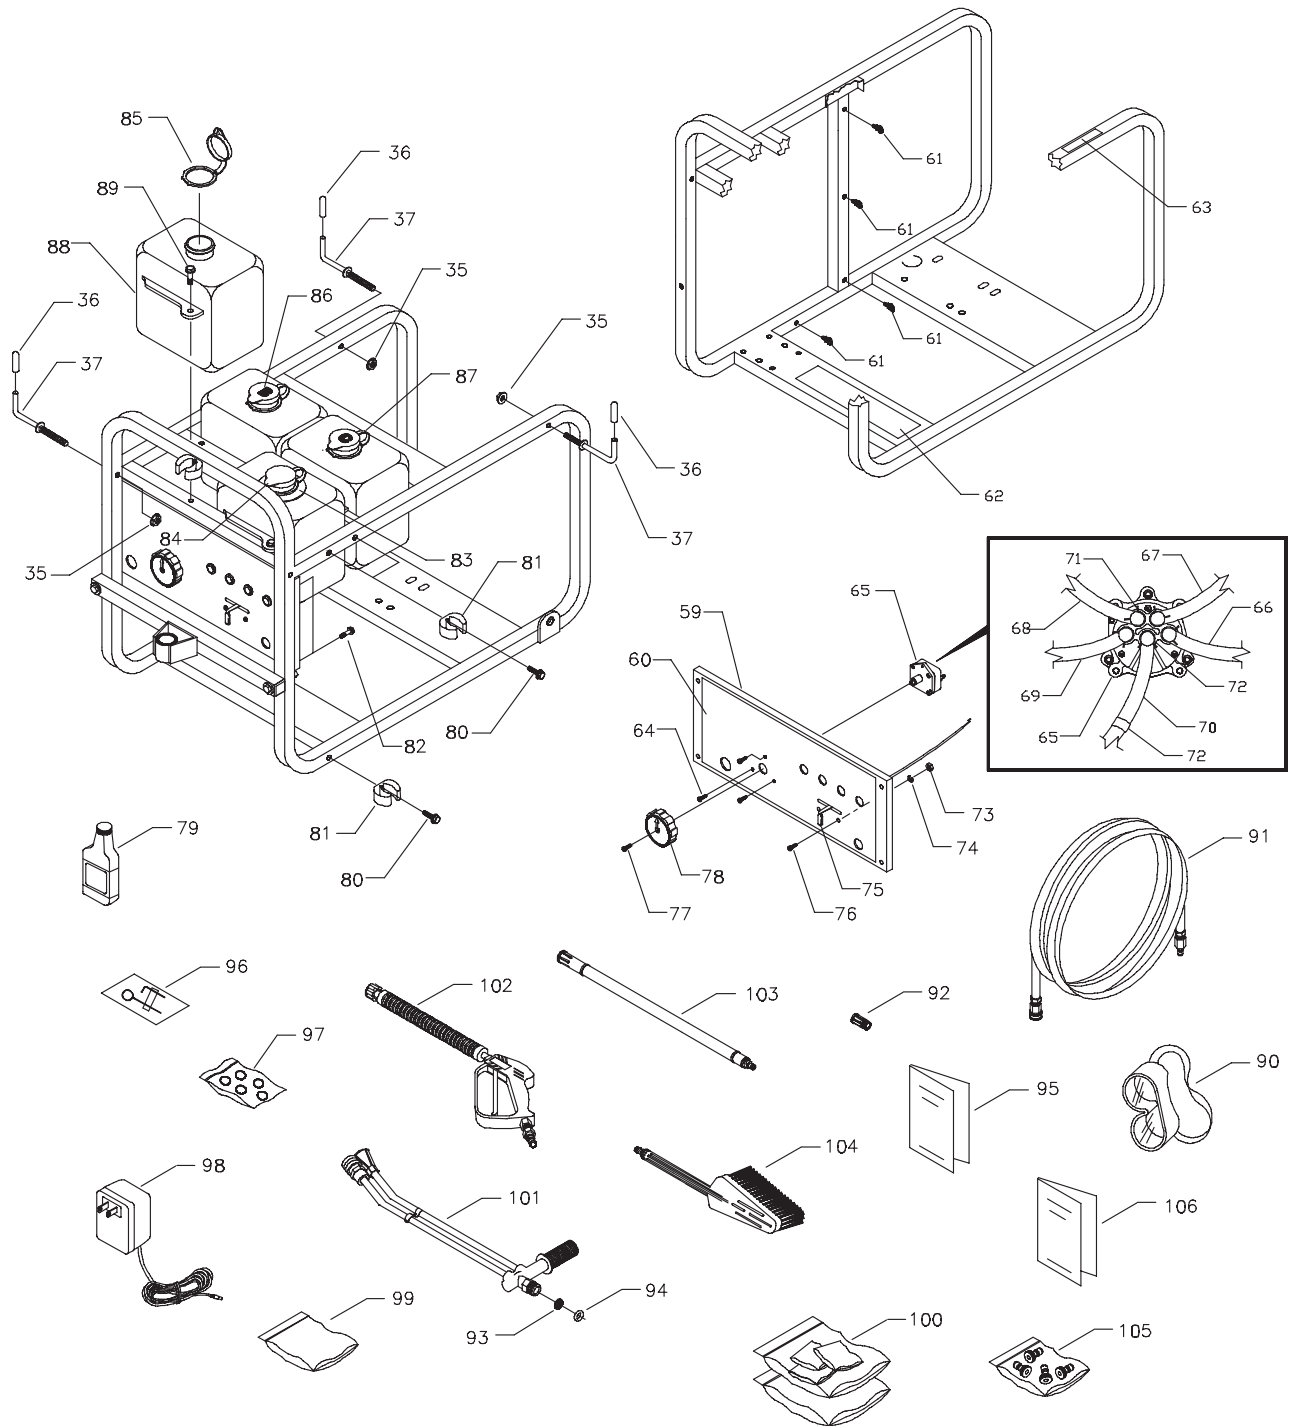

DR[®] POWER WASHER

ILLUSTRATED PARTS LIST

3000 PSI Unit (Model 01581) - Frame Exploded View

Detail of Electrical Hookup

Detail of Battery Hookup

3000 PSI Unit (Model 01581) - Parts Exploded View

3000 PSI Unit (Model 01581) - Parts List