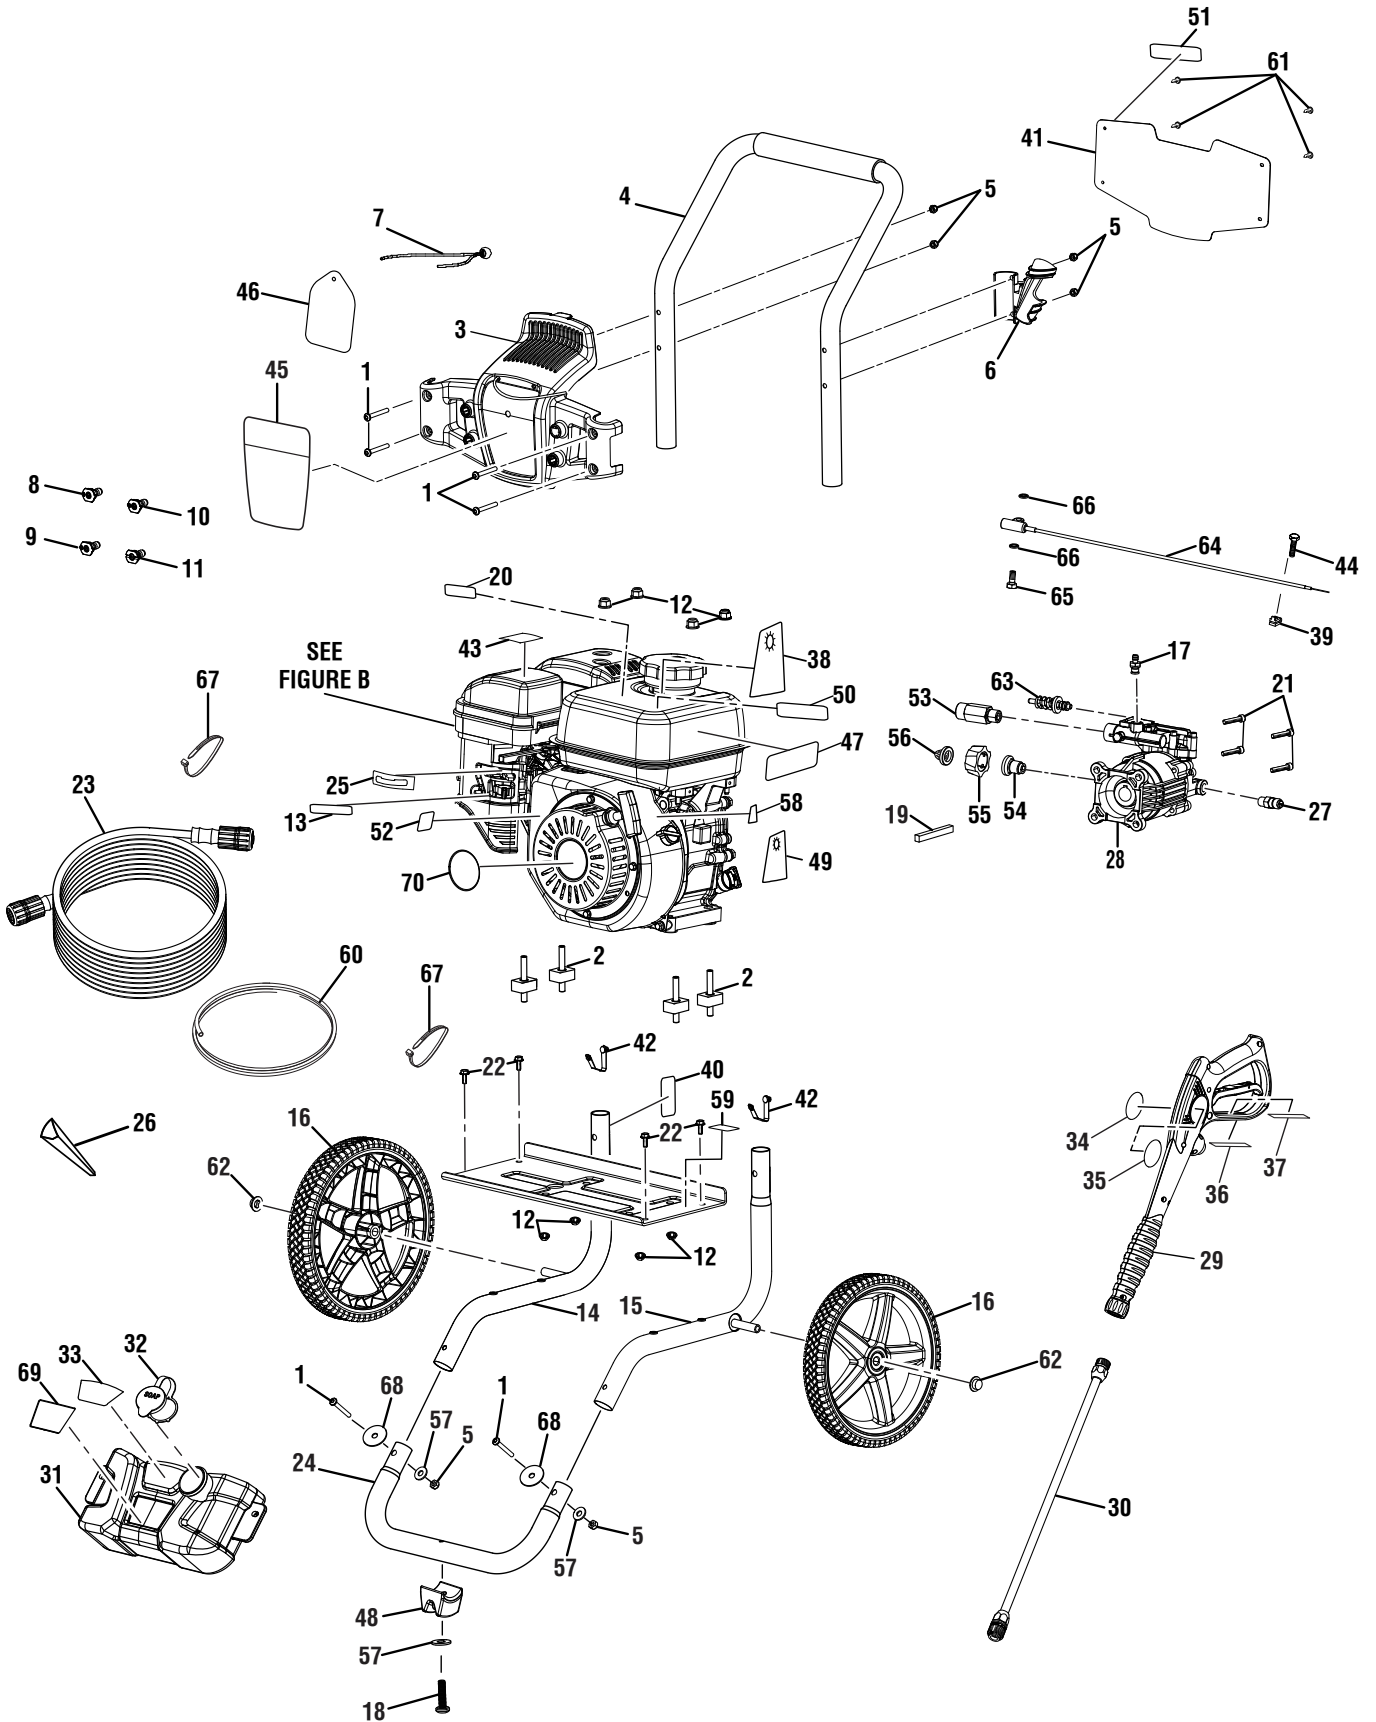

RYOBI PRESSURE WASHER MODEL NO. RY80533

RYOBI PRESSURE WASHER MODEL NO. RY80533

The model number will be found on a label attached to the engine plate. Always mention the model number in all correspondence regarding your **PRESSURE WASHER** or when ordering replacement parts.

KEY NO.	PART NUMBER	DESCRIPTION	QTY	KEY NO.	PART NUMBER	DESCRIPTION	QTY
1	661503015	Screw (M6 x 48 mm, T30 Torx Hd.)	6	36	940654228	Warning Label (Fr/Sp)	1
2	570554005	Engine Isolator	4	37	940786020	Label (Wand Rating)	1
3	310673006	Hose and Nozzle Holder Assembly (Inc. Key 7)	1	38	940473012	Danger Hangtag	1
4	308638042	Handle w/Foam	1	39	524014001	Cable Clamp	1
5	678610006	Lock Nut (M6)	6	40	940947003	Combustion Warning Label	1
6	519313009	Wand Holder	1	41	524408020	Quick Start Panel	1
7	310664001	Bungee Cord Assembly	1	42	308421004	Lock Button w/Spring Clip	2
8	308700030	40° Nozzle	1	43	940680027	Hot Surface Label	1
9	308706011	Soap Nozzle	1	44	660938003	Bolt (M5 x 20 mm)	1
10	308699029	25° Nozzle	1	45	940779117	Performance Label	1
11	308697029	0° Nozzle	1	46	961039005	Nozzle Hangtag	1
12	678774002	Flange Nut (M8 x 1.25)	8	47	940894004	Danger Label	1
13	941709001	Fuel On-Off Label	1	48	561307007	Rubber Foot	1
14	310703021	Main Frame Assembly (Left, Inc. Key No. 42)	1	49	940889002	Dipstick Hangtag	1
15	310704024	Main Frame Assembly (Right, Inc. Key No. 42)	1	50	940872003	No E85 Label	1
16	308451053	Wheel	2	51	941486008	Inquiries Label	1
17	308452002	Detergent Suction Kit	1	52	940647084	Fuel Valve Label	1
18	660224009	Bolt (M6 x 25 mm, T30 Torx Hd.)	1	53	308862003	Outlet Tube	1
19	678041007	Output Shaft Key (40 mm)	1	54	642058001	Spindle	1
20	940899003	Do Not Mix Label	1	55	310993003	Collar	1
21	660739002	Bolt (5/16-24 x 23 mm, Soc.Hex Hd.)	4	56	308662001	Filter Screen (Pump Inlet)	1
22	661505020	Flange Bolt (M6 x 16 mm)	4	57	638128004	Washer (1/4 in.)	3
23	308835006	Hose (25 ft.)	1	58	940708018	Engine On/Off Label	1
24	310742026	Front Frame (Incs. Key No. 18, 48 & 57)	1	59	940871010	Oil Fill Location Label	1
25	940647083	Choke Label	1	60	561399010	Chemical Siphon Tube	1
26	519314001	Funnel	1	61	660923016	Screw (#6-20)	4
27	678169004	Thermal Release Valve	1	62	679957001	Push Cap Nut	2
28	308653069	Pump	1	63	310924003	Unloader Valve Assembly	1
29	308760019	Trigger Handle Assembly (Inc. Keys 35 & 37)	1	64	310437012	Idle Down Throttle Valve Assembly	1
30	308506006	Extension Wand	1	65	660971005	Bolt (M10 x 1-1/2, Banjo)	1
31	580875009	Soap Tank	1	66	310928001	Bonded Compression Seal	2
32	310650004	Soap Tank Cap	1	67	900333015	Wire Tie	2
33	941608003	Soap Dilution Label	1	68	638128022	Fender Washer (1/4 in.)	2
34	940786035	Label (Wand Logo)	1	69	940705228	Soap Tank Label	1
35	940654084	Warning Label (En)	1	70	940633032	Recoil Label	1
				Not Shown:			
				120900147	Pump Protector (4 oz., Not Included)		
				990000863	Operator's Manual		
				990000865	Quick Start Guide		

NOTE A: OWT Industries, Inc., will not provide complete engines as replacement parts. Engines are covered through the engine manufacturer's warranty. Consult the accompanying engine manual or contact our service department for assistance.