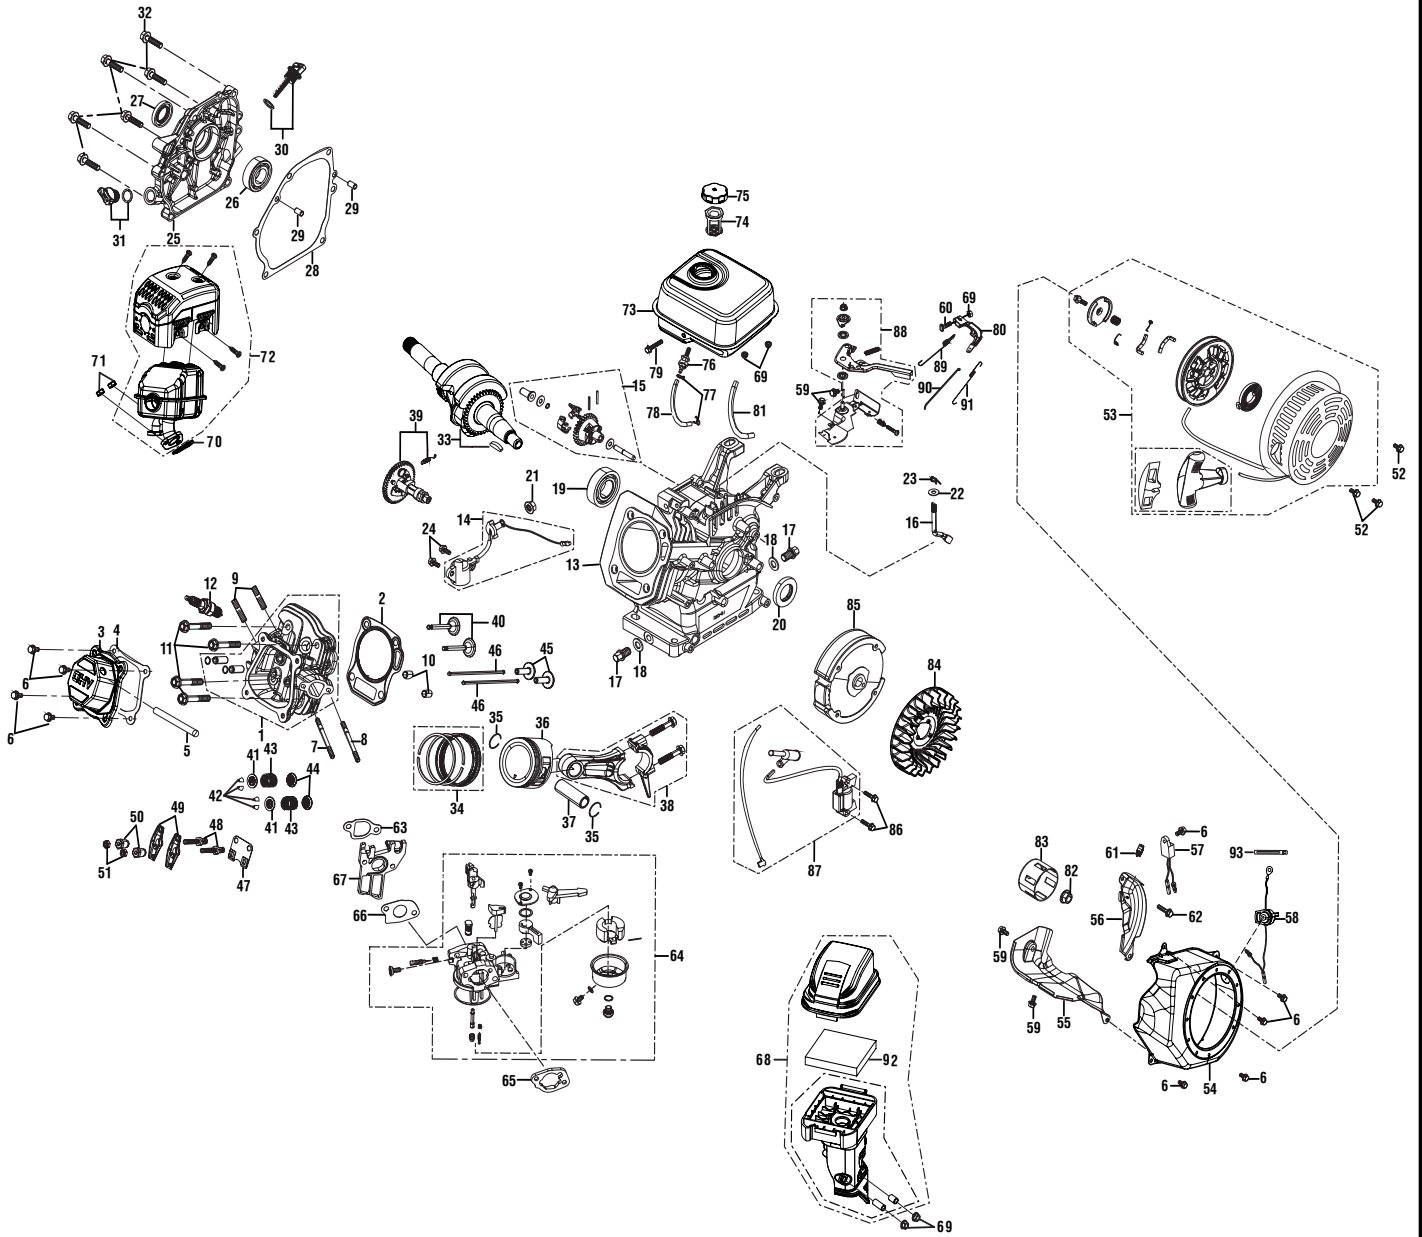

RYOBI PRESSURE WASHER MODEL NO. RY80533

RYOBI PRESSURE WASHER MODEL NO. RY80533

The model number will be found on a label attached to the engine plate. Always mention the model number in all correspondence regarding your **PRESSURE WASHER** or when ordering replacement parts.