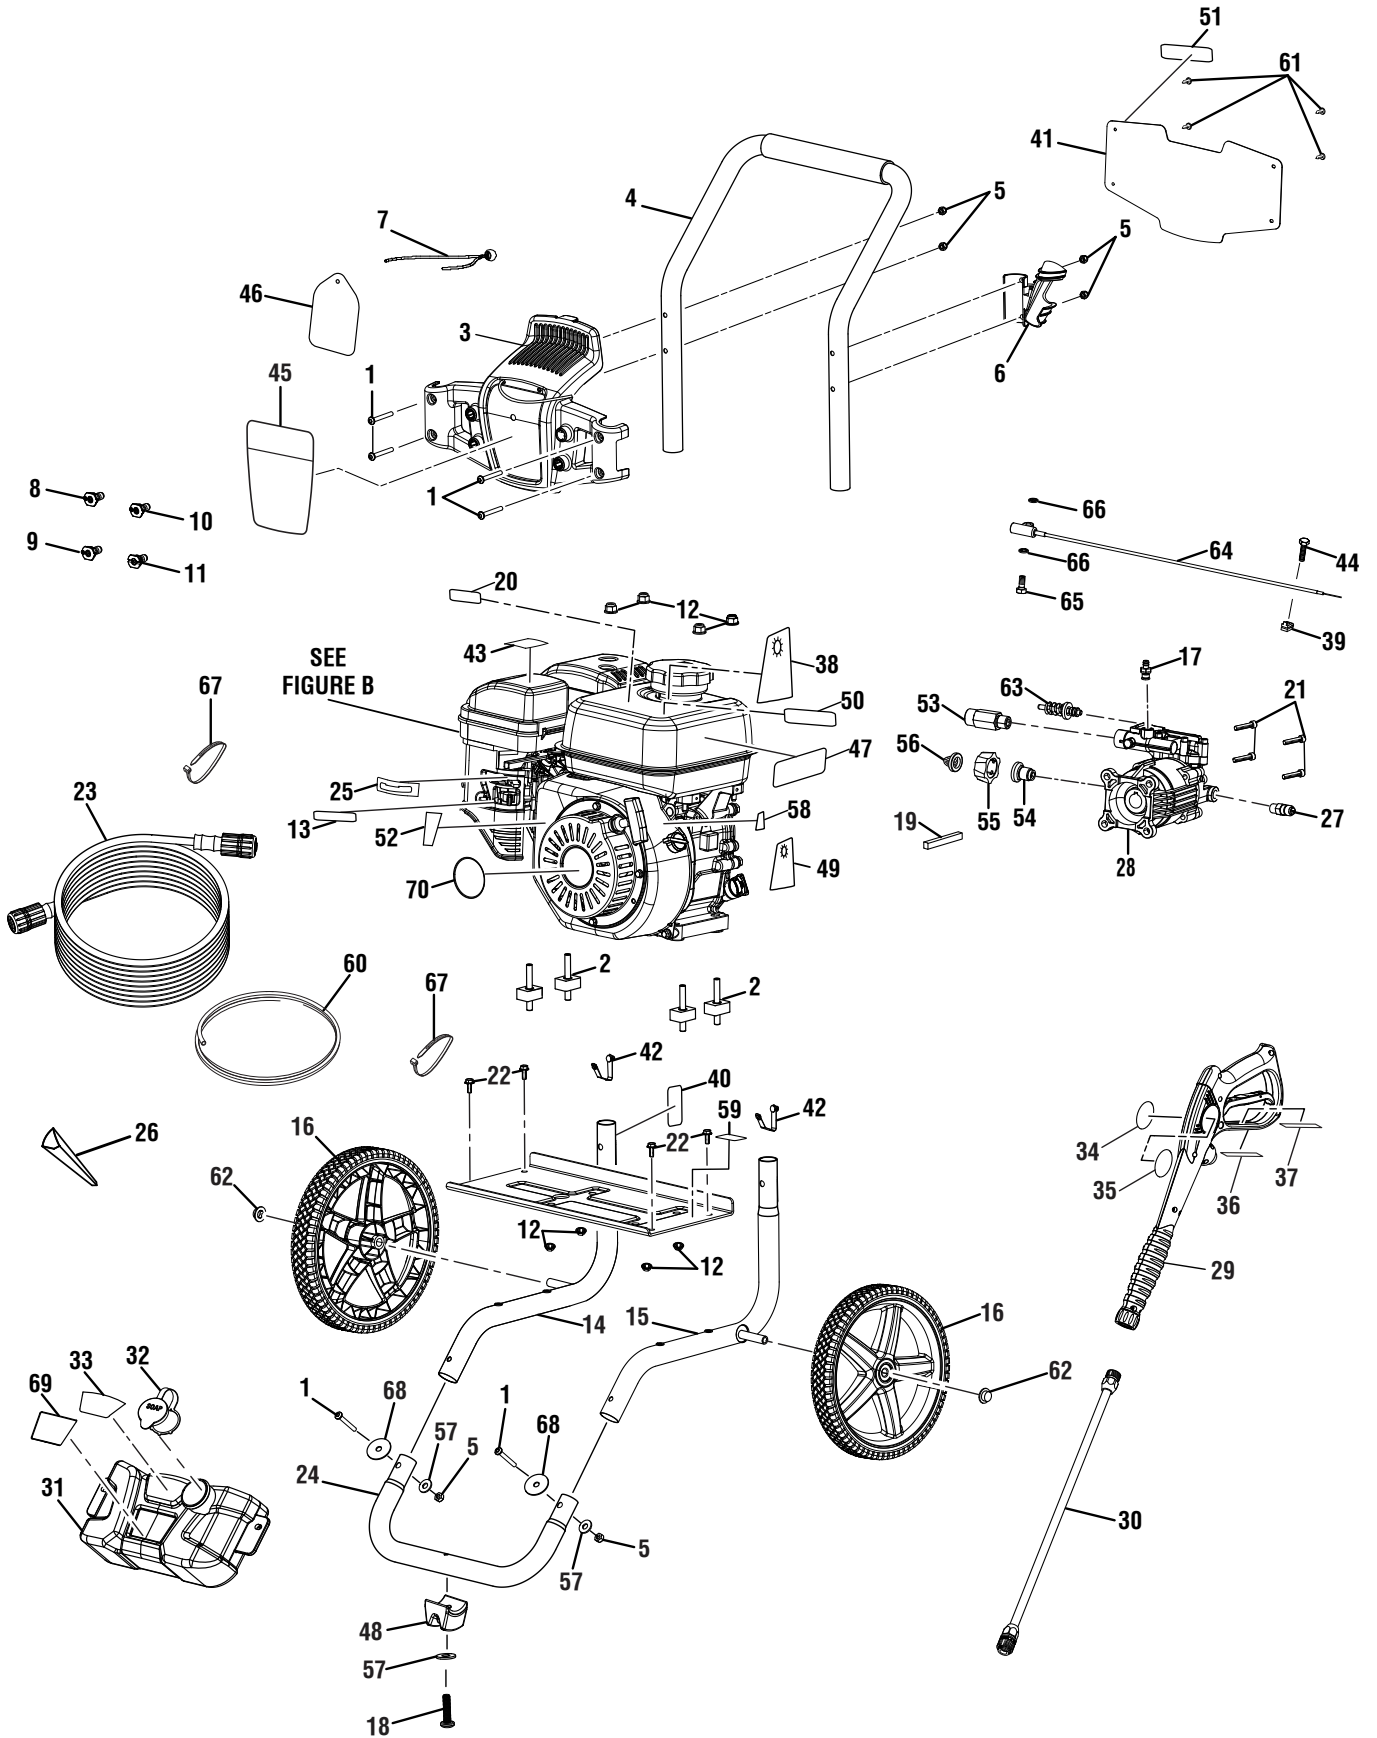

RYOBI PRESSURE WASHER MODEL NO. RY80544

RYOBI PRESSURE WASHER MODEL NO. RY80544

The model number will be found on a label attached to the engine plate. Always mention the model number in all correspondence regarding your **PRESSURE WASHER** or when ordering replacement parts.

KEY NO.	PART NUMBER	DESCRIPTION	QTY	KEY NO.	PART NUMBER	DESCRIPTION	QTY
1	661503015	Screw (M6 x 48 mm, T30 Torx Hd.)	6	36	940654228	Warning Label (Fr/Sp)	1
2	570554005	Engine Isolator	4	37	940786020	Label (Wand Rating)	1
3	310673006	Hose and Nozzle Holder Assembly (Inc. Key 7)	1	38	940473012	Danger Hangtag	1
4	308638042	Handle w/Foam	1	39	524014001	Cable Clamp	1
5	678610006	Lock Nut (M6)	6	40	940947003	Combustion Warning Label	1
6	519313009	Wand Holder	1	41	524408020	Quick Start Panel	1
7	310664001	Bungee Cord Assembly	1	42	308421004	Lock Button w/Spring Clip	2
8	308700012	40° Nozzle	1	43	940680027	Hot Surface Label	1
9	308706011	Soap Nozzle	1	44	660938003	Bolt (M5 x 20 mm)	1
10	308699012	25° Nozzle	1	45	940779118	Performance Label	1
11	308697012	0° Nozzle	1	46	961039005	Nozzle Hangtag	1
12	678774002	Flange Nut (M8 x 1.25)	8	47	940894004	Danger Label	1
13	941709001	Fuel On-Off Label	1	48	561307007	Rubber Foot	1
14	310703021	Main Frame Assembly (Left, Inc. Key No. 42)	1	49	940889002	Dipstick Hangtag	1
15	310704024	Main Frame Assembly (Right, Inc. Key No. 42)	1	50	940872003	No E85 Label	1
16	308451053	Wheel	2	51	941486008	Inquiries Label	1
17	308452002	Detergent Suction Kit	1	52	940647084	Fuel Valve Label	1
18	660224009	Bolt (M6 x 25 mm, T30 Torx Hd.)	1	53	308862003	Outlet Tube	1
19	678041007	Output Shaft Key (40 mm)	1	54	642058001	Spindle	1
20	940899003	Do Not Mix Label	1	55	310993003	Collar	1
21	660739002	Bolt (5/16-24 x 23 mm, Soc.Hex Hd.)	4	56	308662001	Filter Screen (Pump Inlet)	1
22	661505020	Flange Bolt (M6 x 16 mm)	4	57	638128004	Washer (1/4 in.)	3
23	308835006	Hose (25 ft.)	1	58	940708018	Engine On/Off Label	1
24	310742026	Front Frame (Incs. Key No. 18, 48 & 57)	1	59	940871010	Oil Fill Location Label	1
25	940647083	Choke Label	1	60	561399010	Chemical Siphon Tube	1
26	519314001	Funnel	1	61	660923016	Screw (#6-20)	4
27	678169004	Thermal Release Valve	1	62	679957001	Push Cap Nut	2
28	308653055	Pump	1	63	310924003	Unloader Valve Assembly	1
29	308760019	Trigger Handle Assembly	1	64	310437012	Idle Down Throttle Valve Assembly	1
30	308506006	Extension Wand	1	65	660971005	Bolt (M10 x 1.5 mm, Banjo)	1
31	580875009	Soap Tank	1	66	310928001	Bonded Compression Seal	2
32	310650004	Soap Tank Cap	1	67	900333015	Wire Tie	2
33	941608003	Soap Dilution Label	1	68	638128022	Fender Washer (1/4 in.)	2
34	940786035	Label (Wand Logo)	1	69	940705228	Soap Tank Label	1
35	940654084	Warning Label (En)	1	70	940633033	Recoil Label	1
				Not Shown:			
				990000866	Operator's Manual		
				990000868	Quick Start Guide		

NOTE A: OWT Industries, Inc., will not provide complete engines as replacement parts. Engines are covered through the engine manufacturer's warranty. Consult the accompanying engine manual or contact our service department for assistance.