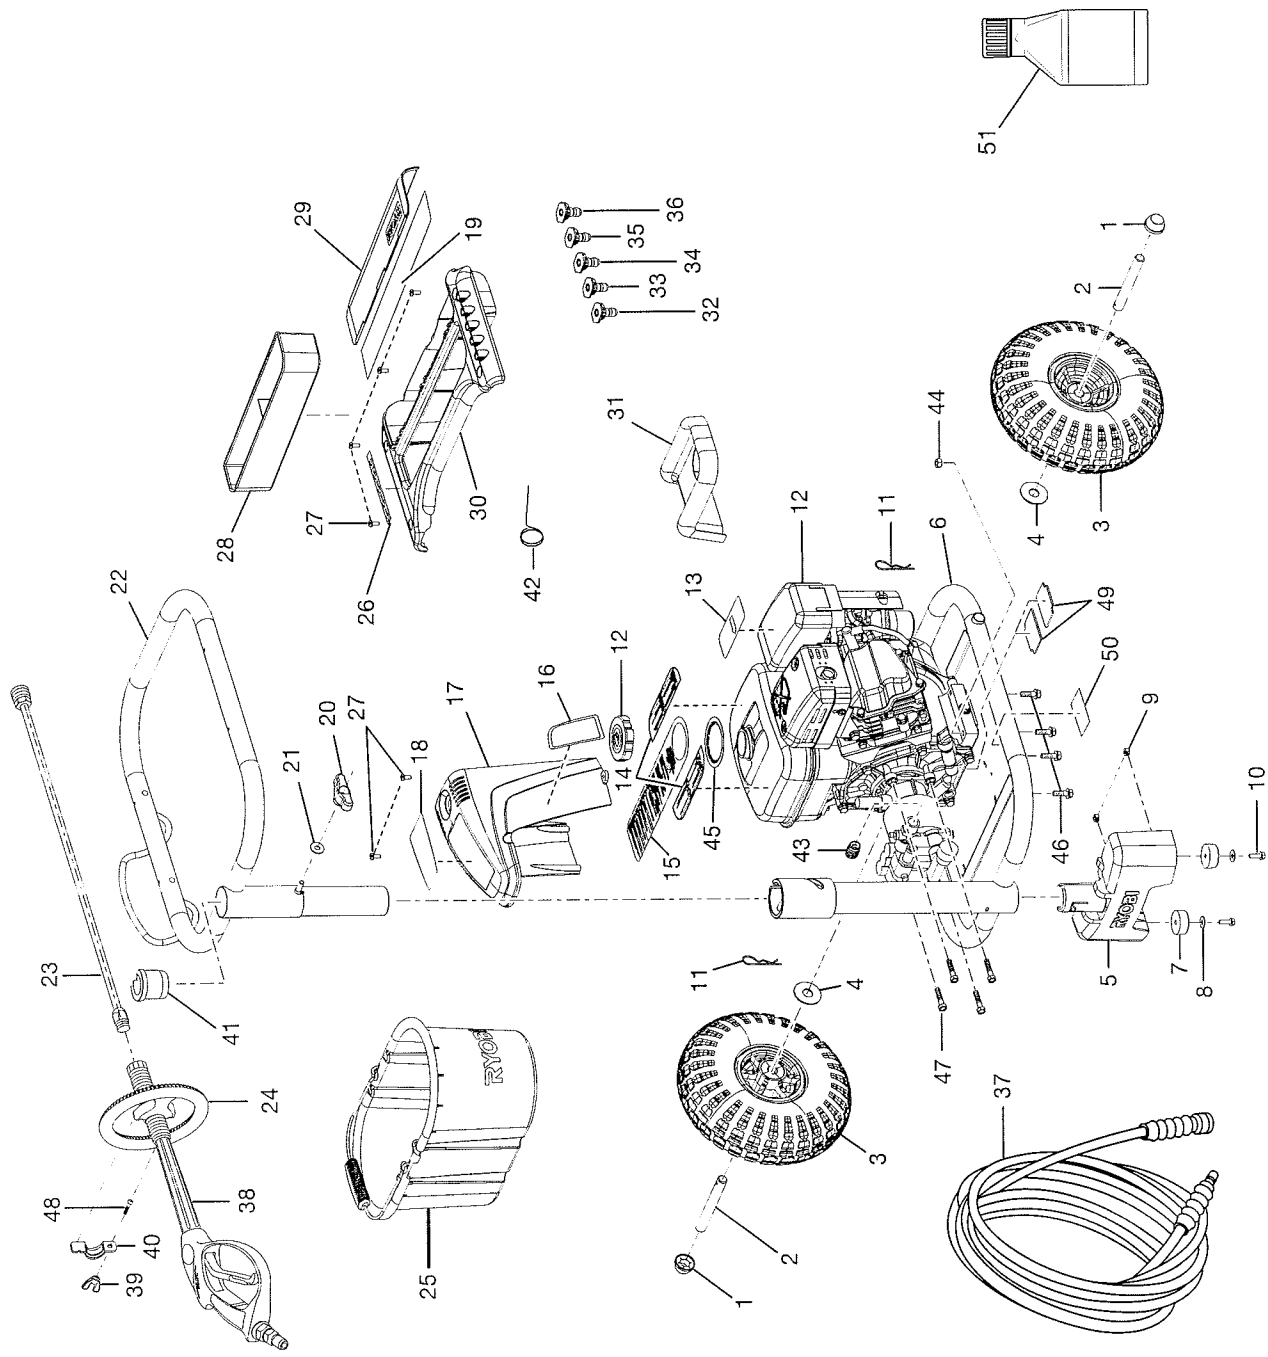

RYOBI GASOLINE PRESSURE WASHER - MODEL NUMBER RY80030

RYOBI GASOLINE PRESSURE WASHER – MODEL NUMBER RY80030

The model number will be found on a plate attached to the engine housing. Always mention the model number in all correspondence regarding your Pressure Washer or when ordering repair parts.

PARTS LIST

KEY NO.	PART NO.	DESCRIPTION	QTY.
1	985648001	PUSH CAP.....	2
2	985646001	AXLE.....	2
3	985650001	WHEEL ASSEMBLY.....	2
4	638128001	WASHER.....	2
5	985651001	FOOT.....	1
6	985691001	LOWER TUBE BODY.....	1
7	985652001	WEAR PAD.....	2
8	638128003	WASHER.....	2
9	678016002	* NYLON LOCK NUT (1/4-20).....	2
10	660738001	* SCREW (1/4-20 X 3/4 in. HEX HD.).....	2
11	985647001	HITCH PIN.....	2
12	***	ENGINE, ROBIN (EX21).....	1
13	986115001	LABEL, HOT SURFACE WARNING.....	1
14	986116001	LABEL, WARNING.....	1
15	986112001	LABEL, CAUTION.....	1
16	986111001	LABEL, PUMP DESIGNATOR.....	1
17	985662001	PUMP COVER.....	1
18	986072001	LABEL, QUICK START GUIDE.....	1
19	986113001	QUICK START GUIDE.....	1
20	985771001	KNOB (5/16 in.).....	1
21	638128002	WASHER (5/16 in.).....	1
22	985685001	UPPER TUBE BODY.....	1
23	985675001	SPRAY WAND EXTENSION.....	1
24	985672001	HANDLE.....	1
25	985663001	DETERGENT BUCKET.....	1
26	986073001	LABEL, NOZZLE.....	1
27	985670001	SCREW (12-14 TYPE B THREAD).....	6
28	985669001	TRAY INSERT.....	1
29	985668001	LID.....	1

* Standard Hardware Item – May Be Purchased Locally
*** Parts Available At Your Local Robin Dealer