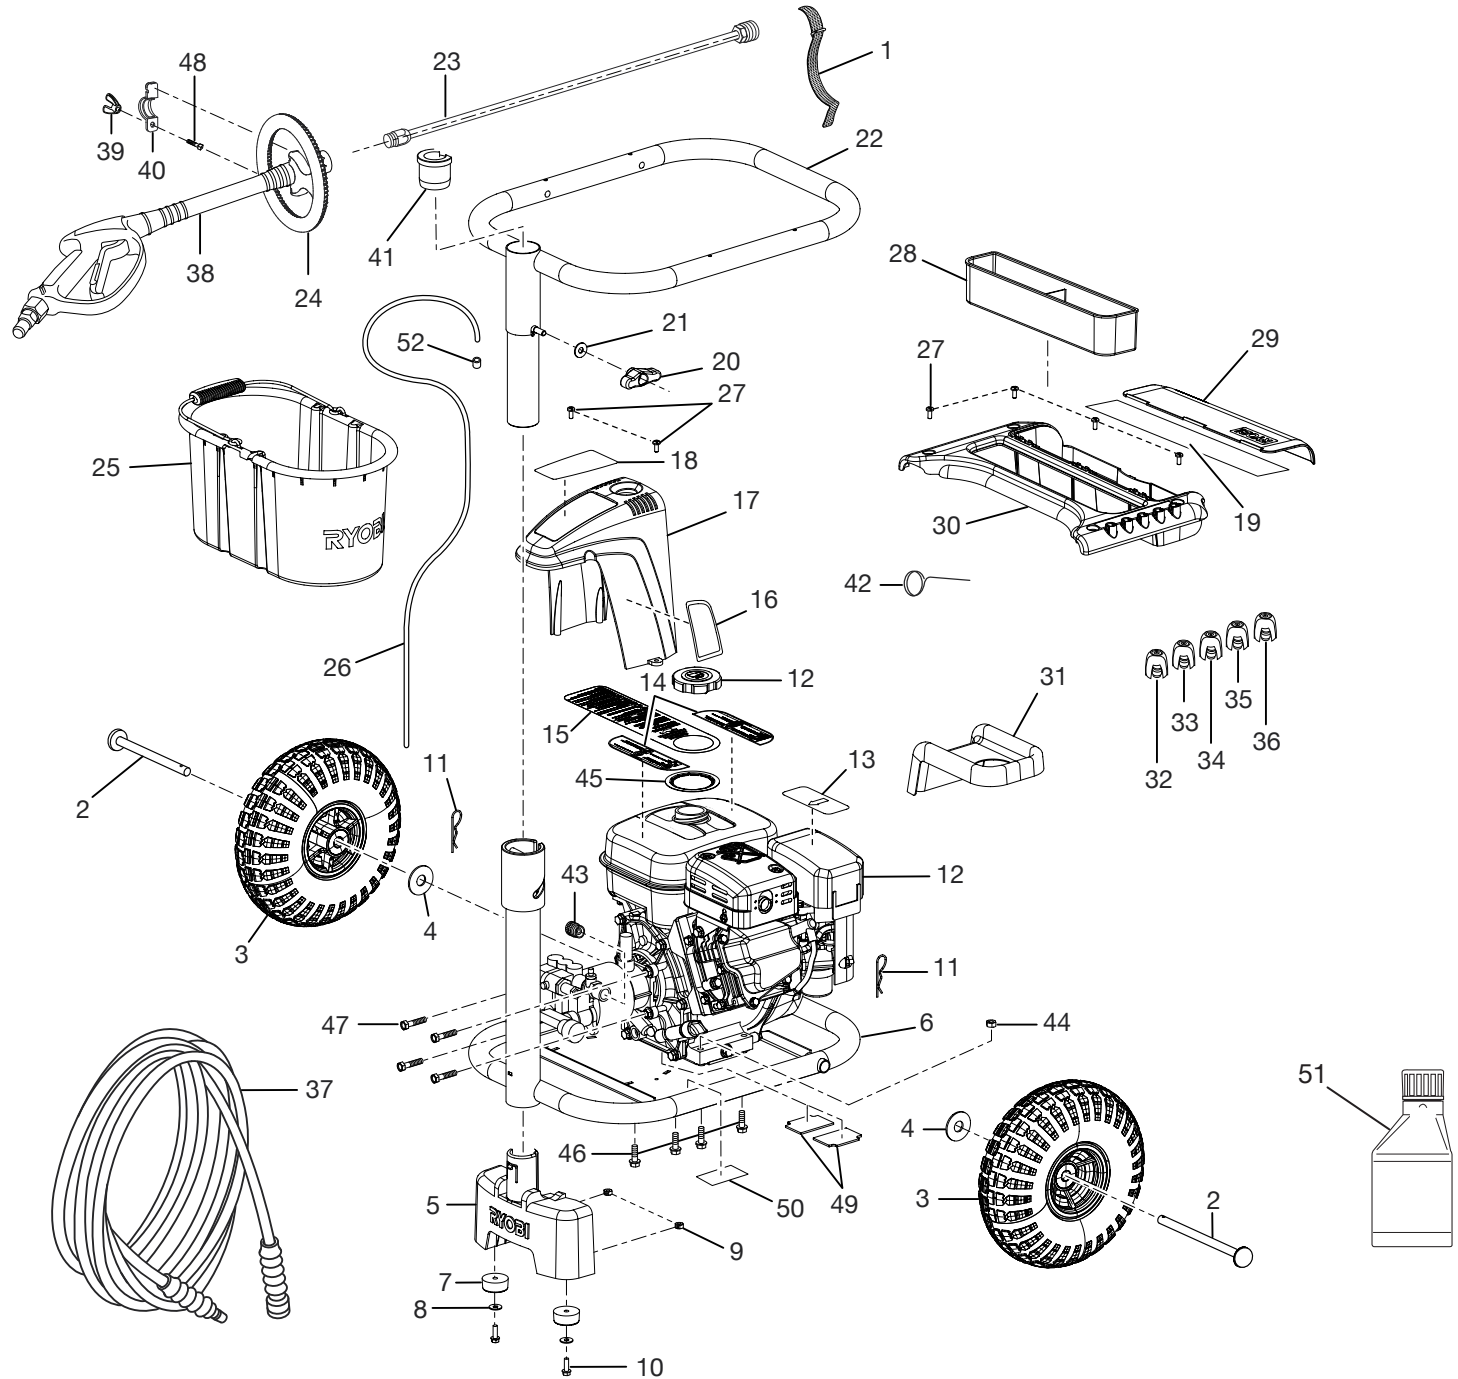

**RYOBI
GASOLINE PRESSURE WASHER
MODEL NUMBER RY80030A
REPLACEMENT PARTS**

RYOBI GASOLINE PRESSURE WASHER - MODEL NUMBER RY80030A

RYOBI GASOLINE PRESSURE WASHER – MODEL NUMBER RY80030A

The model number will be found on a plate attached to the engine housing. Always mention the model number in all correspondence regarding your **Pressure Washer** or when ordering repair parts.

PARTS LIST

KEY NO.	PART NO.	DESCRIPTION	QTY.
1	308488001	Hook and Loop Strap	1
2	985646001	Axle	2
3	985650001	Wheel Assembly	2
4	638128001	Washer.....	2
5	985651001	Foot	1
6	985691001	Lower Tube Body.....	1
7	985652001	Wear Pad	2
8	638128003	Washer.....	2
9	678016002	* Nylon Lock Nut (1/4-20)	2
10	660738001	* Screw (1/4-20 x 3/4 in. Hex Hd.)	2
11	985647001	Hitch Pin	2
12	***	Engine, Robin (ex21).....	1
13	986115001	Label, Hot Surface Warning	1
14	986116001	Label, Warning.....	1
15	986112001	Label, Caution	1
16	986111001	Label, Pump Designator	1
17	985662001	Pump Cover.....	1
18	986072001	Label, Quick Start Guide	1
19	986113001	Quick Start Guide	1
20	985771001	Knob (5/16 in.)	1
21	638128002	Washer (5/16 in.).....	1
22	308010020	Upper Tube Body	1
23	638130001	Spray Wand Extension	1
24	985672001	Handle	1
25	985663001	Detergent Bucket.....	1
26	561399001	Injection Hose.....	1
27	985670001	Screw (12-14 type b thread).....	6
28	985669001	Tray Insert	1
29	985668001	Lid.....	1