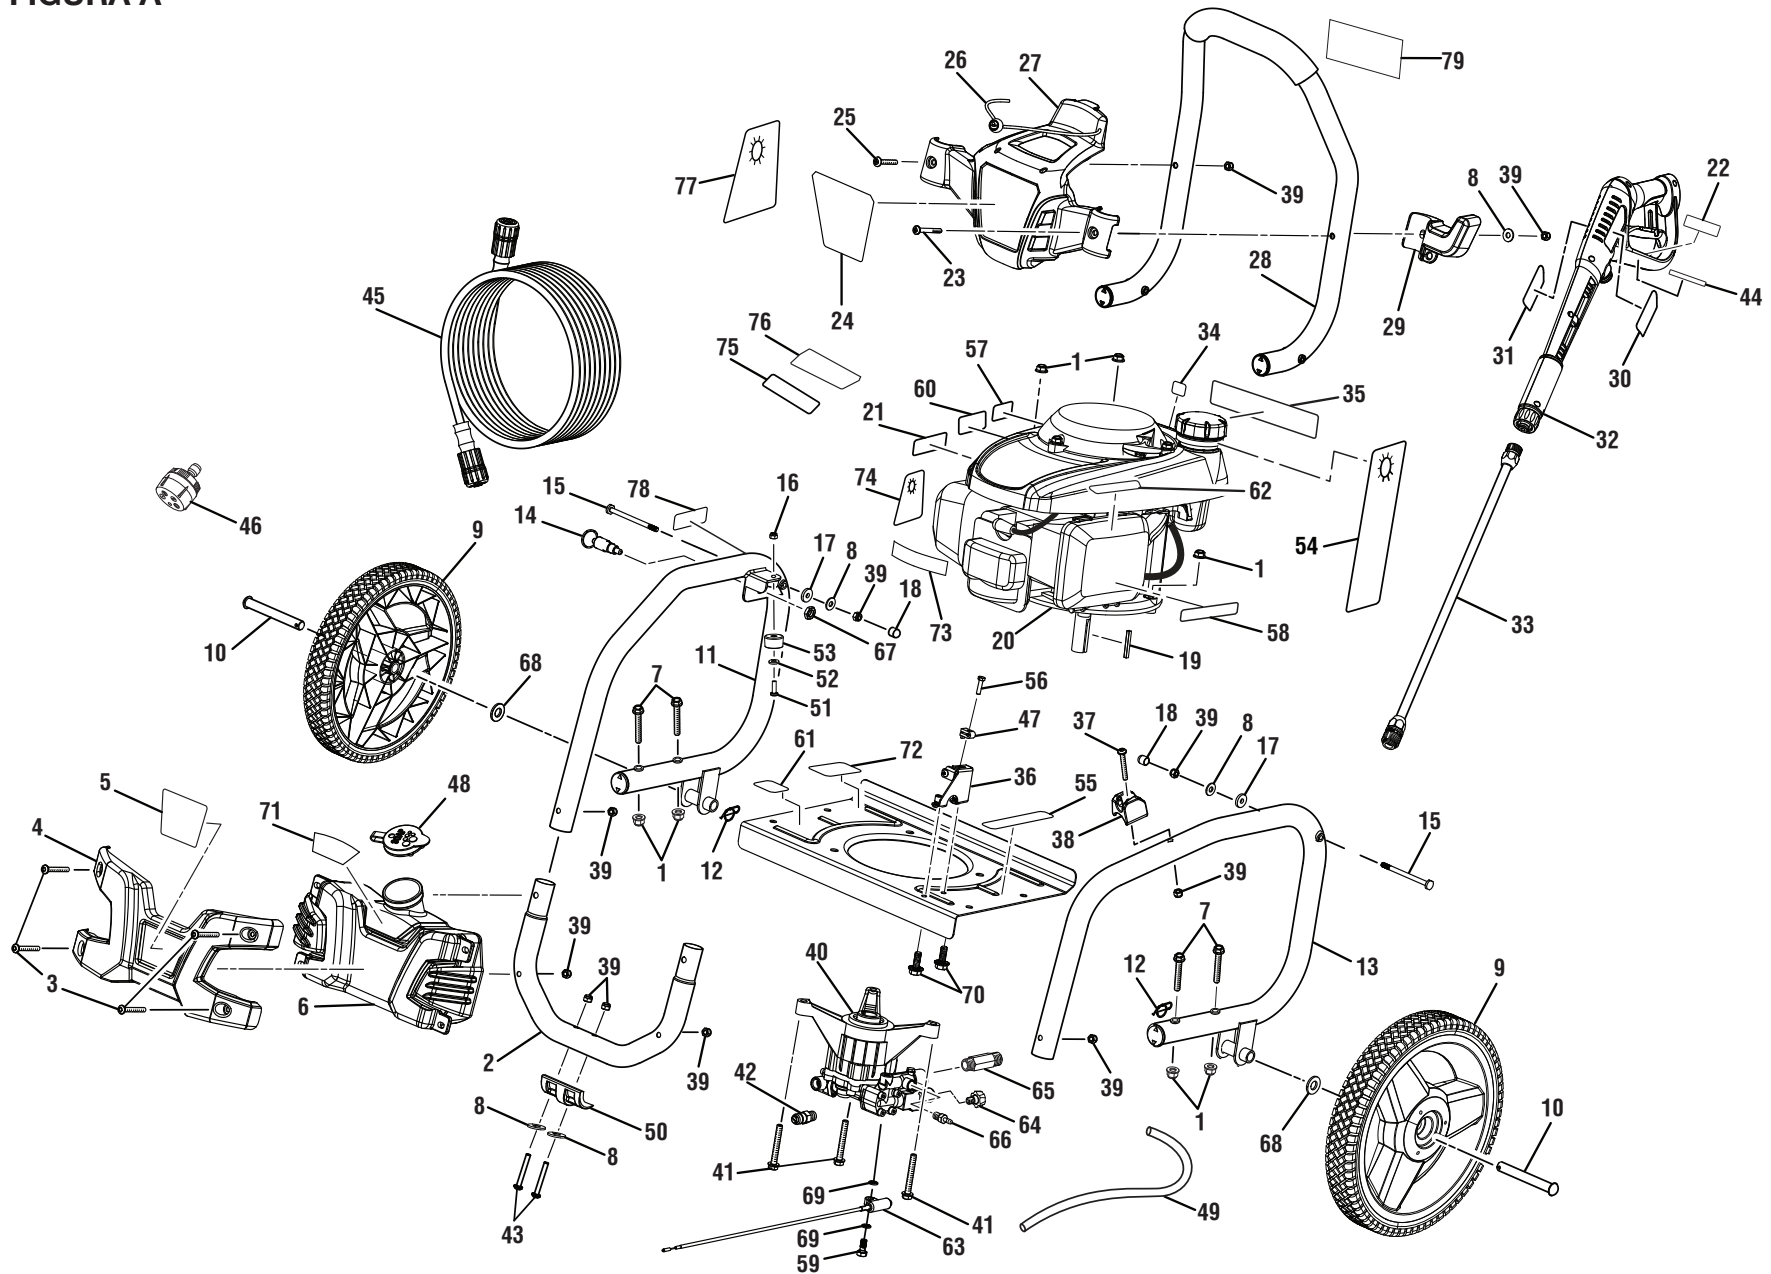

RYOBI PRESSURE WASHER – MODEL NO. RY80940 SERIES

FIGURE A /
FIGURA A

RYOBI PRESSURE WASHER – MODEL NO. RY80940 SERIES

The model number will be found on a plate attached to frame. Always mention the model number in all correspondence regarding your **PRESSURE WASHER** or when ordering replacement parts.

FIGURE A PARTS LIST

KEY	P/N	DESCRIPTION	QTY	KEY	P/N	DESCRIPTION	QTY	KEY	P/N	DESCRIPTION	QTY
1	678774002	* Lock Nut (M8 x 1-1/4 in.).....	7	26	900333015	* Wire Tie.....	1	53	570712001	Rubber Bumper	1
2	310742004	Front Frame (Inc. Key. Nos. 3, 8, 39, 43 and 50).....	1	27	310673013	Hose Storage.....	1	54	940473006	Warning Hang Tag	1
3	661501001	* Screw (1/4-20 x 1.85 in., T30 Torx Pan Hd.).....	4	28	308638032	Handle Assembly.....	1	55	940676024	Data Label.....	1
4	518790016	Detergent Tank Cover	1	29	518929002	Trigger Handle Holder.....	1	56	660938003	* Cap Screw (M5 x 20 mm)	1
5	941608002	Detergent Tank Label.....	1	30	940654083	Trigger Handle Warning Label	1	57	940947003	Combustion Warning Label	1
6	580875010	Detergent Tank w/Outlet	1	31	940705189	Logo Label	1	58	940803018	EMC Label	1
7	660962001	* Bolt (M8 x 55 mm, Flange Hd.).....	4	32	308760009	Trigger Handle Assembly w/Label	1	59	660971005	Bolt (M10 x 22 mm)	1
8	638128004	* Washer (1/4 in.).....	5	33	308494003	Spray Wand	1	60	940517007	Lubricant Label	1
9	308451038	Wheel.....	2	34	940872003	E85 Label.....	1	61	940871002	Oil Dipstick Label.....	1
10	620599007	Axle.....	2	35	940894004	Danger Label	1	62	940486008	Inquiries Label.....	1
11	310704005	Main Frame Assembly (Right, Inc. Key Nos. 14, 16 and 51-53).....	1	36	310437005	Idle Down Speed Controller Assembly.....	1	63	310437006	Idler Assembly	1
12	678899001	Spring Pin	2	37	660760002	* Bolt (1/4-20 x 1-3/4 in., Pan Hd.).....	1	64	308861003	Inlet Tube	1
13	310703005	Main Frame Assembly (Left)	1	38	518931004	Spray Wand Holder.....	1	65	308862002	Outlet Tube	1
14	308910005	Handle Release Knob	1	39	678016006	* Lock Nut (1/4-20).....	11	66	308452002	Detergent Suction Kit.....	1
15	678406010	* Connection Pin (1/4-20 x 3.5 in., Hex Hd.).....	2	40	308653054	Pump (Inc. Key Nos. 63-66).....	1	67	678518002	* Lock Nut (1/2-20).....	1
16	678610002	* Flange Nut (M4 x 0.7).....	1	41	660962003	* Bolt (M8 x 60 mm, Flange Hd.).....	3	68	638275002	* Washer (1/2 in.).....	2
17	518724003	Spacer	2	42	678169004	Thermal Release Valve.....	1	69	310928001	Compression Seal.....	2
18	570410003	Cap	2	43	661501007	* Screw (1/4-20 x 2 in., T30 Torx Truss Hd.).....	2	70	661505020	* Bolt (M6 x 16 mm, Flange Hd.).....	2
19	678041007	Output Shaft Key	1	44	940786020	Trigger Handle Label.....	1	71	941608003	Detergent Tank Label.....	1
20	**	Engine (Honda 190cc)	1	45	308835036	High Pressure Hose (25 ft.).....	1	72	940836049	Data Label.....	1
21	940680027	Hot Surface Label.....	1	46	310448004	5-in-1 Change Over Nozzle	1	73	940608014	Idle Down Label	1
22	940654089	Trigger Handle Warning Label	1	47	524014001	Idle Down Clip	1	74	961454001	Oil Dipstick Hang Tag	1
23	660592006	* Screw (1/4-20 x 2.1 in., Pan Hd.).....	1	48	310650004	Detergent Tank Cap	1	75	940705193	Honda Brand Label.....	1
24	940779097	Performance Label	1	49	570728007	Injection Hose.....	1	76	941754003	Engine Shroud Label	1
25	660592005	* Screw (1/4-20 x 1.65 in., Phillips Truss Hd.).....	1	50	561307005	Rubber Foot.....	1	77	941609001	Nozzle Hang Tag.....	1
				51	661555001	* Bolt (M4 x 12 mm, Soc. Pan Hd.).....	1	78	940693003	Release Pin Label	1
				52	678600002	* Washer (M4).....	1	79	524408004	Quick Start Label.....	1