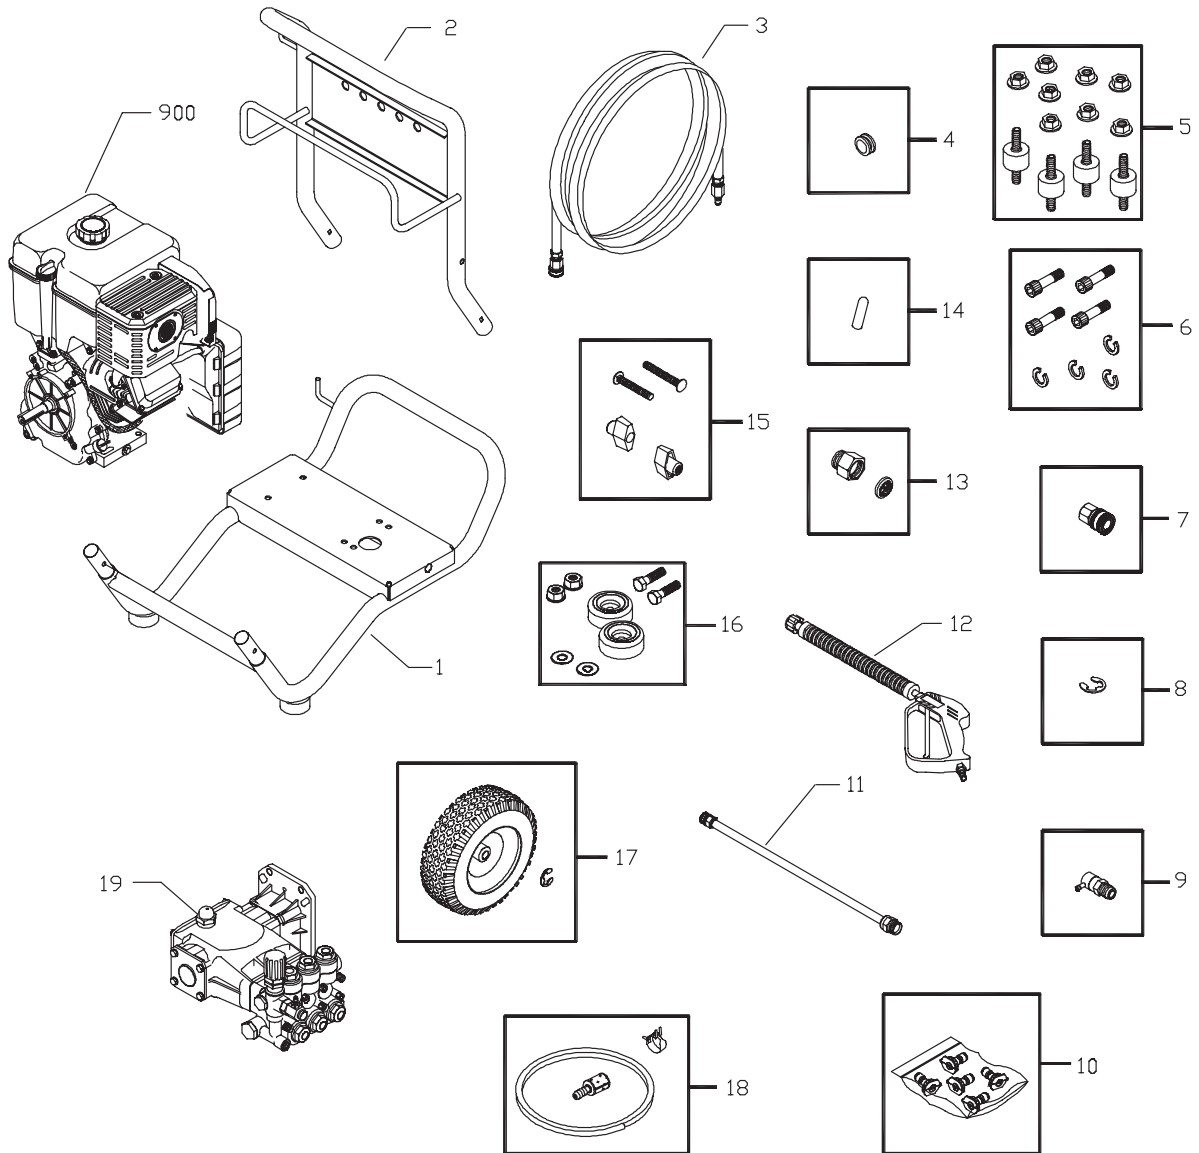

Exploded View

Copyright © 2006 Briggs & Stratton Power Products Group, LLC. All rights reserved. No part of this material may be reproduced or transmitted in any form by any means without the express written permission of Briggs & Stratton Power Products Group, LLC.

Parts List

Item	Part #	Description
1	B194424GS	BASE
2	B196133GS	HANDLE
3	B4805GS	HOSE, 50'
4	30809GS	GROMMET
5	195294GS	KIT, Engine Mounting Hardware
6	192132GS	KIT, Pump Mounting Hardware
7	95458GS	QUICK CONNECT
8	191265GS	E-RING
9	194513GS	VALVE, Thermal Relief
10	196233GS	KIT, Nozzle
	195851ZZGS	Nozzle, QC Black
	195983AGS	Nozzle, QC, Red
	195983BGS	Nozzle, QC, Yellow
	195983CGS	Nozzle, QC, Green
	195983DGS	Nozzle, QC, White
11	196315GS	ASSY, Extension, QC
12	B1436BGS	GUN
13	192135GS	KIT, Garden Hose Inlet
14	B2516GS	VINYL CAP
15	B2203GS	KIT, Handle Fastening
16	192310GS	KIT, Vibration Mount
17	194411GS	KIT, Wheel
18	192796GS	KIT, Chemical Hose/Filter
19	¥	ASSY, Pump
900	§	ENGINE

Items Not Illustrated:

Part #	Description
199989GS	KIT, DECALS
199145GS	MANUAL, Operator's
199850GS	SPACER, Wheel (required for airbox side of unit)
MS6669	MANUAL, Engine
191267TGS	AXLE
BB3061BGS	OIL BOTTLE
87815GS	GOGGLES

Optional Accessories:

Part #	Description
100031	STABILIZER, Fuel
100516GS	KIT, O-Ring
6039	PUMP SAVER
B2384GS	FILTER, Inlet
186452GS	FILTER, Inlet, (Bag of 10)

§ - Contact Engine Manufacturer

¥ - Contact Pump Manufacturer