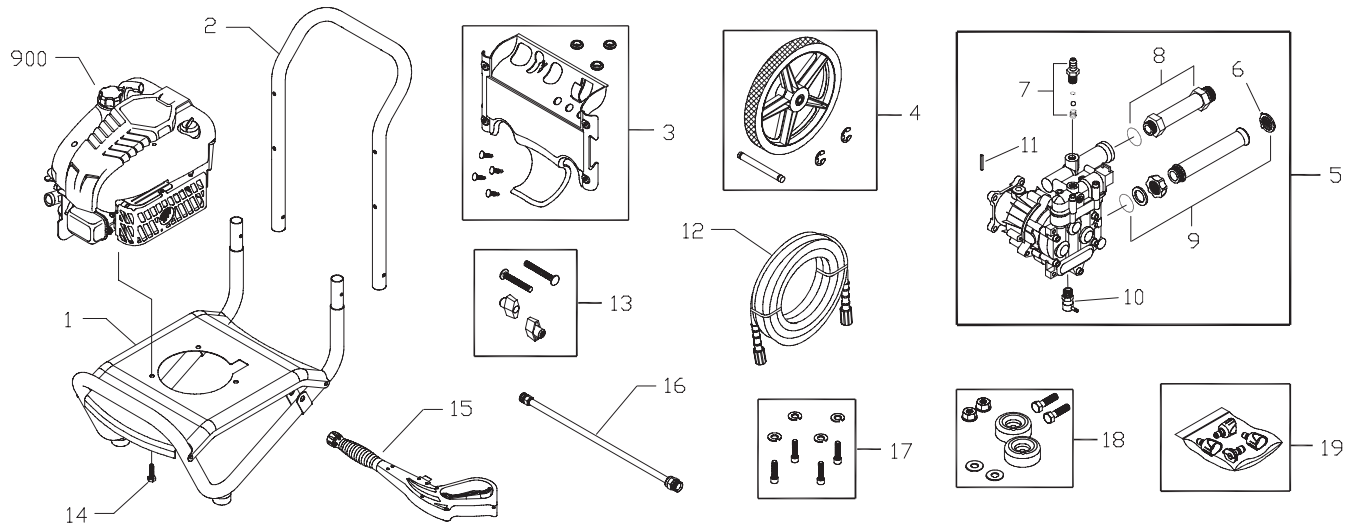

## EXPLODED VIEW AND PARTS LIST — MAIN UNIT

Item	Part #	Description
1	196438GS	BASE, w/Mounts
2	S195428GS	HANDLE
3	199410GS	KIT, Billboard Assy, w/Clips
	195964GS	Clips, Tree
	30809GS	Grommet
4	196439GS	KIT, Wheel
	192050GS	E-Ring
	195454GS	Axle
5	198164GS	ASSY, Pump
6	B2384GS	Filter, Inlet
7	190593GS	Kit, Chemical Injection
8	190589GS	Kit, Outlet
9	190588GS	Kit, Water Inlet
10	194298GS	Valve, Thermal Relief
11	23139DGS	Key
12	196006GS	HOSE
13	B2203GS	KIT, Handle Connector
14	75246GS	HHS, Trilobular, 3/8-16 x 1 1/4
15	199117GS	GUN
16	200595GS	WAND
17	192131GS	KIT, Pump Mounting Hardware