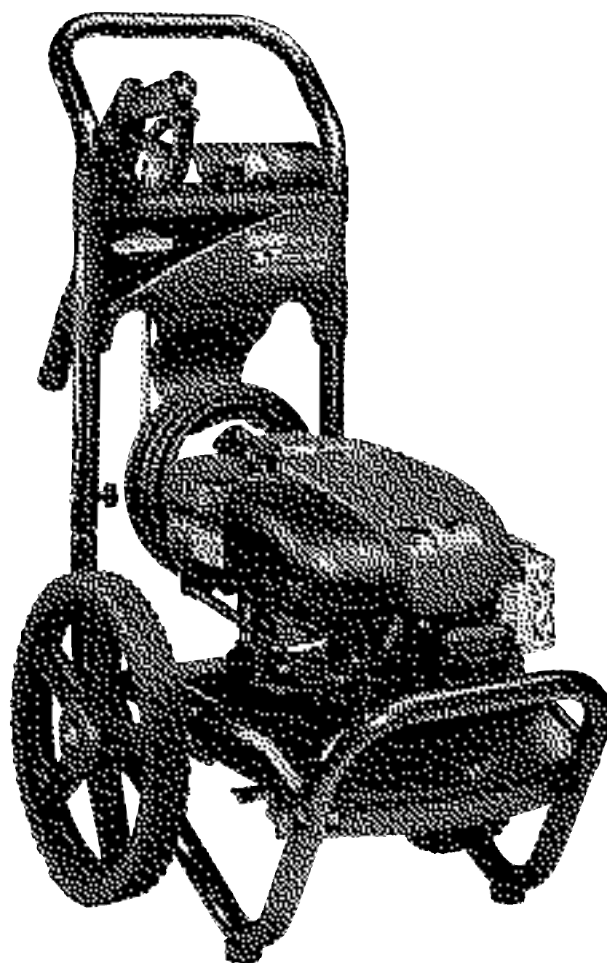

BRIGGS & STRATTON

®

**3000
PSI**

Illustrated Parts List

Questions? Help is just a moment away!
Preguntas? La ayuda es justa un momento lejos!

Call: **Pressure Washer Helpline**

Llame: **Línea Directa del Lavadora a Presión**

1-800-743-4115 M-F 8-5 CT

Web: www.briggsandstratton.com

**Model / Modelo
020270**

**BRIGGS & STRATTON POWER PRODUCTS GROUP, LLC
JEFFERSON, WISCONSIN, U.S.A.**

Manual No. 199262A
Revision C (06/03/2008)