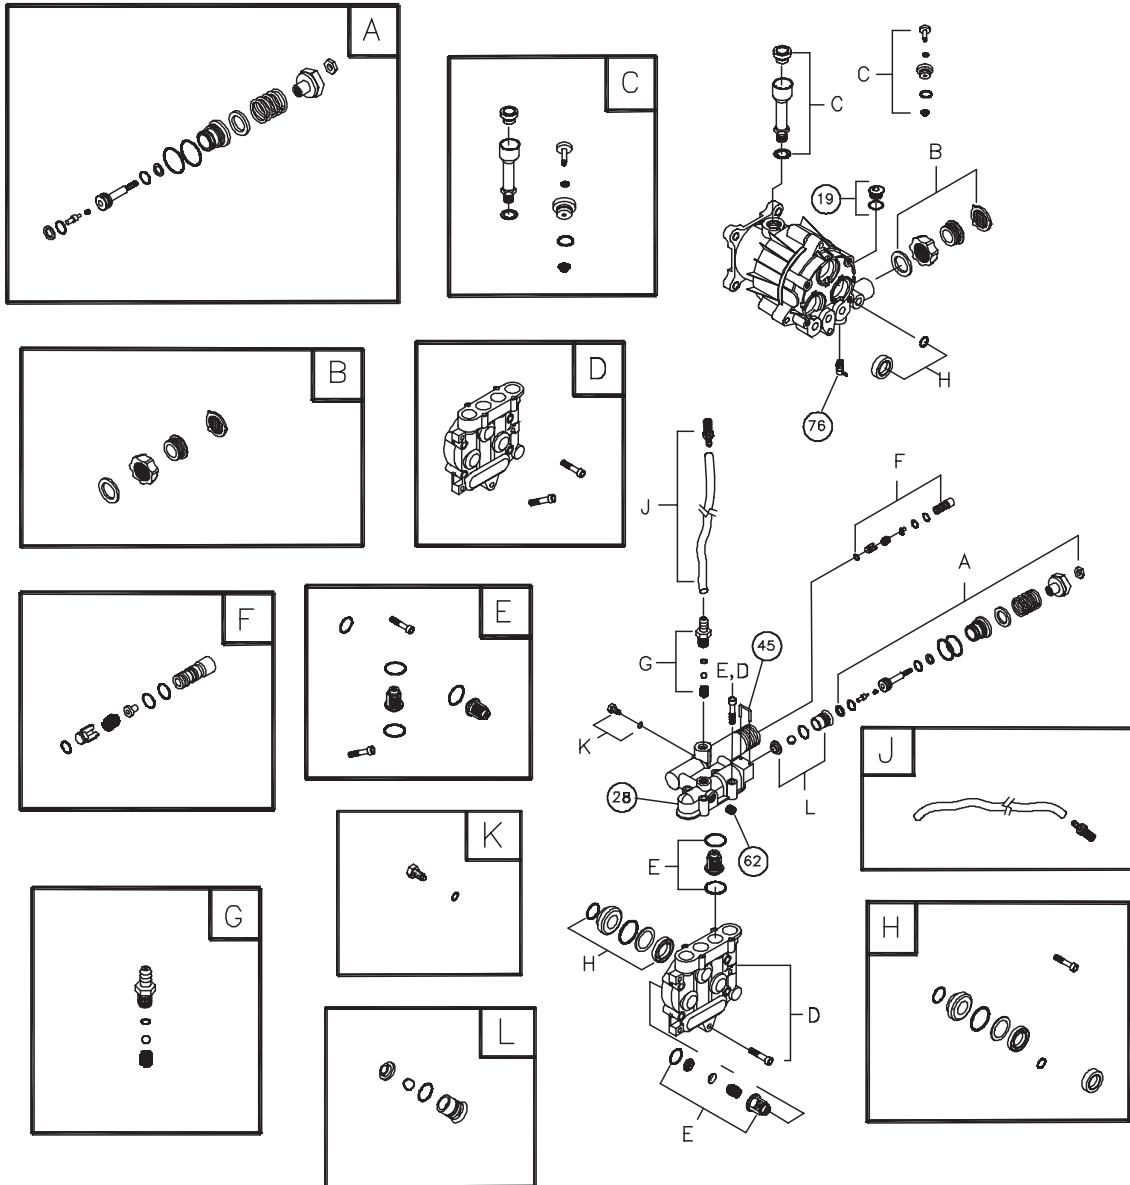

Exploded View and Parts List — Main Unit

Item	Part #	Description
1	203081GS	ASSY, Base
2	Y201499GS	HANDLE
3	203082GS	KIT, Billboard, w/Decals & Clips
	195964GS	Clips, Tree
	30809GS	Grommet
4	192131GS	KIT, Pump Mounting Hardware
5	198347GS	ASSY, Pump
	194298GS	Valve, Thermal Relief
	23139DGS	Key
6	203083GS	KIT, Wheel
	200520GS	Hubcap
	192050GS	E-Ring
7	202017GS	HOSE
8	200595GS	EXTENSION
9	192553GS	KIT, Vibration Mount
10	199990GS	GUN
11	202182GS	KIT, Nozzle
	201580RGS	Nozzle, QC, Project Pro, Yellow
	201580XGS	Nozzle, QC, Project Pro, Orange
	201580AAGS	Nozzle, QC, Project Pro, Red
	198841GS	Nozzle, Plastic, Soap
12	B2203GS	KIT, Handle Fastening
13	192134GS	KIT, Engine Mounting Hardware
900	§	ENGINE

Items Not Illustrated:

203768GS	MANUAL, Operator's
202494GS	DECAL, Engine
202495GS	DECAL, Air Cleaner
200658GS	DECAL, Recoil
87815GS	GOGGLES
201314GS	AXLE
BB3061BGS	OIL BOTTLE
194256GS	KIT, Hang Tag, Warning

Exploded View and Parts List — Pump

Item	Part #	Description
19	190571GS	CAP, Oil
28	198102GS	MANIFOLD
45	190578GS	PIN
62	190581GS	CAP, 1/8
76	194298GS	THERMAL RELIEF
A	190594GS	KIT, UNLOADER
B	190670GS	KIT, WATER INLET
C	190669GS	KIT, BREATHER TUBE
D	193808GS	KIT, HEAD BRASS
E	193806GS	KIT, CHECK VALVES
F	190592GS	KIT, INLET CHECK
G	190593GS	KIT, CHEMICAL INJECTION

Item	Part #	Description
H	193807GS	KIT, SEAL SET
J	189971GS	KIT, CHEMICAL HOSE
K	193971GS	KIT, PIPE FITTING
L	193972GS	KIT, UNLOADER SEAT

Parts Not Illustrated

190585GS	OIL BOTTLE
B2384GS	FILTER, Inlet

NOTE: Item letters A - L are service kits and include all parts shown within the box.