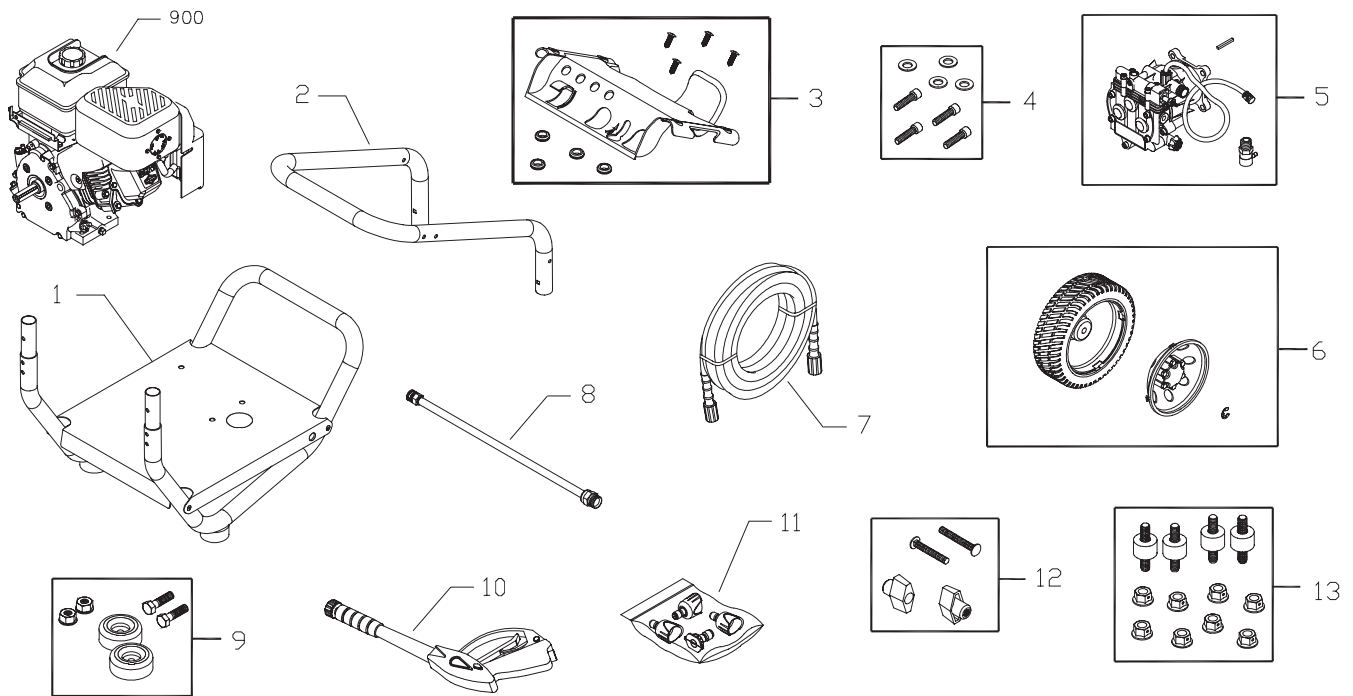

Illustrated Parts List

Questions? Help is just a moment away!

Call: **Pressure Washer Helpline**

1-800-743-4115 M-F 8-5 CT

BRIGGS & STRATTON POWER PRODUCTS GROUP, LLC
JEFFERSON, WISCONSIN, U.S.A.

Model No. 020274 (3000 PSI (206.8 BARS) Pressure Washer) Manual No. 203768A Revision A (05/09/2007)

Exploded View and Parts List — Main Unit

Item	Part #	Description
1	203081GS	ASSY, Base
2	Y201499GS	HANDLE
3	203082GS	KIT, Billboard, w/Decals & Clips
	195964GS	Clips, Tree
	30809GS	Grommet
4	192131GS	KIT, Pump Mounting Hardware
5	198347GS	ASSY, Pump
	194298GS	Valve, Thermal Relief
	23139DGS	Key
6	203083GS	KIT, Wheel
	200520GS	Hubcap
	192050GS	E-Ring
7	202017GS	HOSE
8	200595GS	EXTENSION
9	192553GS	KIT, Vibration Mount
10	199990GS	GUN
11	202182GS	KIT, Nozzle
	201580RGS	Nozzle, QC, Project Pro, Yellow
	201580XGS	Nozzle, QC, Project Pro, Orange
	201580AAGS	Nozzle, QC, Project Pro, Red
	198841GS	Nozzle, Plastic, Soap
12	B2203GS	KIT, Handle Fastening
13	192134GS	KIT, Engine Mounting Hardware
900	§	ENGINE

Exploded View and Parts List — Pump

Item	Part #	Description
19	190571GS	CAP, Oil
28	198102GS	MANIFOLD
45	190578GS	PIN
62	190581GS	CAP, 1/8
76	194298GS	THERMAL RELIEF
A	190594GS	KIT, UNLOADER
B	190670GS	KIT, WATER INLET
C	190669GS	KIT, BREATHER TUBE
D	193808GS	KIT, HEAD BRASS
E	193806GS	KIT, CHECK VALVES
F	190592GS	KIT, INLET CHECK
G	190593GS	KIT, CHEMICAL INJECTION

Item	Part #	Description
H	193807GS	KIT, SEAL SET
J	189971GS	KIT, CHEMICAL HOSE
K	193971GS	KIT, PIPE FITTING
L	193972GS	KIT, UNLOADER SEAT

Parts Not Illustrated

190585GS	OIL BOTTLE
B2384GS	FILTER, Inlet

NOTE: Item letters A - L are service kits and include all parts shown within the box.