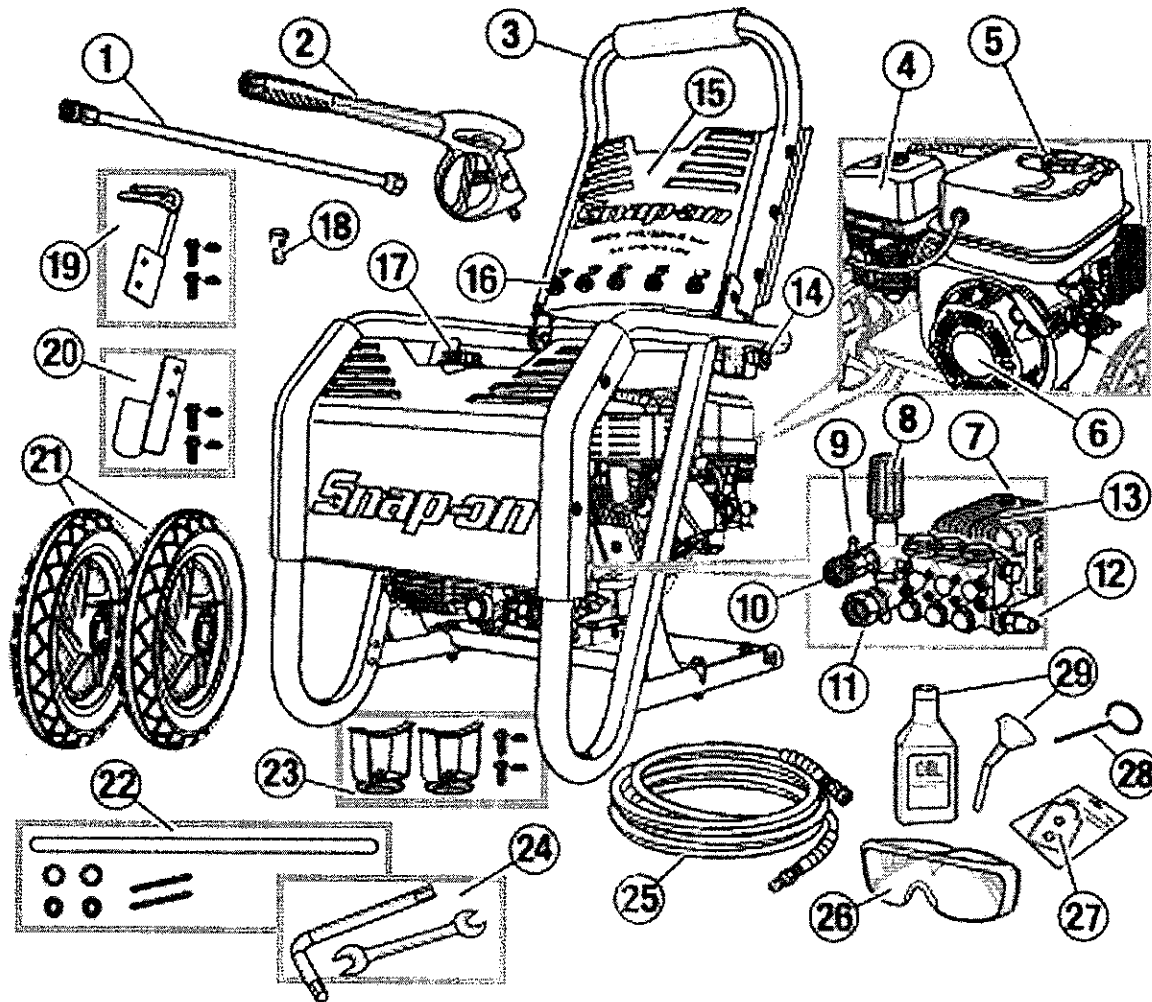

FUNCTIONAL DESCRIPTION

For reference only...the only parts available are listed on MI. If a part is not listed do a yellow sheet and describe the needed part. Please get customer's mailing/shipping address and include it on the yellow sheet until further notice.

PRESSURE WASHER FEATURES:

1. Spray Wand (691630)	16. Pressure Nozzles (5) (691632)
2. Spray Gun (691631)	17. Detergent tank Cap
3. Foldable Handle (691634)	18. Pump Breather Plug
4. Carburetor (691623)	19. Gun Holder kit (Top) (691635)
5. Fuel Tank Cap (691619)	20. Gun Holder kit (Bottom) (691635)
6. Gasoline Engine Starter (691627)	21. Wheels (691636)
7. Disposable Plug	22. Axle Kit (691636)
8. Pressure Control Valve (691647)	23. Leg Kit (691638)
9. Chemical Inlet Fitting	24. Tool Kit
10. High Pressure Outlet	25. High Pressure Hose (691639)
11. Water Hose/Filter Inlet	26. Safety Glasses
12. Thermal Relief Valve	27. Fuel Stabilizer Tablets(2)
13. Pressure Pump	28. Cleaning Needle
14. Handle Pin Lock	29. 30 Weight Engine Oil and Funnel
15. Pressure Hose Housing (691633)