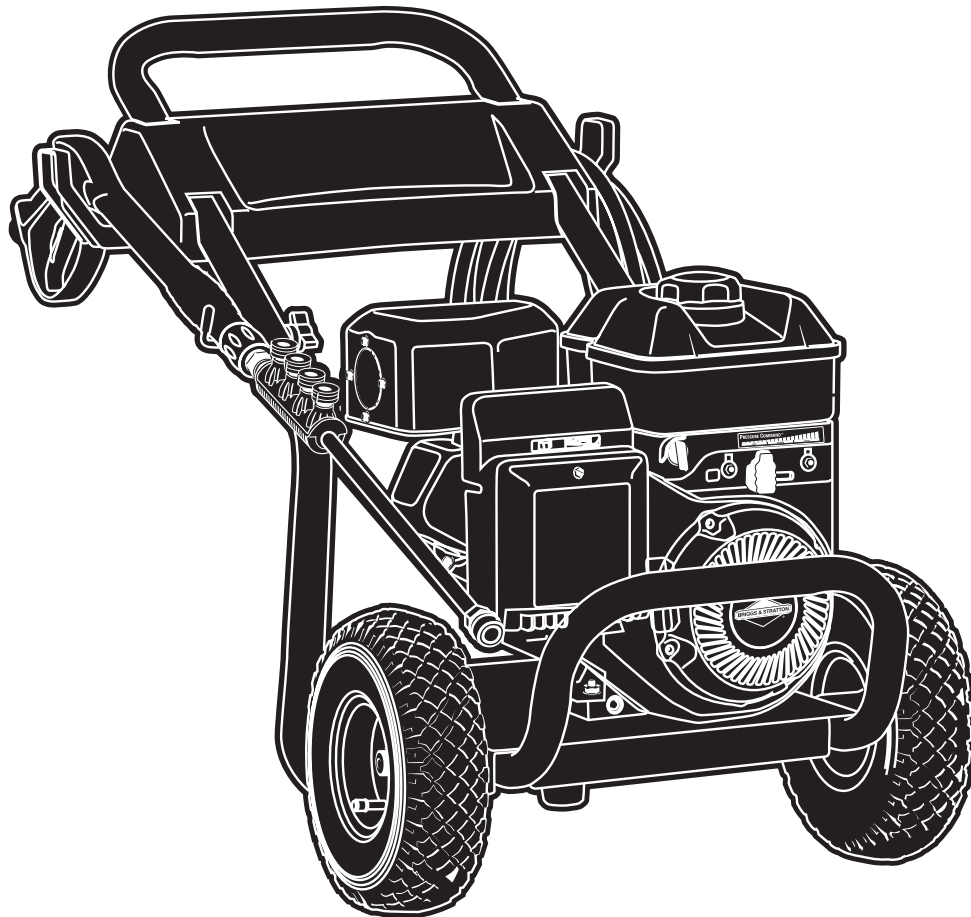

SNAPPER™

3000 PSI Pressure Washer

Illustrated Parts List

Snapper™ is a licensed trademark of Briggs & Stratton Power Products.
Snapper™ se usa abajo licencia a Briggs & Stratton Power Products.

Questions? Help is just a moment away!

Preguntas? La ayuda es justa un momento lejos!

Call: **Pressure Washer Helpline - 1-800-317-7833** M-F 8-5 CT

Llame: **Línea Directa del Lavador a Presión - 1-800-317-7833** M-F 8-5 CT

BRIGGS & STRATTON POWER PRODUCTS GROUP, LLC
JEFFERSON, WISCONSIN, U.S.A.