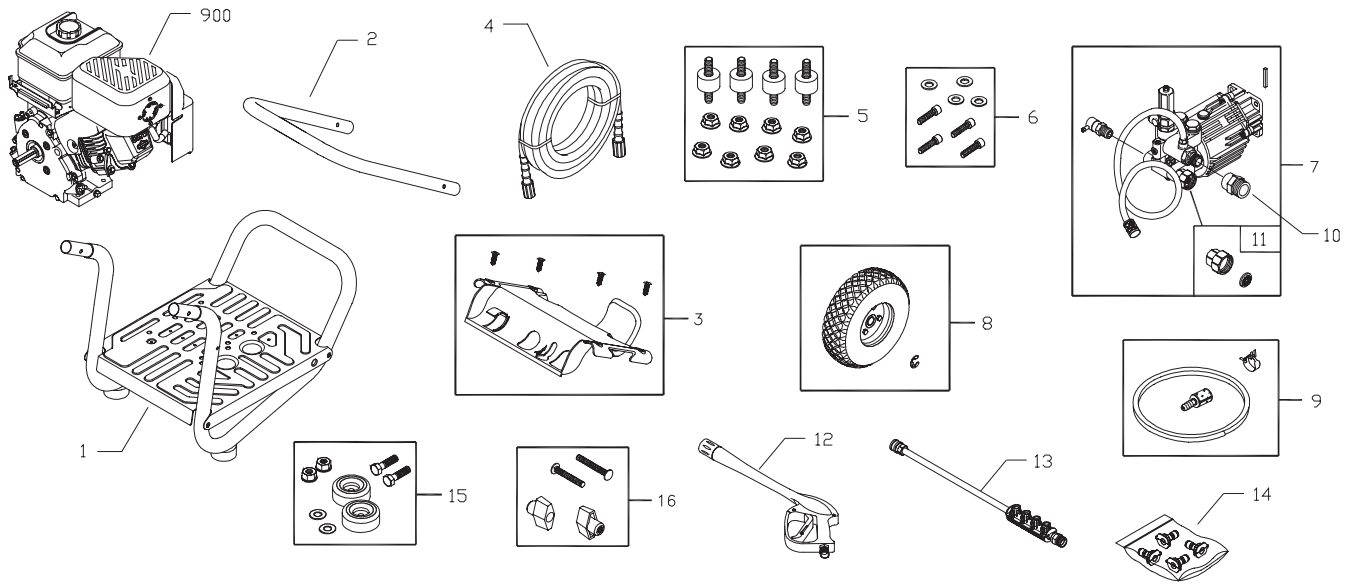

**EXPLODED VIEW AND PARTS LIST - MAIN UNIT**

Item	Part #	Description
1	198732GS	ASSY, Base
2	M194567GS	HANDLE
3	198626GS	ASSY, Billboard w/Decal & Clips
	195964GS	CLIP, Tree
4	190470GS	HOSE
5	192134GS	KIT, Engine Mounting Hardware
6	192131GS	KIT, Pump Mounting Hardware
7	194003GS	ASSY, Pump
	194298GS	Valve, Thermal Relief
	23139DGS	Key
8	194509GS	KIT, Wheel
	191265GS	E-Ring
9	192796GS	KIT, Chem Hose & Filter
10	95457GS	CONNECTOR, Garden Hose
11	194004GS	KIT, Inlet, Hose, Garden
12	B3263GS	GUN
13	192198GS	EXTENSION, QC w/Nozzle Holder
14	196902GS	KIT, Nozzles
	198841GS	Nozzle, Plastic, Soap
	195983WGS	Nozzle, QC Red
	195983XGS	Nozzle, QC Yellow
	195983ZGS	Nozzle, QC White

Item	Part #	Description
15	197887GS	KIT, Vibration Mount
16	B2203GS	KIT, Handle Fasteners
900	§	ENGINE

**Items Not Illustrated:**

198398GS	MANUAL, Operator's
MS3431	MANUAL, Engine
BB3061BGS	OIL BOTTLE
87815GS	GOGGLES
194256GS	KIT, Tag Warning, Srv
191267SGS	AXLE
695755	KNOB, Throttle
198735GS	KIT, Decals

## EXPLODED VIEW AND PARTS LIST - PUMP

Item	Part #	Description
21	194434GS	O-RING
22	190639GS	SPACER
24	190640GS	WASHER
42	190646GS	PISTON, Guide
50	198160GS	VENT CAP, with O-Ring
63	194435GS	O-RING
70	190654GS	PUMP HEAD
71	190655GS	GRUB SCREW & WASHER
A	190657GS	KIT, CHECK VALVE
B	192914GS	KIT, CHEMICAL INJECT
C	190660GS	KIT, SEAL WATER

Item	Part #	Description
D	194426GS	KIT, INJECTOR
E	194427GS	KIT, BALL & SPRING
F	193126GS	KIT, UNLOADER
G	194425GS	KIT, SEAL OIL

**Items Not Illustrated:**

190656GS	OIL BOTTLE
B2384GS	FILTER, INLET

**NOTE:** Item letters A - G are service kits and include all parts shown within the box.