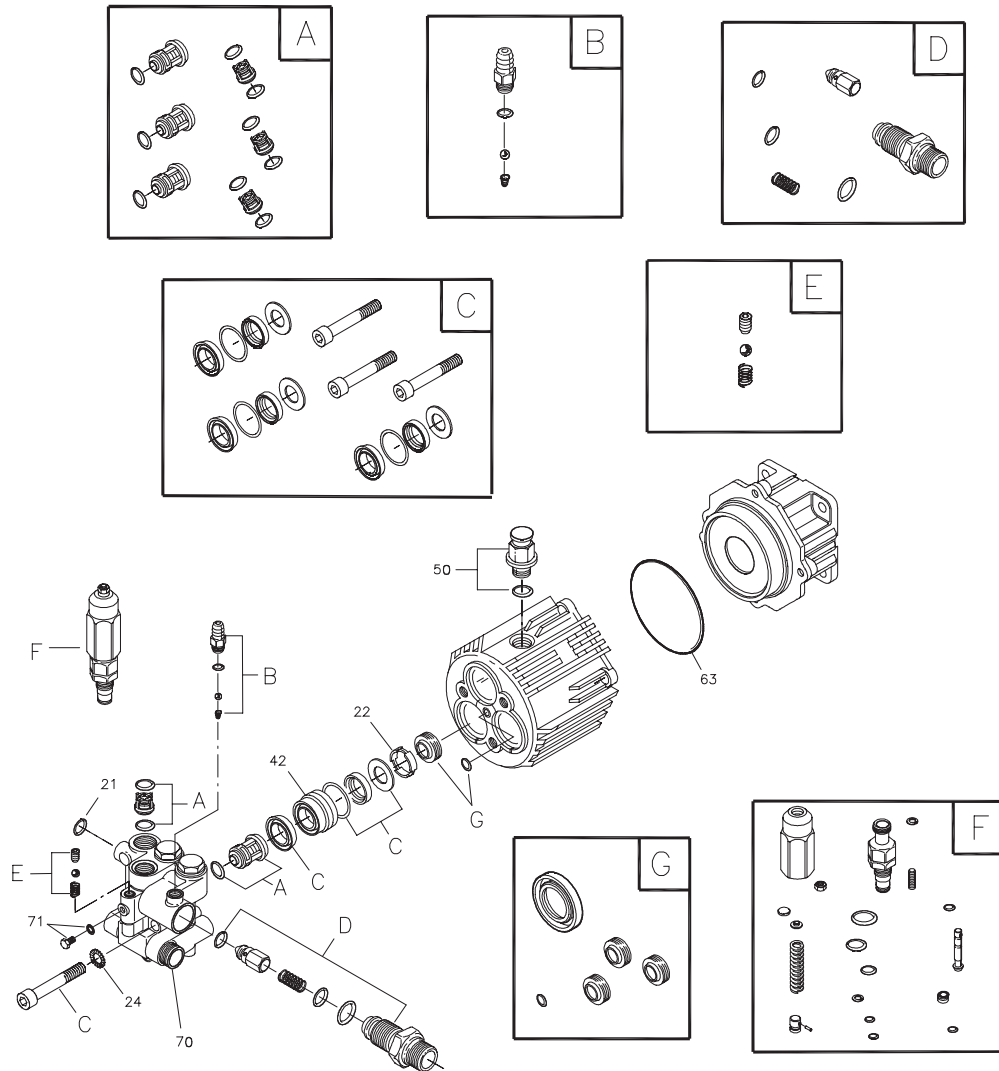

**EXPLODED VIEW AND PARTS LIST - MAIN UNIT**

Item	Part #	Description
1	198732GS	ASSY, Base
2	M194567GS	HANDLE
3	198626GS	ASSY, Billboard w/Decal & Clips
	195964GS	CLIP, Tree
4	190470GS	HOSE
5	192134GS	KIT, Engine Mounting Hardware
6	192131GS	KIT, Pump Mounting Hardware
7	194003GS	ASSY, Pump
	194298GS	Valve, Thermal Relief
	23139DGS	Key
8	194509GS	KIT, Wheel
	191265GS	E-Ring
9	192796GS	KIT, Chem Hose & Filter
10	95457GS	CONNECTOR, Garden Hose
11	194004GS	KIT, Inlet, Hose, Garden
12	B3263GS	GUN
13	192198GS	EXTENSION, QC w/Nozzle Holder
14	196902GS	KIT, Nozzles
	198841GS	Nozzle, Plastic, Soap
	195983WGS	Nozzle, QC Red
	195983XGS	Nozzle, QC Yellow
	195983ZGS	Nozzle, QC White

Item	Part #	Description
15	197887GS	KIT, Vibration Mount
16	B2203GS	KIT, Handle Fasteners
900	§	ENGINE

**Items Not Illustrated:**

198398GS	MANUAL, Operator's
MS3431	MANUAL, Engine
BB3061BGS	OIL BOTTLE
87815GS	GOGGLES
194256GS	KIT, Tag Warning, Srv
191267SGS	AXLE
695755	KNOB, Throttle
198735GS	KIT, Decals

## EXPLODED VIEW AND PARTS LIST - PUMP

Item	Part #	Description
21	194434GS	O-RING
22	190639GS	SPACER
24	190640GS	WASHER
42	190646GS	PISTON, Guide
50	198160GS	VENT CAP, with O-Ring
63	194435GS	O-RING
70	190654GS	PUMP HEAD
71	190655GS	GRUB SCREW & WASHER
A	190657GS	KIT, CHECK VALVE
B	192914GS	KIT, CHEMICAL INJECT
C	190660GS	KIT, SEAL WATER

Item	Part #	Description
D	194426GS	KIT, INJECTOR
E	194427GS	KIT, BALL & SPRING
F	193126GS	KIT, UNLOADER
G	194425GS	KIT, SEAL OIL

**Items Not Illustrated:**

190656GS	OIL BOTTLE
B2384GS	FILTER, INLET

**NOTE:** Item letters A - G are service kits and include all parts shown within the box.